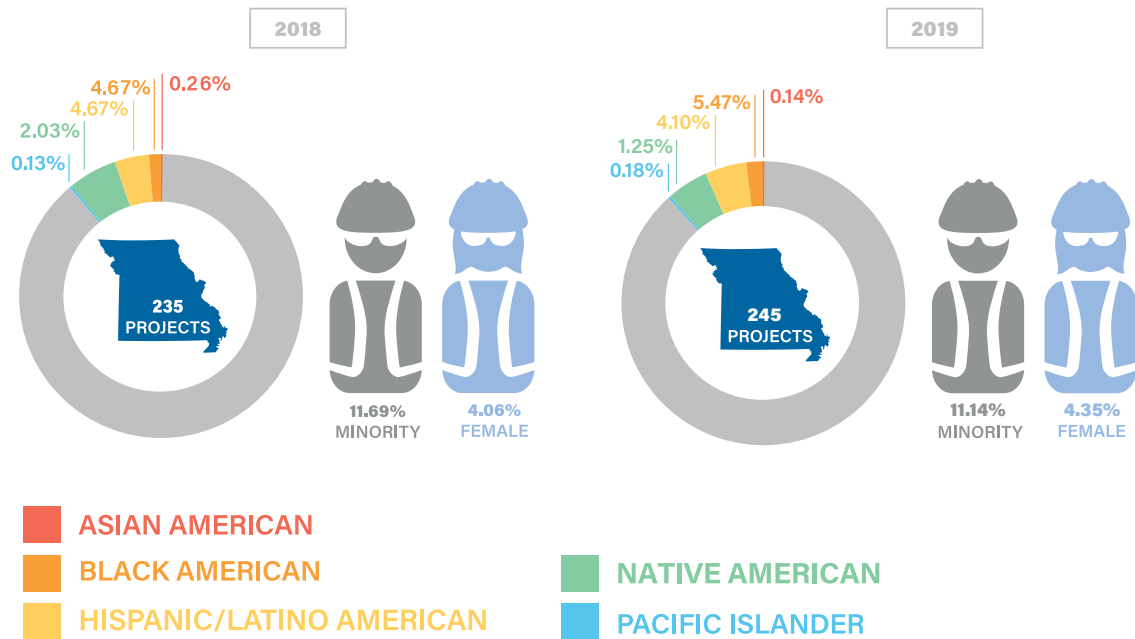

MoDOT Workforce Analysis

CONTRACTOR

MoDOT STAFF

Minorities and women employed

Sources: MoDOT Tracker, Annual Federal Highway Report by percentage of employees
www.modot.org/welcome-external-civil-rights