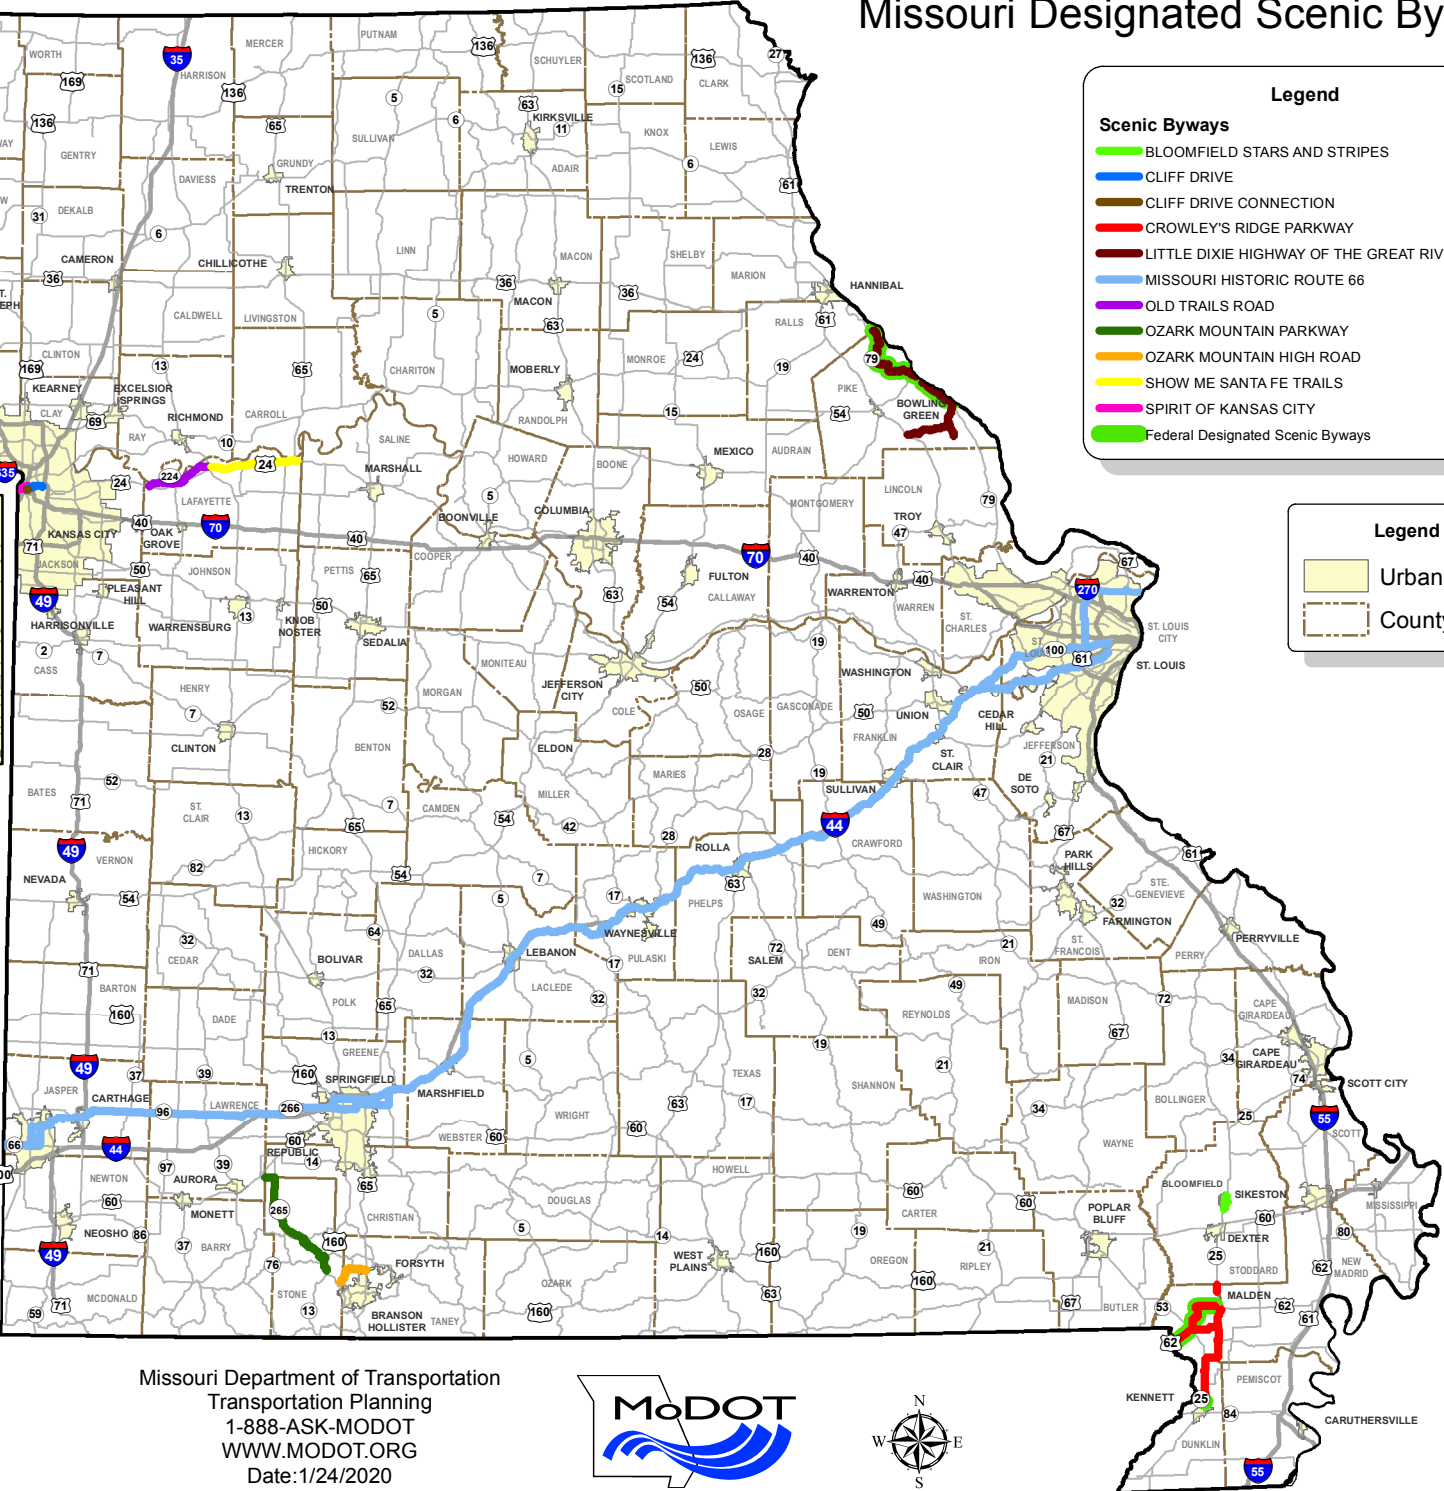

# Missouri Designated Scenic Byways

**Legend**

**Scenic Byways**

- BLOOMFIELD STARS AND STRIPES
- CLIFF DRIVE
- CLIFF DRIVE CONNECTION
- CROWLEY'S RIDGE PARKWAY
- LITTLE DIXIE HIGHWAY OF THE GREAT RIVER ROAD
- MISSOURI HISTORIC ROUTE 66
- OLD TRAILS ROAD
- OZARK MOUNTAIN PARKWAY
- OZARK MOUNTAIN HIGH ROAD
- SHOW ME SANTA FE TRAILS
- SPIRIT OF KANSAS CITY
- Federal Designated Scenic Byways

**Legend**

- Urban Areas
- County

**Spirit of Kansas City**

**Cliff Drive**

Missouri Department of Transportation  
 Transportation Planning  
 1-888-ASK-MODOT  
 WWW.MODOT.ORG  
 Date: 1/24/2020