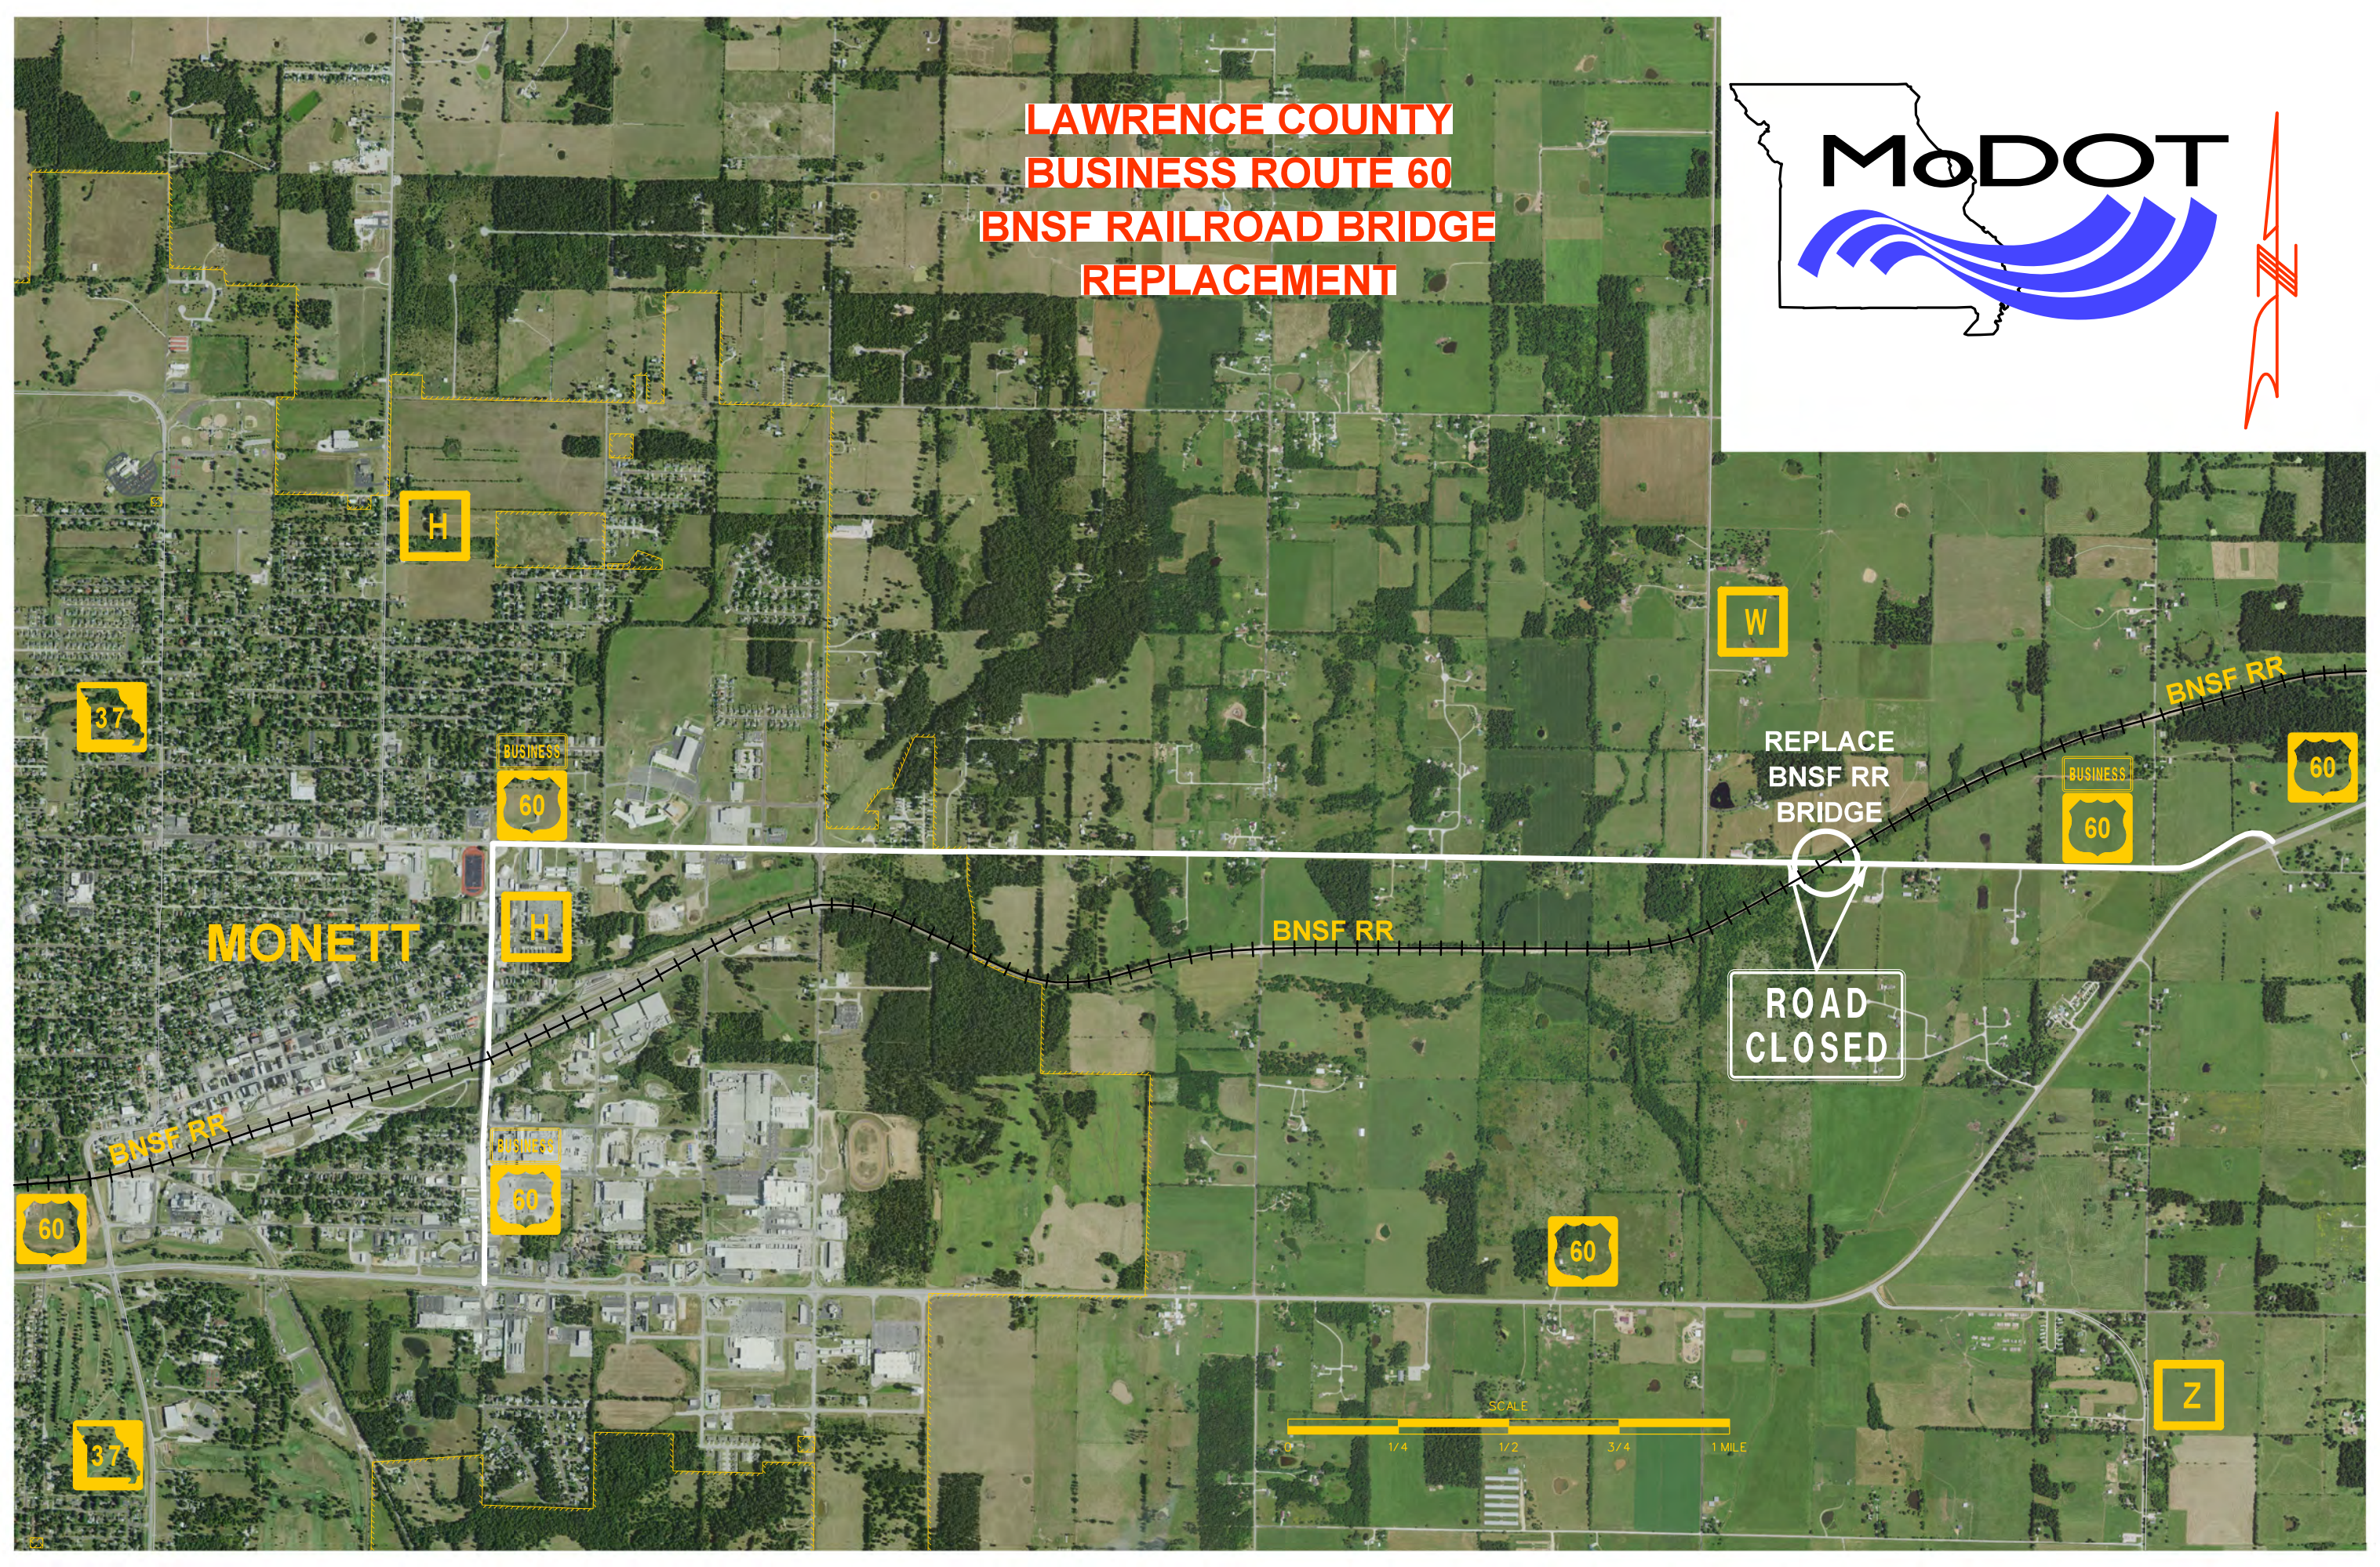

**LAWRENCE COUNTY
BUSINESS ROUTE 60
BNSF RAILROAD BRIDGE
REPLACEMENT**

H

W

37

BUSINESS
60

REPLACE
BNSF RR
BRIDGE

BUSINESS
60

60

MONETT

H

BNSF RR

ROAD
CLOSED

60

BUSINESS
60

60

Z