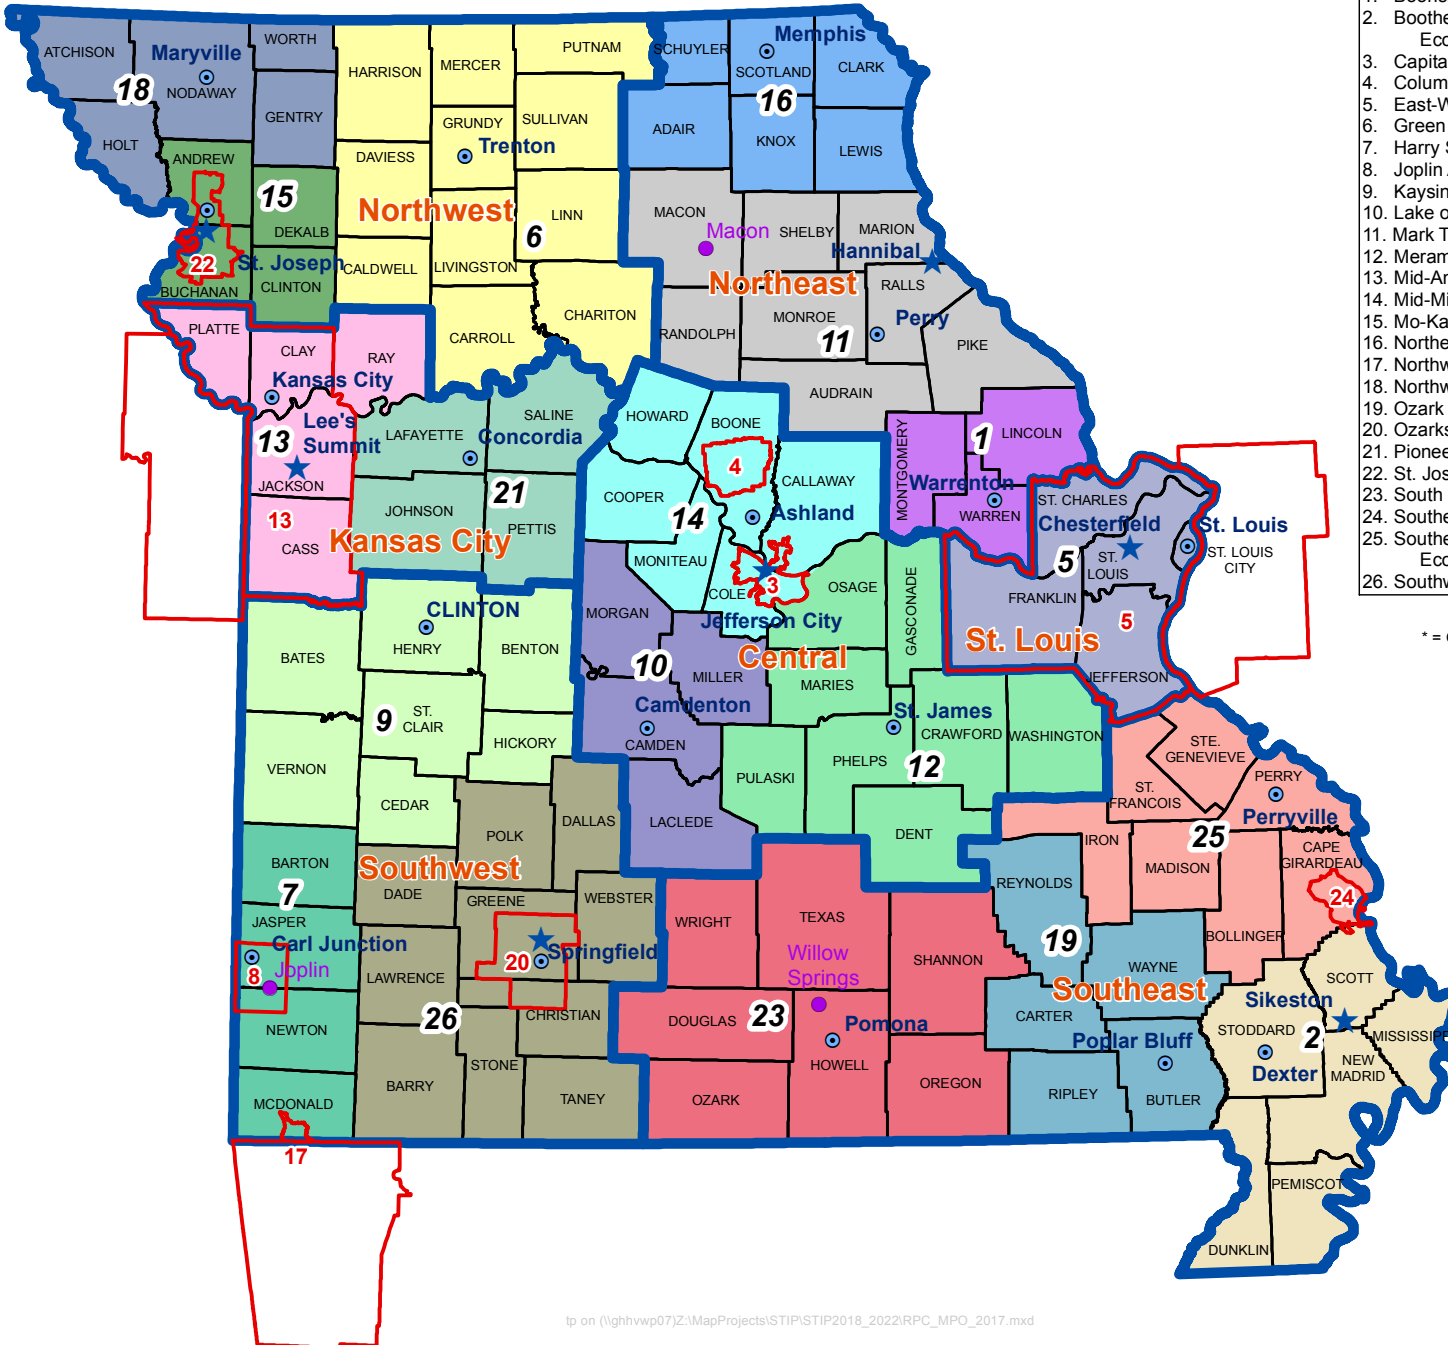

Missouri Regional Planning Commissions and Metropolitan Planning Organizations

1. Boonslick Regional Planning Commission	636-456-3473
2. Bootheel Regional Planning & Economic Development Commission	573-614-5178
3. Capital Area Metropolitan Planning Organization	573-634-6410
4. Columbia Area Transportation Study Organization	573-874-7239
5. East-West Gateway Council of Governments*	314-421-4220
6. Green Hills Regional Planning Commission	660-359-5636
7. Harry S Truman Coordinating Council	417-649-6400
8. Joplin Area Transportation Study Organization	417-624-0820
9. Kaysinger Basin Regional Planning Commission	660-885-3393
10. Lake of the Ozarks Council of Local Governments	573-346-5692
11. Mark Twain Regional Council of Governments	573-565-2203
12. Meramec Regional Planning Commission	573-265-2993
13. Mid-America Regional Council*	816-474-4240
14. Mid-Missouri Regional Planning Commission	573-657-9779
15. Mo-Kan Regional Council	816-233-3144
16. Northeast Missouri Regional Planning Commission	660-465-7281
17. Northwest Arkansas Regional Planning Commission	479-751-7125
18. Northwest Missouri Regional Council of Governments	660-582-5121
19. Ozark Foothills Regional Planning Commission	573-785-6402
20. Ozarks Transportation Organization	417-865-3042
21. Pioneer Trails Regional Planning Commission	660-463-7934
22. St. Joseph Area Transportation Study Organization	816-271-4653
23. South Central Ozark Council of Governments	417-256-4226
24. Southeast Metropolitan Planning Organization	573-339-6327
25. Southeast Missouri Regional Planning & Economic Development Commission	573-547-8357
26. Southwest Missouri Council of Governments	417-836-6900

* = Organizations functioning as both RPC and MPO
(Boundaries for the Mid-America Regional Council RPC and MPO vary)

- MoDOT District
- 19 Regional Planning Commission
- 9 Metropolitan Planning Organization
- ★ MoDOT District Office
- Regional Office
- RPC Office