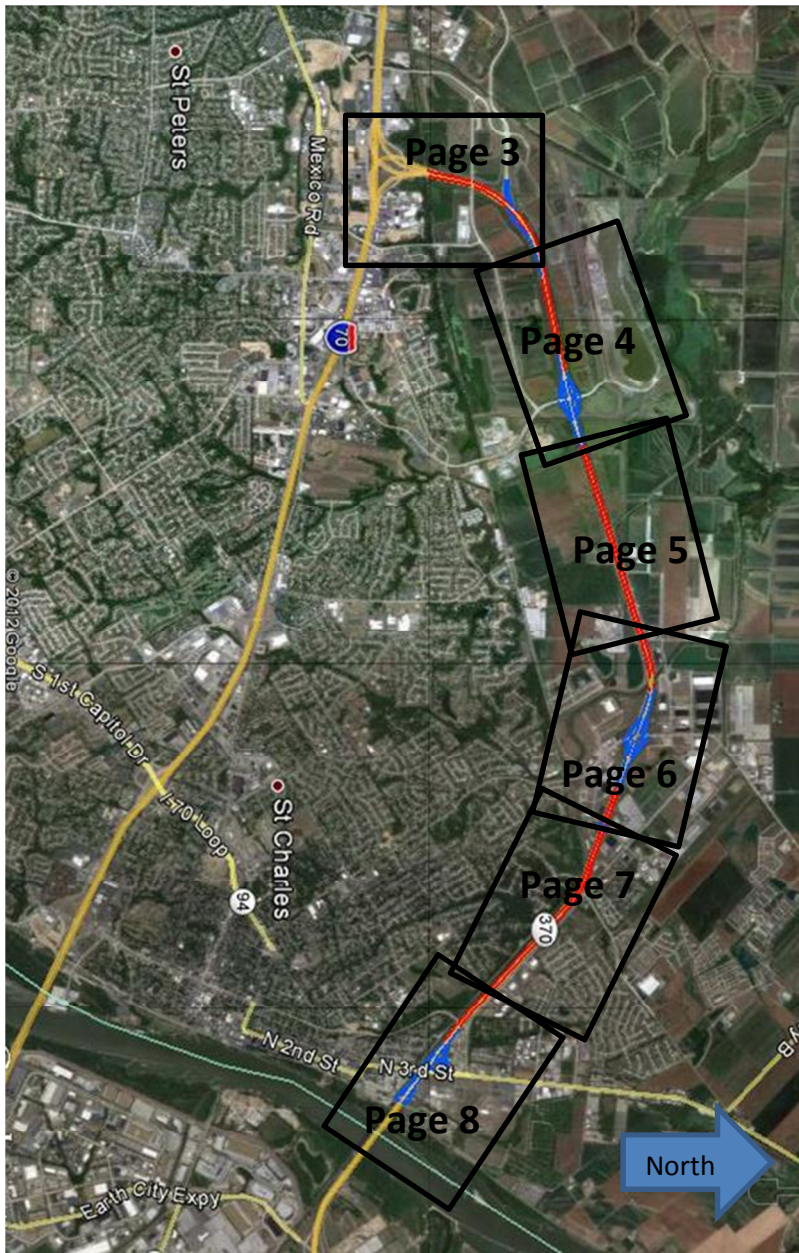

# 370 Mowing Limits from 70 to Missouri River

Overview Map of Entire Route Mo 370.

Page Layout

LEGEND: Ramp limits, interchanges and cross roads are shown in blue.

Mow all red and blue outlined locations 30 feet wide.