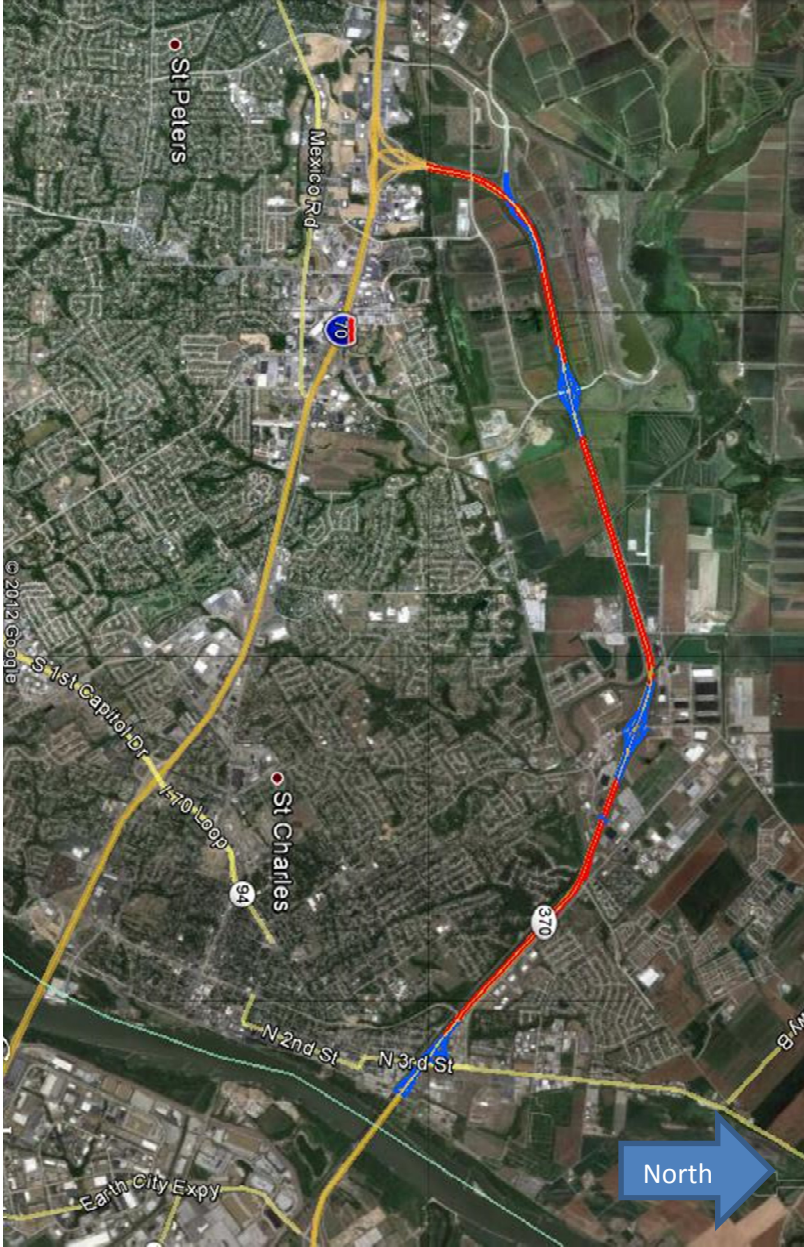

# 370 Mowing Limits from 70 to Missouri River

Overview Map of Entire Route Mo 370.

Page Layout

LEGEND: Ramp limits, interchanges and cross roads are shown in blue.

Mow all red and blue outlined locations 30 feet wide.