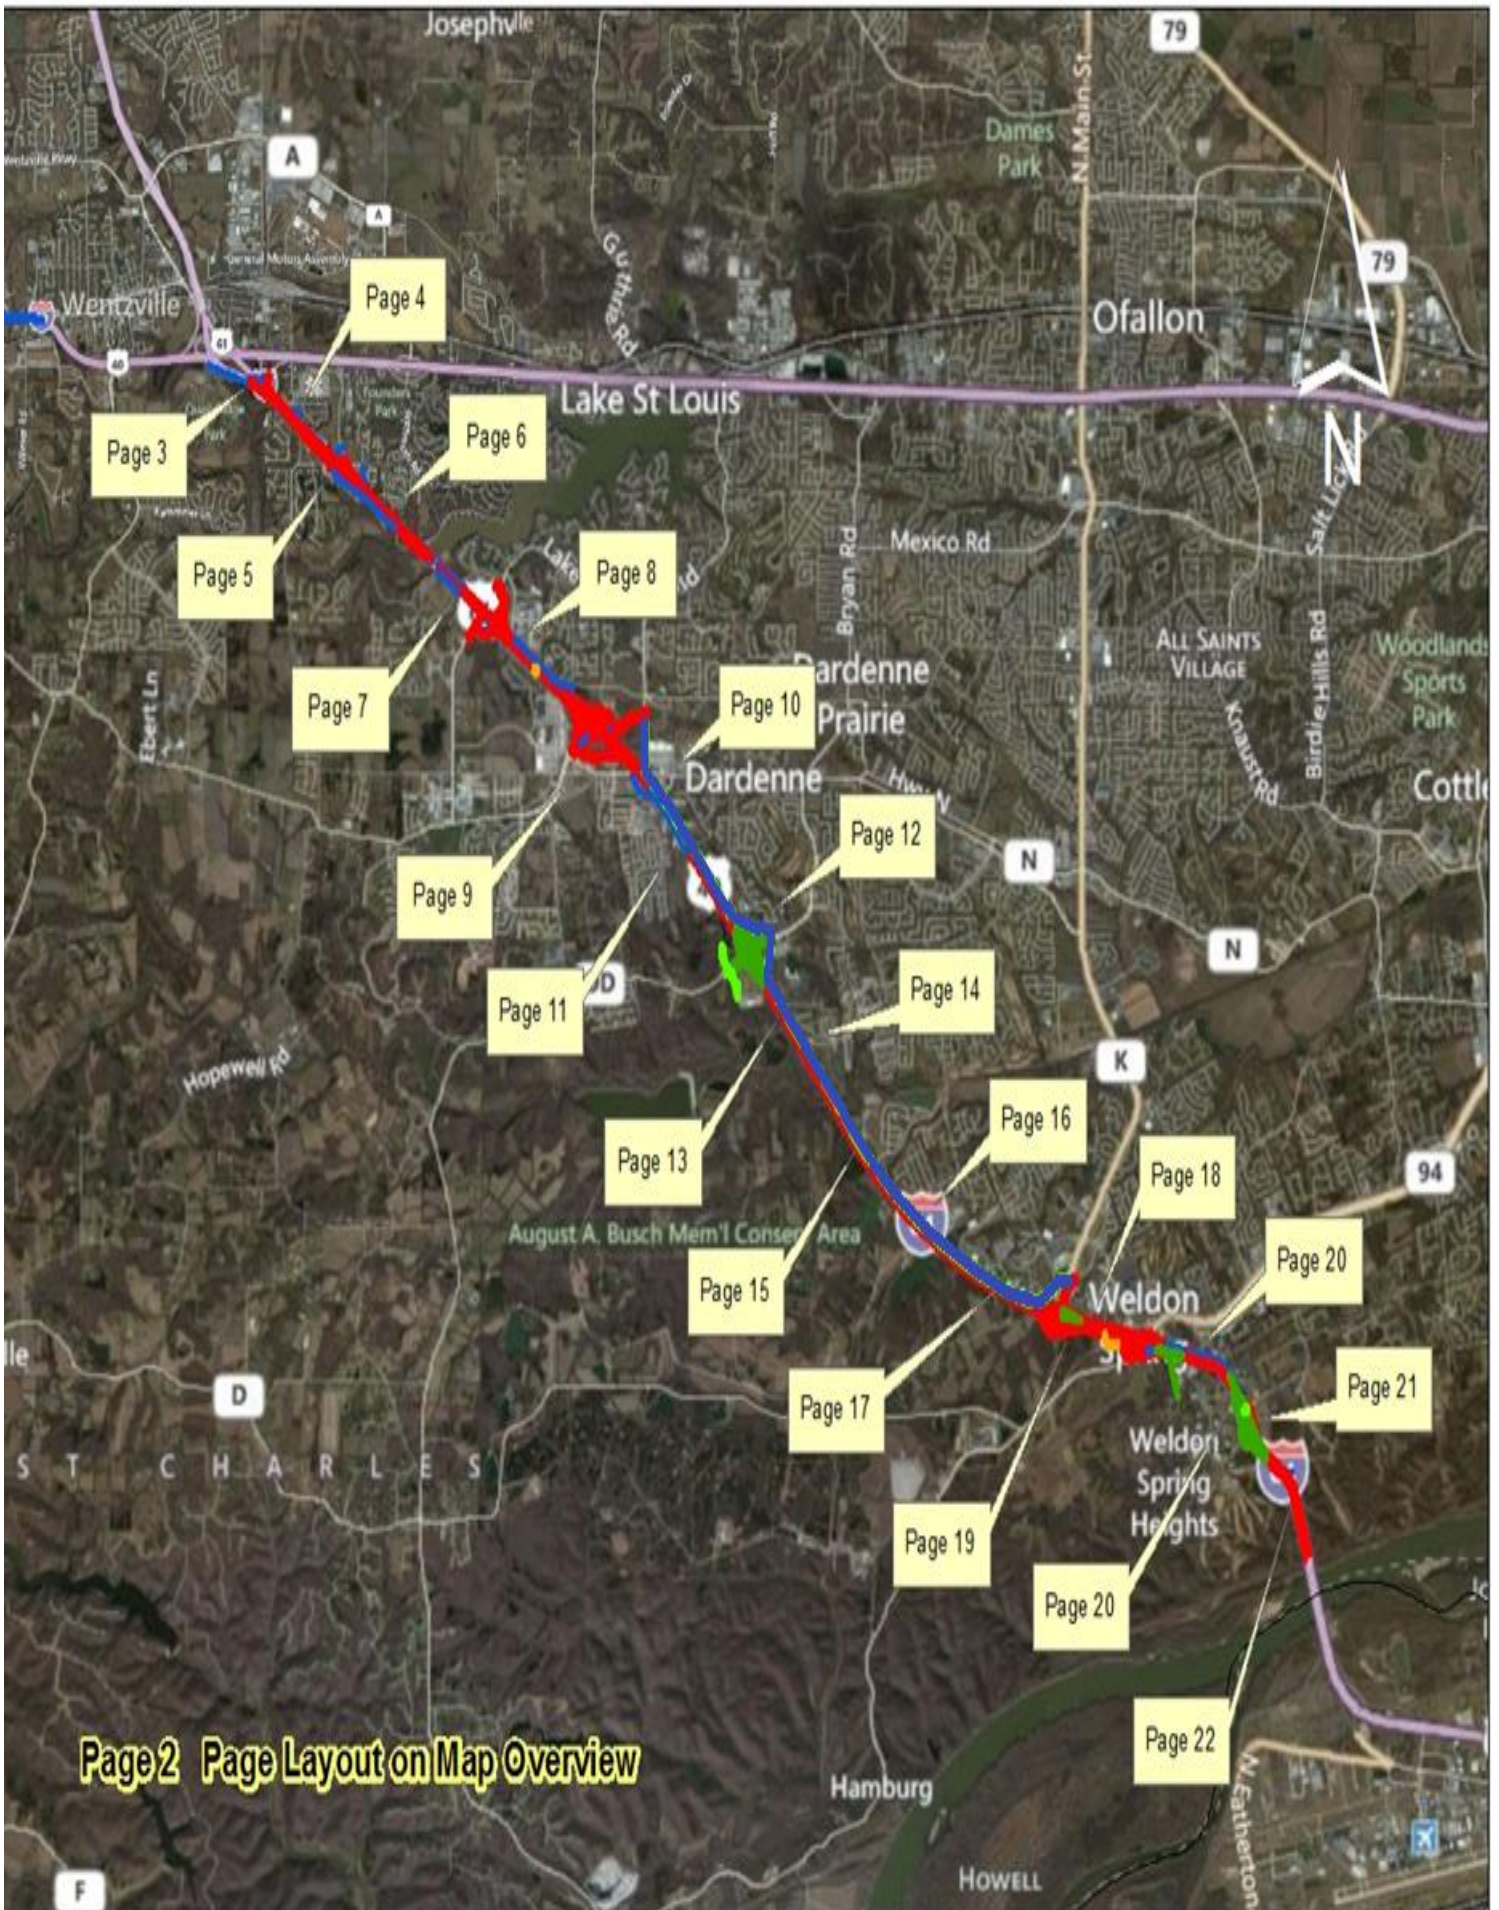

64 Mowing Limits from 70 to Missouri River

64 Mowing Limits from 70 to Missouri River

64 Mowing Limits from 70 to Missouri River

64 Mowing Limits from 70 to Missouri River

64 Mowing Limits from 70 to Missouri River