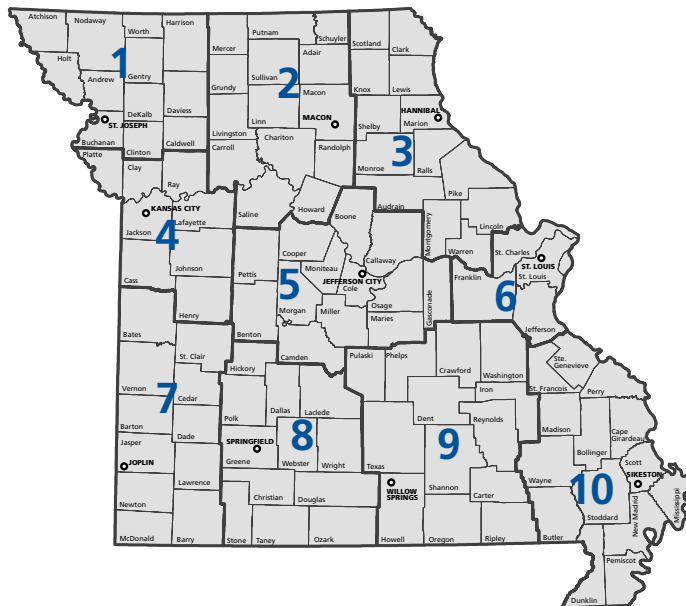

How to Contact Us

- 1** Northwest District
3602 N. Belt Highway
St. Joseph, MO 64502
816-387-2350
- 2** North Central District
902 N. Missouri Street
Macon, MO 63552
660-385-3176
- 3** Northeast District
1711 S. Route 61
Hannibal, MO 63401
573-248-2490
- 4** Kansas City Area District
600 NE Colbern Road
Lee's Summit, MO 64086
816-622-6500
- 5** Central District
1511 Missouri Boulevard
Jefferson City, MO 65102
573-751-3322
- 6** St. Louis Area District
1590 Woodlake Drive
Chesterfield, MO 63017
314-340-4100
- 7** Southwest District
3901 E. 32nd Street
Joplin, MO 64802
417-629-3300
- 8** Springfield Area District
3025 E. Kearney
Springfield, MO 65801
417-895-7600
- 9** South Central District
910 Old Springfield Road
Willow Springs, MO 65793
417-469-3134
- 10** Southeast District
2675 N. Main Street
Sikeston, MO 63801
573-472-5333