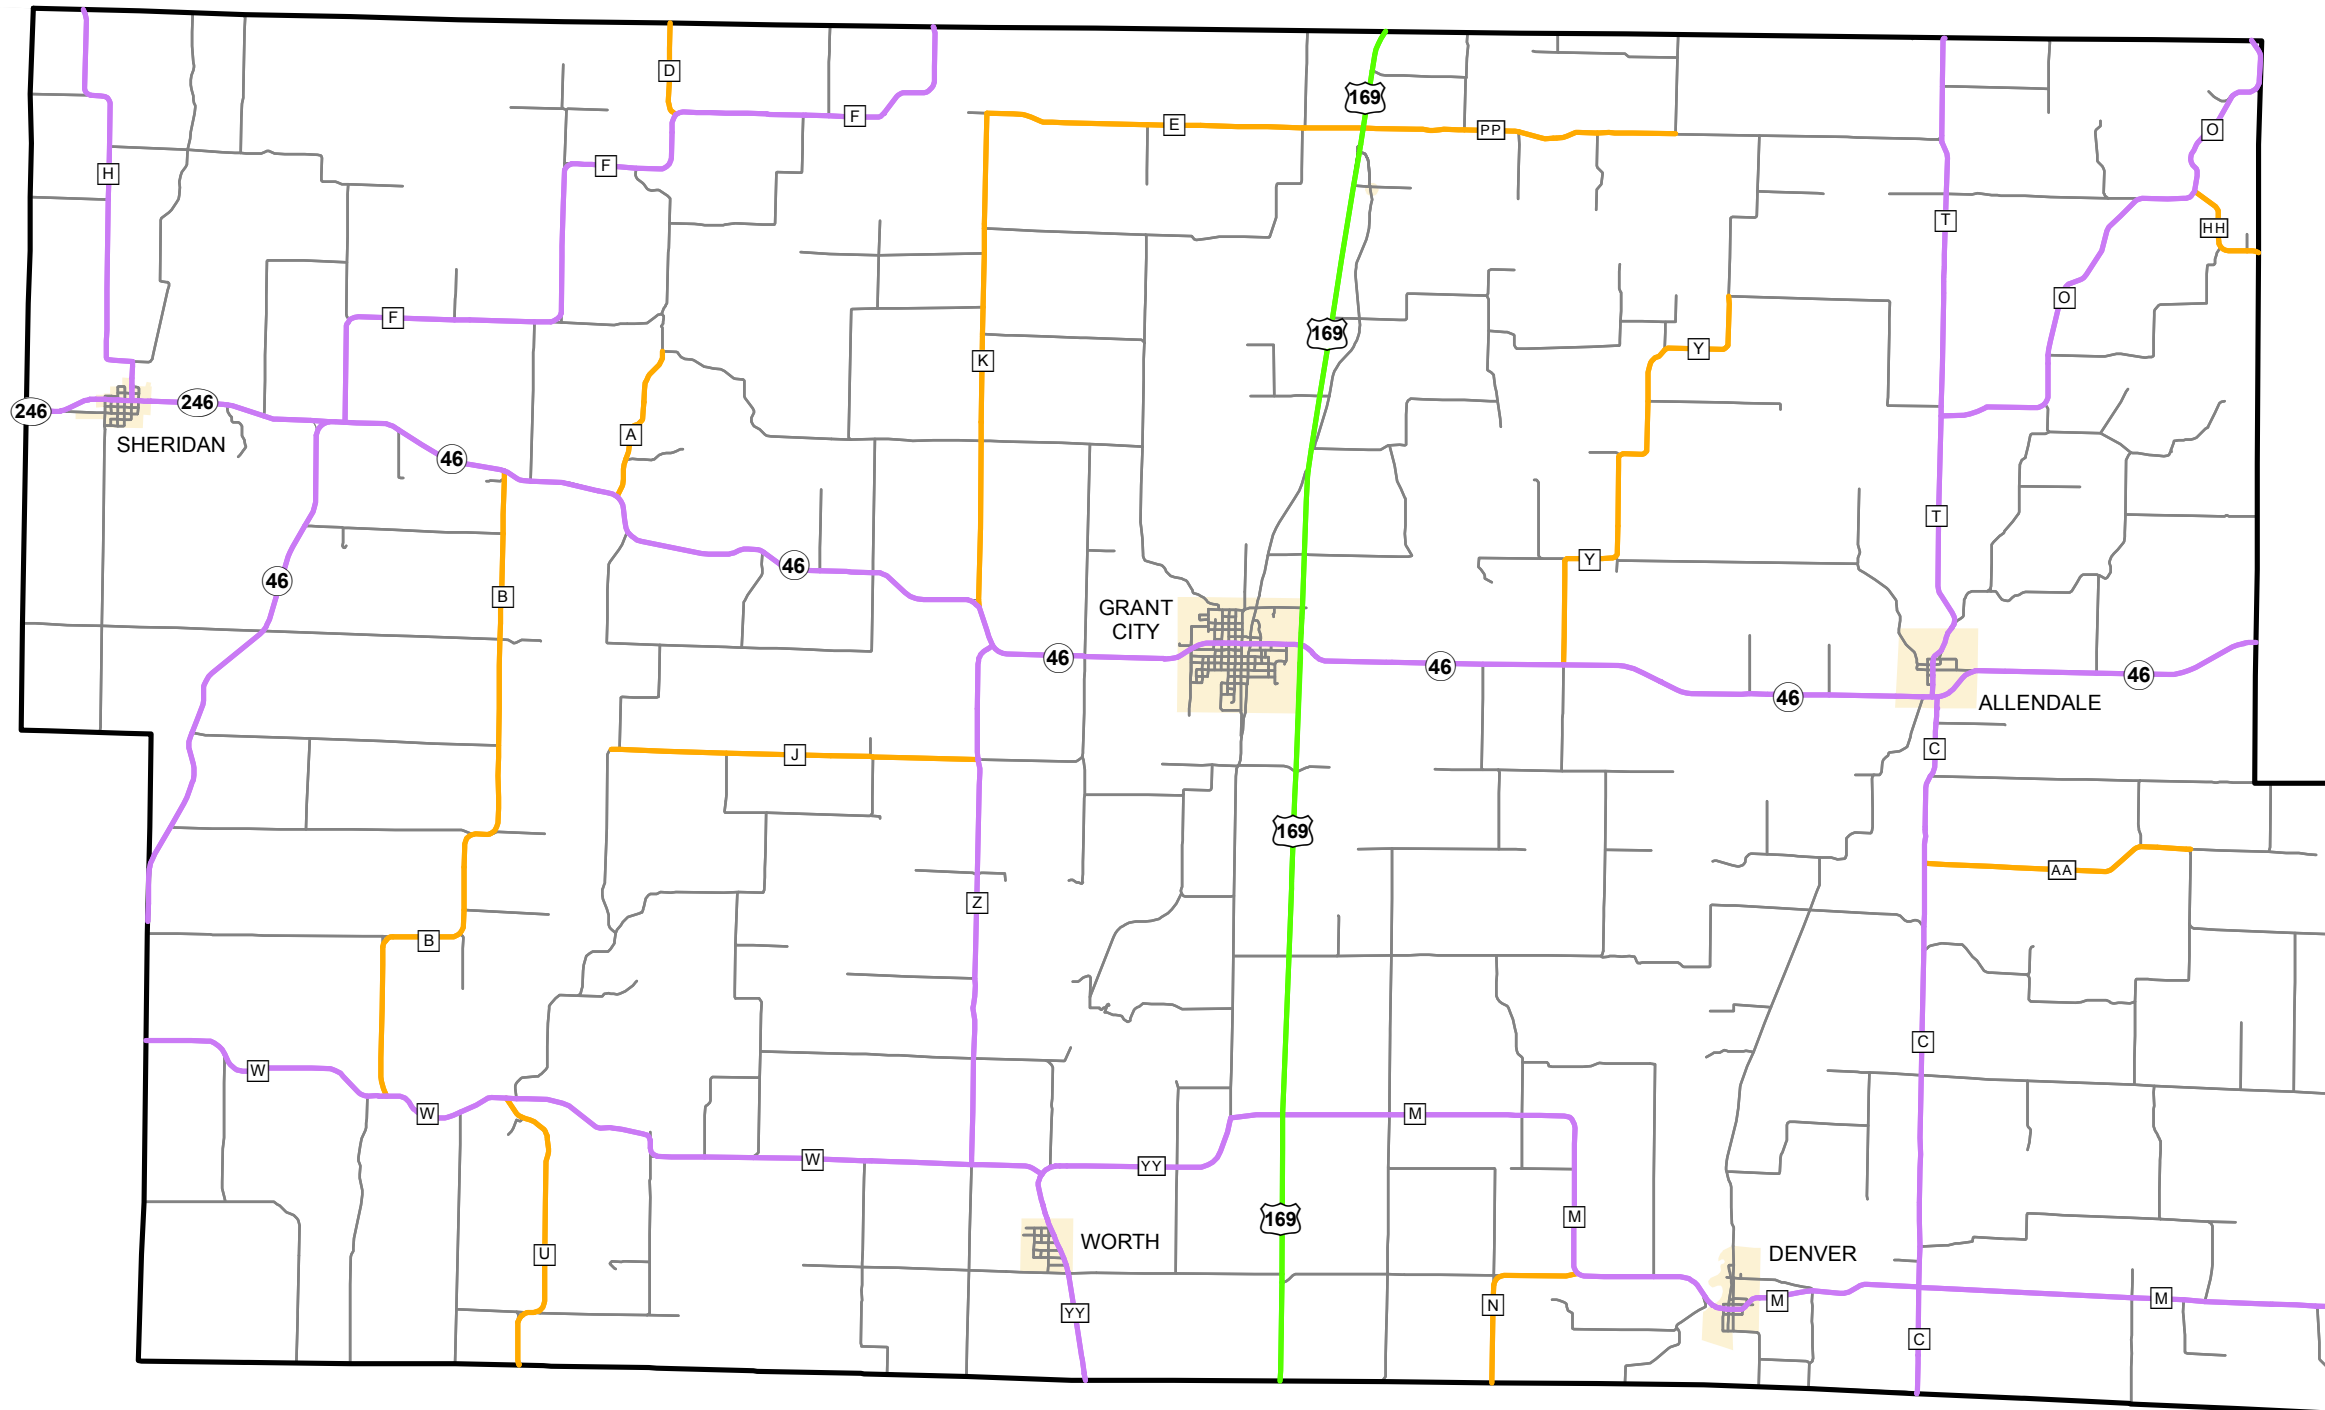

# Rural Functional Classification

## WORTH COUNTY

Missouri

**FUNCTIONAL CLASS**

- Interstate —
- Other Freeway and Expressway —
- Other Principal Arterial —
- Minor Arterial —
- Major Collector —
- Minor Collector —
- Local —

CITY

URBAN AREA

Federal-Aid highways exclude local roads and rural minor collectors.

**Transportation Planning**  
 105 W. Capitol Ave.  
 Jefferson City, MO 65102  
 Phone (573) 526-5478  
 Fax (573) 526-8052

Approved June 8, 2005