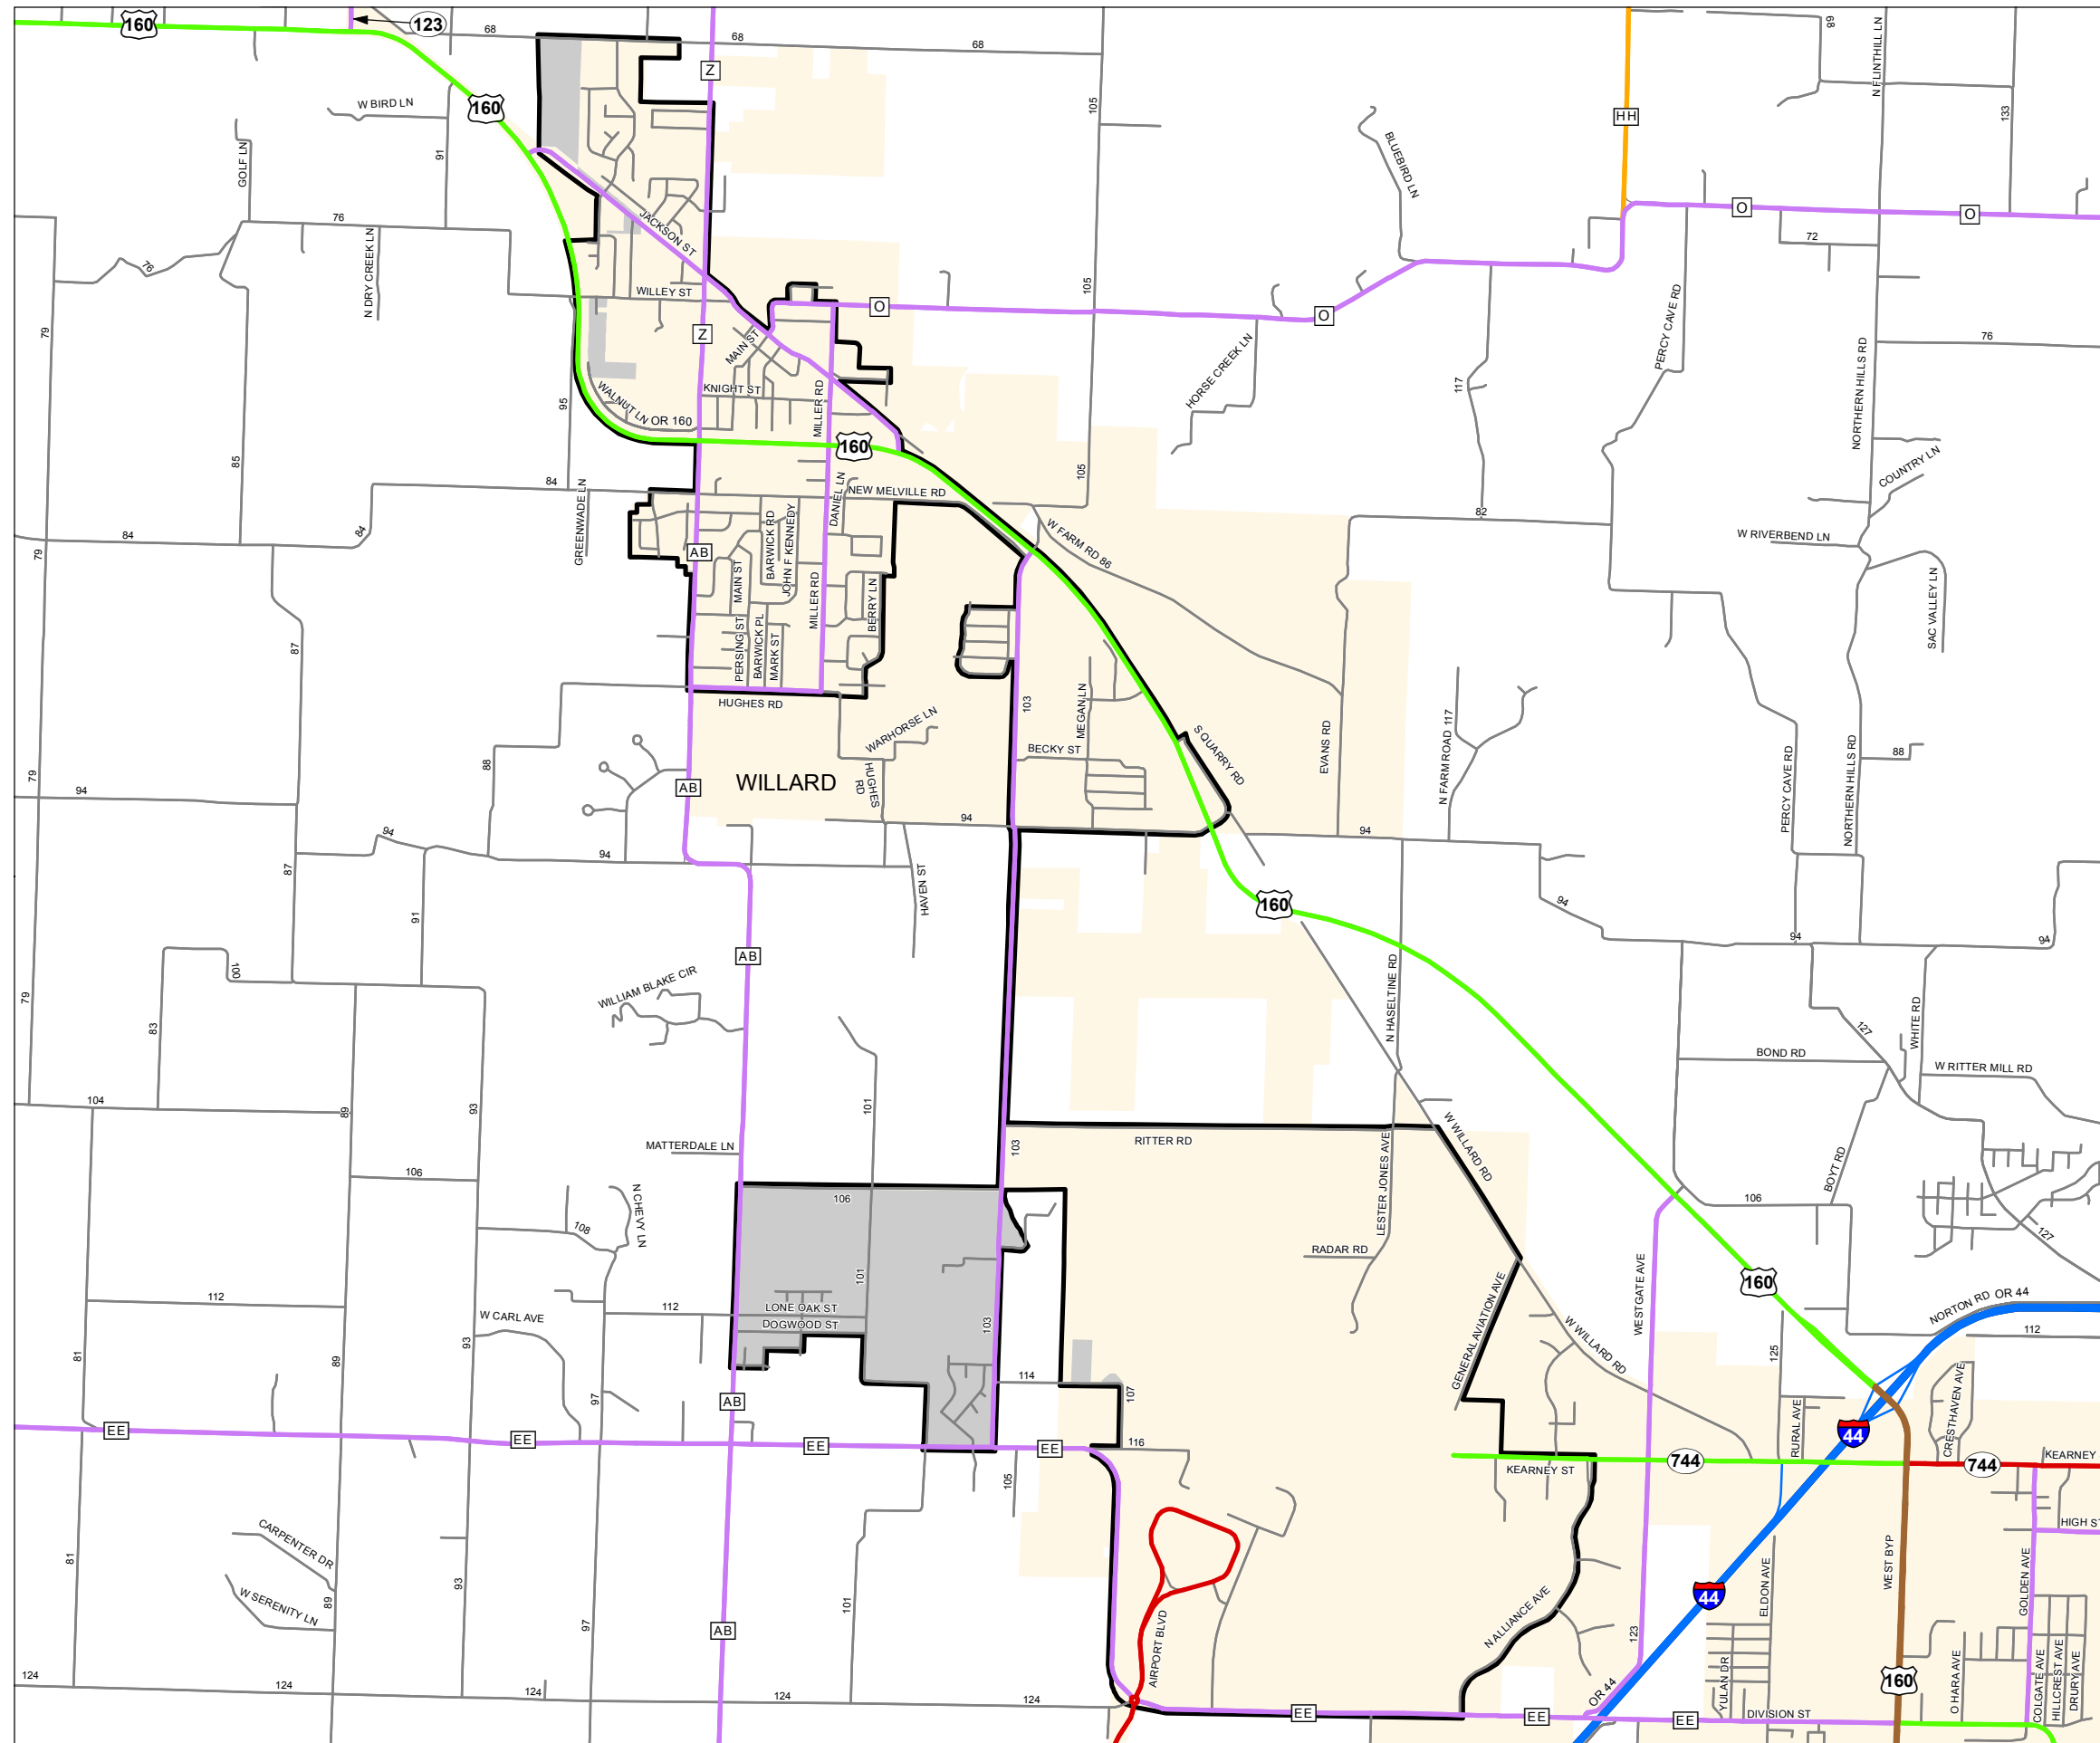

Functional Classification System

WILLARD

Greene County

Missouri

FUNCTIONAL CLASS	
Interstate	
Other Freeway and Expressway	
Other Principal Arterial	
Minor Arterial	
Major Collector	
Minor Collector	
Local	
CITY	
URBAN AREA	

Federal-Aid highways exclude local roads and rural minor collectors.

Transportation Planning

105 W. Capitol Ave.
Jefferson City, MO 65102
Phone (573) 526-5478
Fax (573) 526-8052

Approved February 6, 2015