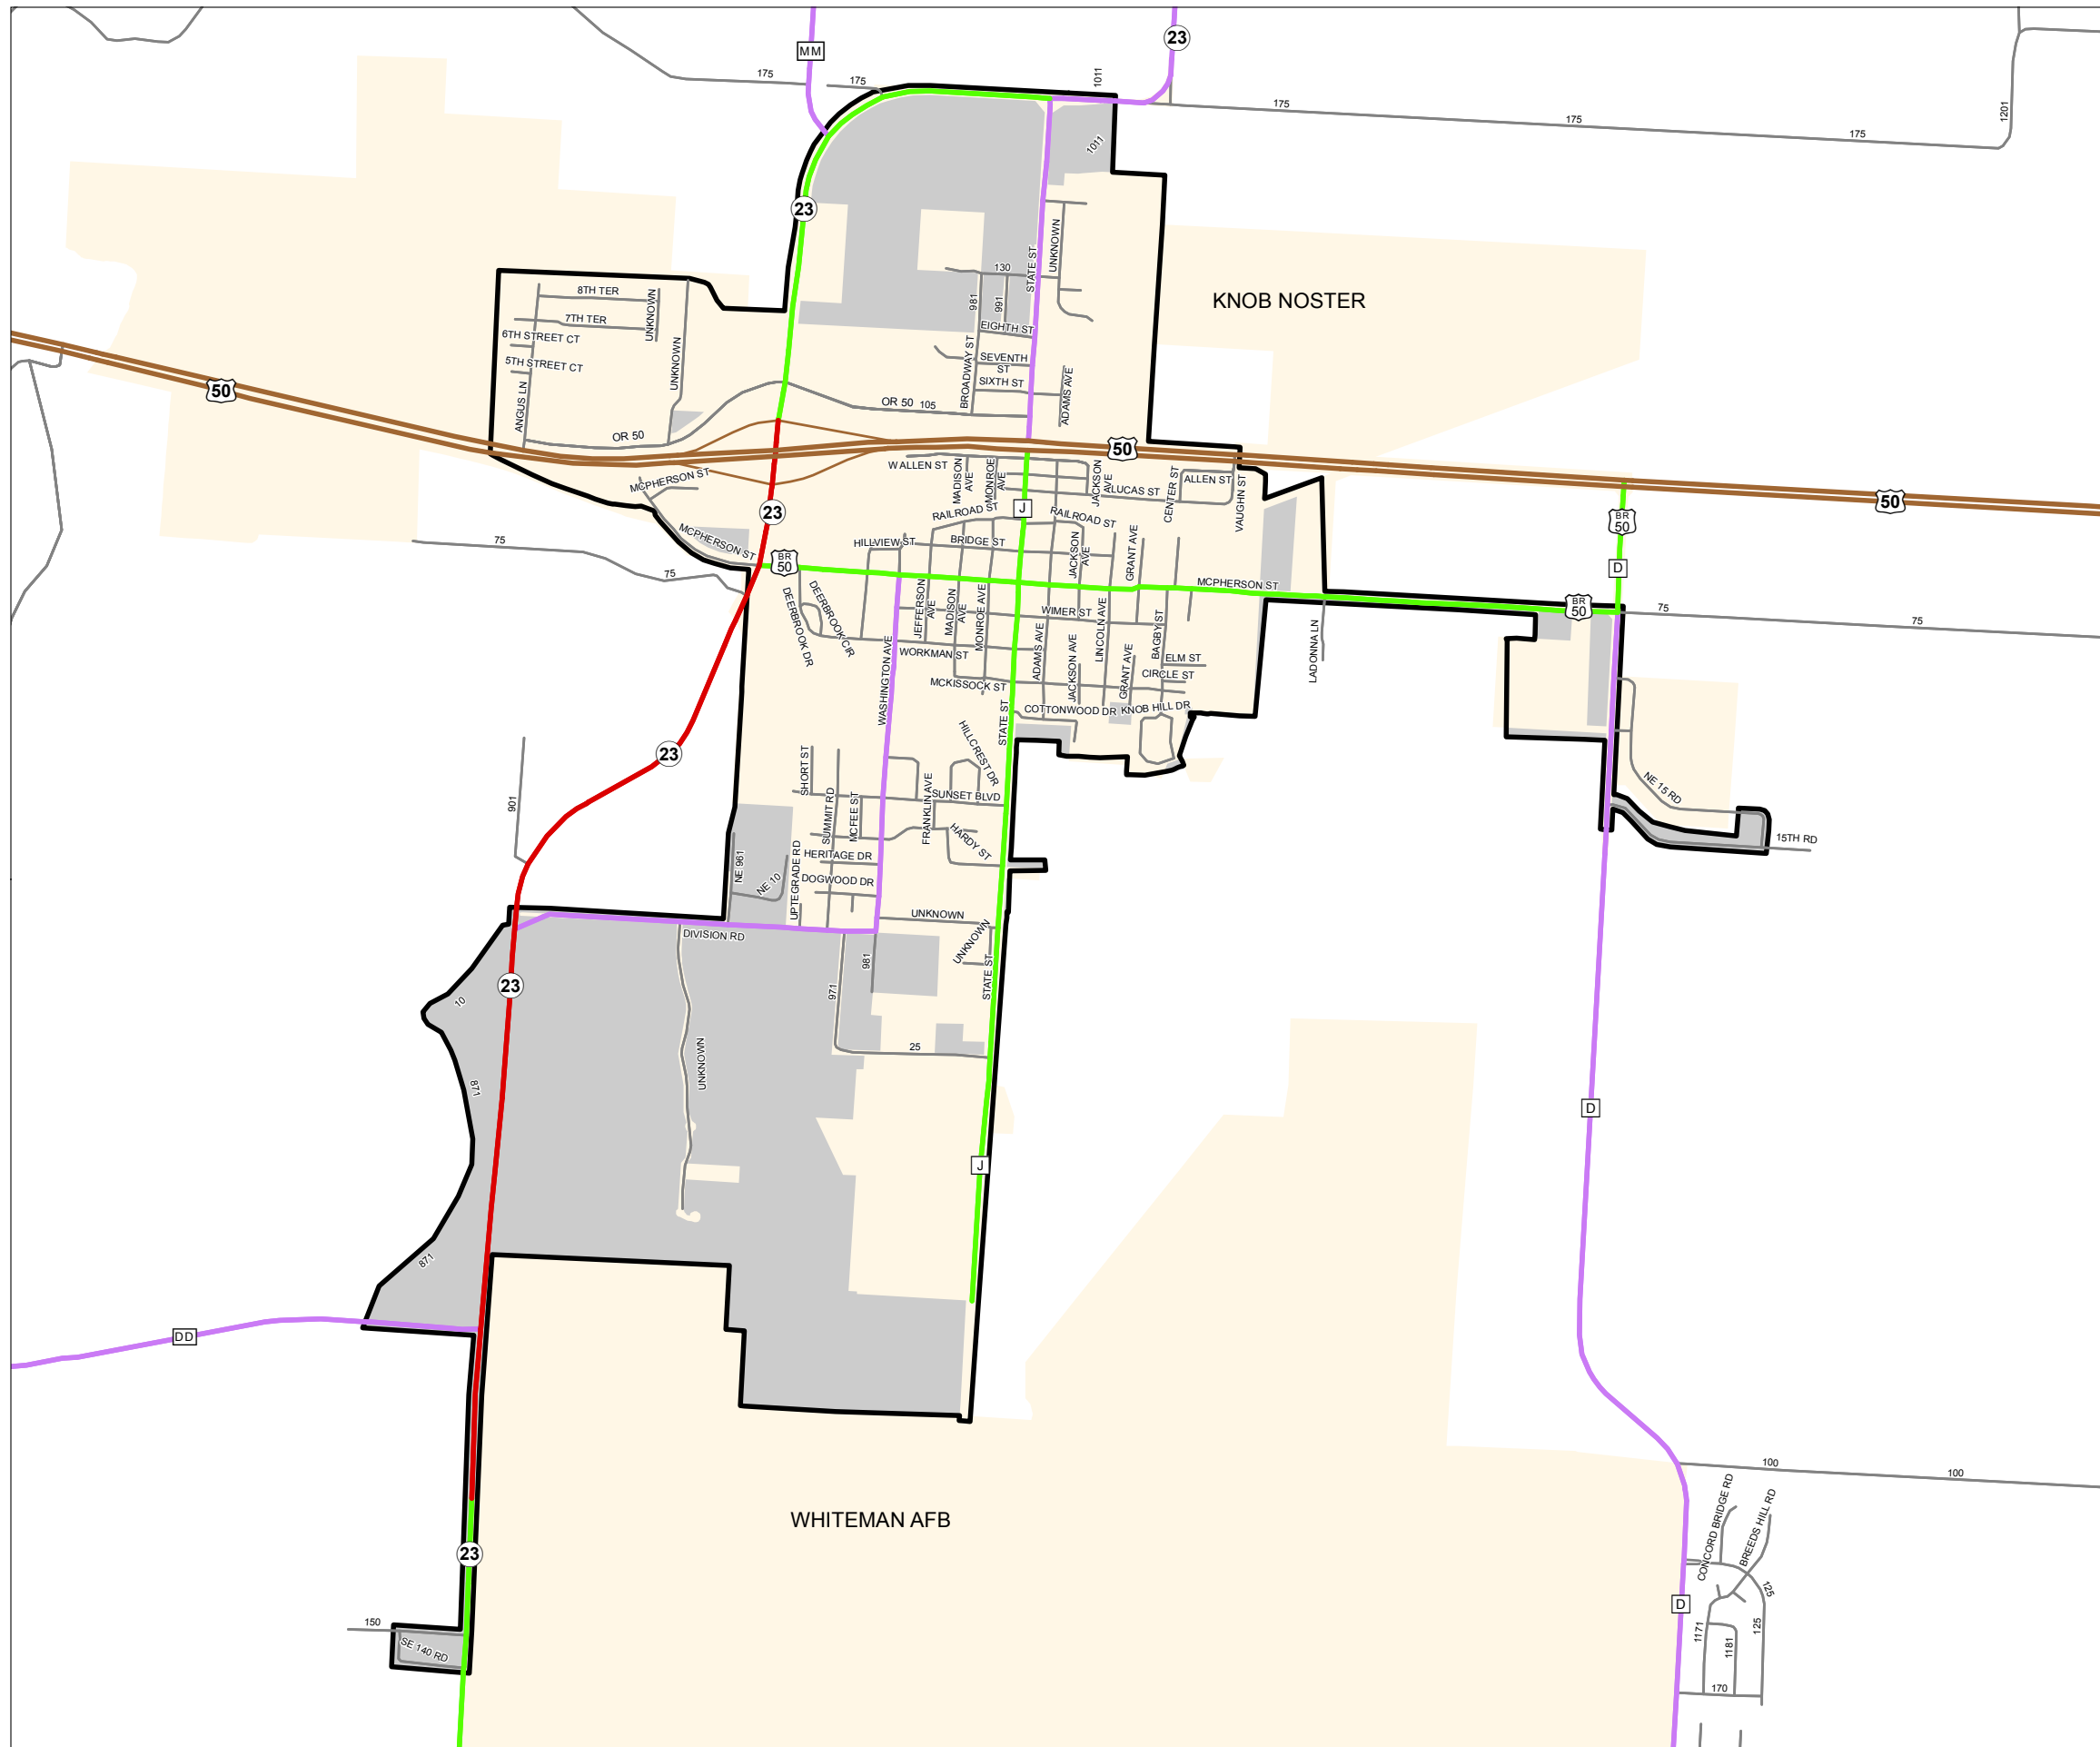

Functional Classification System

WHITEMAN AFB

Johnson County

Missouri

FUNCTIONAL CLASS

- Interstate —
- Other Freeway and Expressway —
- Other Principal Arterial —
- Minor Arterial —
- Major Collector —
- Minor Collector —
- Local —

CITY

URBAN AREA

Federal-Aid highways exclude local roads and rural minor collectors.

Transportation Planning

105 W. Capitol Ave.
Jefferson City, MO 65102
Phone (573) 526-5478
Fax (573) 526-8052

Approved February 9, 2017