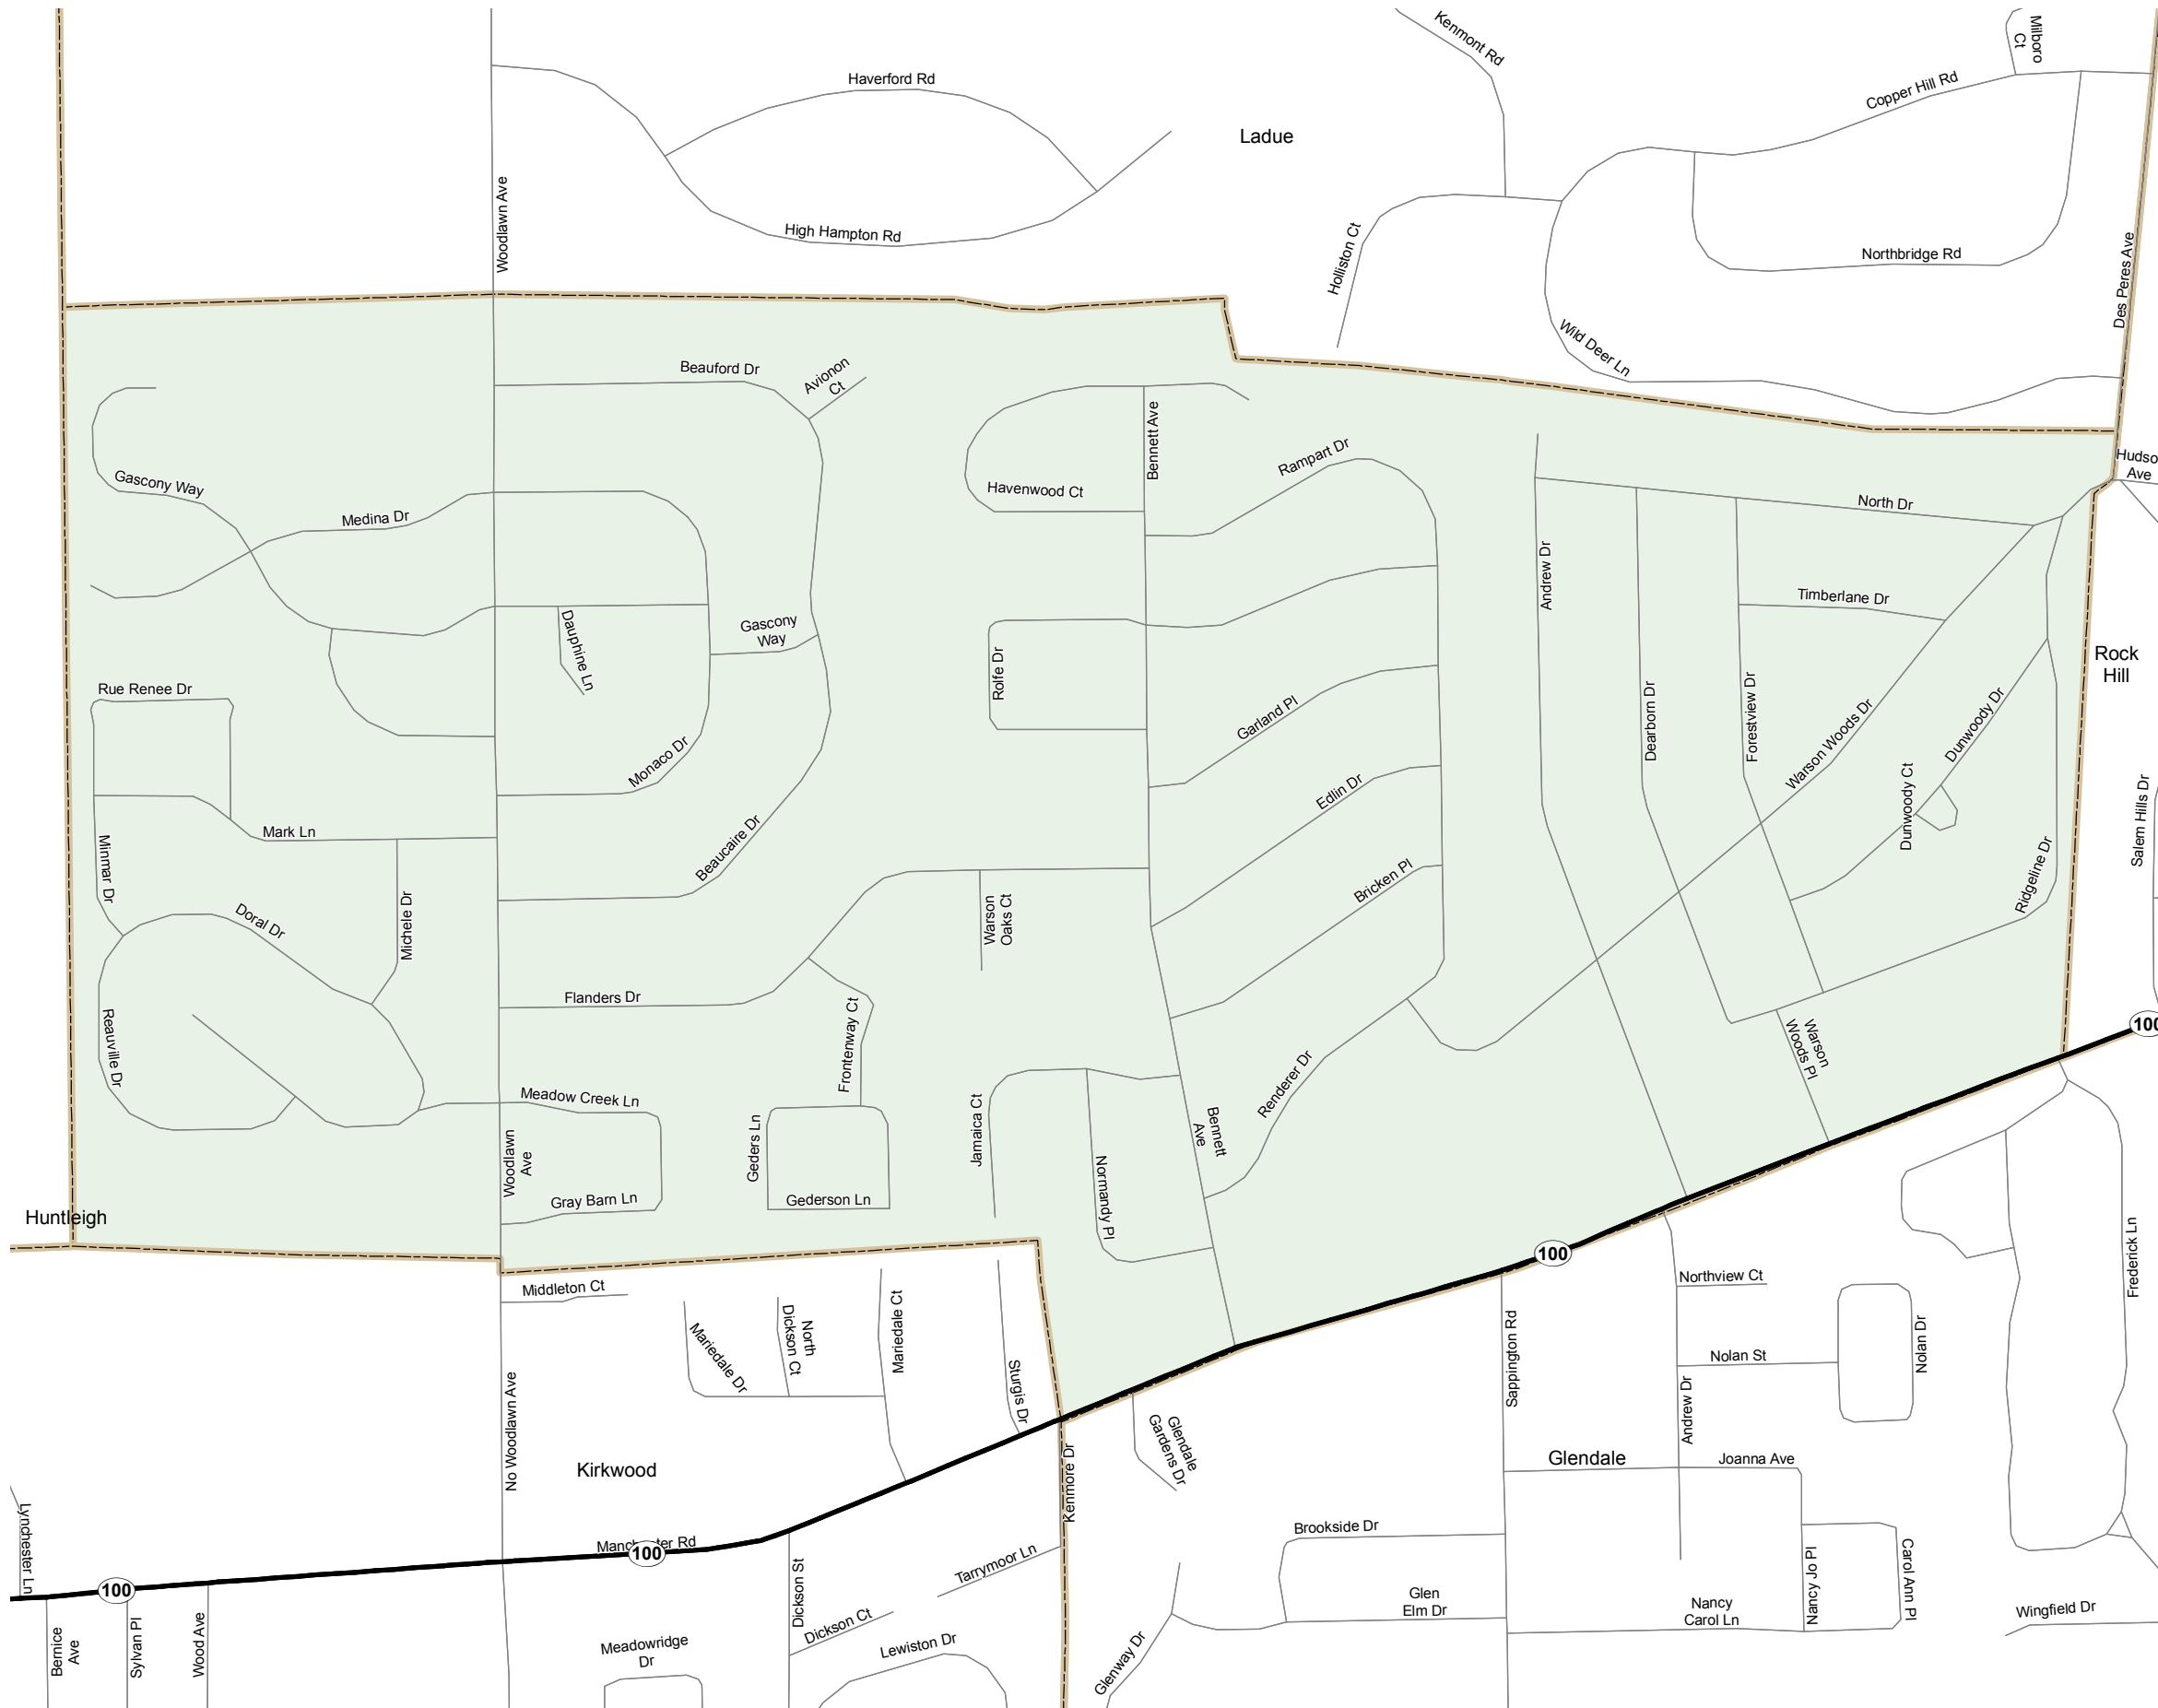

WARSON WOODS

ST. LOUIS COUNTY
 MISSOURI
 ST. LOUIS DISTRICT
 2015

Legend

- Interstate
- Interstate Loop
- US Route
- Business Route
- Missouri Route
- Letter Route
- County Road
- Railroad
- City Street
- Other Routes
- River or Stream
- Lake or Large River
- City Limits
- County Boundary
- Surrounding City Limits
- Fire Department
- Law Enforcement
- MSHP Office
- County Courthouse
- Hospital
- MoDOT Office
- MoDot Maintenance Building
- Cemeteries
- Airport
- Amtrak Stations