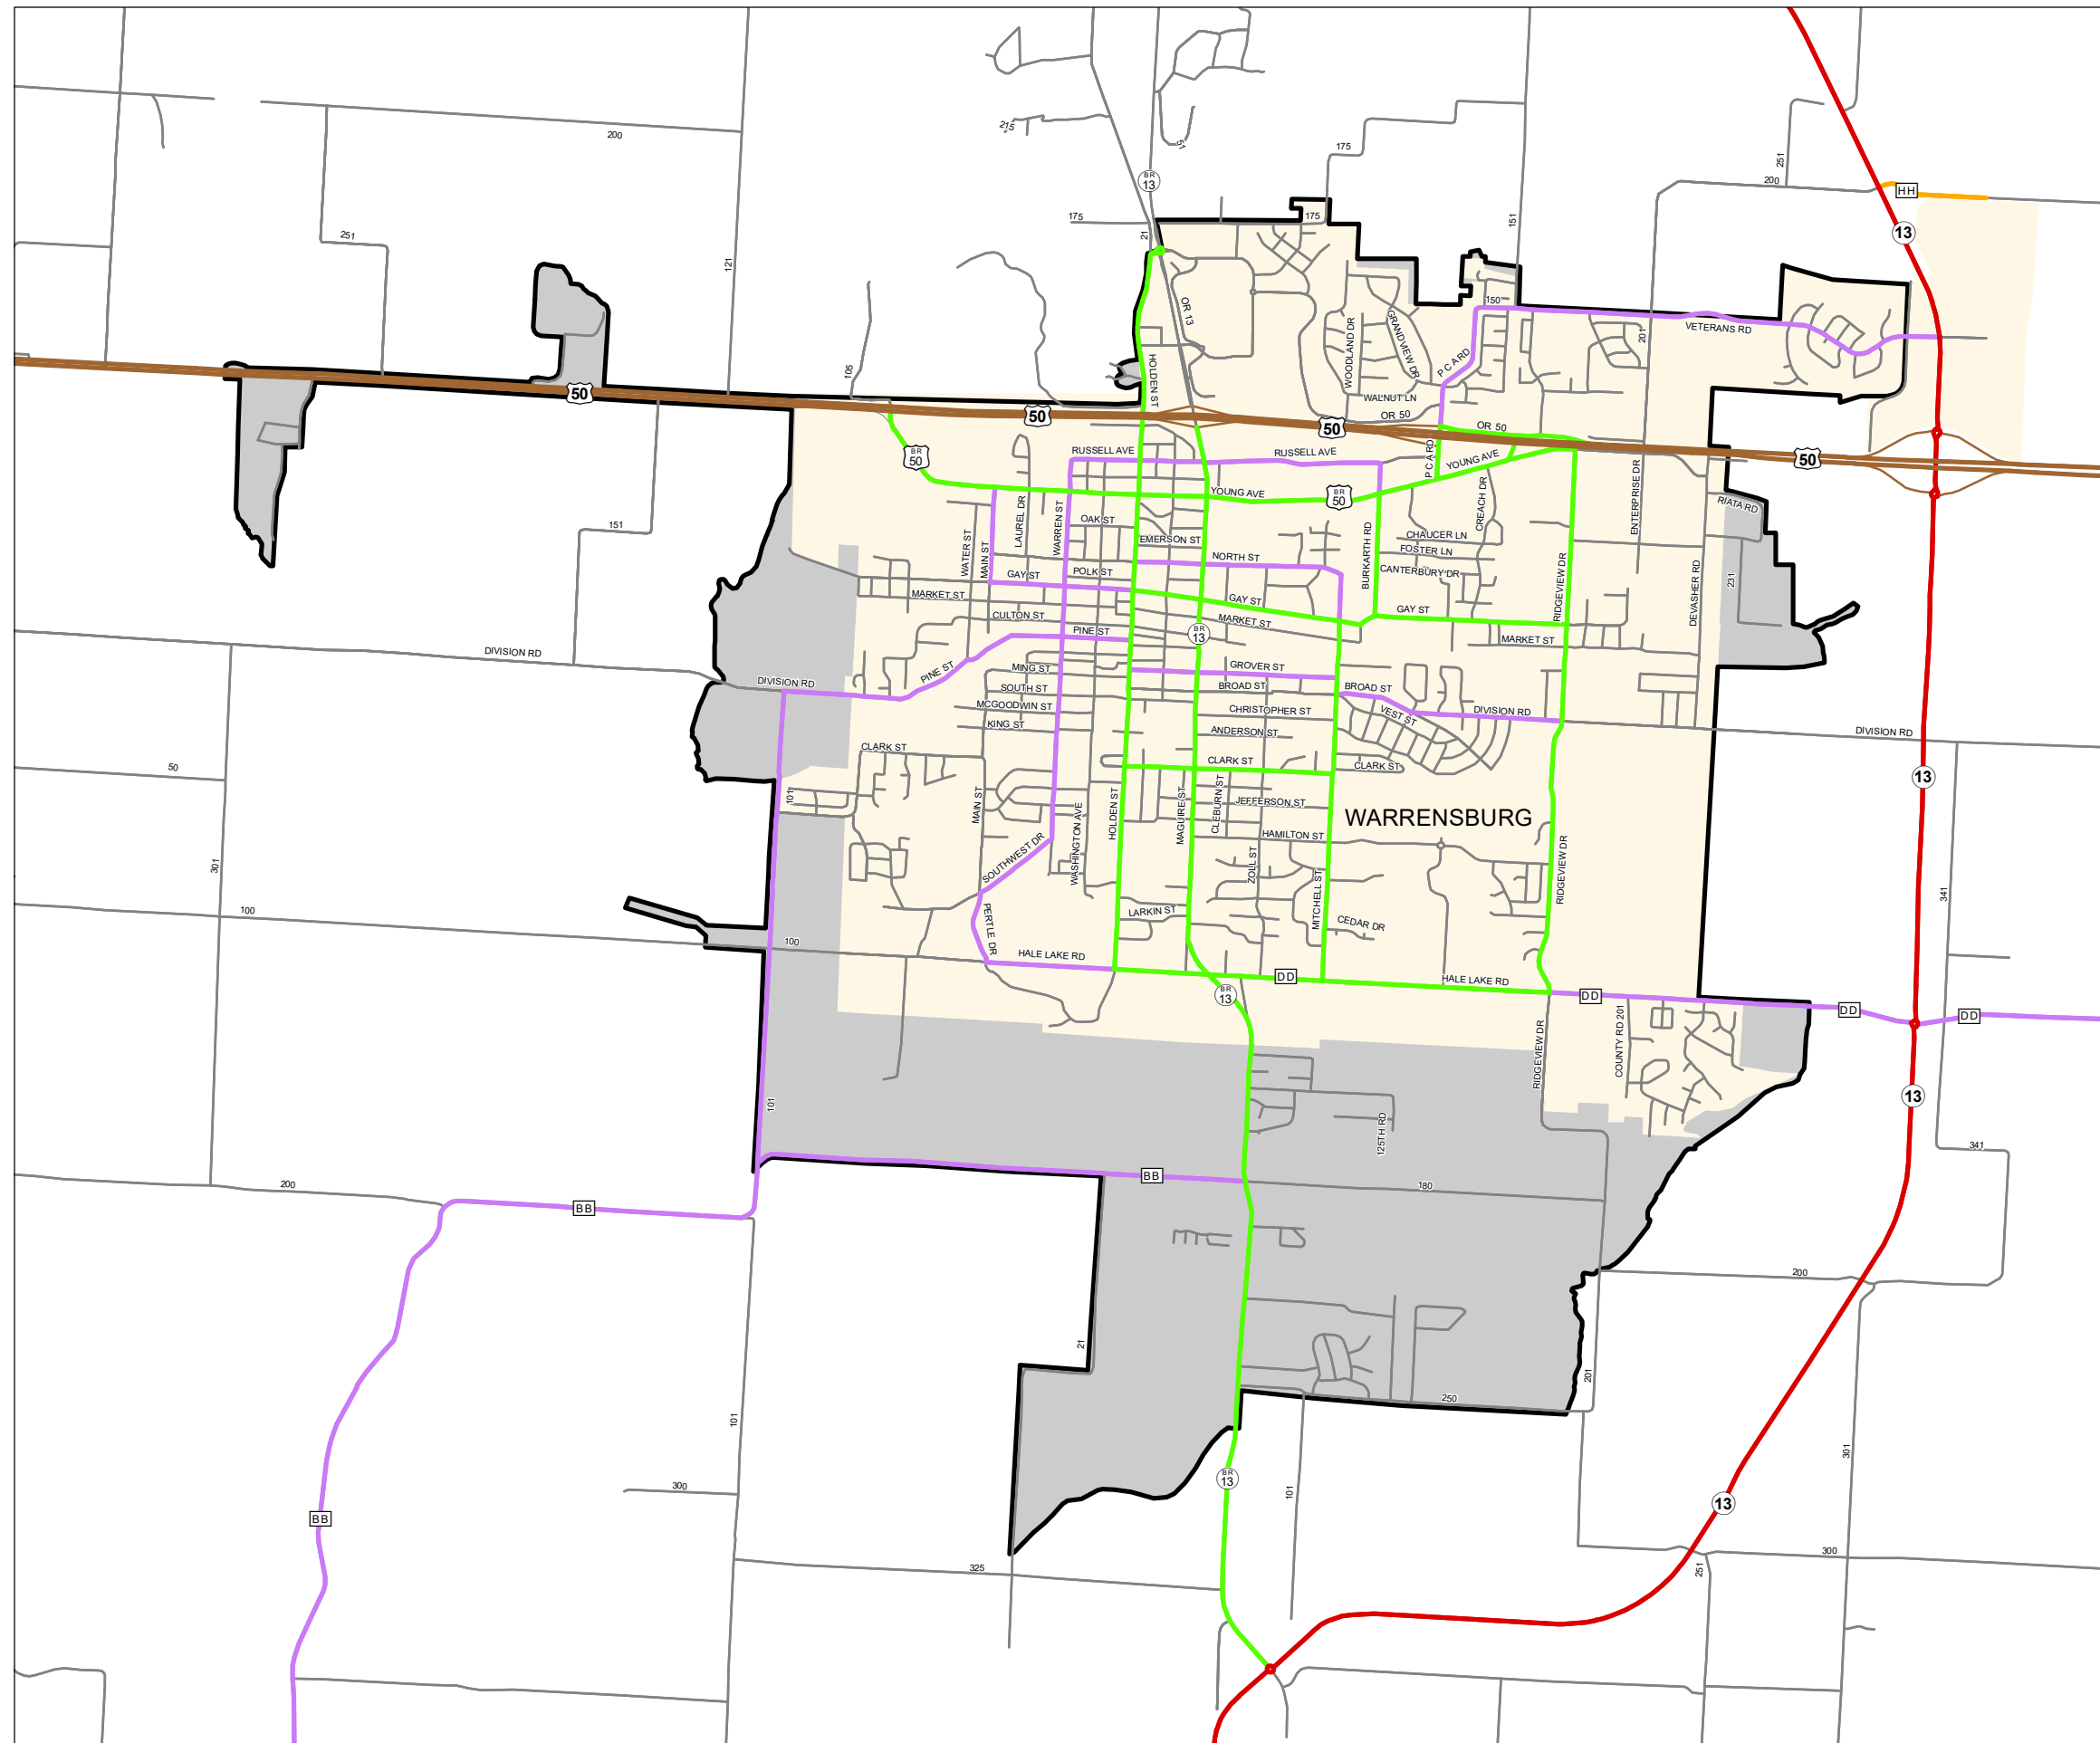

## WARRENSBURG

Johnson County

Missouri

### FUNCTIONAL CLASS

- Interstate —
- Other Freeway and Expressway —
- Other Principal Arterial —
- Minor Arterial —
- Major Collector —
- Minor Collector —
- Local —

CITY

URBAN AREA

Federal-Aid highways exclude local roads and rural minor collectors.