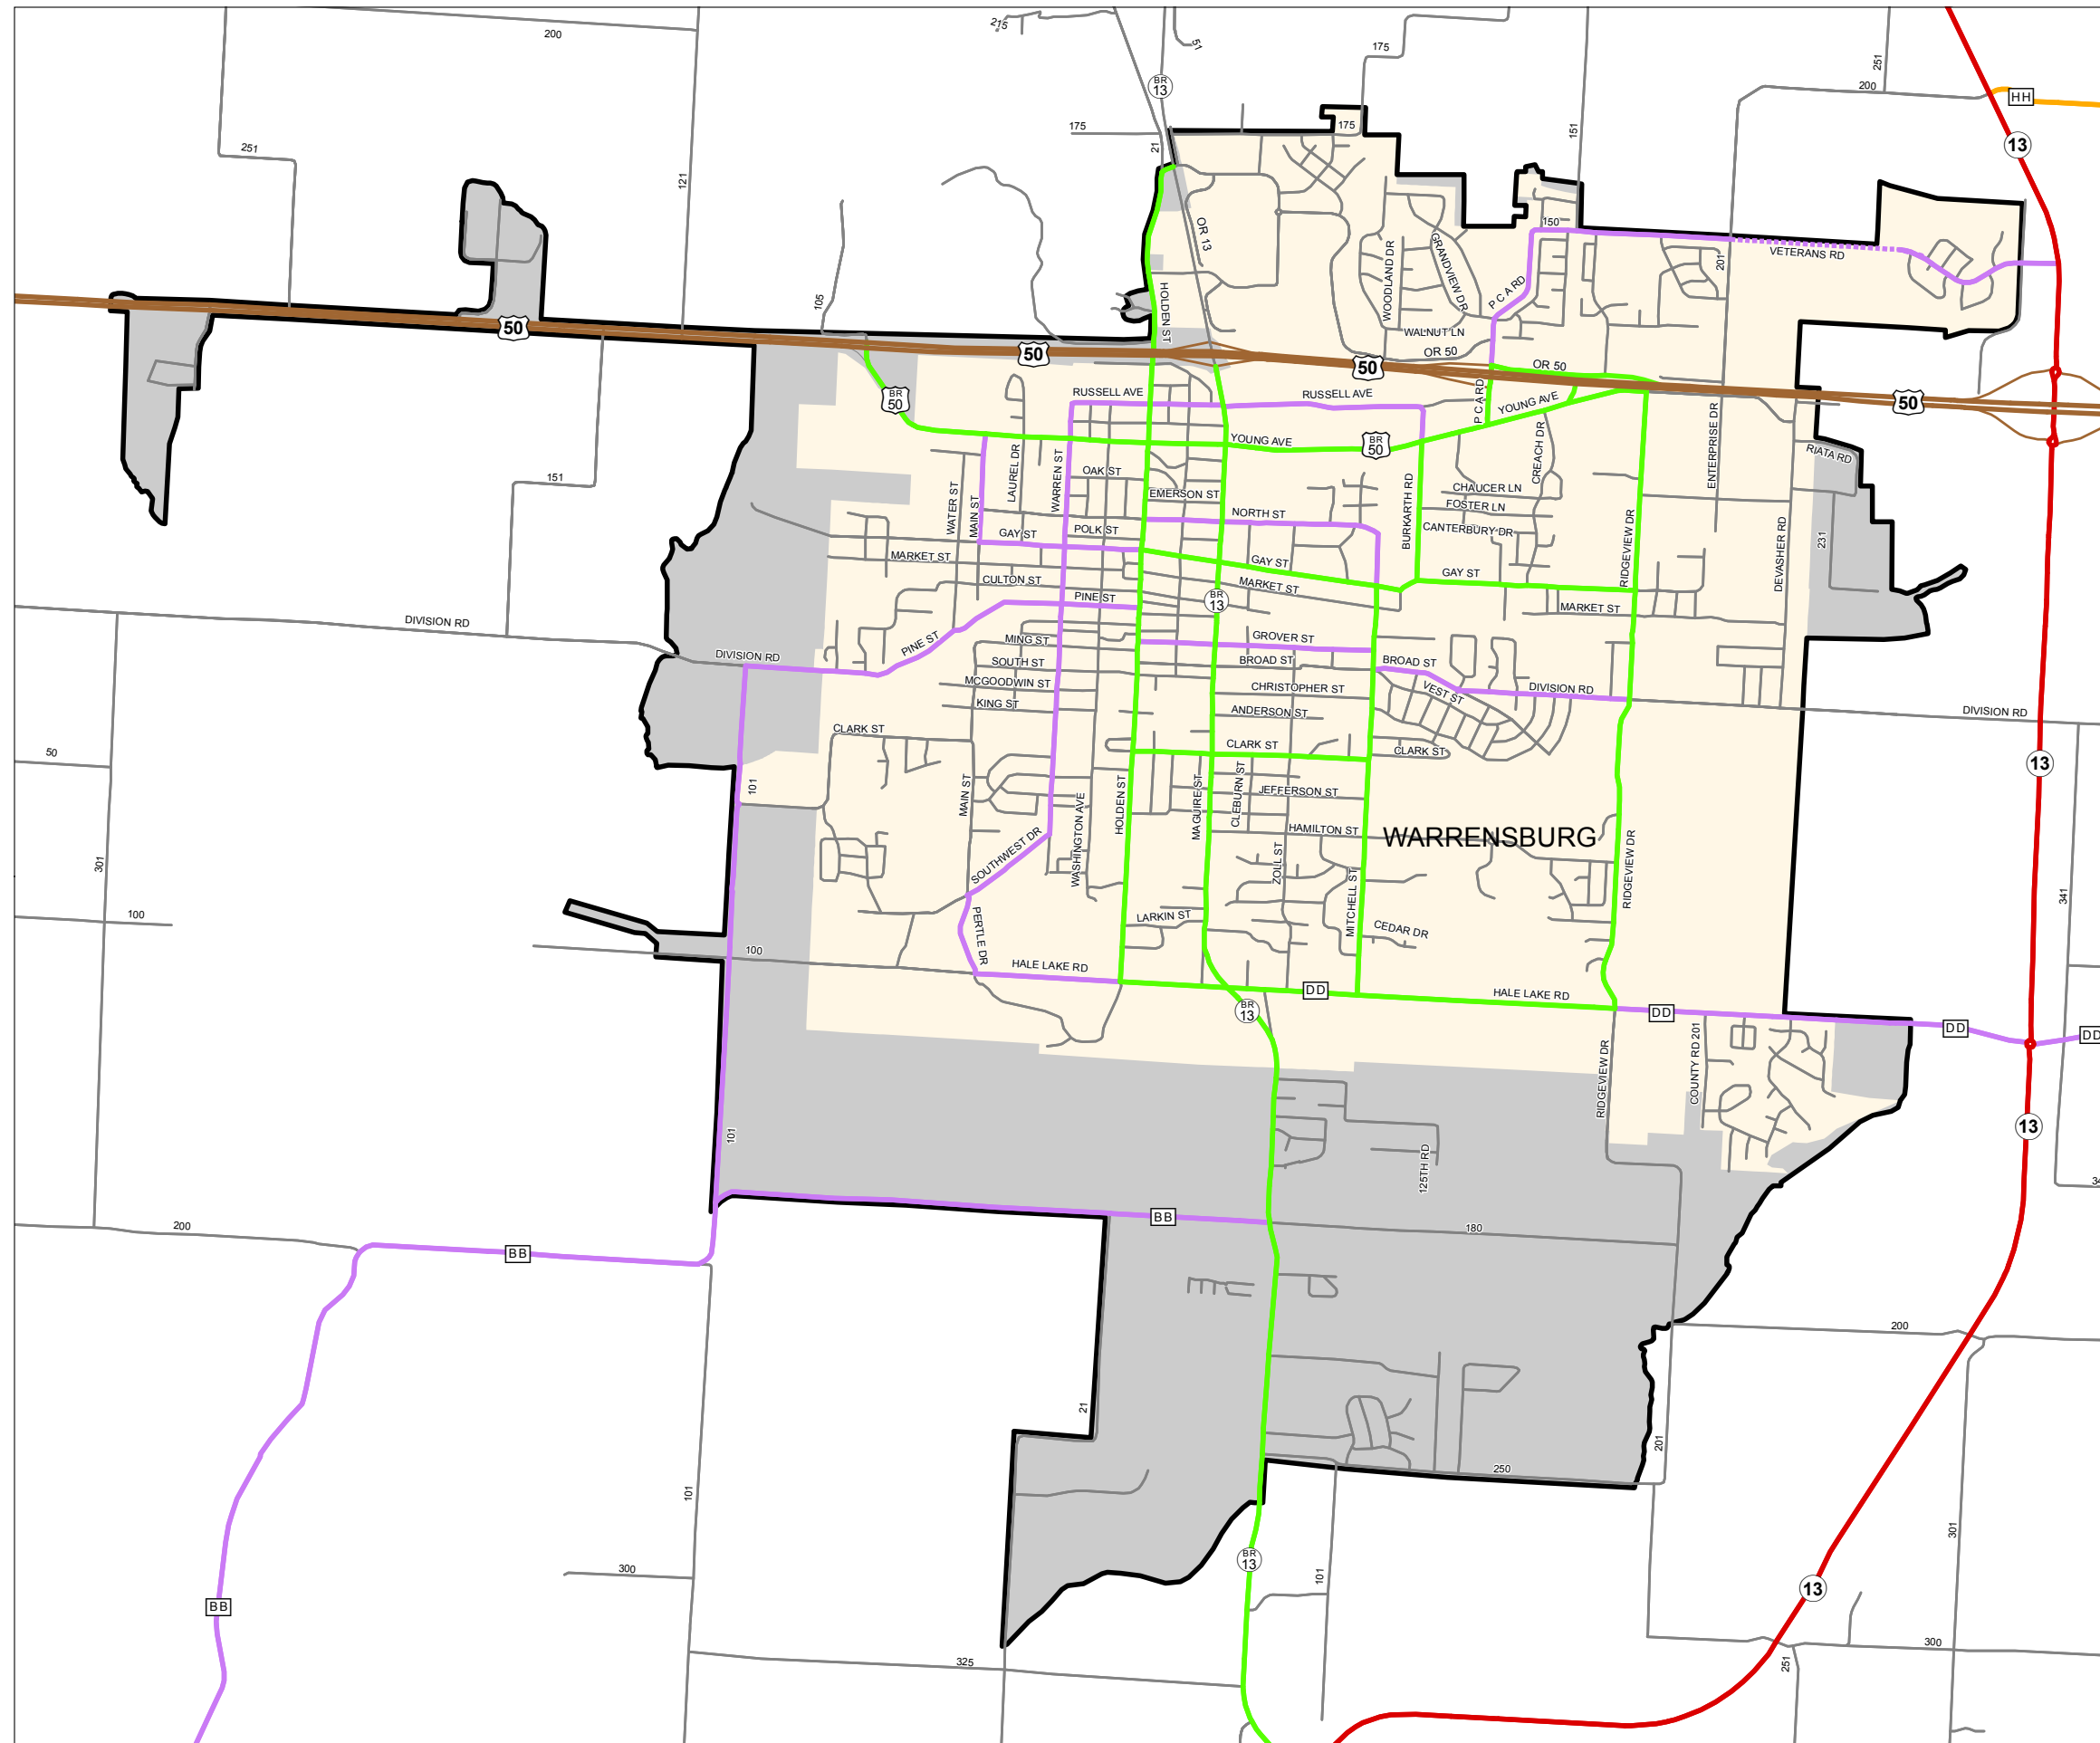

## WARRENSBURG

Johnson County

Missouri

### FUNCTIONAL CLASS

- Interstate —
- Other Freeway and Expressway —
- Other Principal Arterial —
- Minor Arterial —
- Major Collector —
- Minor Collector —
- Local —

CITY

URBAN AREA

Federal-Aid highways exclude local roads and rural minor collectors.