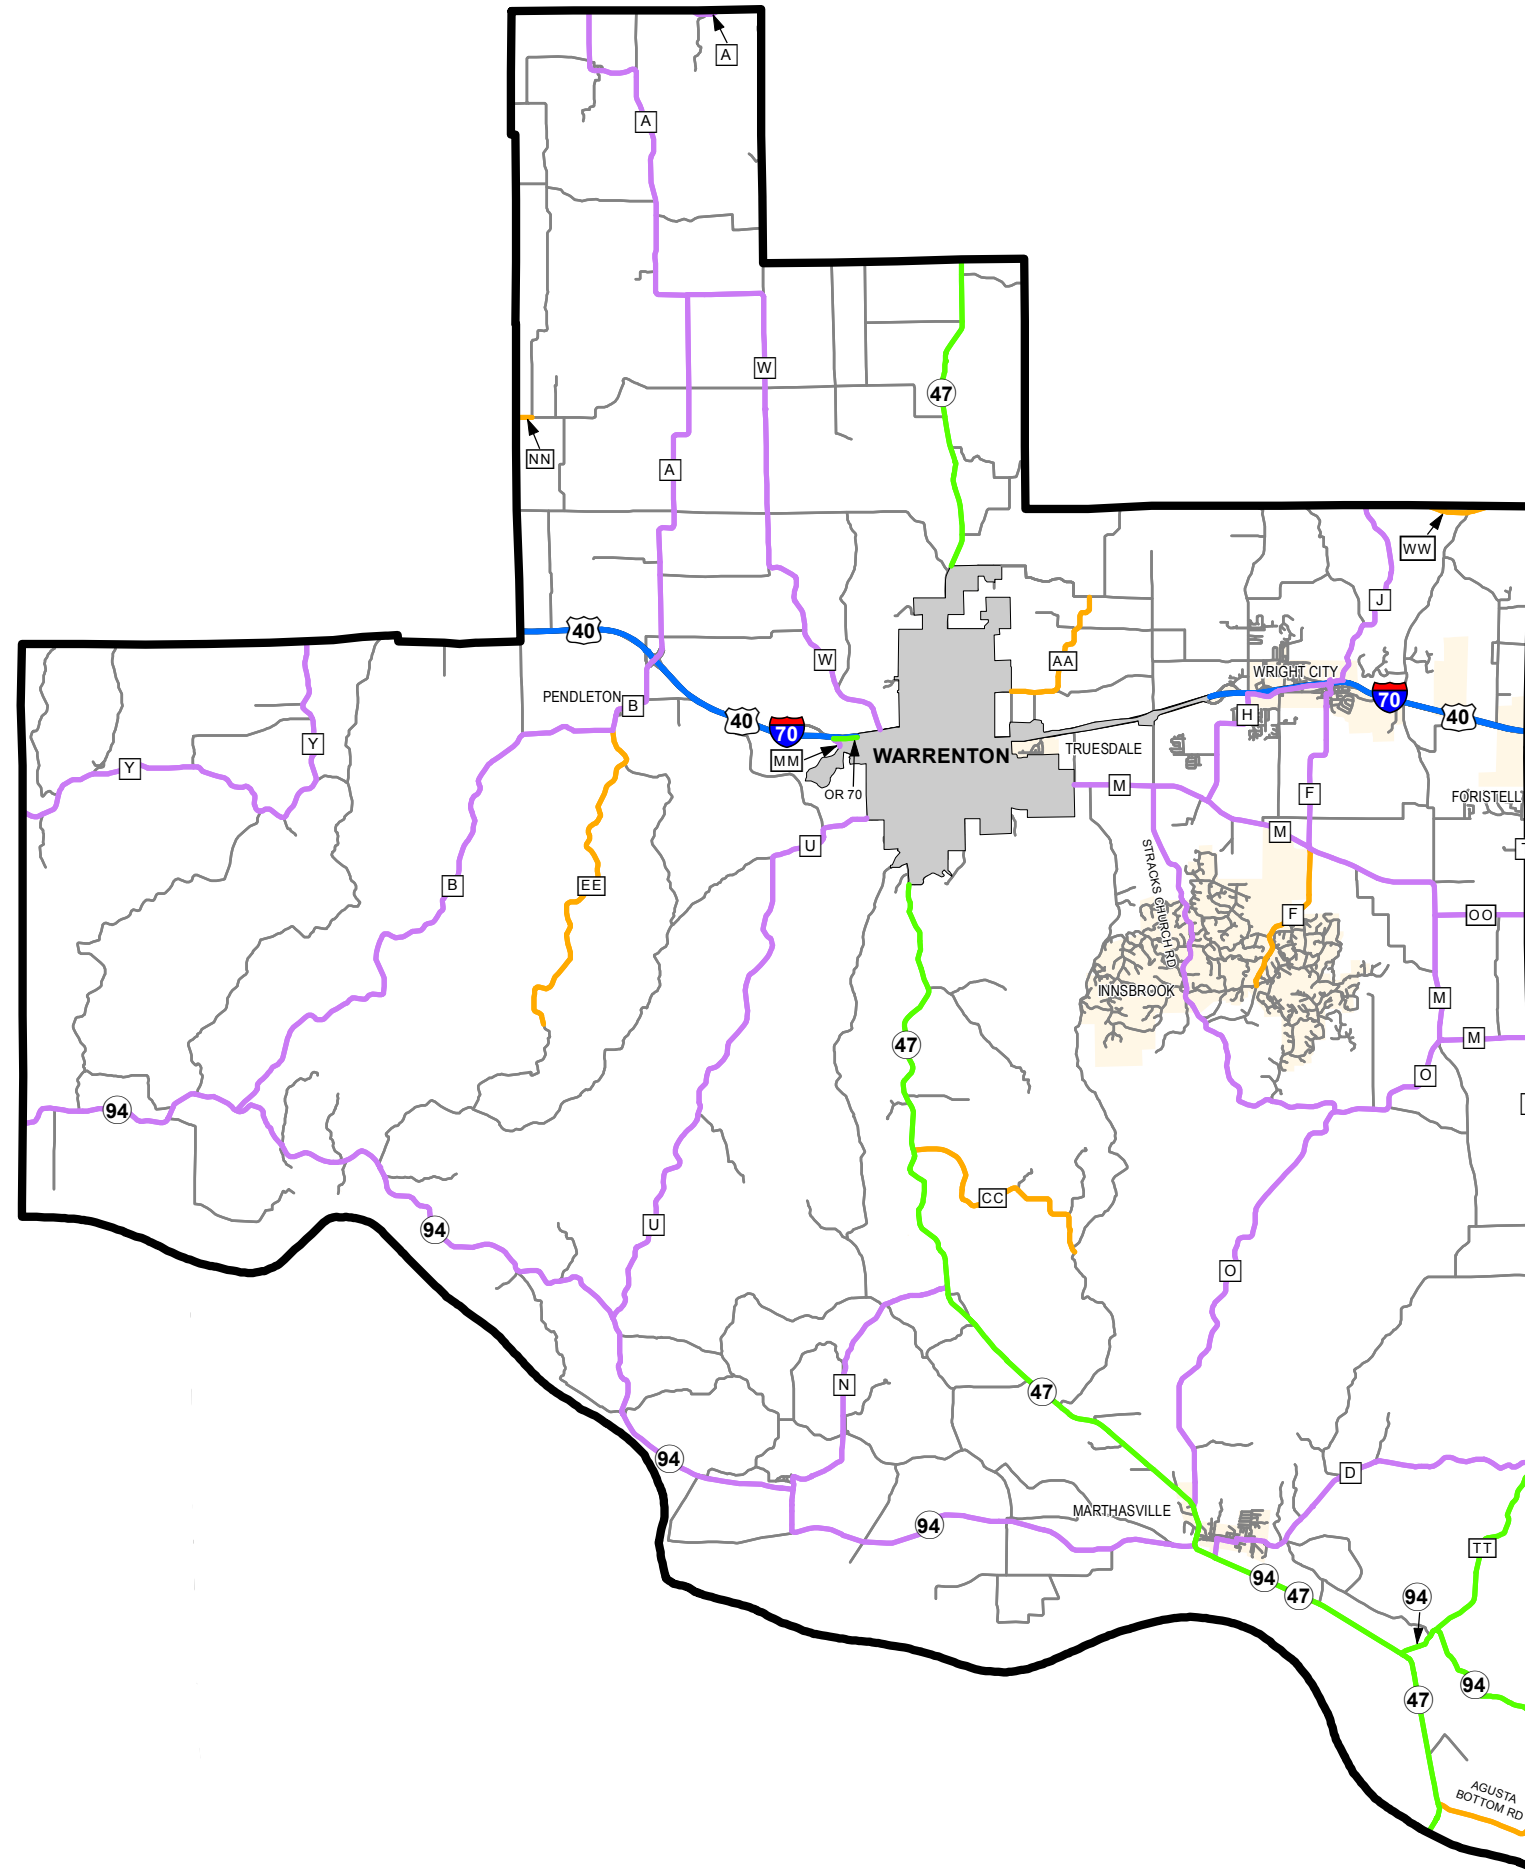

Rural Functional Classification

WARREN COUNTY

Missouri

FUNCTIONAL CLASS	
Interstate	
Other Freeway and Expressway	
Other Principal Arterial	
Minor Arterial	
Major Collector	
Minor Collector	
Local	
CITY	
URBAN AREA	

Federal-Aid highways exclude local roads and rural minor collectors.

Transportation Planning
 105 W. Capitol Ave.
 Jefferson City, MO 65102
 Phone (573) 526-5478
 Fax (573) 526-8052

Approved May 25, 2018