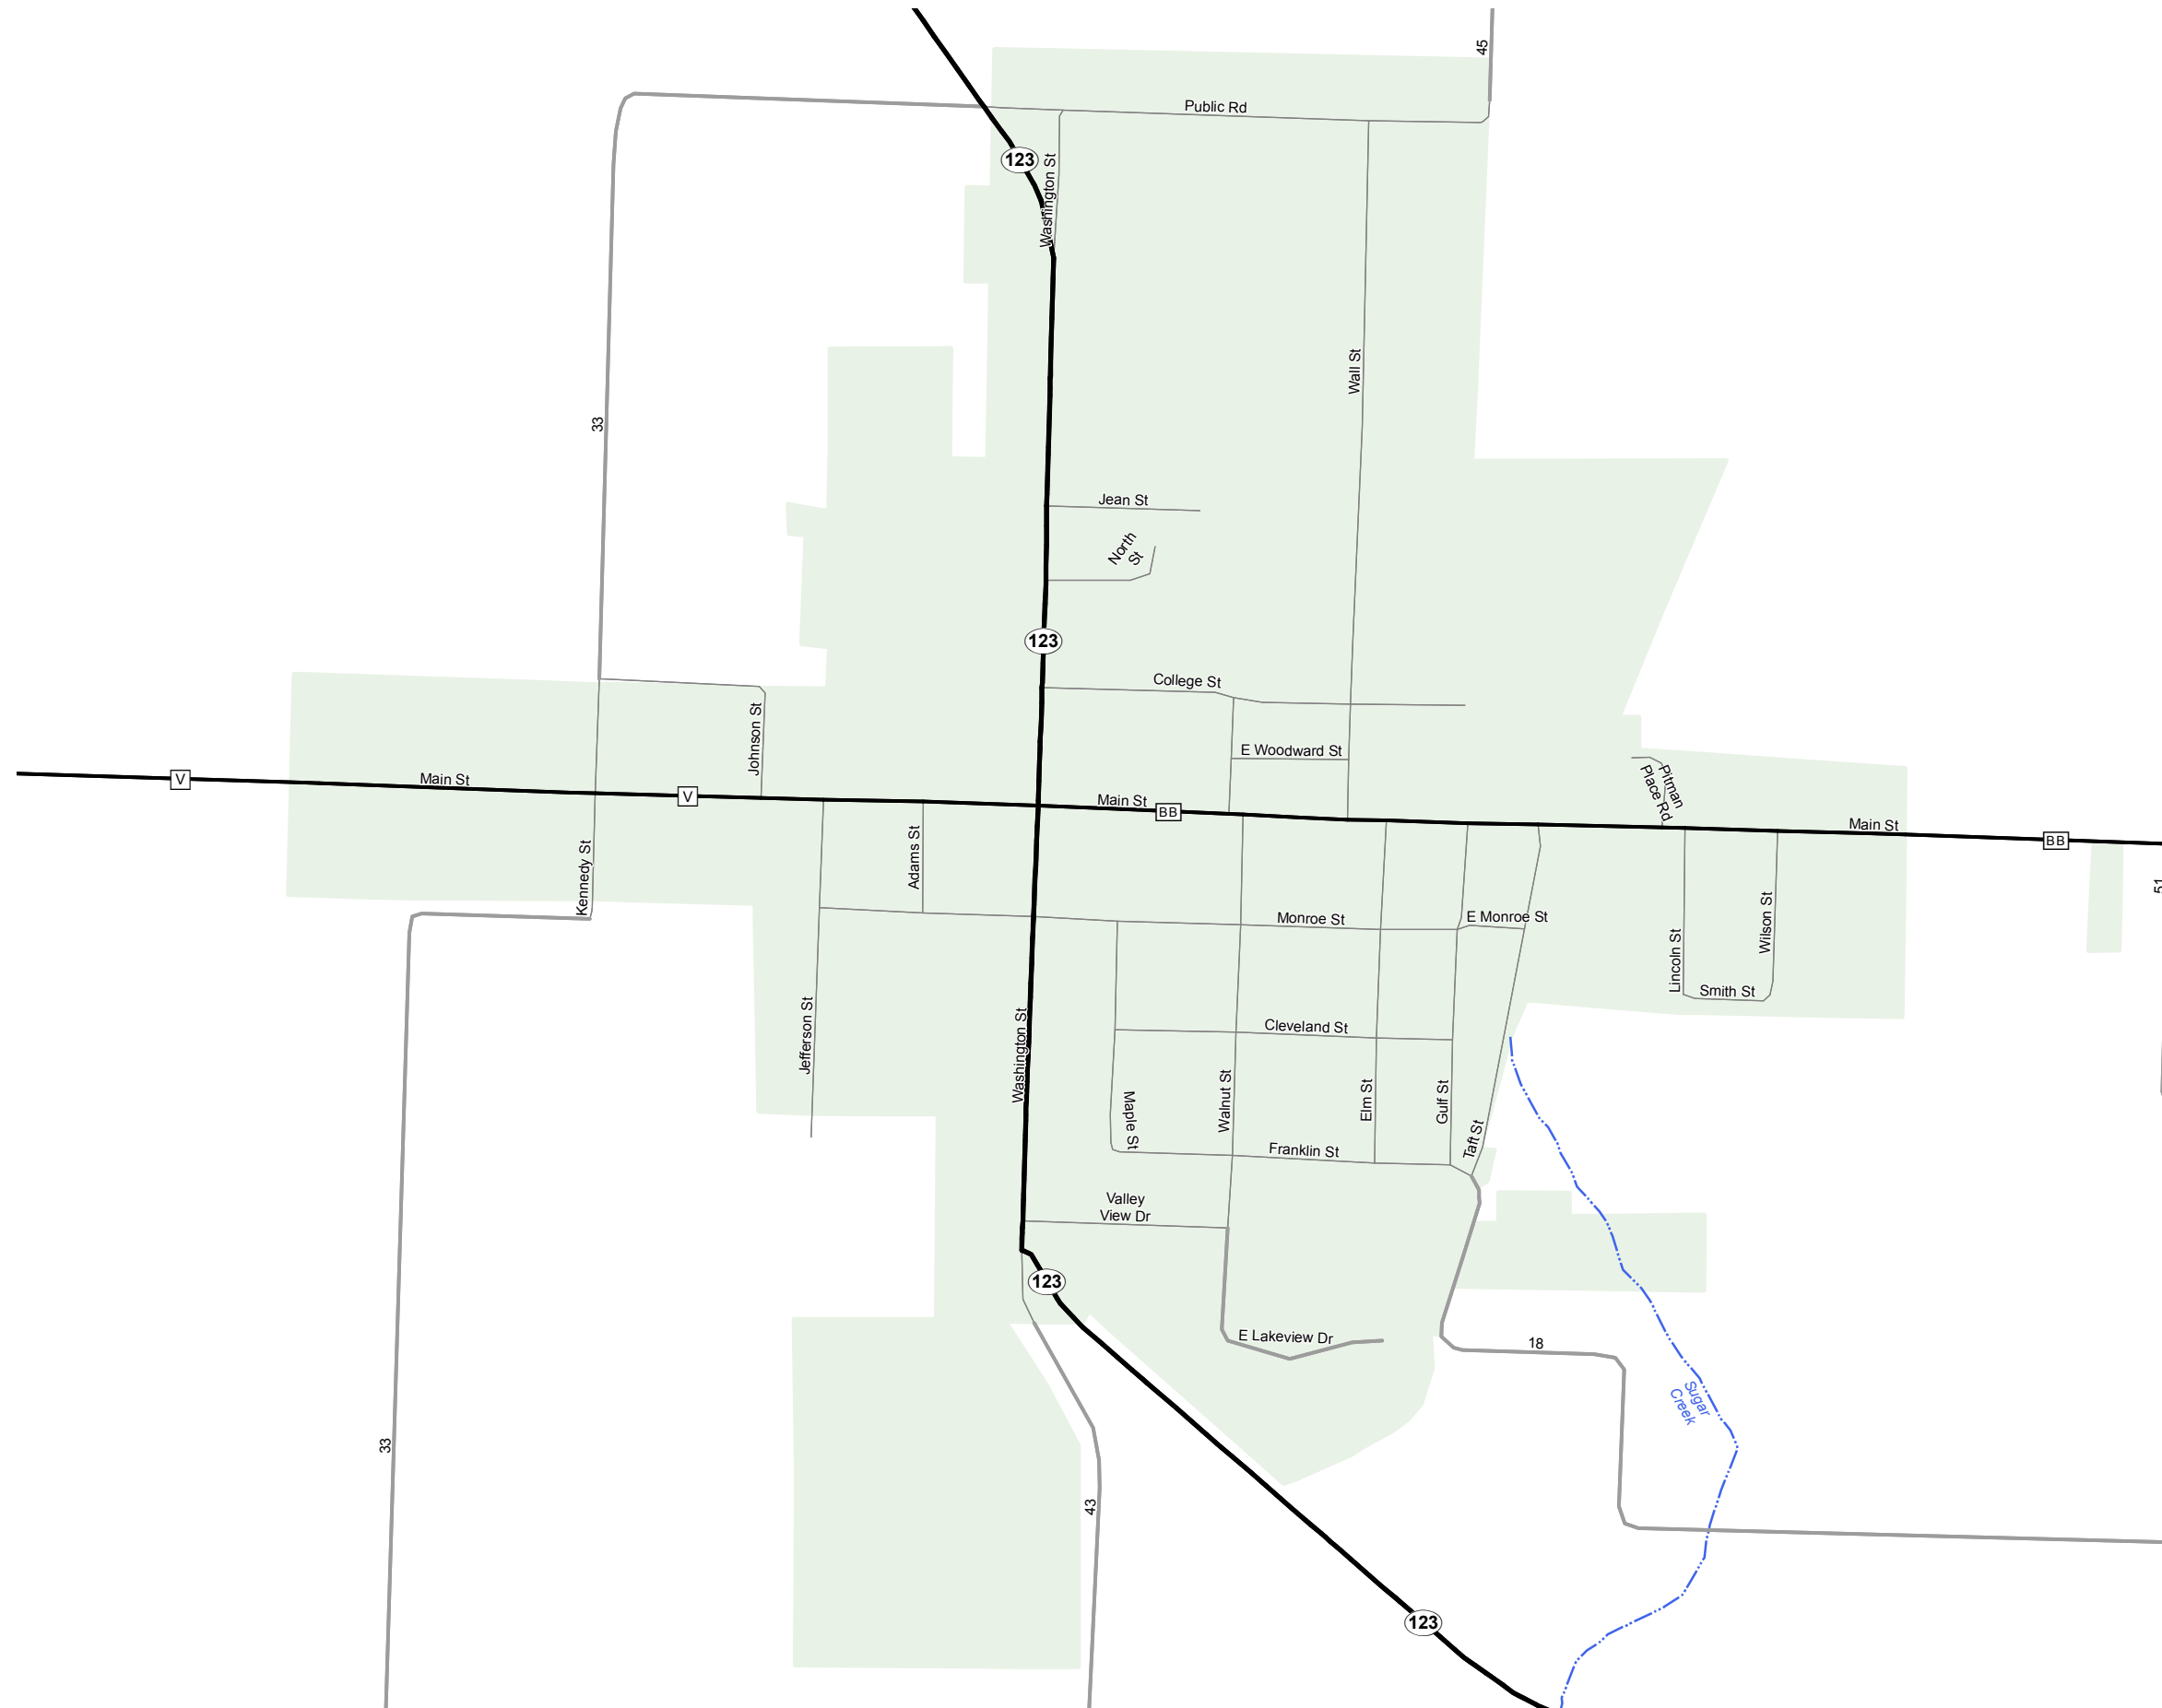

WALNUT GROVE

GREENE COUNTY
MISSOURI
SOUTHWEST DISTRICT

2015

Legend

- Interstate
- Interstate Loop
- US Route
- Business Route
- Missouri Route
- Letter Route
- County Road
- Railroad
- City Street
- Other Routes
- River or Stream
- Lake or Large River
- City Limits
- County Boundary
- Surrounding City Limits