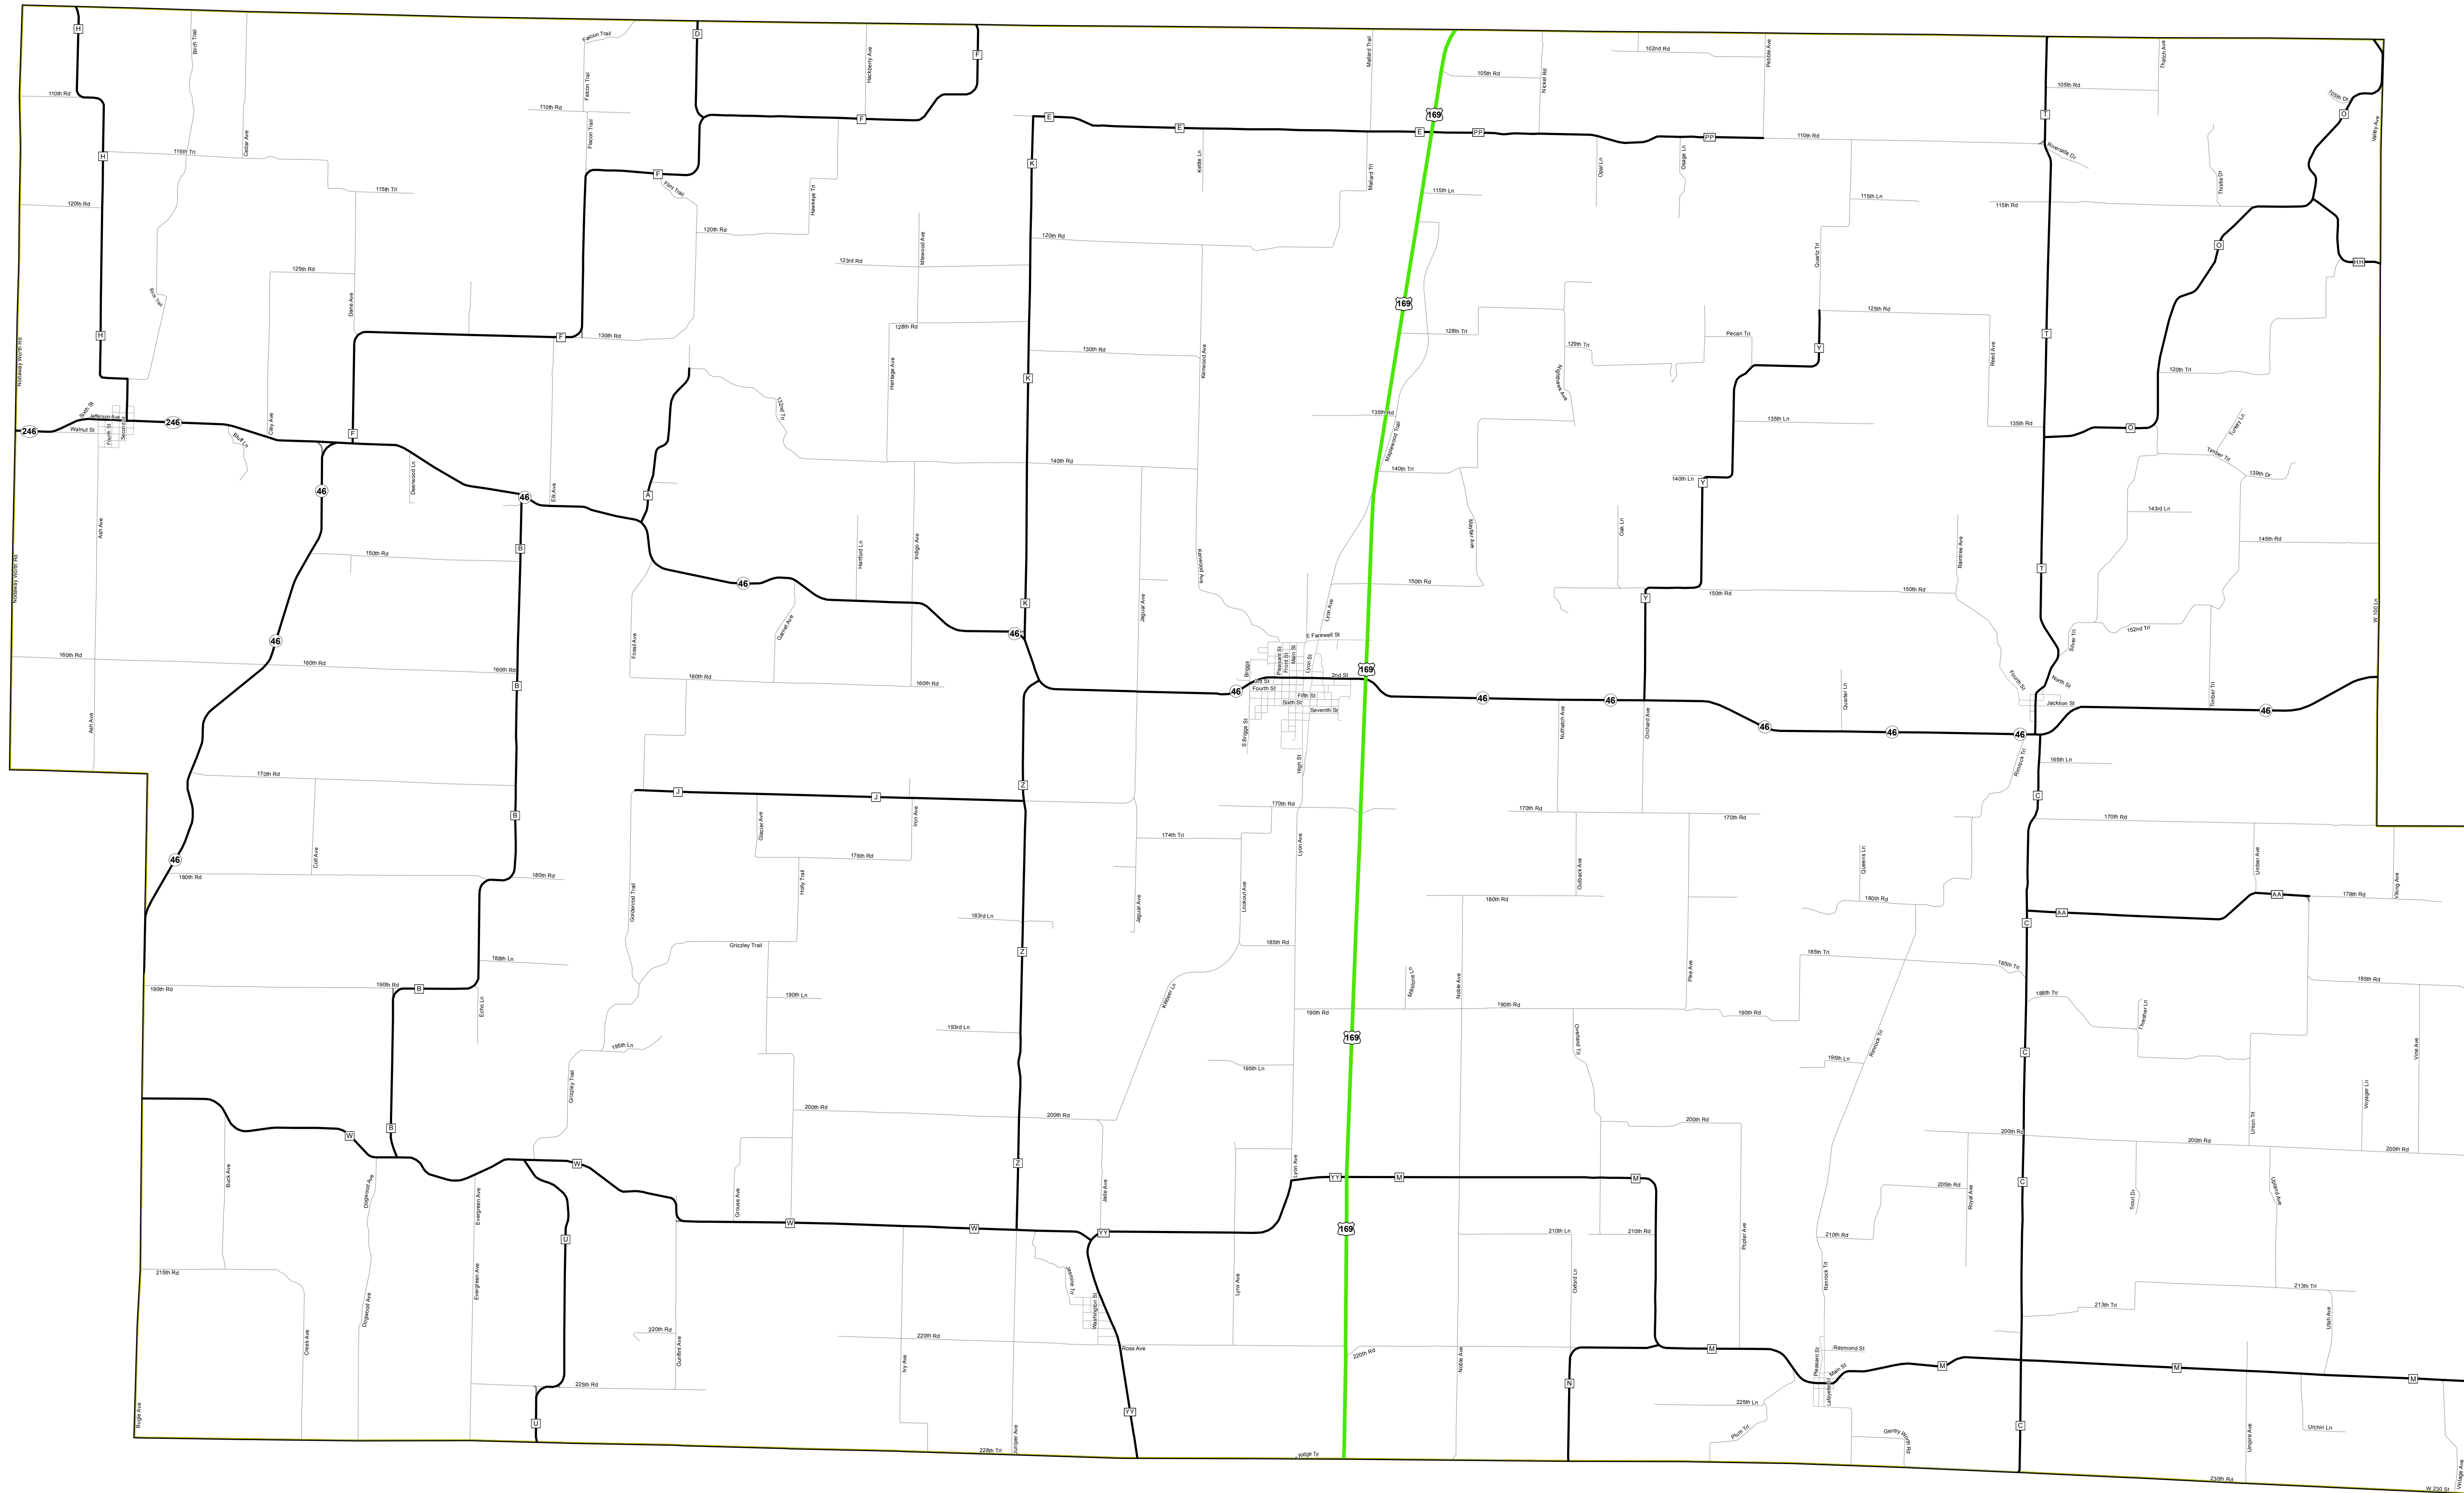

County Name:  
**WORTH**

**Legend**

-  ODA Junkyard Controlled Routes
-  State Routes  
(IS, US, MO, RT, LP, BU)
-  Other State Routes
-  County Road
-  City Street
-  Urban Area
-  County

Missouri Department of Transportation  
Transportation Planning  
1-888-ASK-MODOT  
WWW.MODOT.ORG  
Date: 4/5/2018