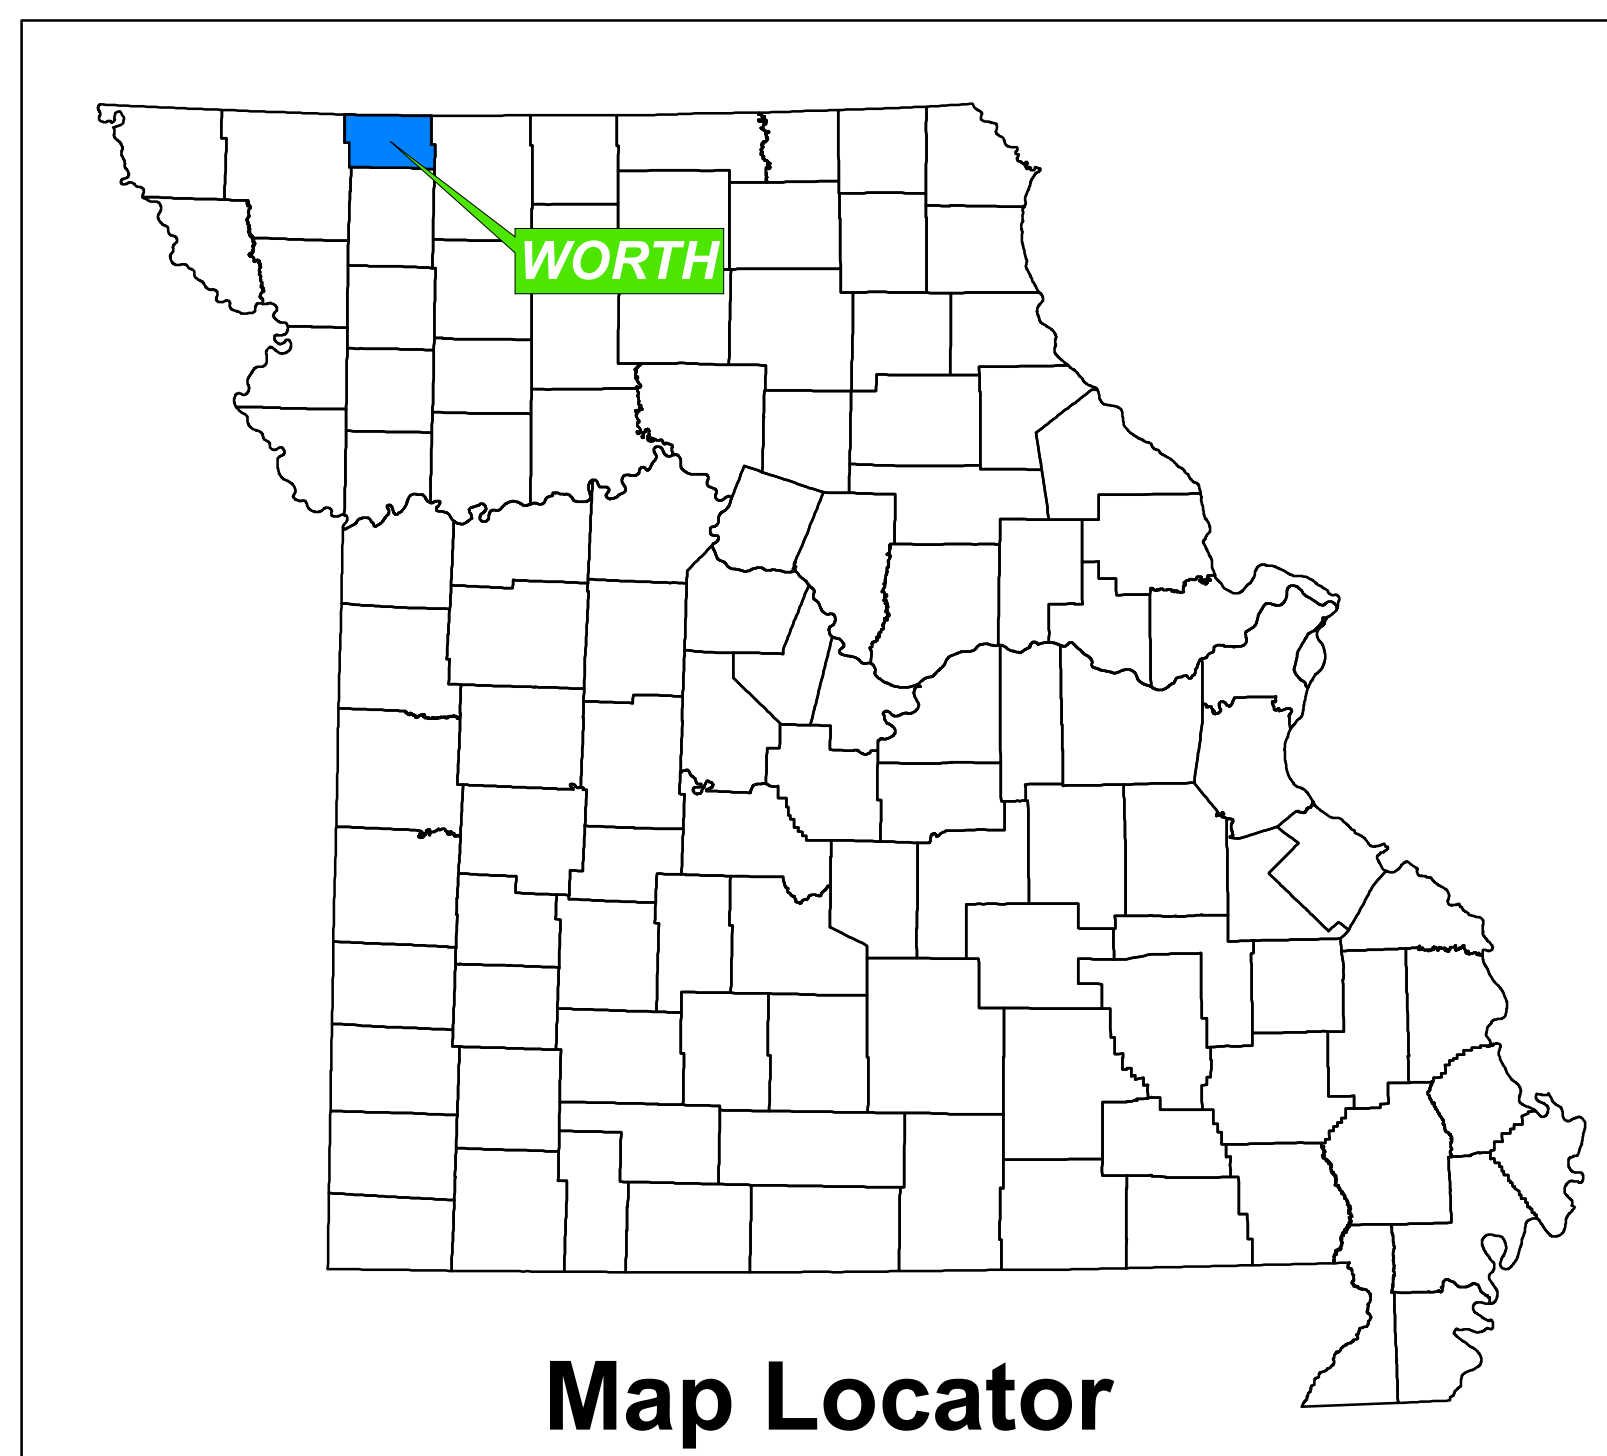

County Name:  
**WORTH**

**Legend**

-  ODA Junkyard Controlled Routes
-  State Routes  
(IS, US, MO, RT, LP, BU)
-  Other State Routes
-  County Road
-  City Street
-  Urban Area
-  County

Missouri Department of Transportation  
Transportation Planning  
1-888-ASK-MODOT  
WWW.MODOT.ORG  
Date: 4/5/2018