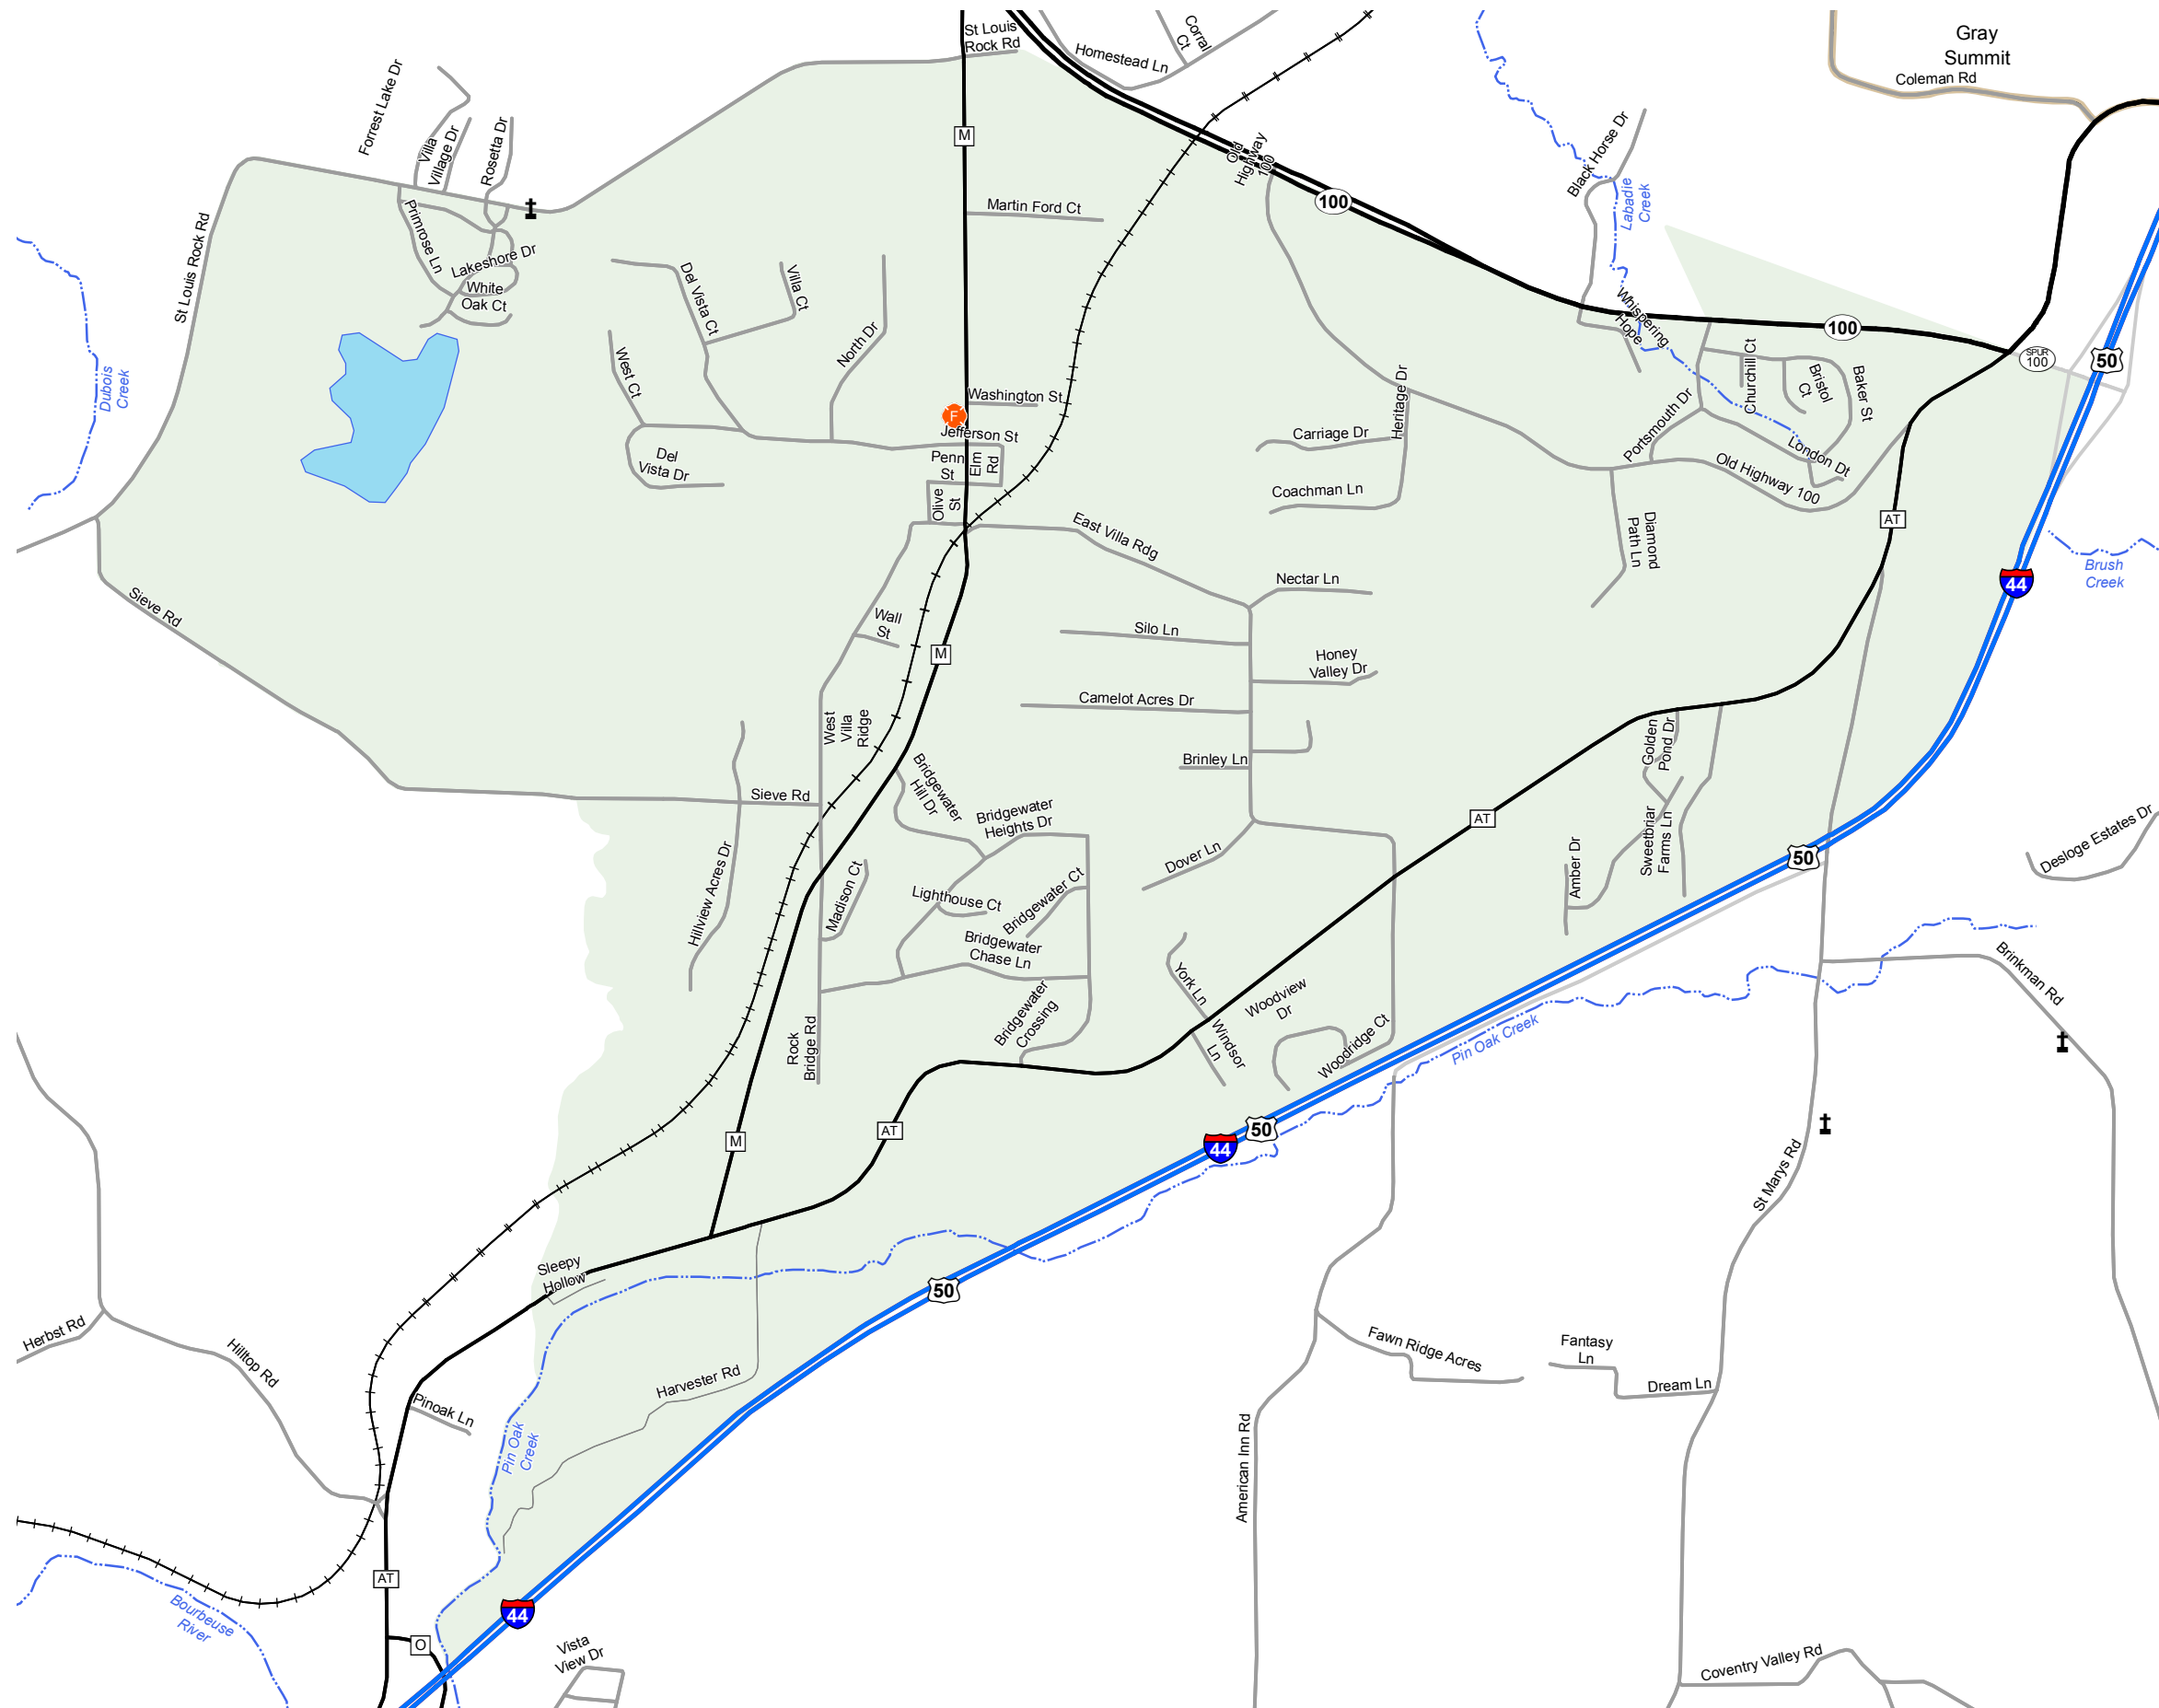

# VILLA RIDGE

FRANKLIN COUNTY

MISSOURI

ST. LOUIS DISTRICT

2015

### Legend

- Interstate
- Interstate Loop
- US Route
- Business Route
- Missouri Route
- Letter Route
- County Road
- Railroad
- City Street
- Other Routes
- River or Stream
- Lake or Large River
- City Limits
- County Boundary
- Surrounding City Limits
- Fire Department
- Law Enforcement
- MSHP Office
- County Courthouse
- Hospital
- MoDOT Office
- MoDOT Maintenance Building
- Cemeteries
- Airport
- Amtrak Stations