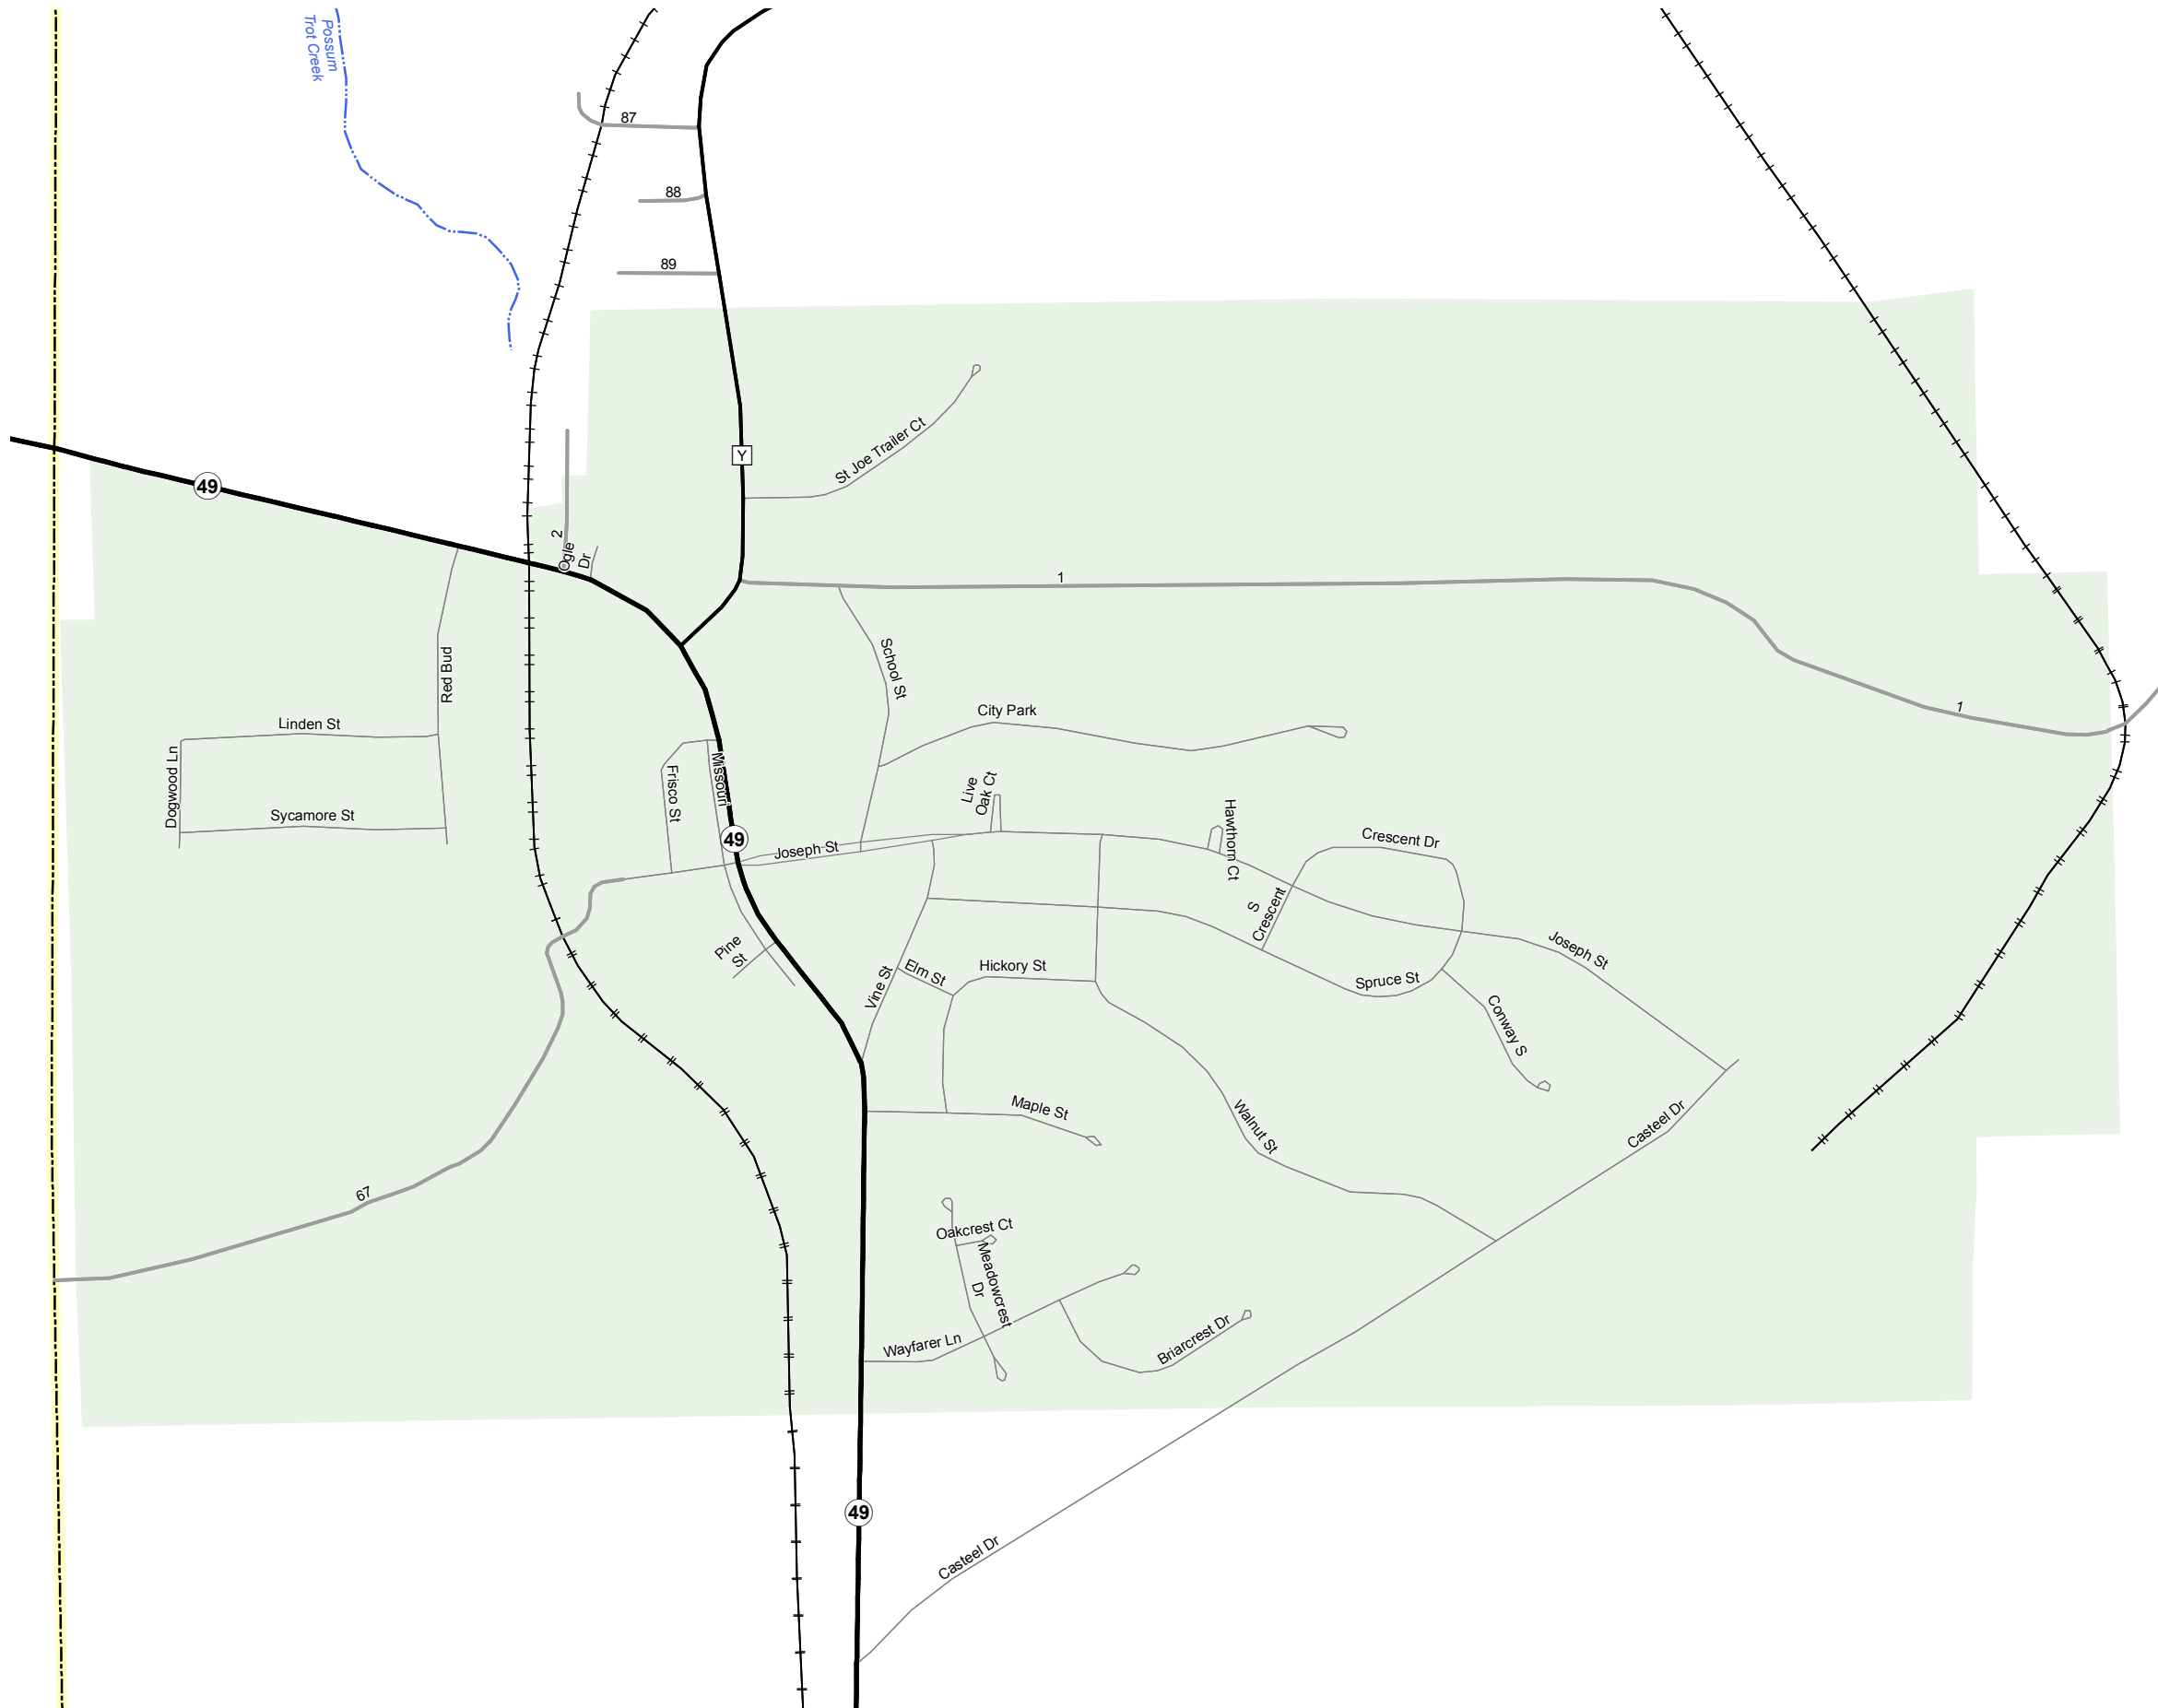

VIBURNUM

IRON COUNTY

MISSOURI

SOUTHEAST DISTRICT

2015

Legend

- Interstate
- Interstate Loop
- US Route
- Business Route
- Missouri Route
- Letter Route
- County Road
- Railroad
- City Street
- Other Routes
- River or Stream
- Lake or Large River
- City Limits
- County Boundary
- Surrounding City Limits

Map Locator

MISSOURI DEPARTMENT OF TRANSPORTATION
TRANSPORTATION PLANNING
1-888-ASK-MODOT
WWW.MODOT.ORG
JANUARY, 2015