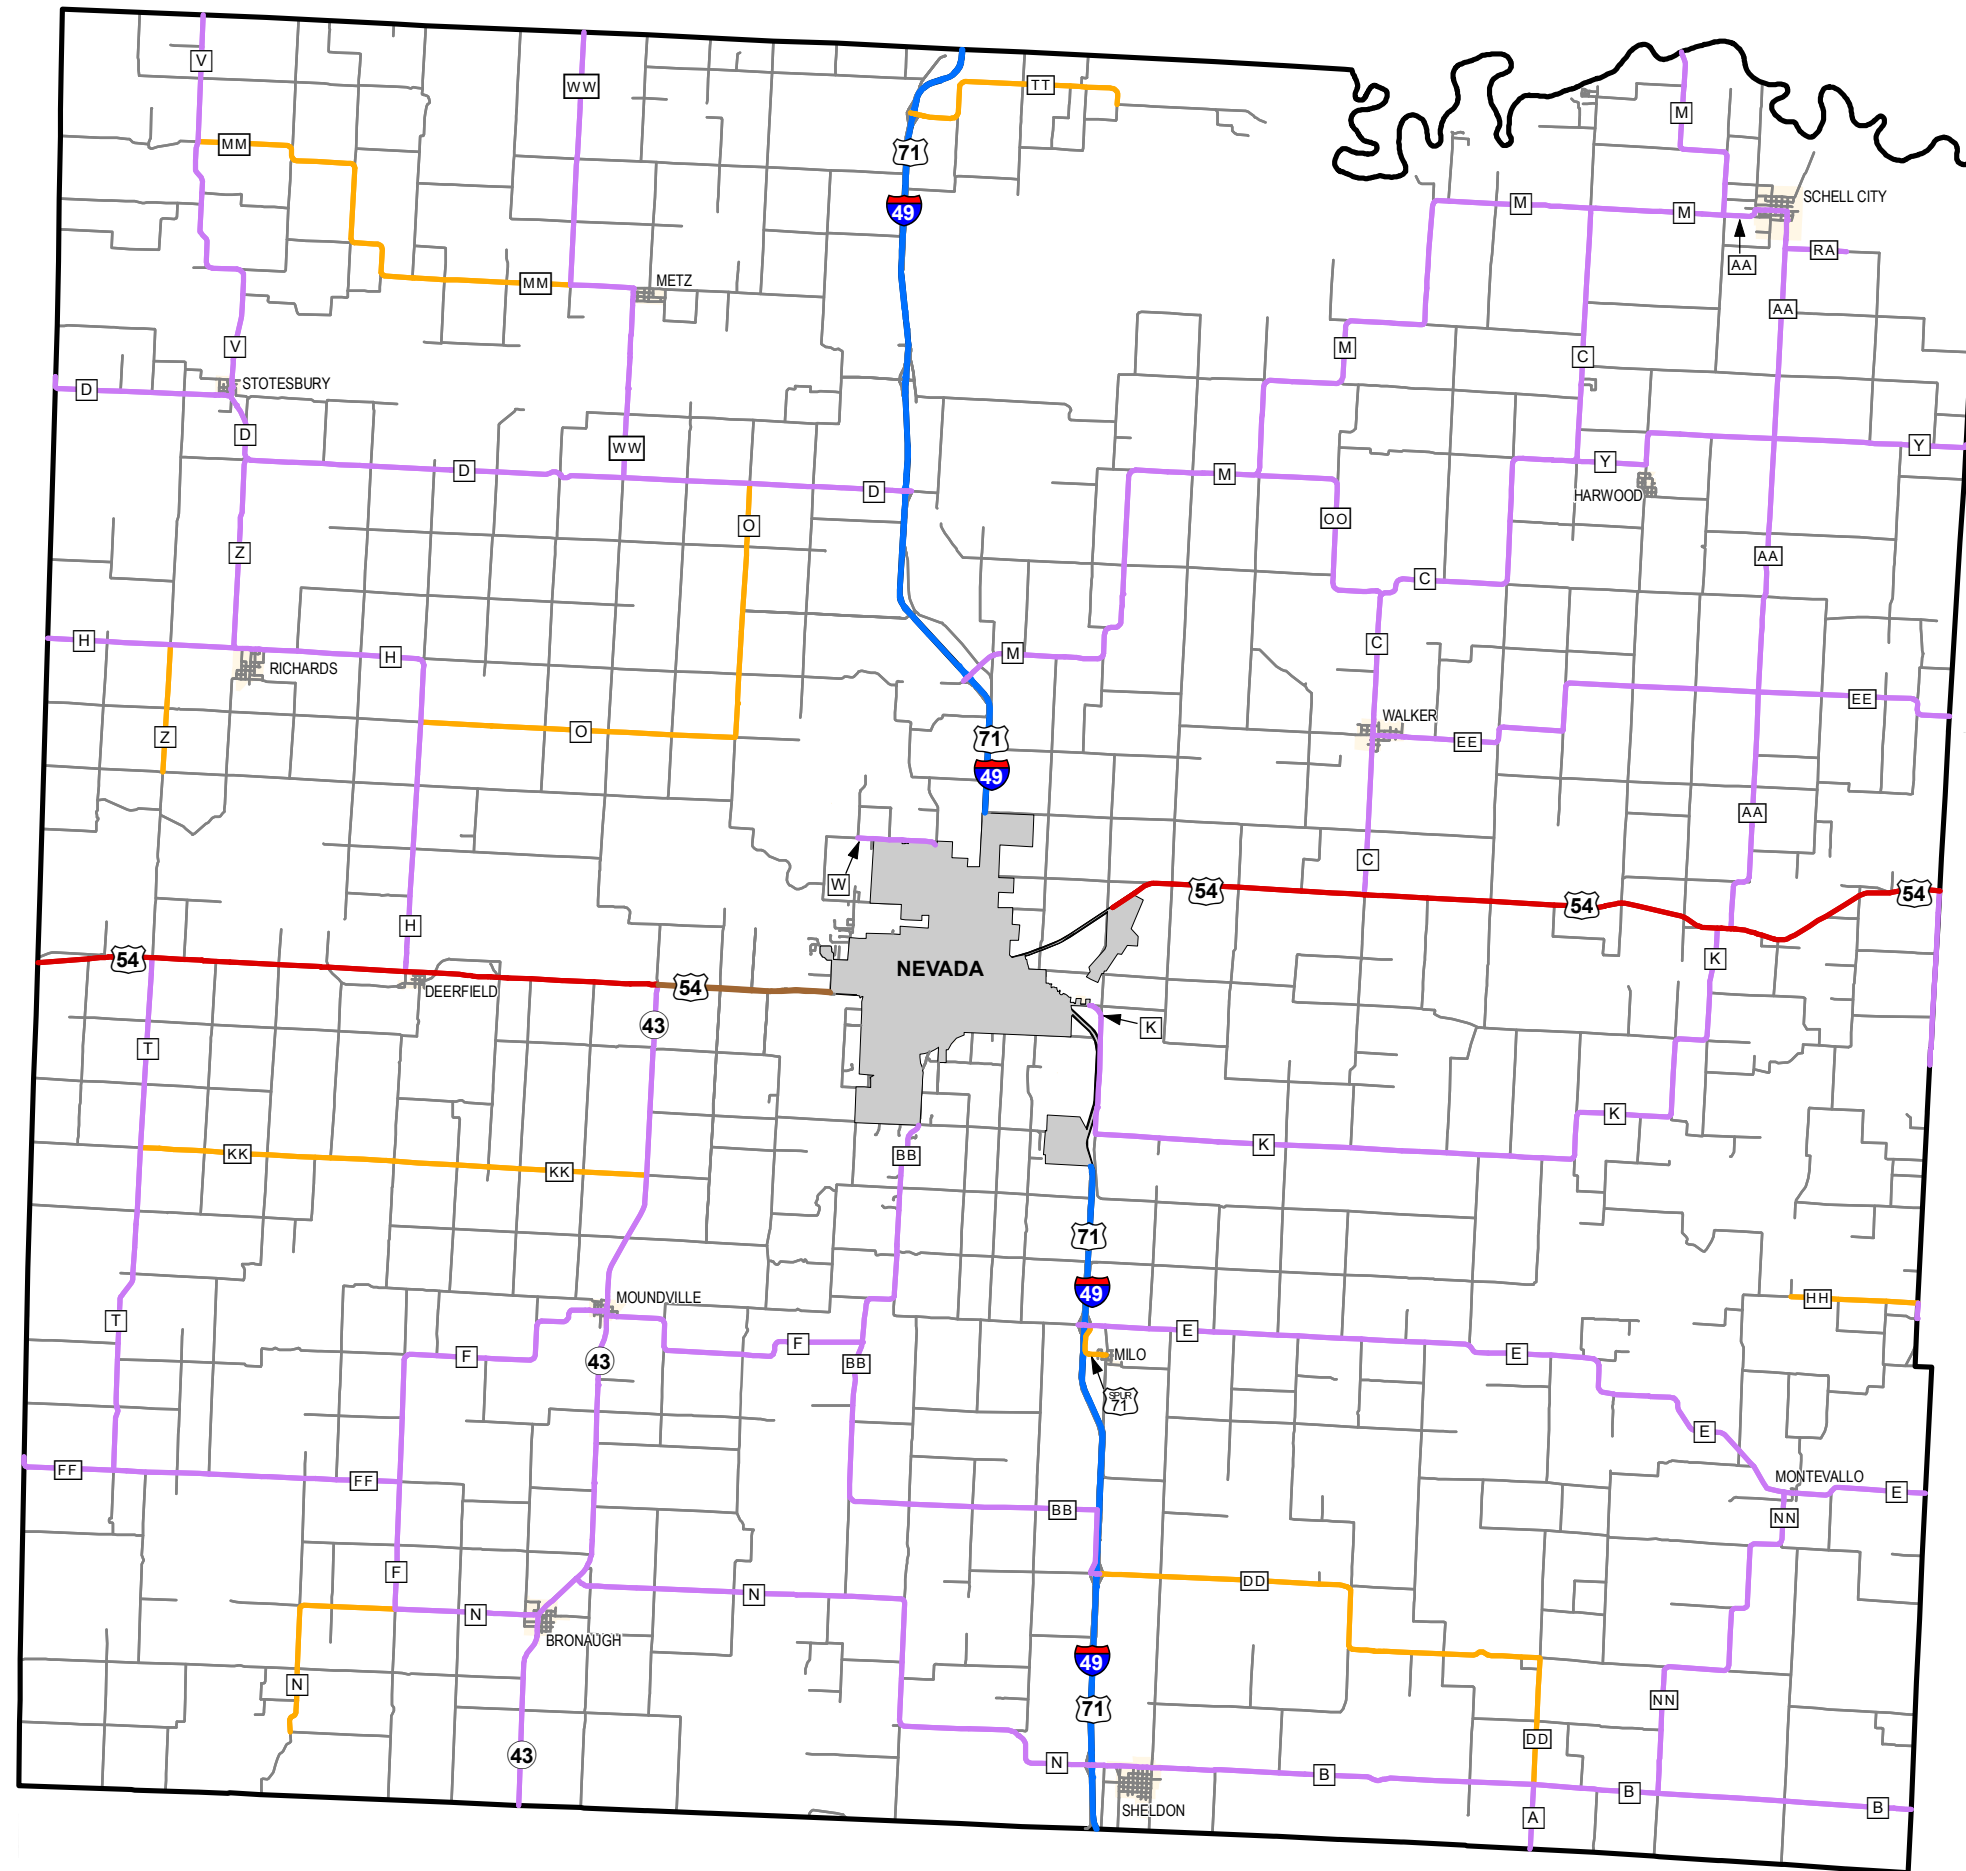

Rural Functional Classification

VERNON COUNTY

Missouri

FUNCTIONAL CLASS

- Interstate —
- Other Freeway and Expressway —
- Other Principal Arterial —
- Minor Arterial —
- Major Collector —
- Minor Collector —
- Local —

CITY

URBAN AREA

Federal-Aid highways exclude local roads and rural minor collectors.

Transportation Planning
 105 W. Capitol Ave.
 Jefferson City, MO 65102
 Phone (573) 526-5478
 Fax (573) 526-8052

Approved January 16, 2014