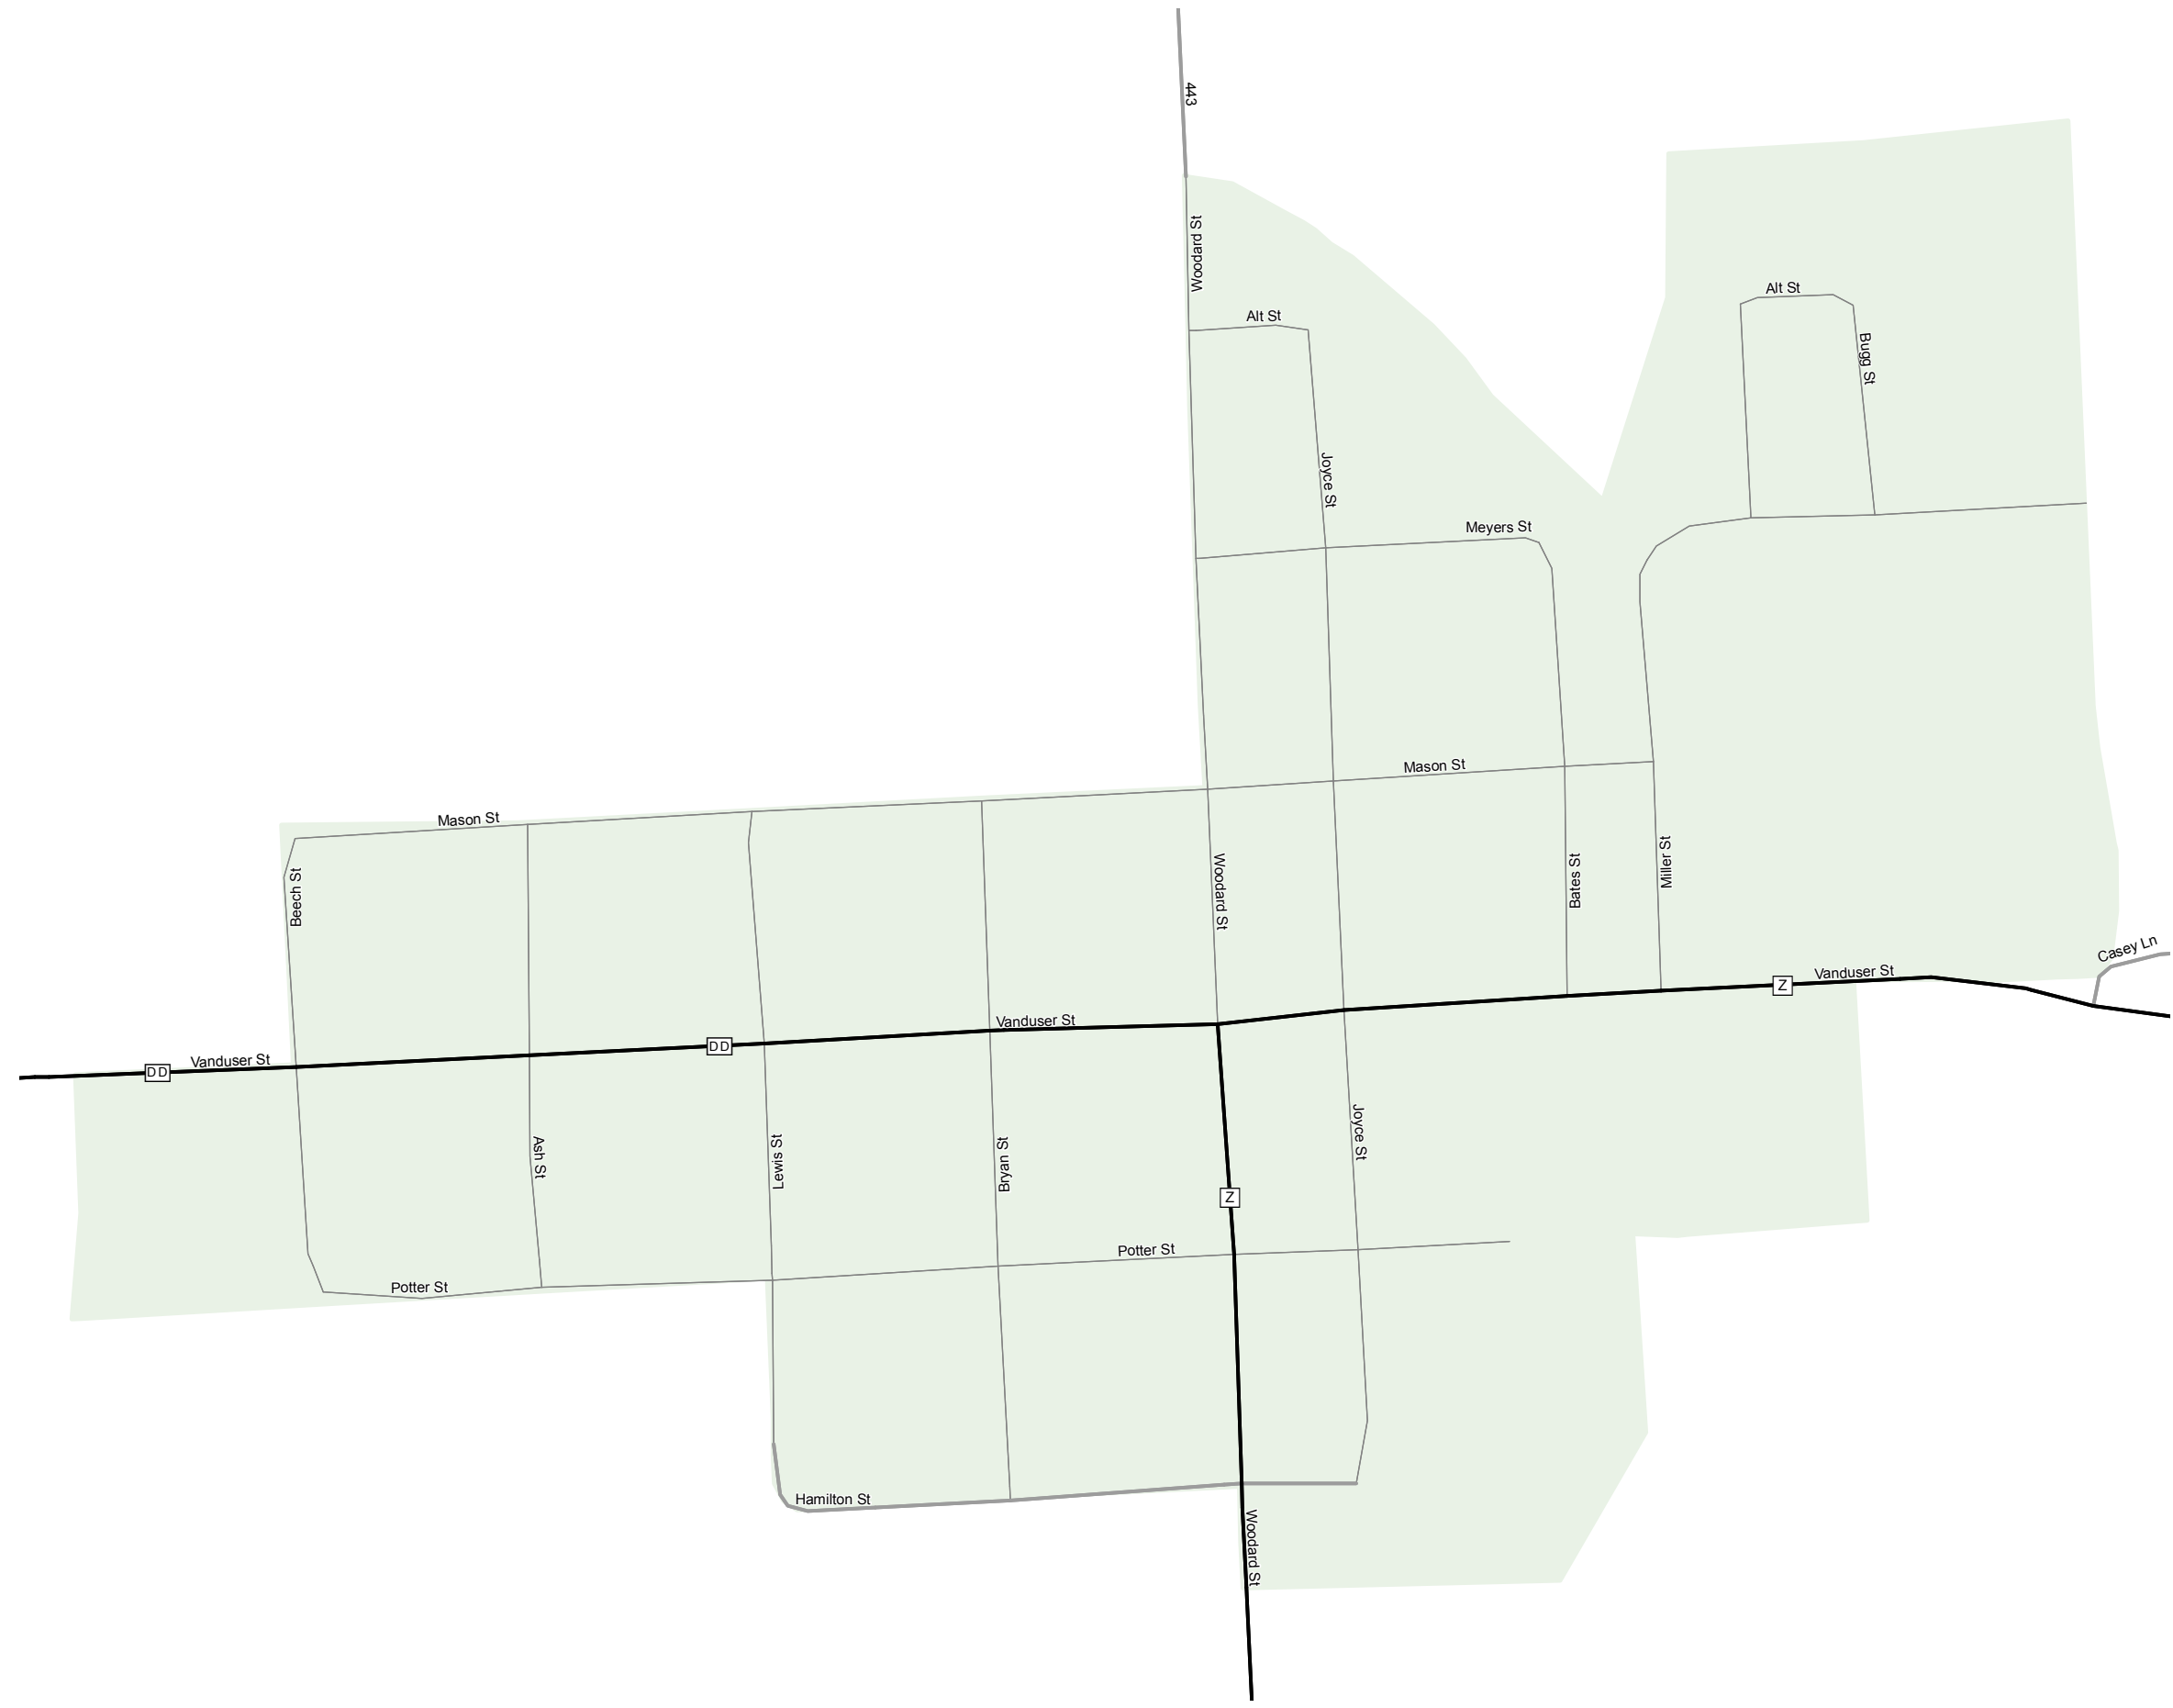

VANDUSER

SCOTT COUNTY

MISSOURI

SOUTHEAST DISTRICT

2015

Legend

- Interstate
- Interstate Loop
- US Route
- Business Route
- Missouri Route
- Letter Route
- County Road
- Railroad
- City Street
- Other Routes
- River or Stream
- Lake or Large River
- City Limits
- County Boundary
- Surrounding City Limits