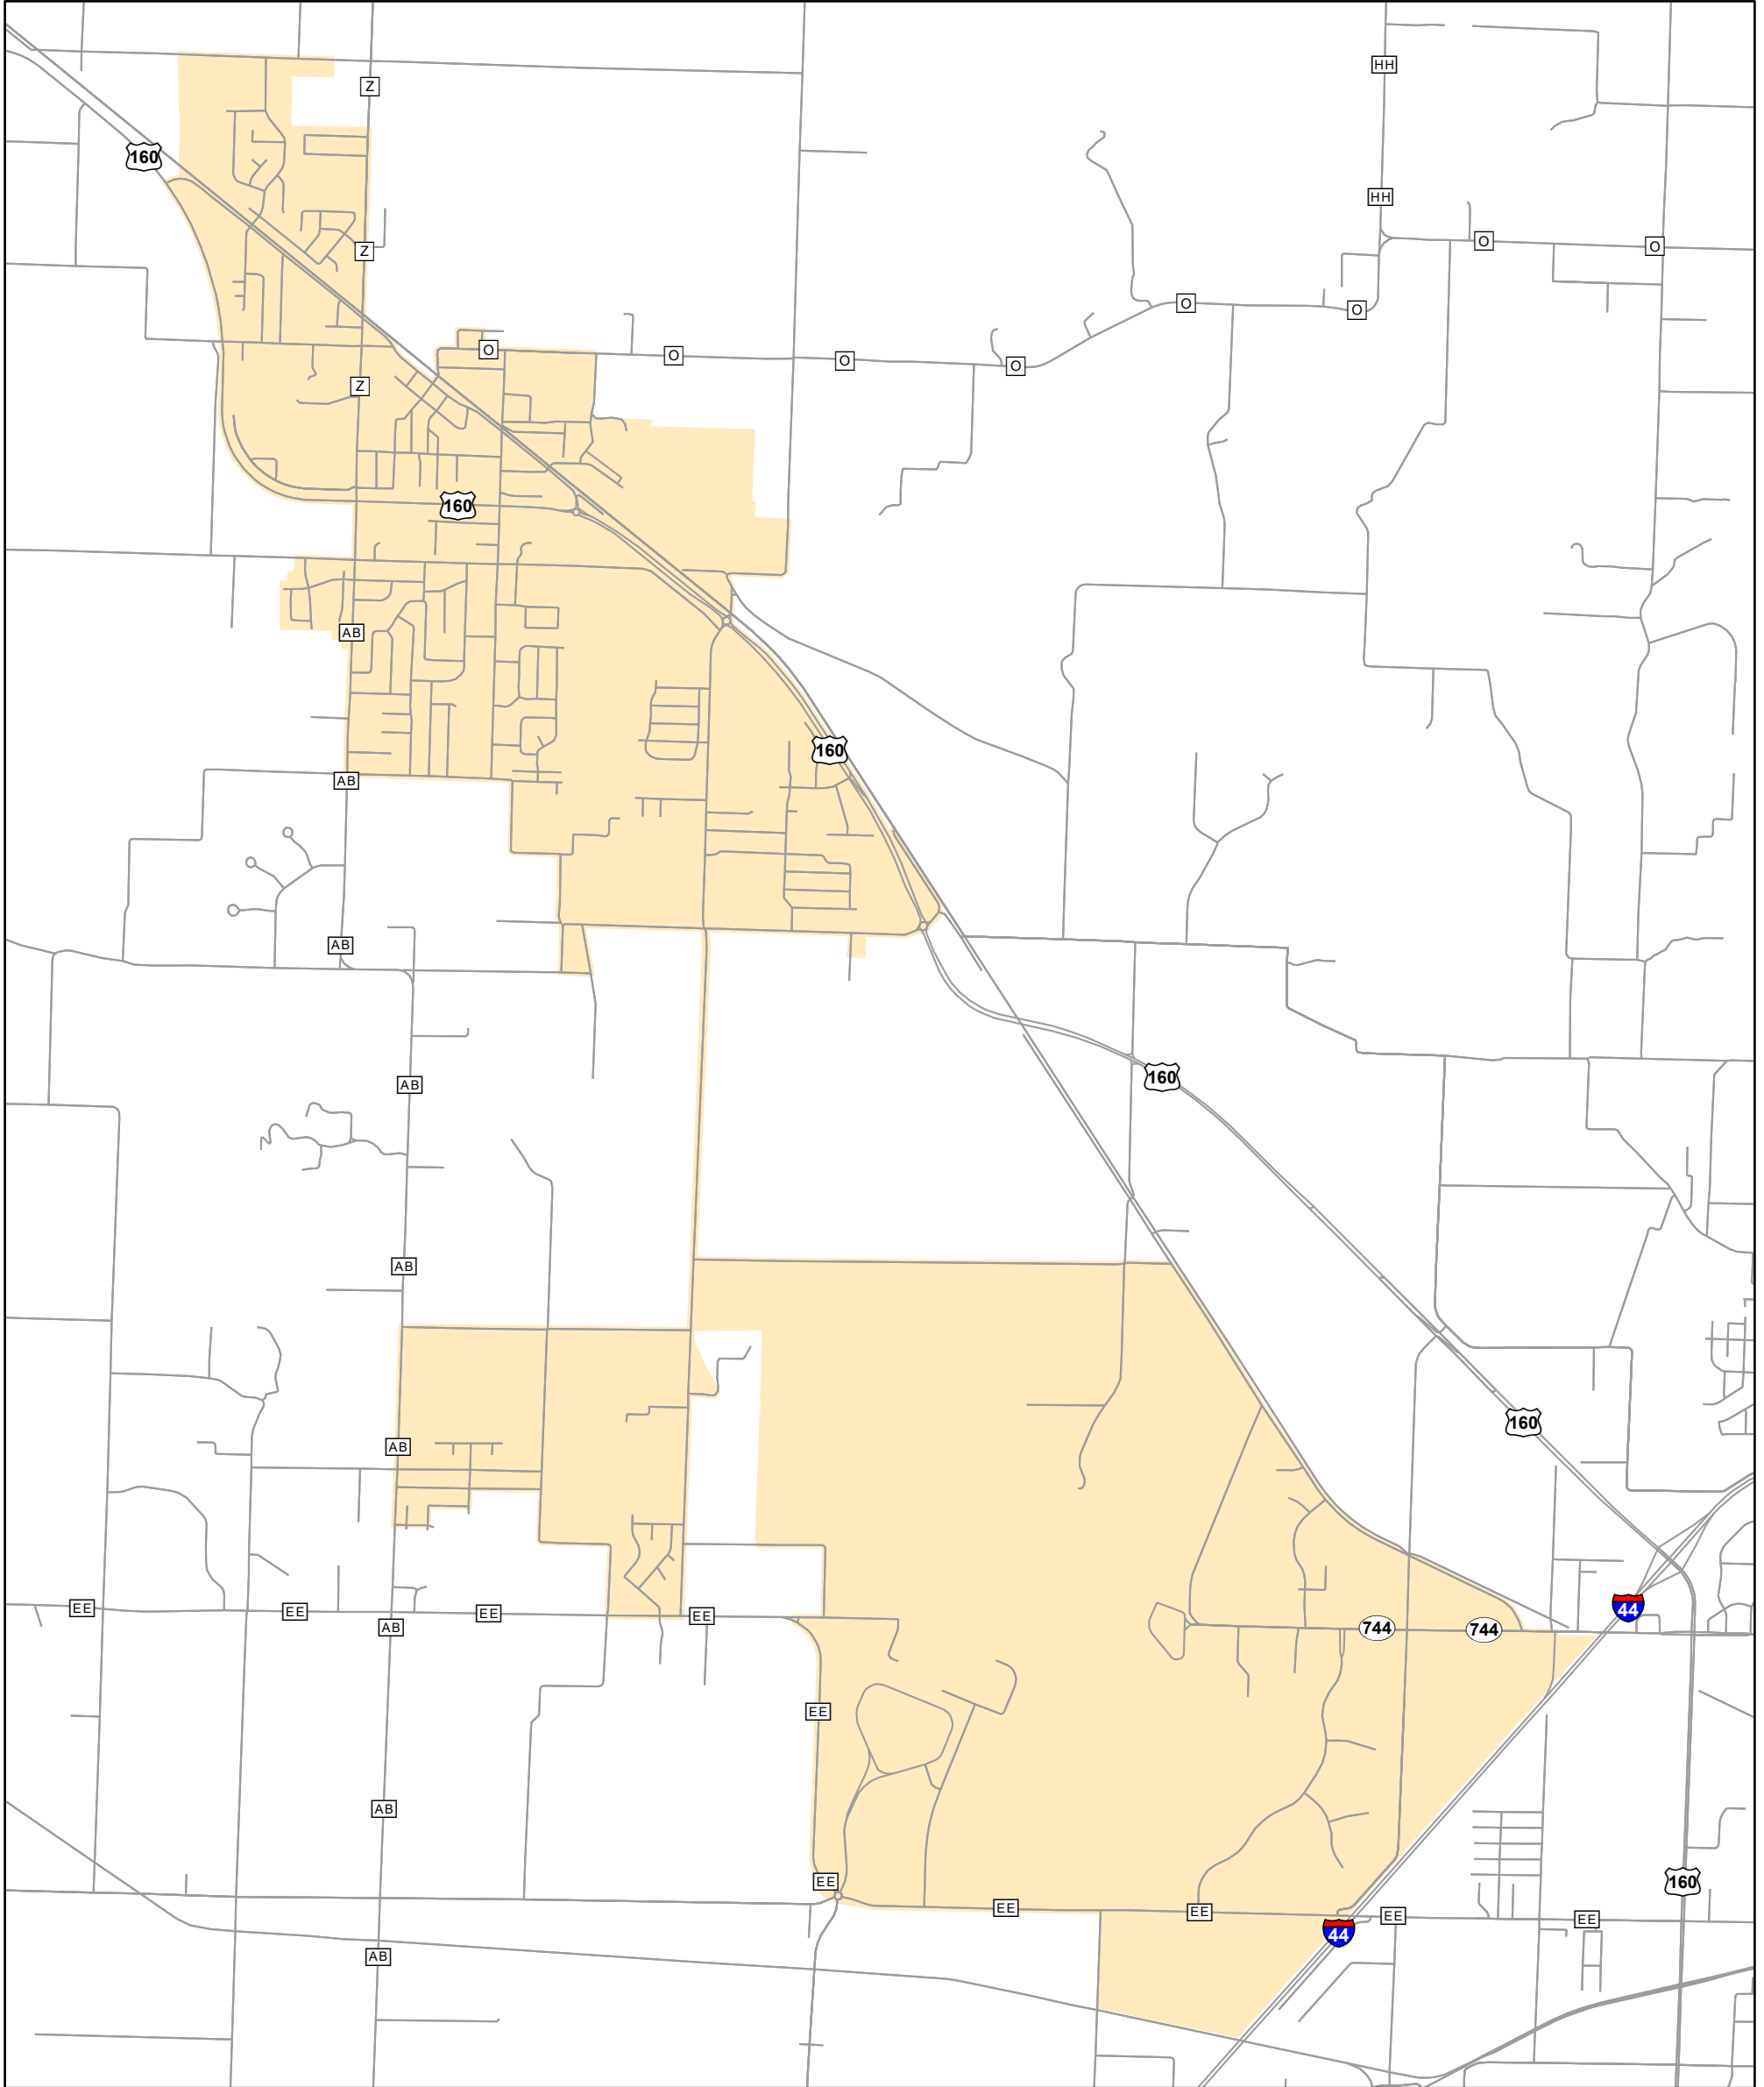

State System Urban Area

WILLARD, MISSOURI

105 W. Capitol Ave.
Jefferson City, MO 65102
Phone (573) 526-5478
Fax (573) 526-8052

April 2026

State System Class	Miles
Interstate	0
Primary	4.241
Supplementary	8.79
State Marked - NOS	
Other Roads	
Urban Area	