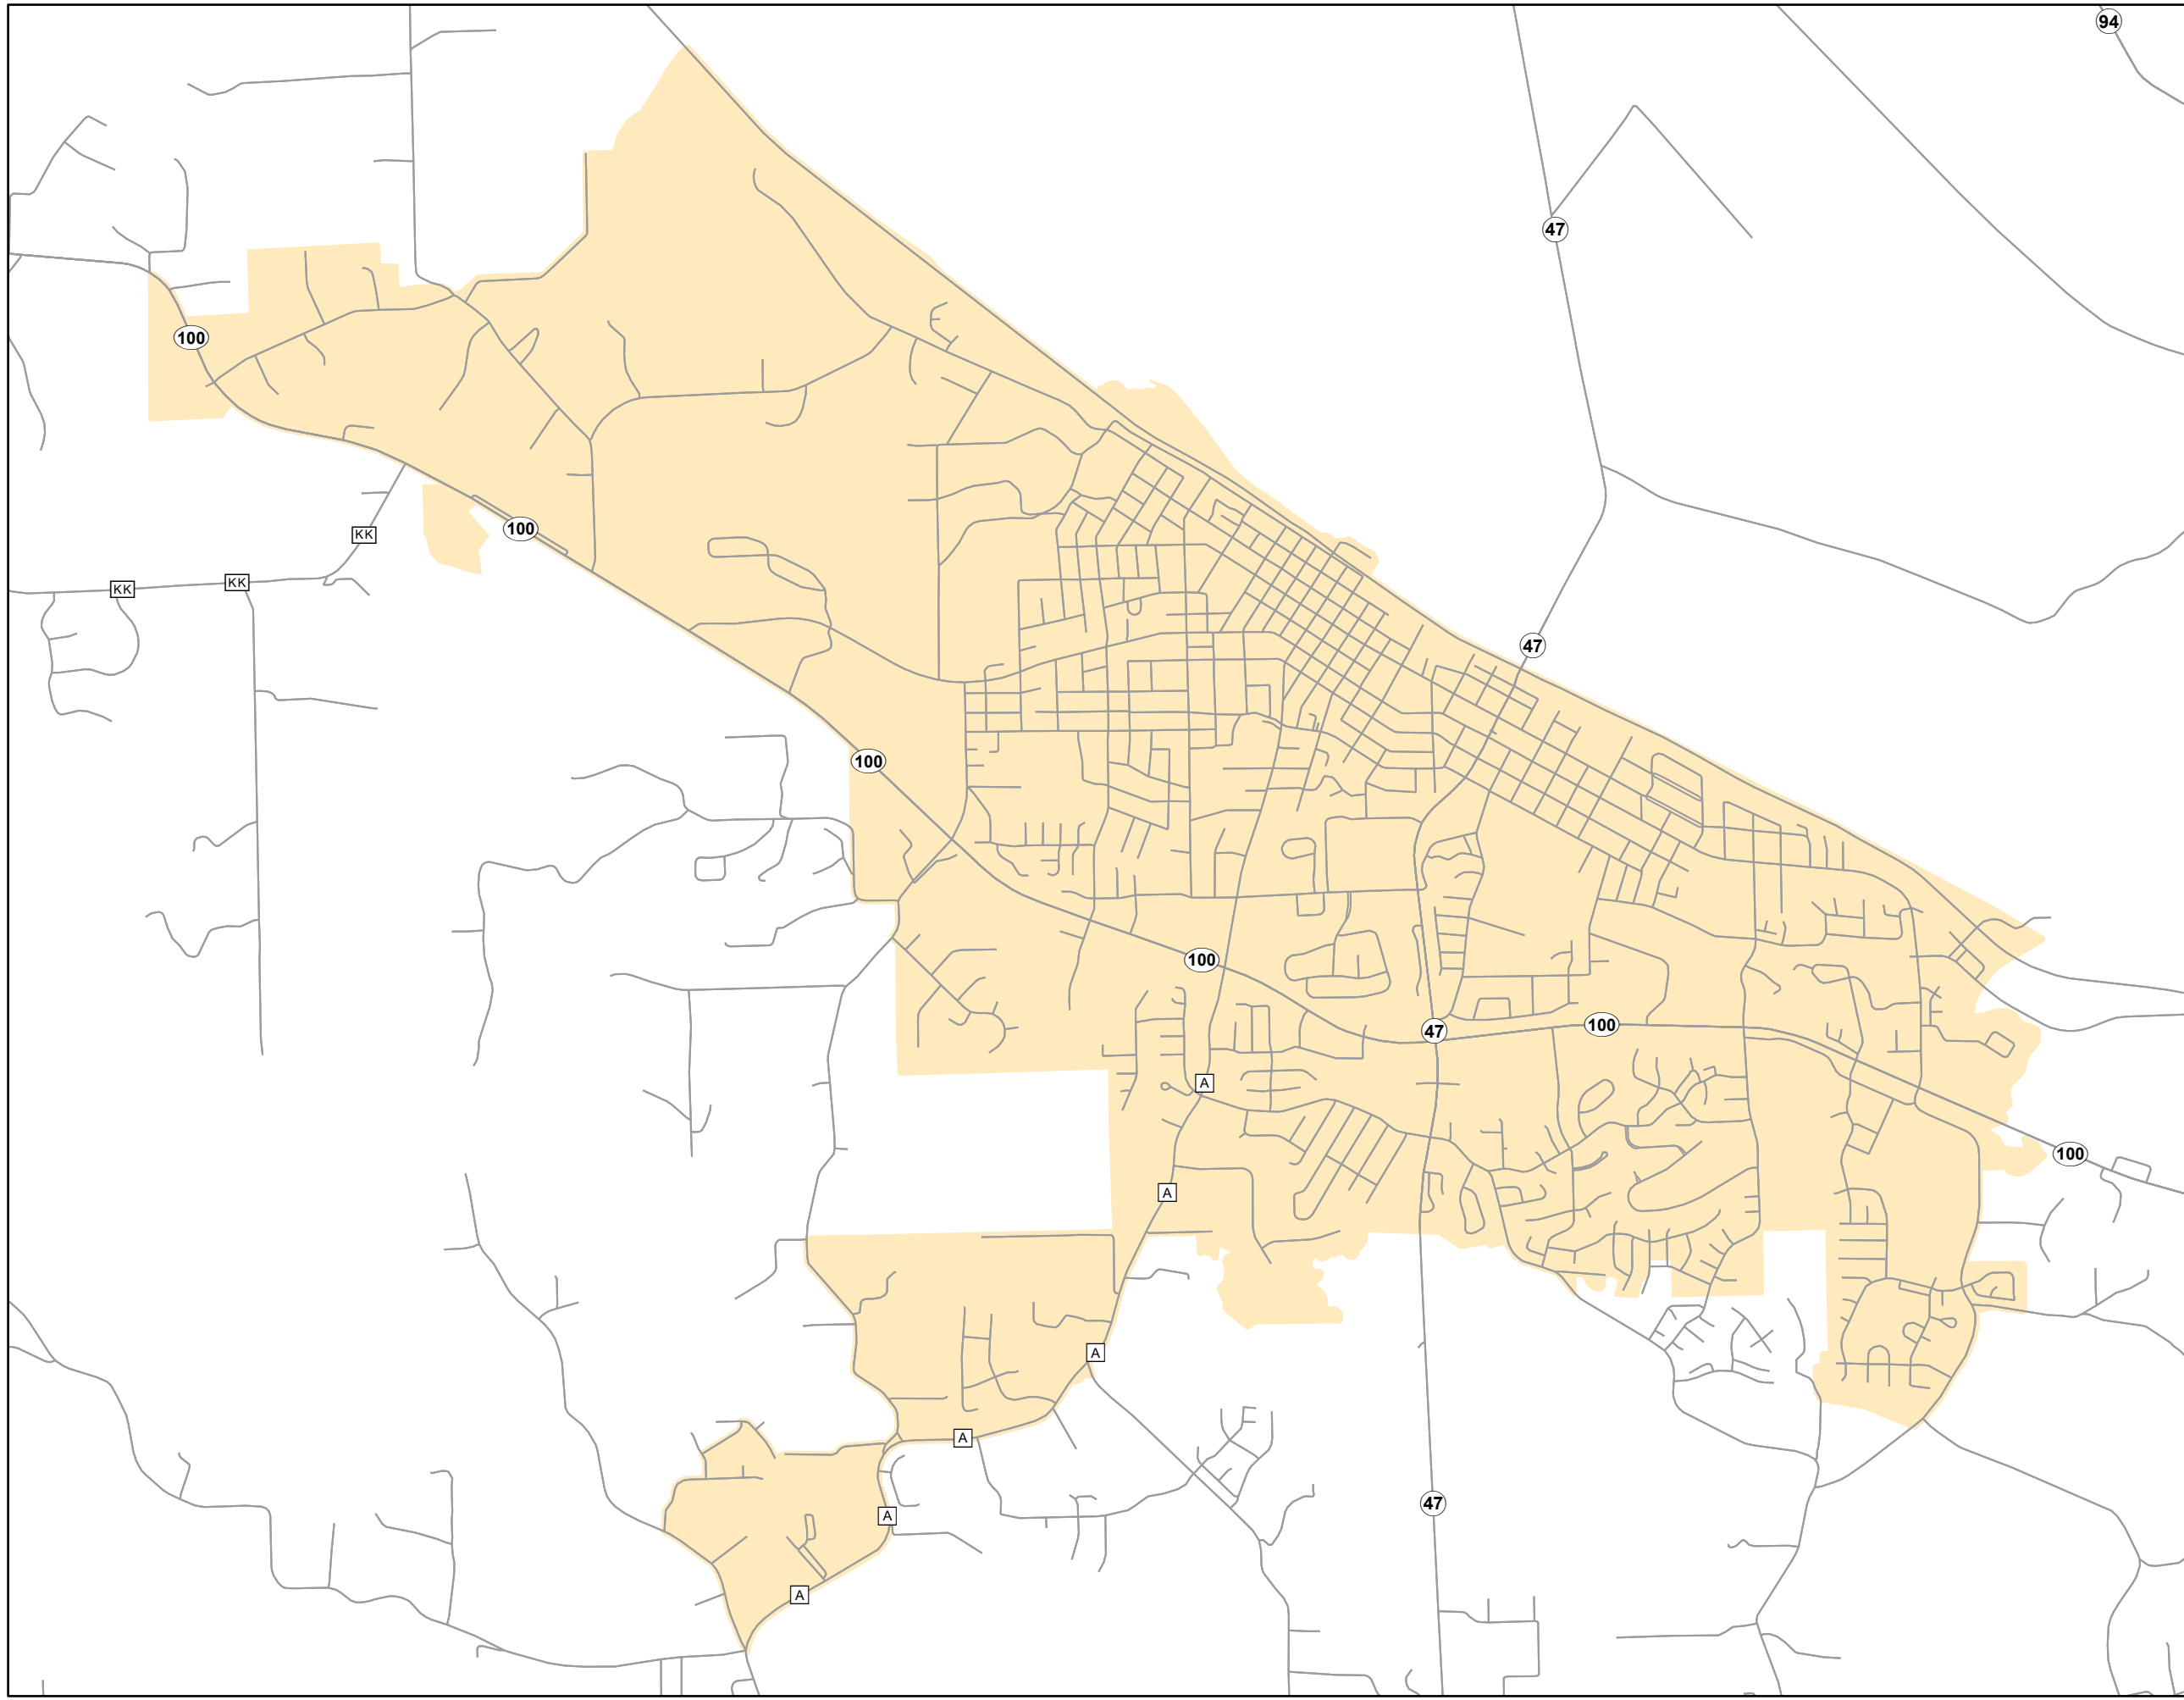

State System Urban Area

WASHINGTON
MISSOURI

State System Class	Miles
Interstate	0
Primary	8.586
Supplementary	3
State Marked - NOS	
Other Roads	
Urban Area	

105 W. Capitol Ave.
Jefferson City, MO 65102
Phone (573) 526-5478
Fax (573) 526-8052

April 2026