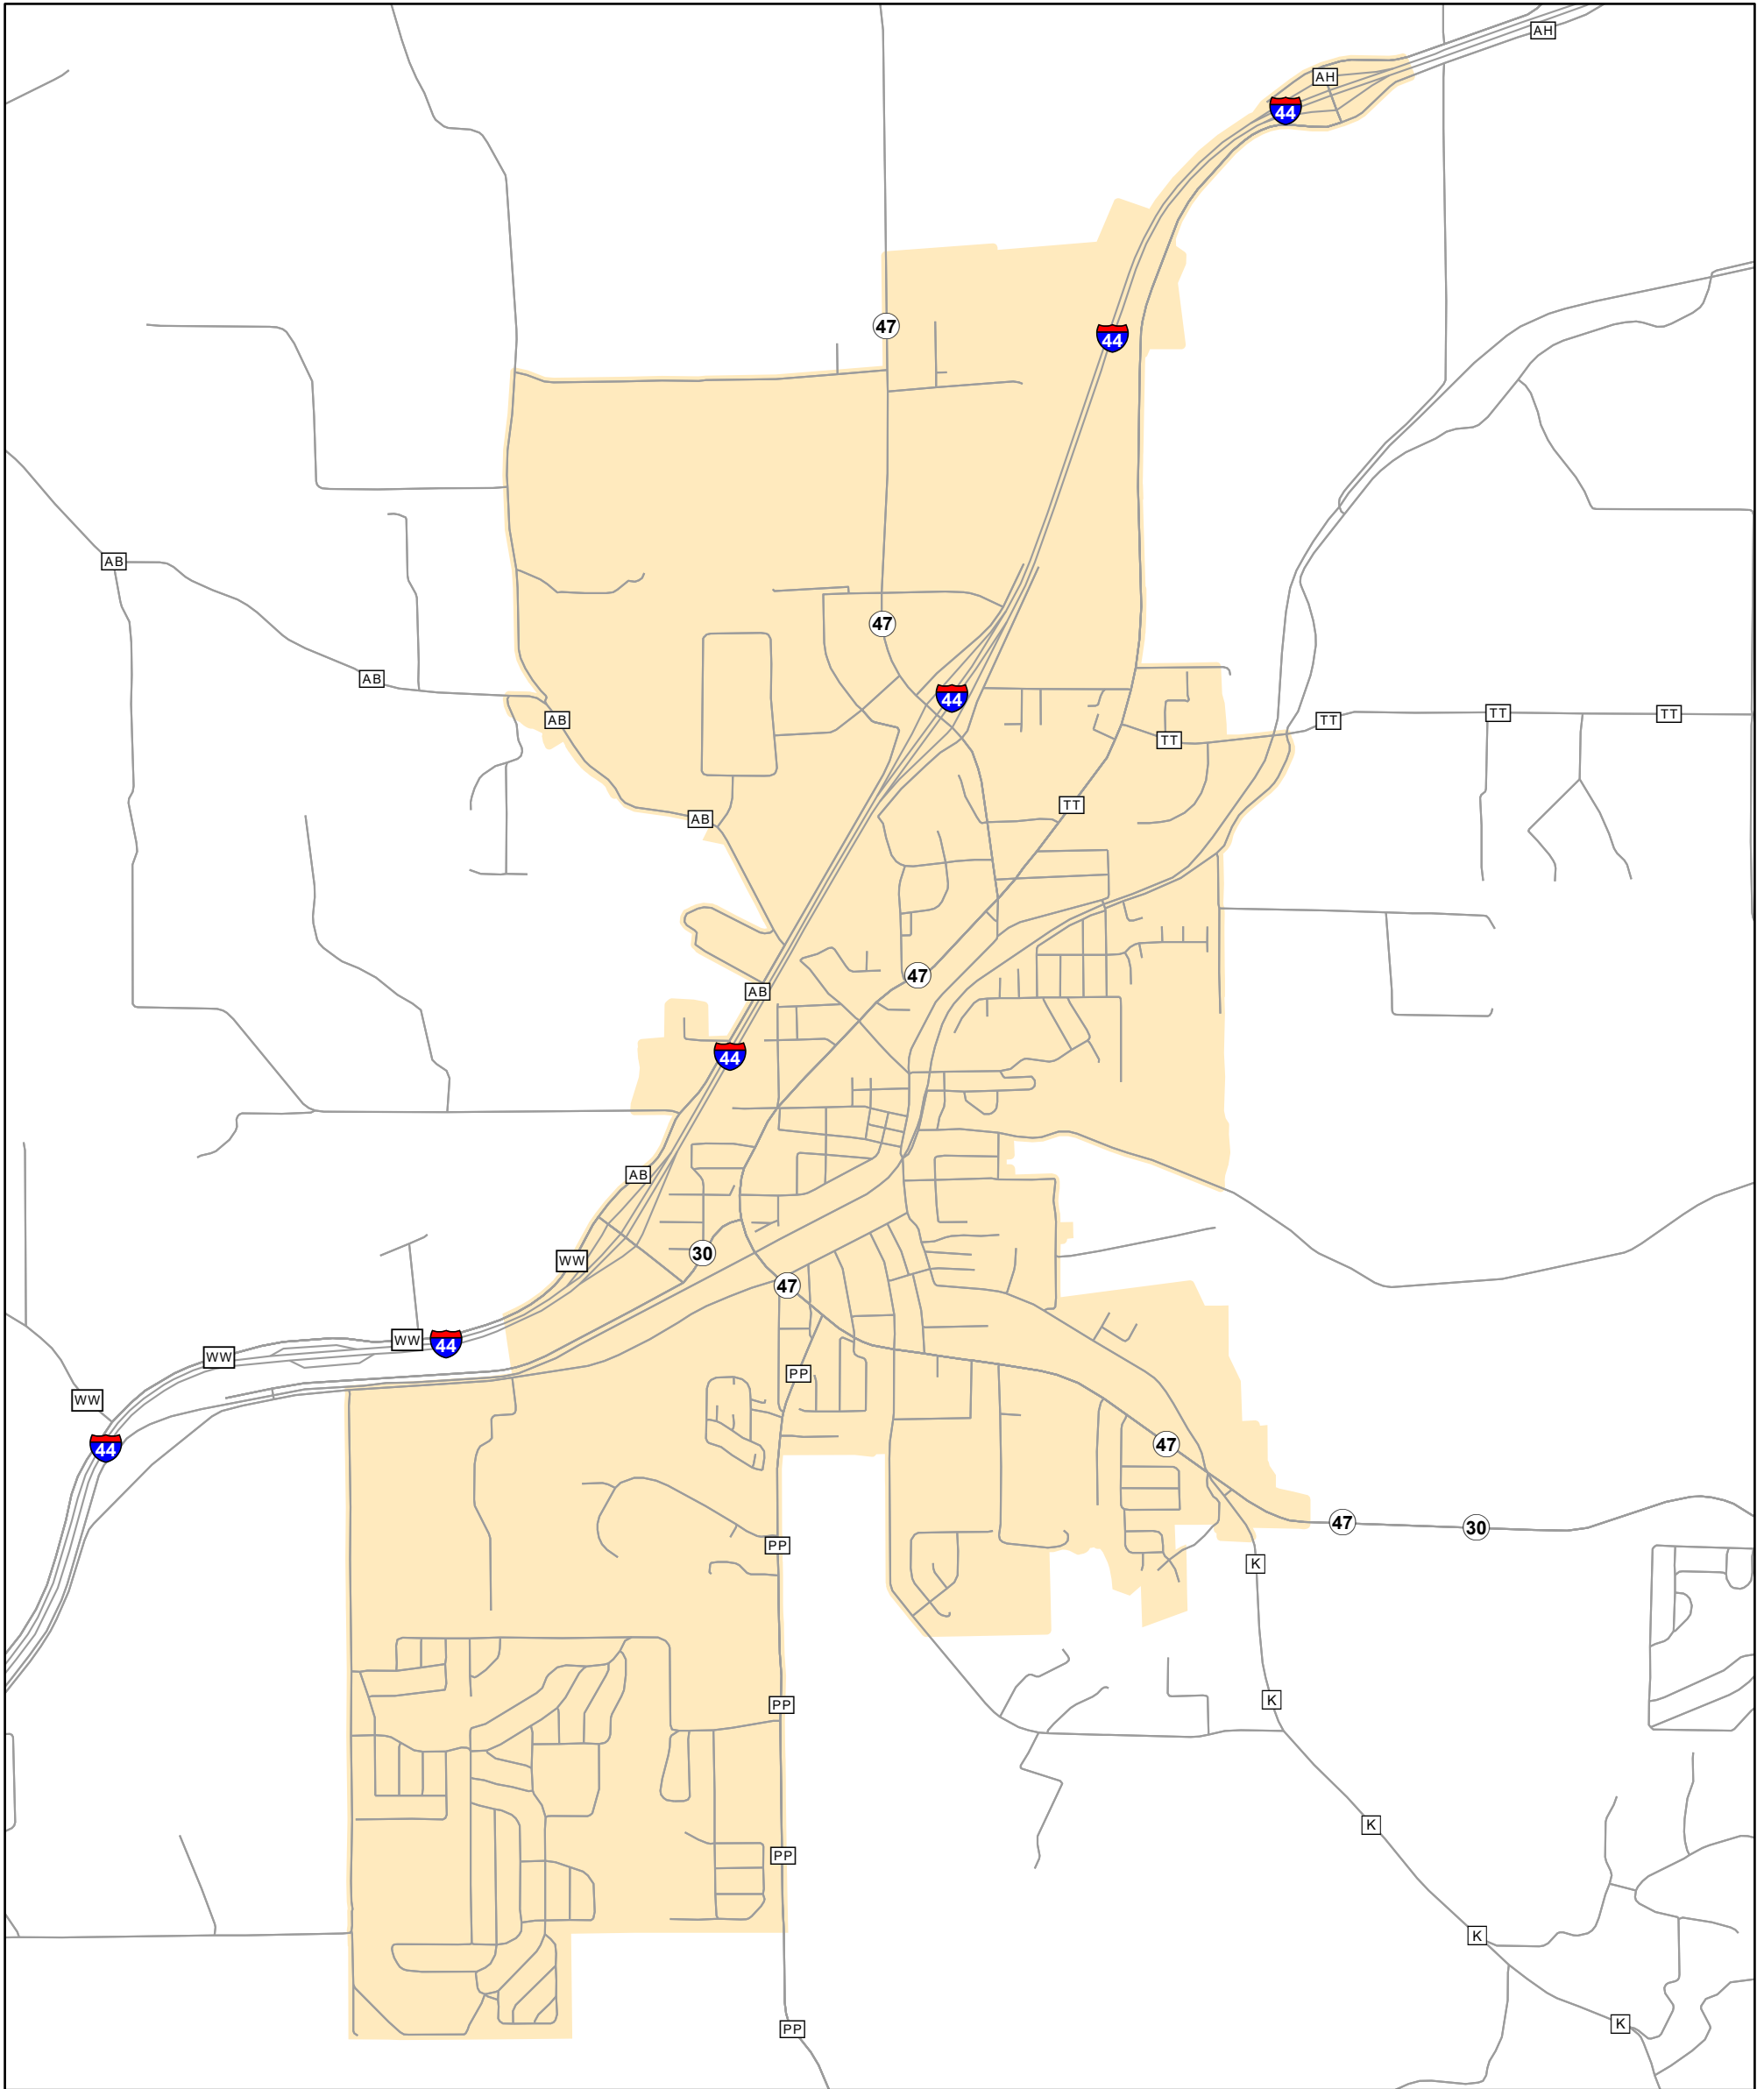

State System Urban Area

ST. CLAIR, MISSOURI

105 W. Capitol Ave.
Jefferson City, MO 65102
Phone (573) 526-5478
Fax (573) 526-8052

April 2026

State System Class	Miles
Interstate	3.957
Primary	3.336
Supplementary	10.115
State Marked - NOS	
Other Roads	
Urban Area	