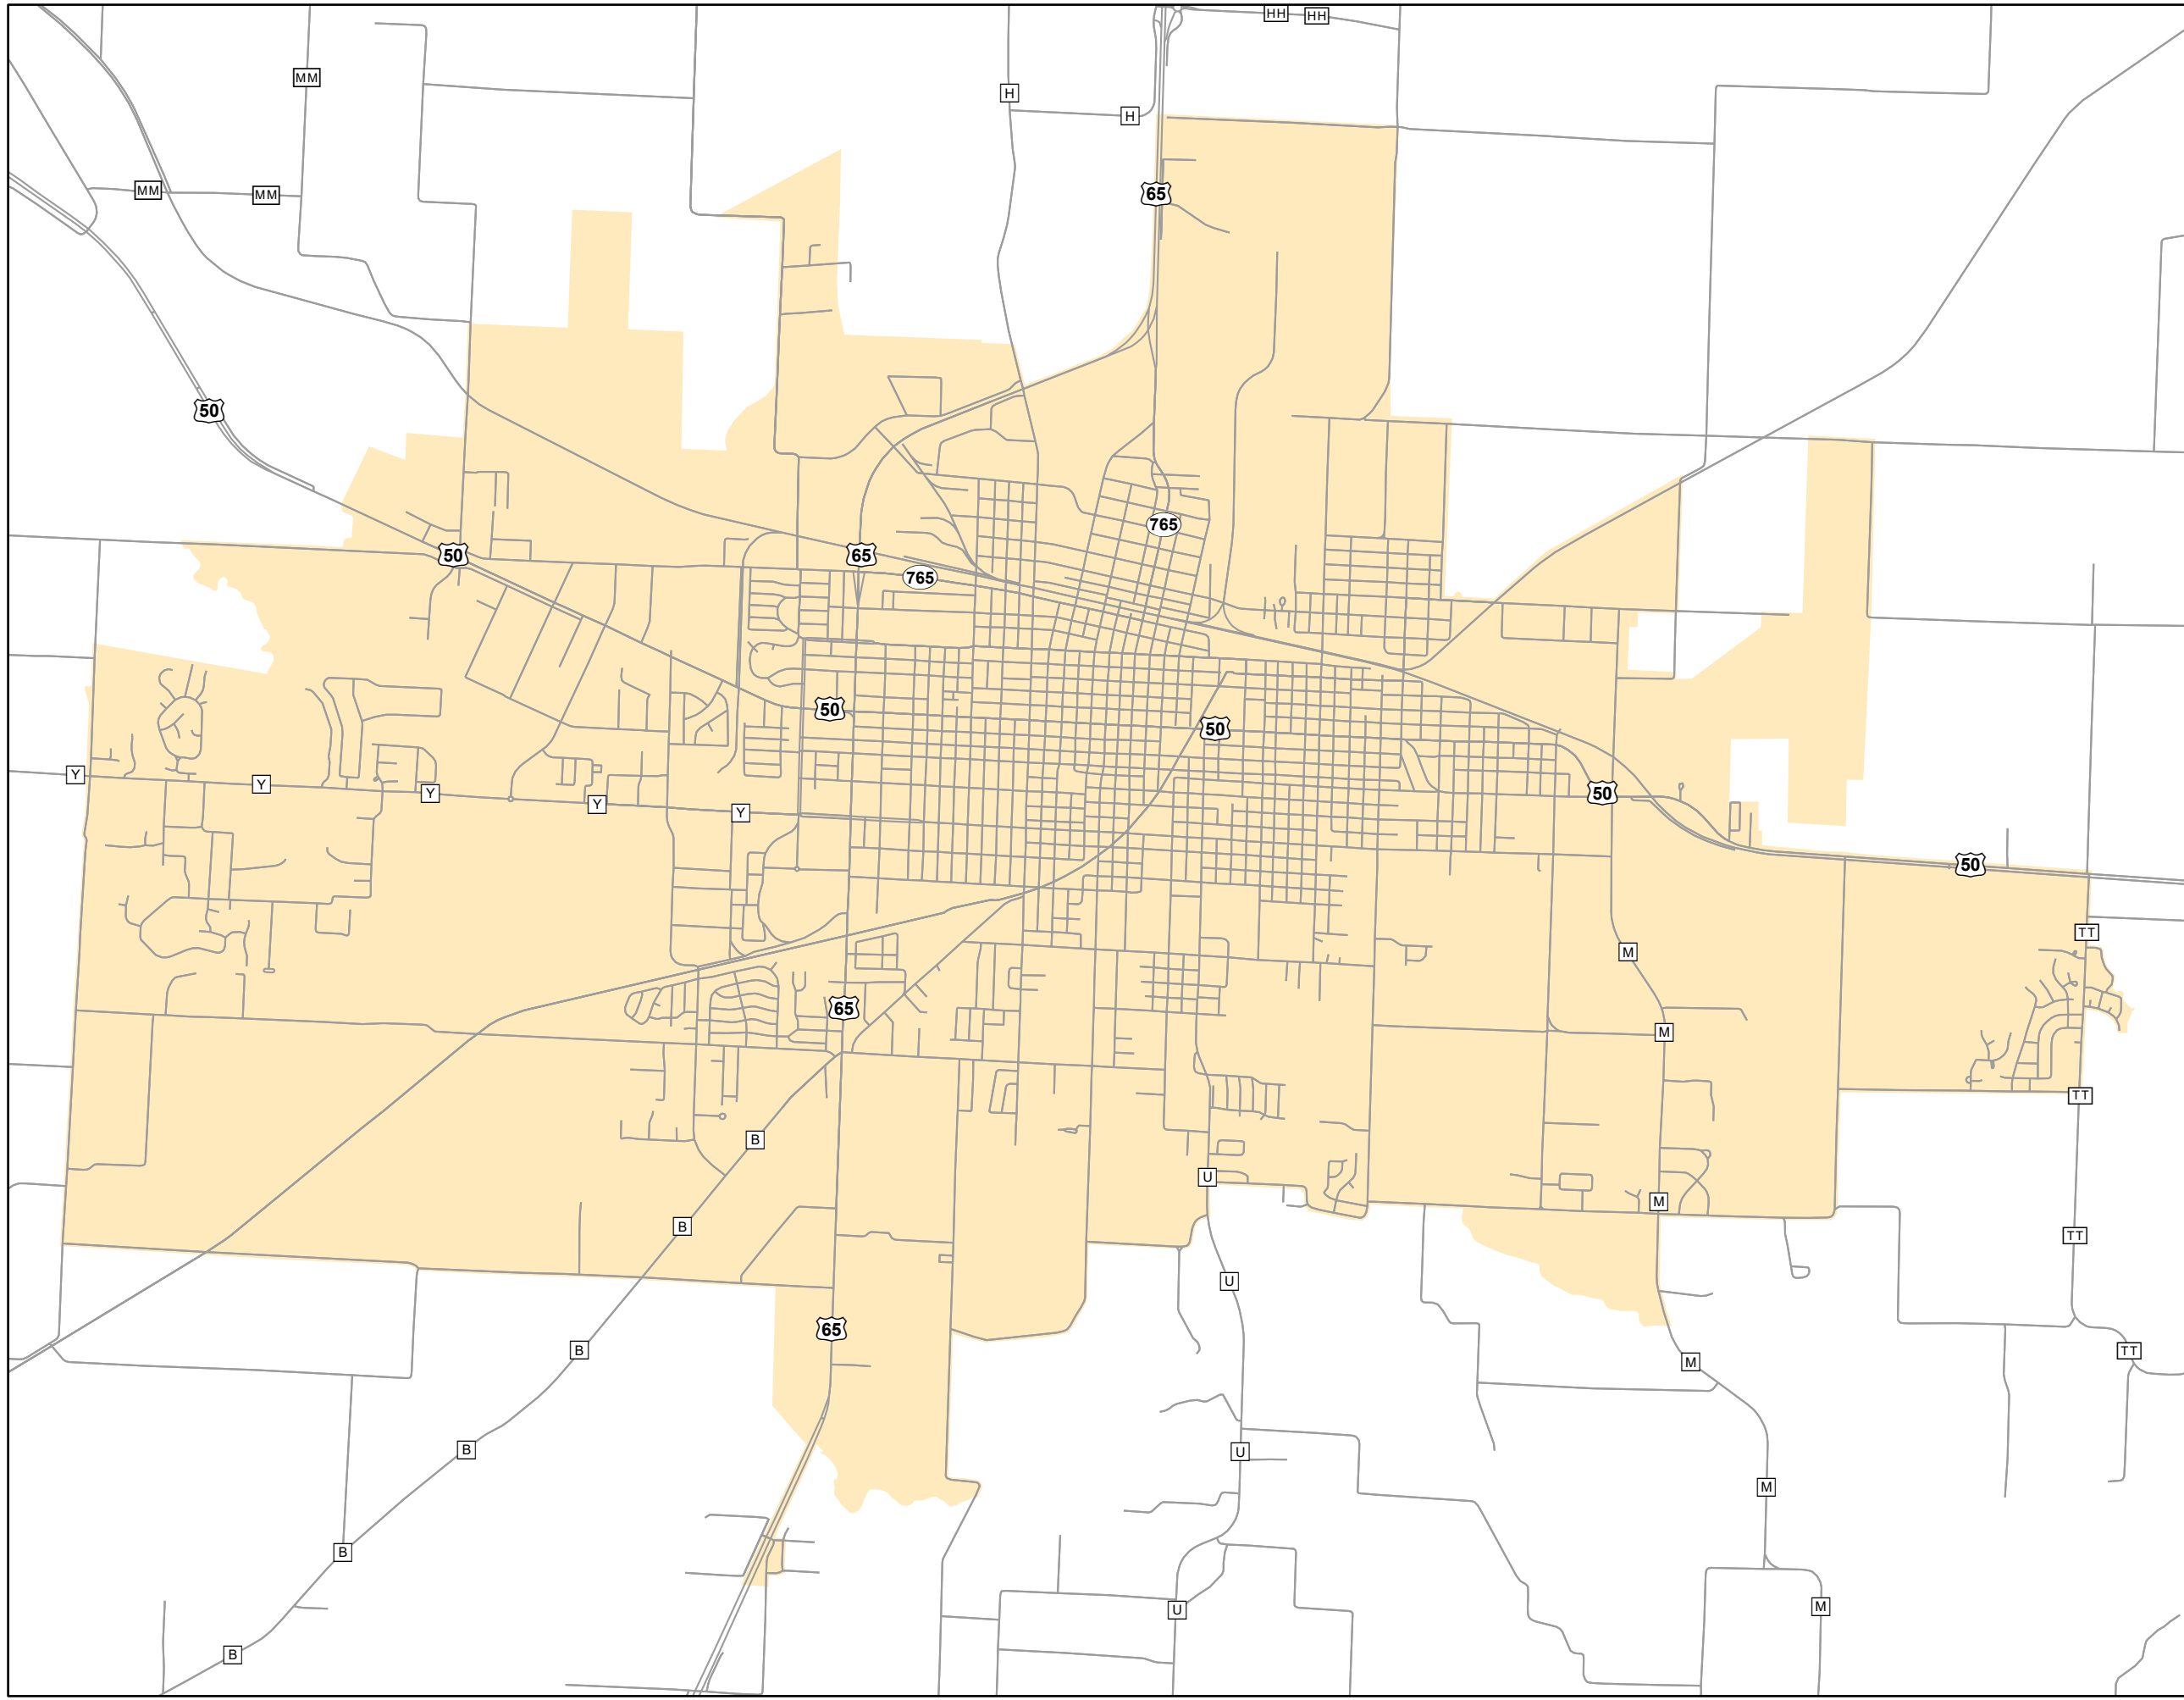

State System Urban Area

**SEDALIA
MISSOURI**

State System Class	Miles
Interstate	0
Primary	14.972
Supplementary	13.408
State Marked - NOS	
Other Roads	
Urban Area	

105 W. Capitol Ave.
Jefferson City, MO 65102
Phone (573) 526-5478
Fax (573) 526-8052

April 2026