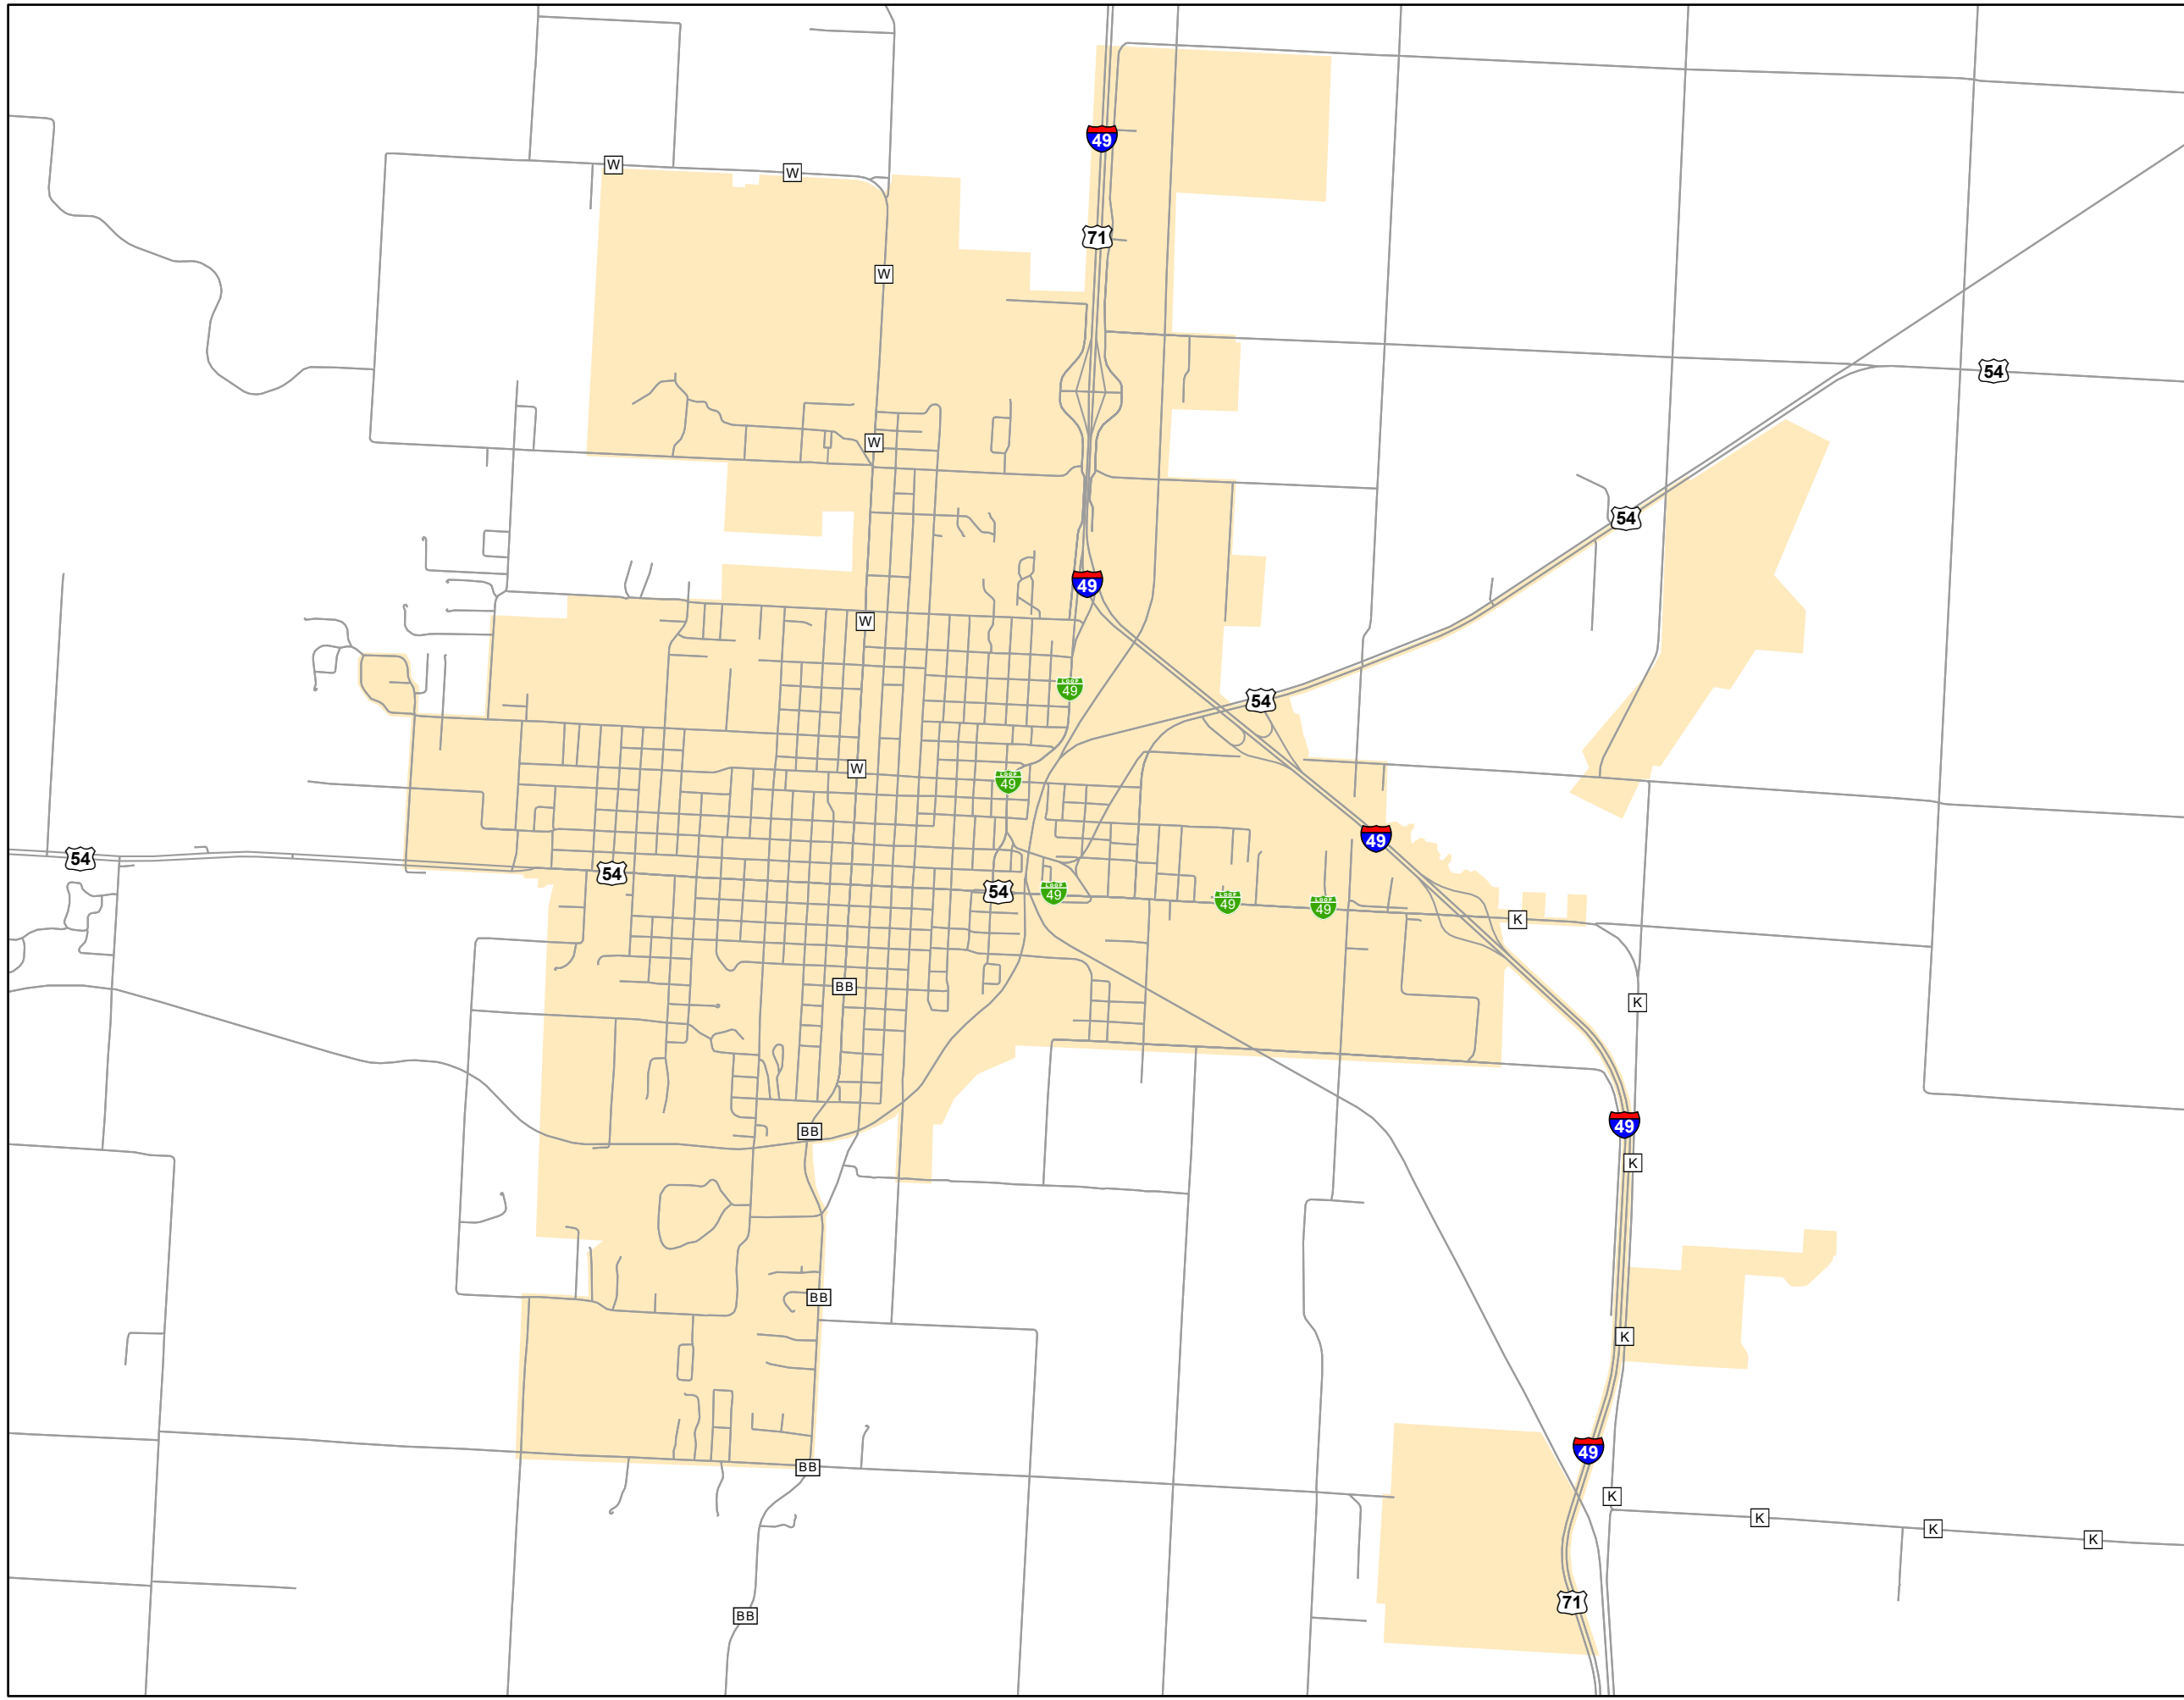

State System Urban Area

NEVADA
MISSOURI

State System Class	Miles
Interstate	6.436
Primary	5.175
Supplementary	10.056
State Marked - NOS	
Other Roads	
Urban Area	

105 W. Capitol Ave.
Jefferson City, MO 65102
Phone (573) 526-5478
Fax (573) 526-8052

April 2026