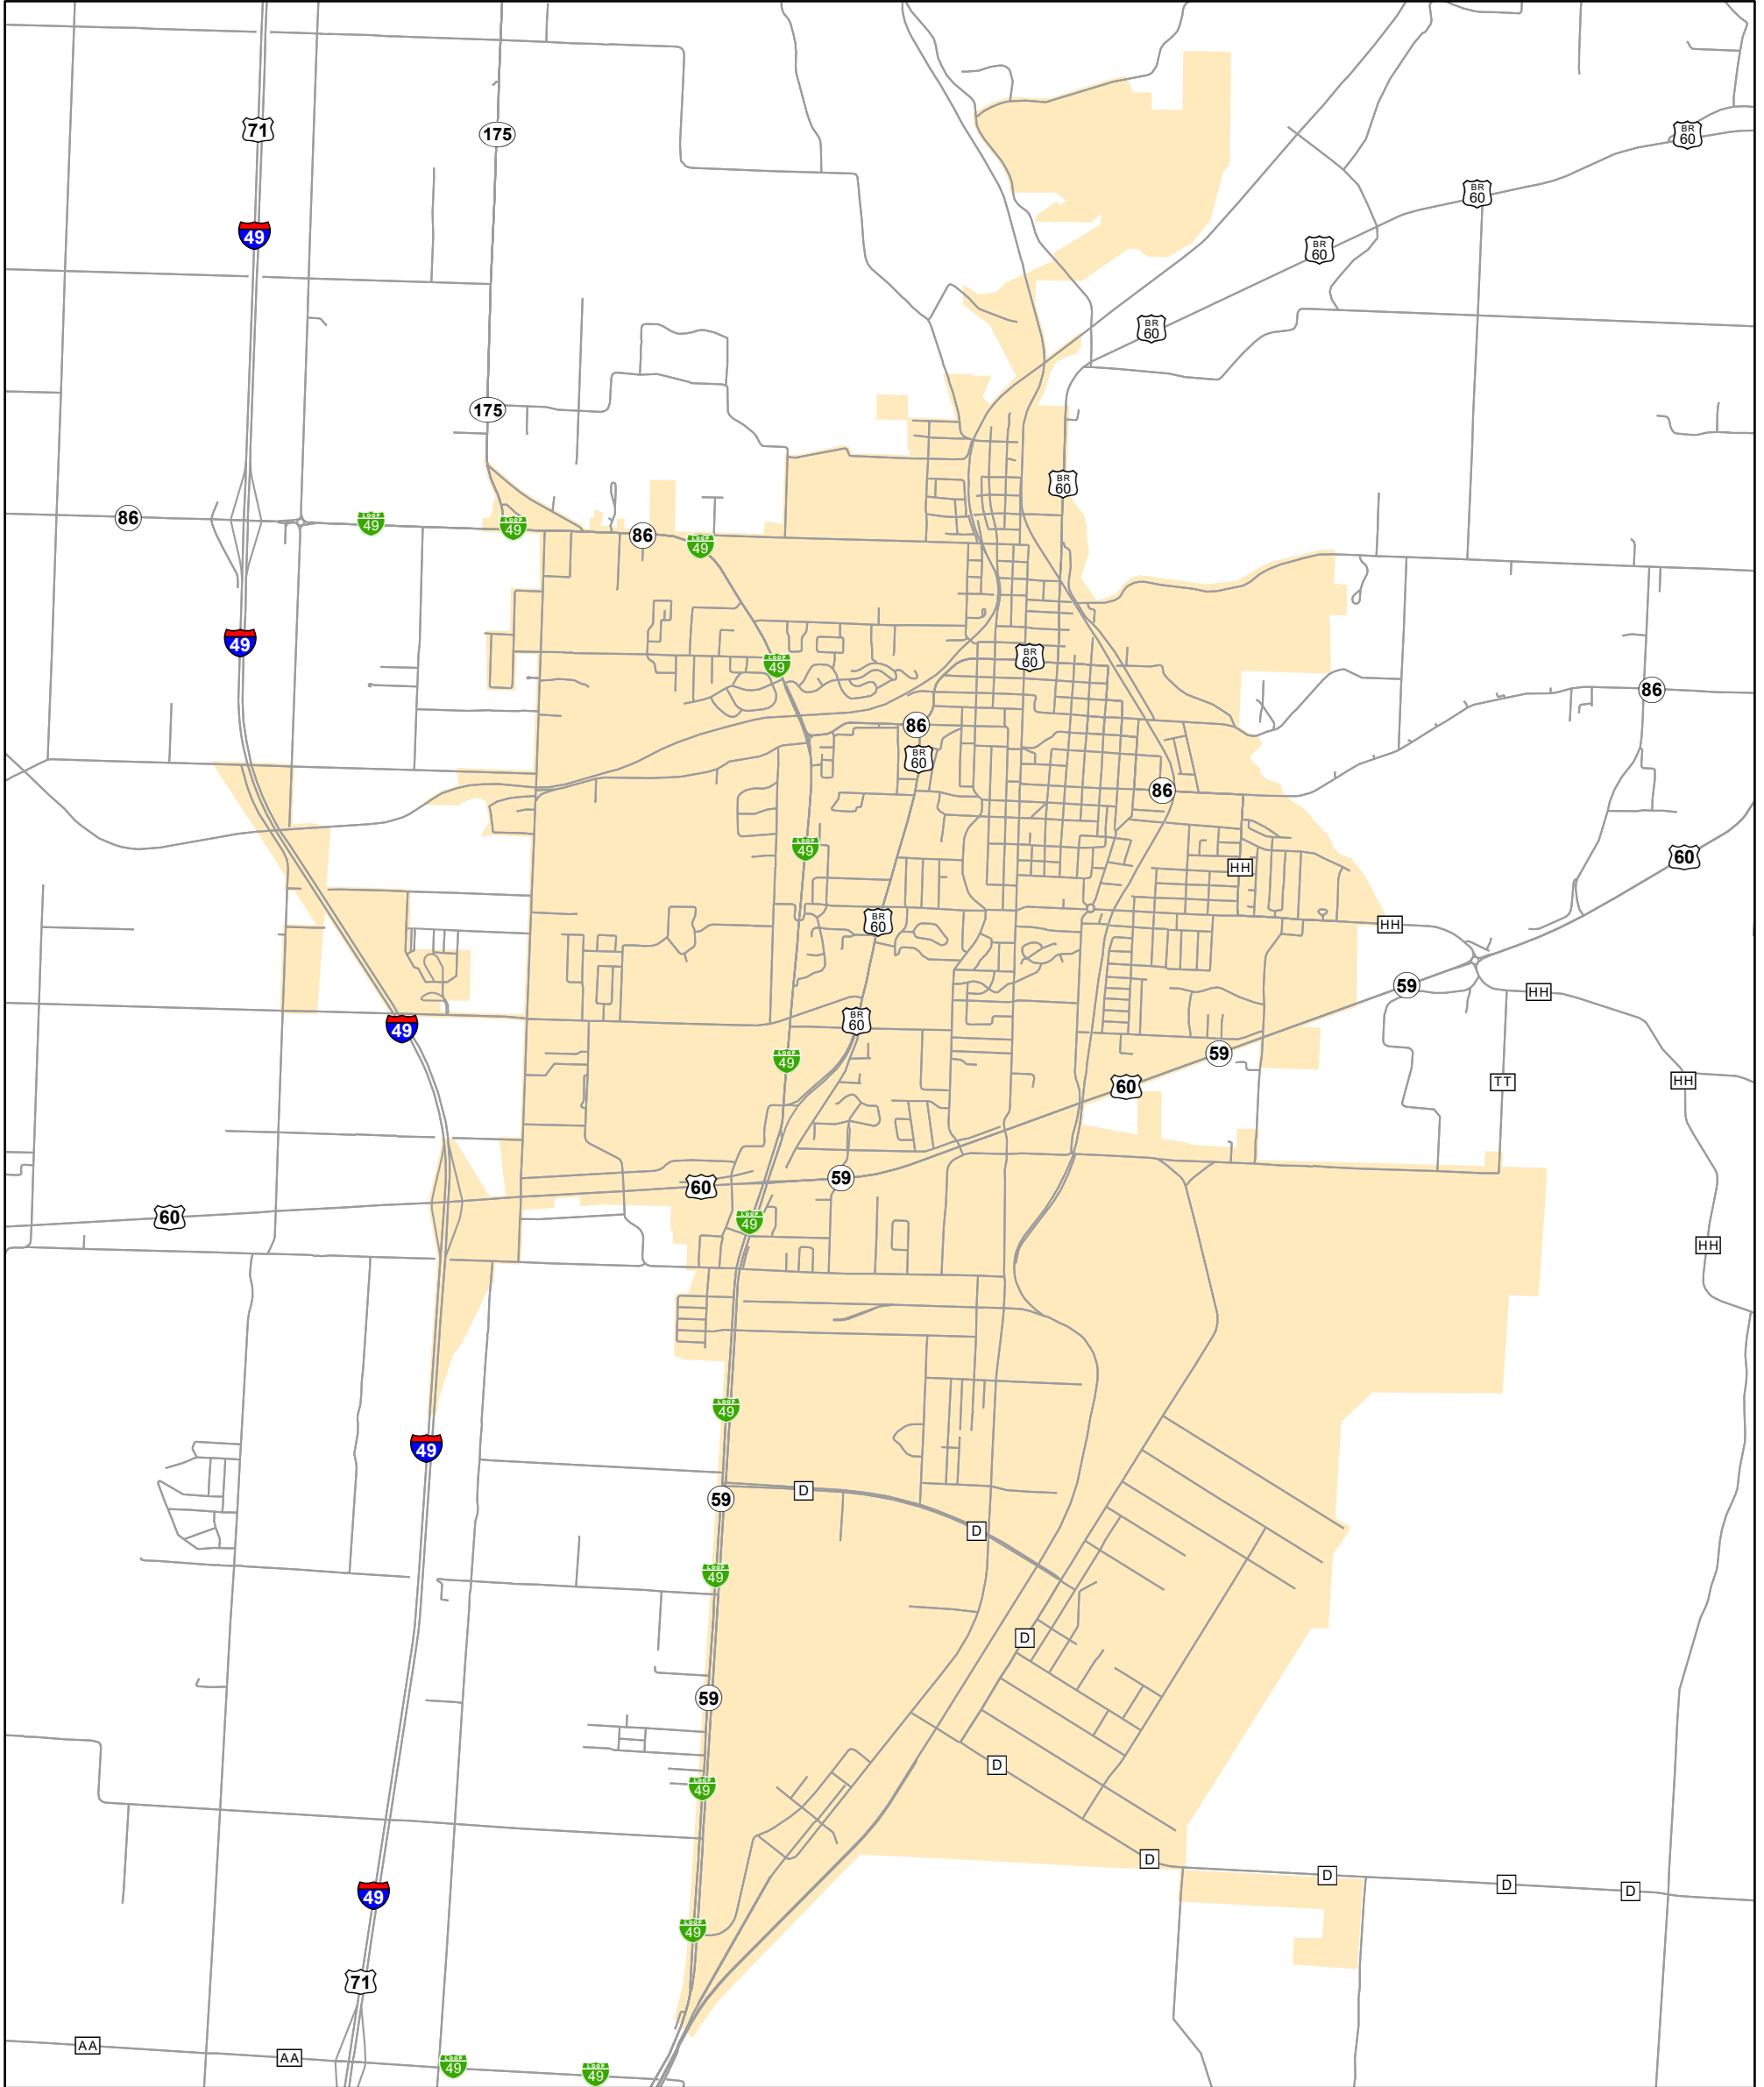

# State System Urban Area

## NEOSHO, MISSOURI

105 W. Capitol Ave.  
Jefferson City, MO 65102  
Phone (573) 526-5478  
Fax (573) 526-8052

April 2026

| State System Class | Miles  |
|--------------------|--------|
| Interstate         | 2.354  |
| Primary            | 3.934  |
| Supplementary      | 13.135 |
| State Marked - NOS |        |
| Other Roads        |        |
| Urban Area         |        |