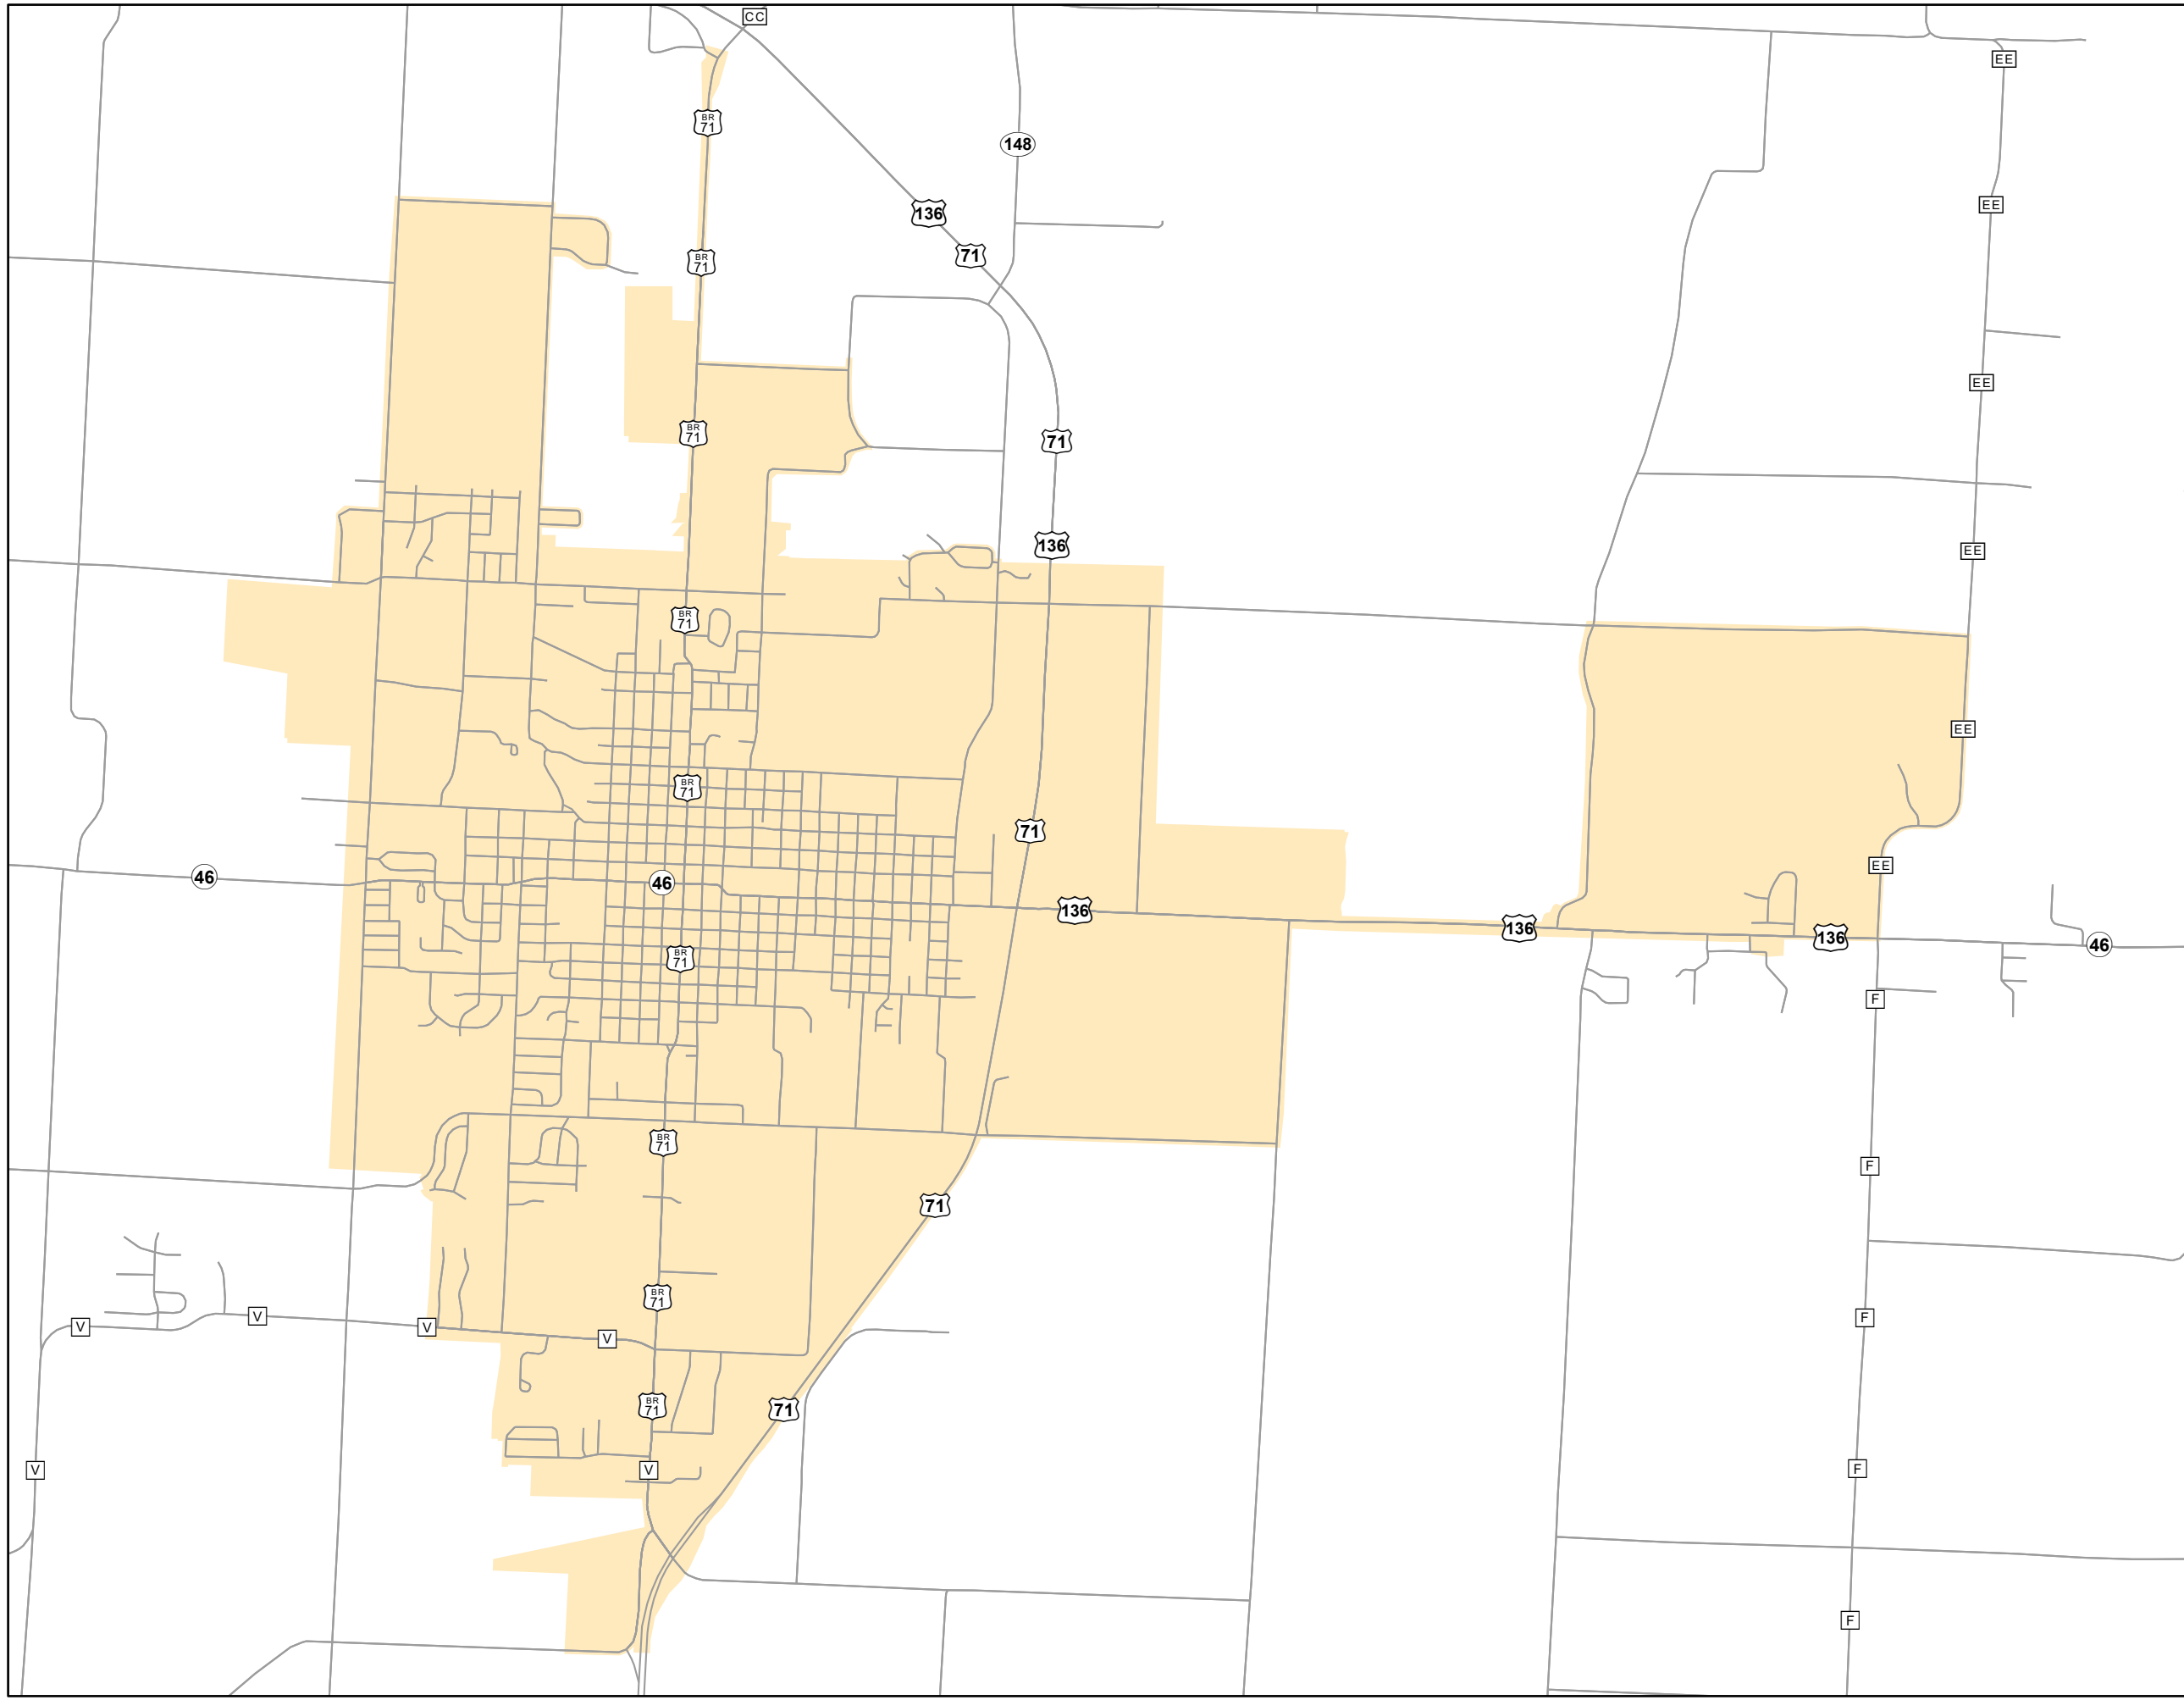

# State System Urban Area

**MARYVILLE  
MISSOURI**

State System Class	Miles
Interstate	0
Primary	6.813
Supplementary	3.247
State Marked - NOS	
Other Roads	
Urban Area	

105 W. Capitol Ave.  
Jefferson City, MO 65102  
Phone (573) 526-5478  
Fax (573) 526-8052

April 2026