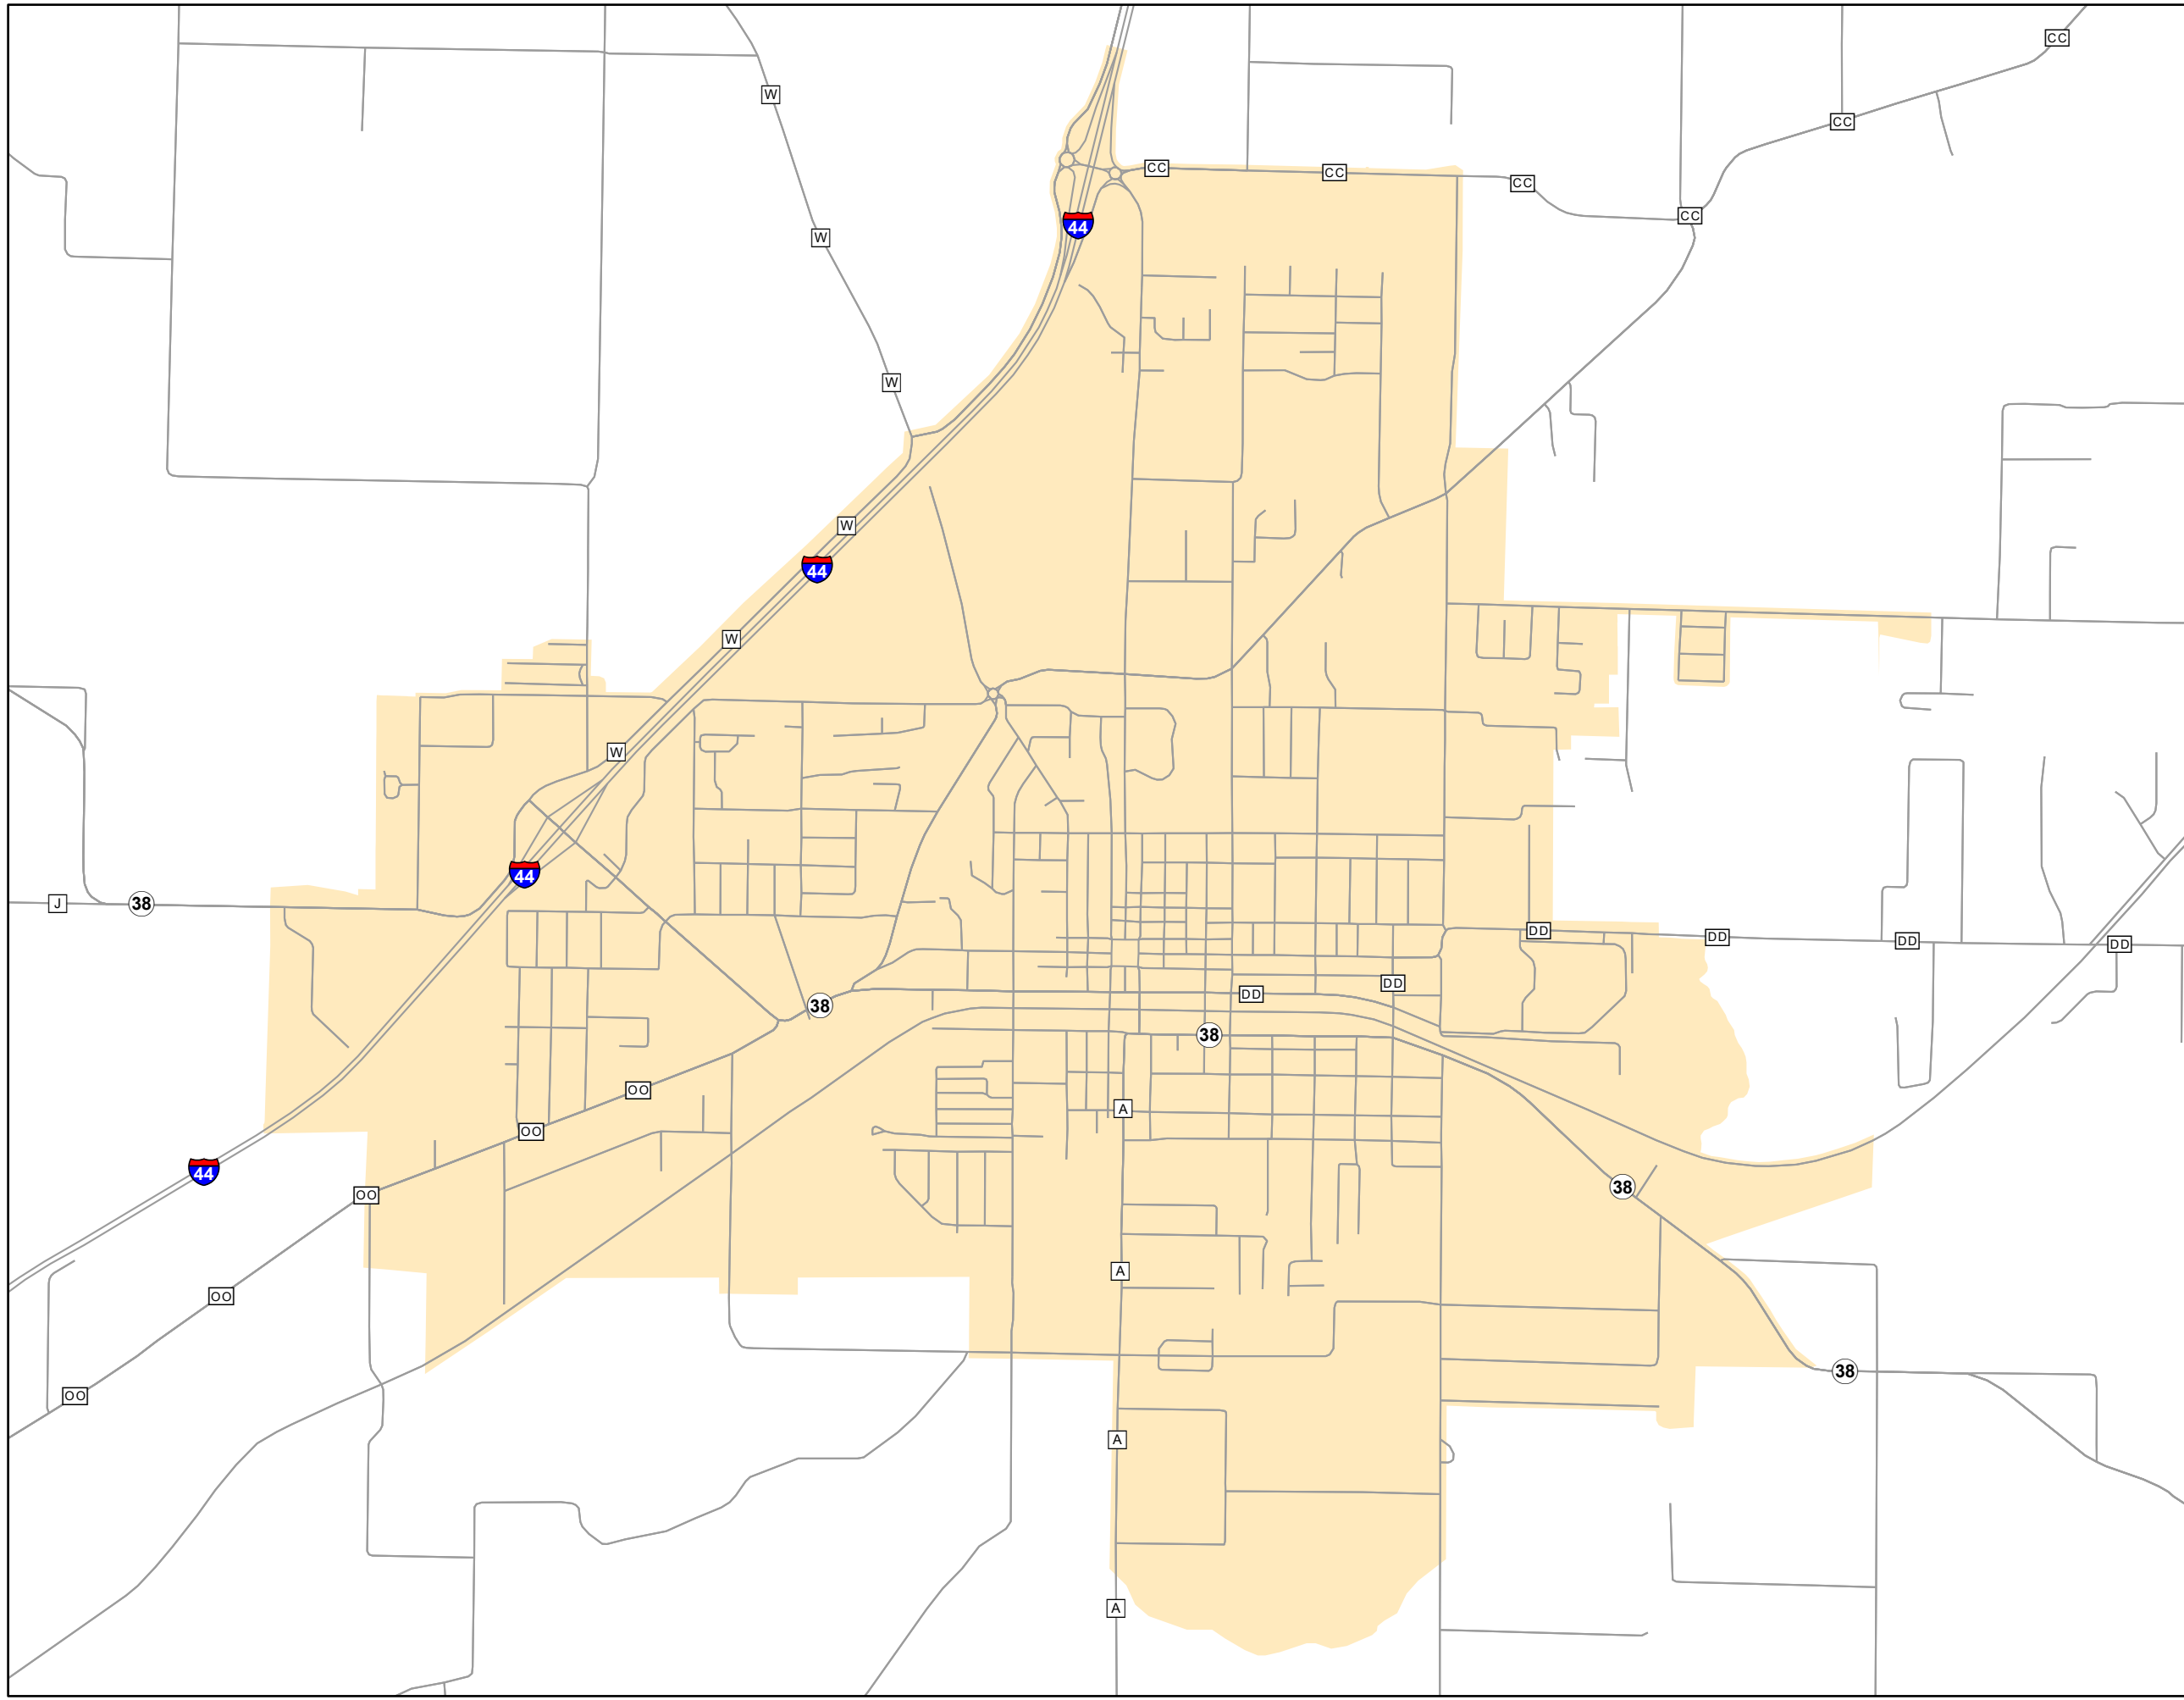

# State System Urban Area

## MARSHFIELD MISSOURI

State System Class	Miles
Interstate	3.273
Primary	0
Supplementary	10.647
State Marked - NOS	
Other Roads	
Urban Area	

105 W. Capitol Ave.  
Jefferson City, MO 65102  
Phone (573) 526-5478  
Fax (573) 526-8052