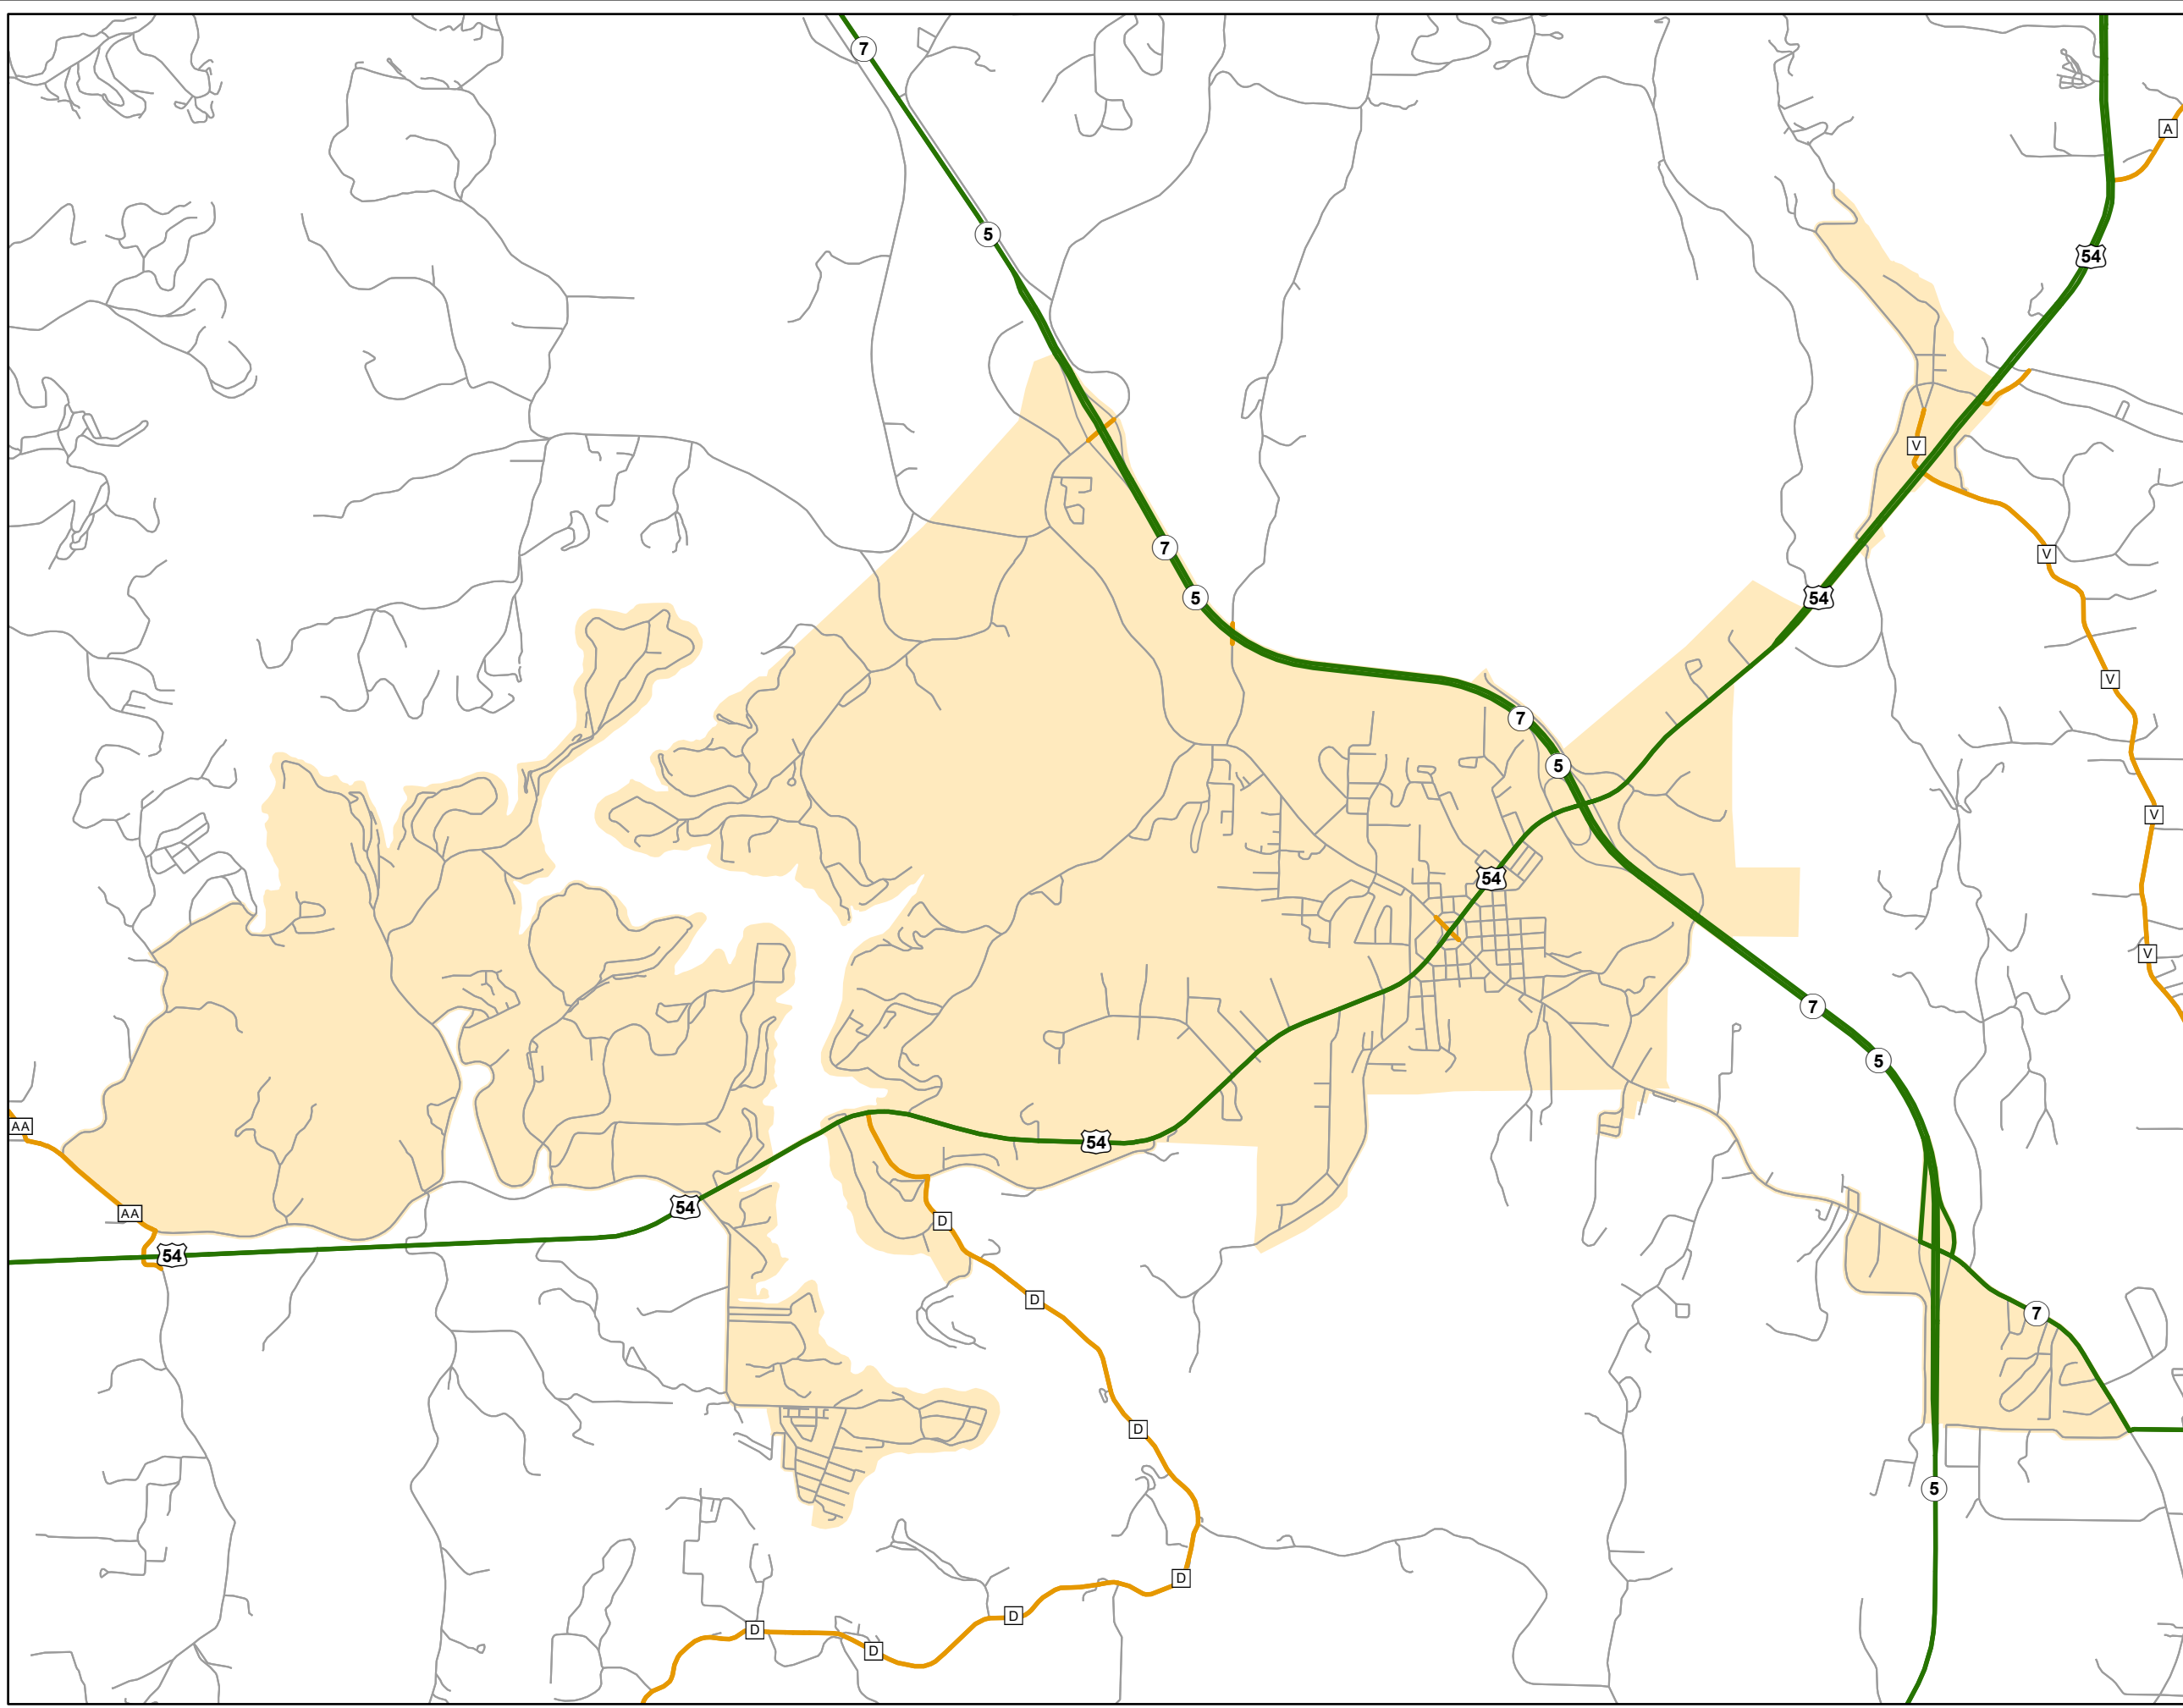

State System Urban Area

**CAMDENTON
MISSOURI**

State System Class	Miles
Interstate	0
Primary	12.263
Supplementary	1.994
State Marked - NOS	
Other Roads	
Urban Area	

105 W. Capitol Ave.
Jefferson City, MO 65102
Phone (573) 526-5478
Fax (573) 526-8052