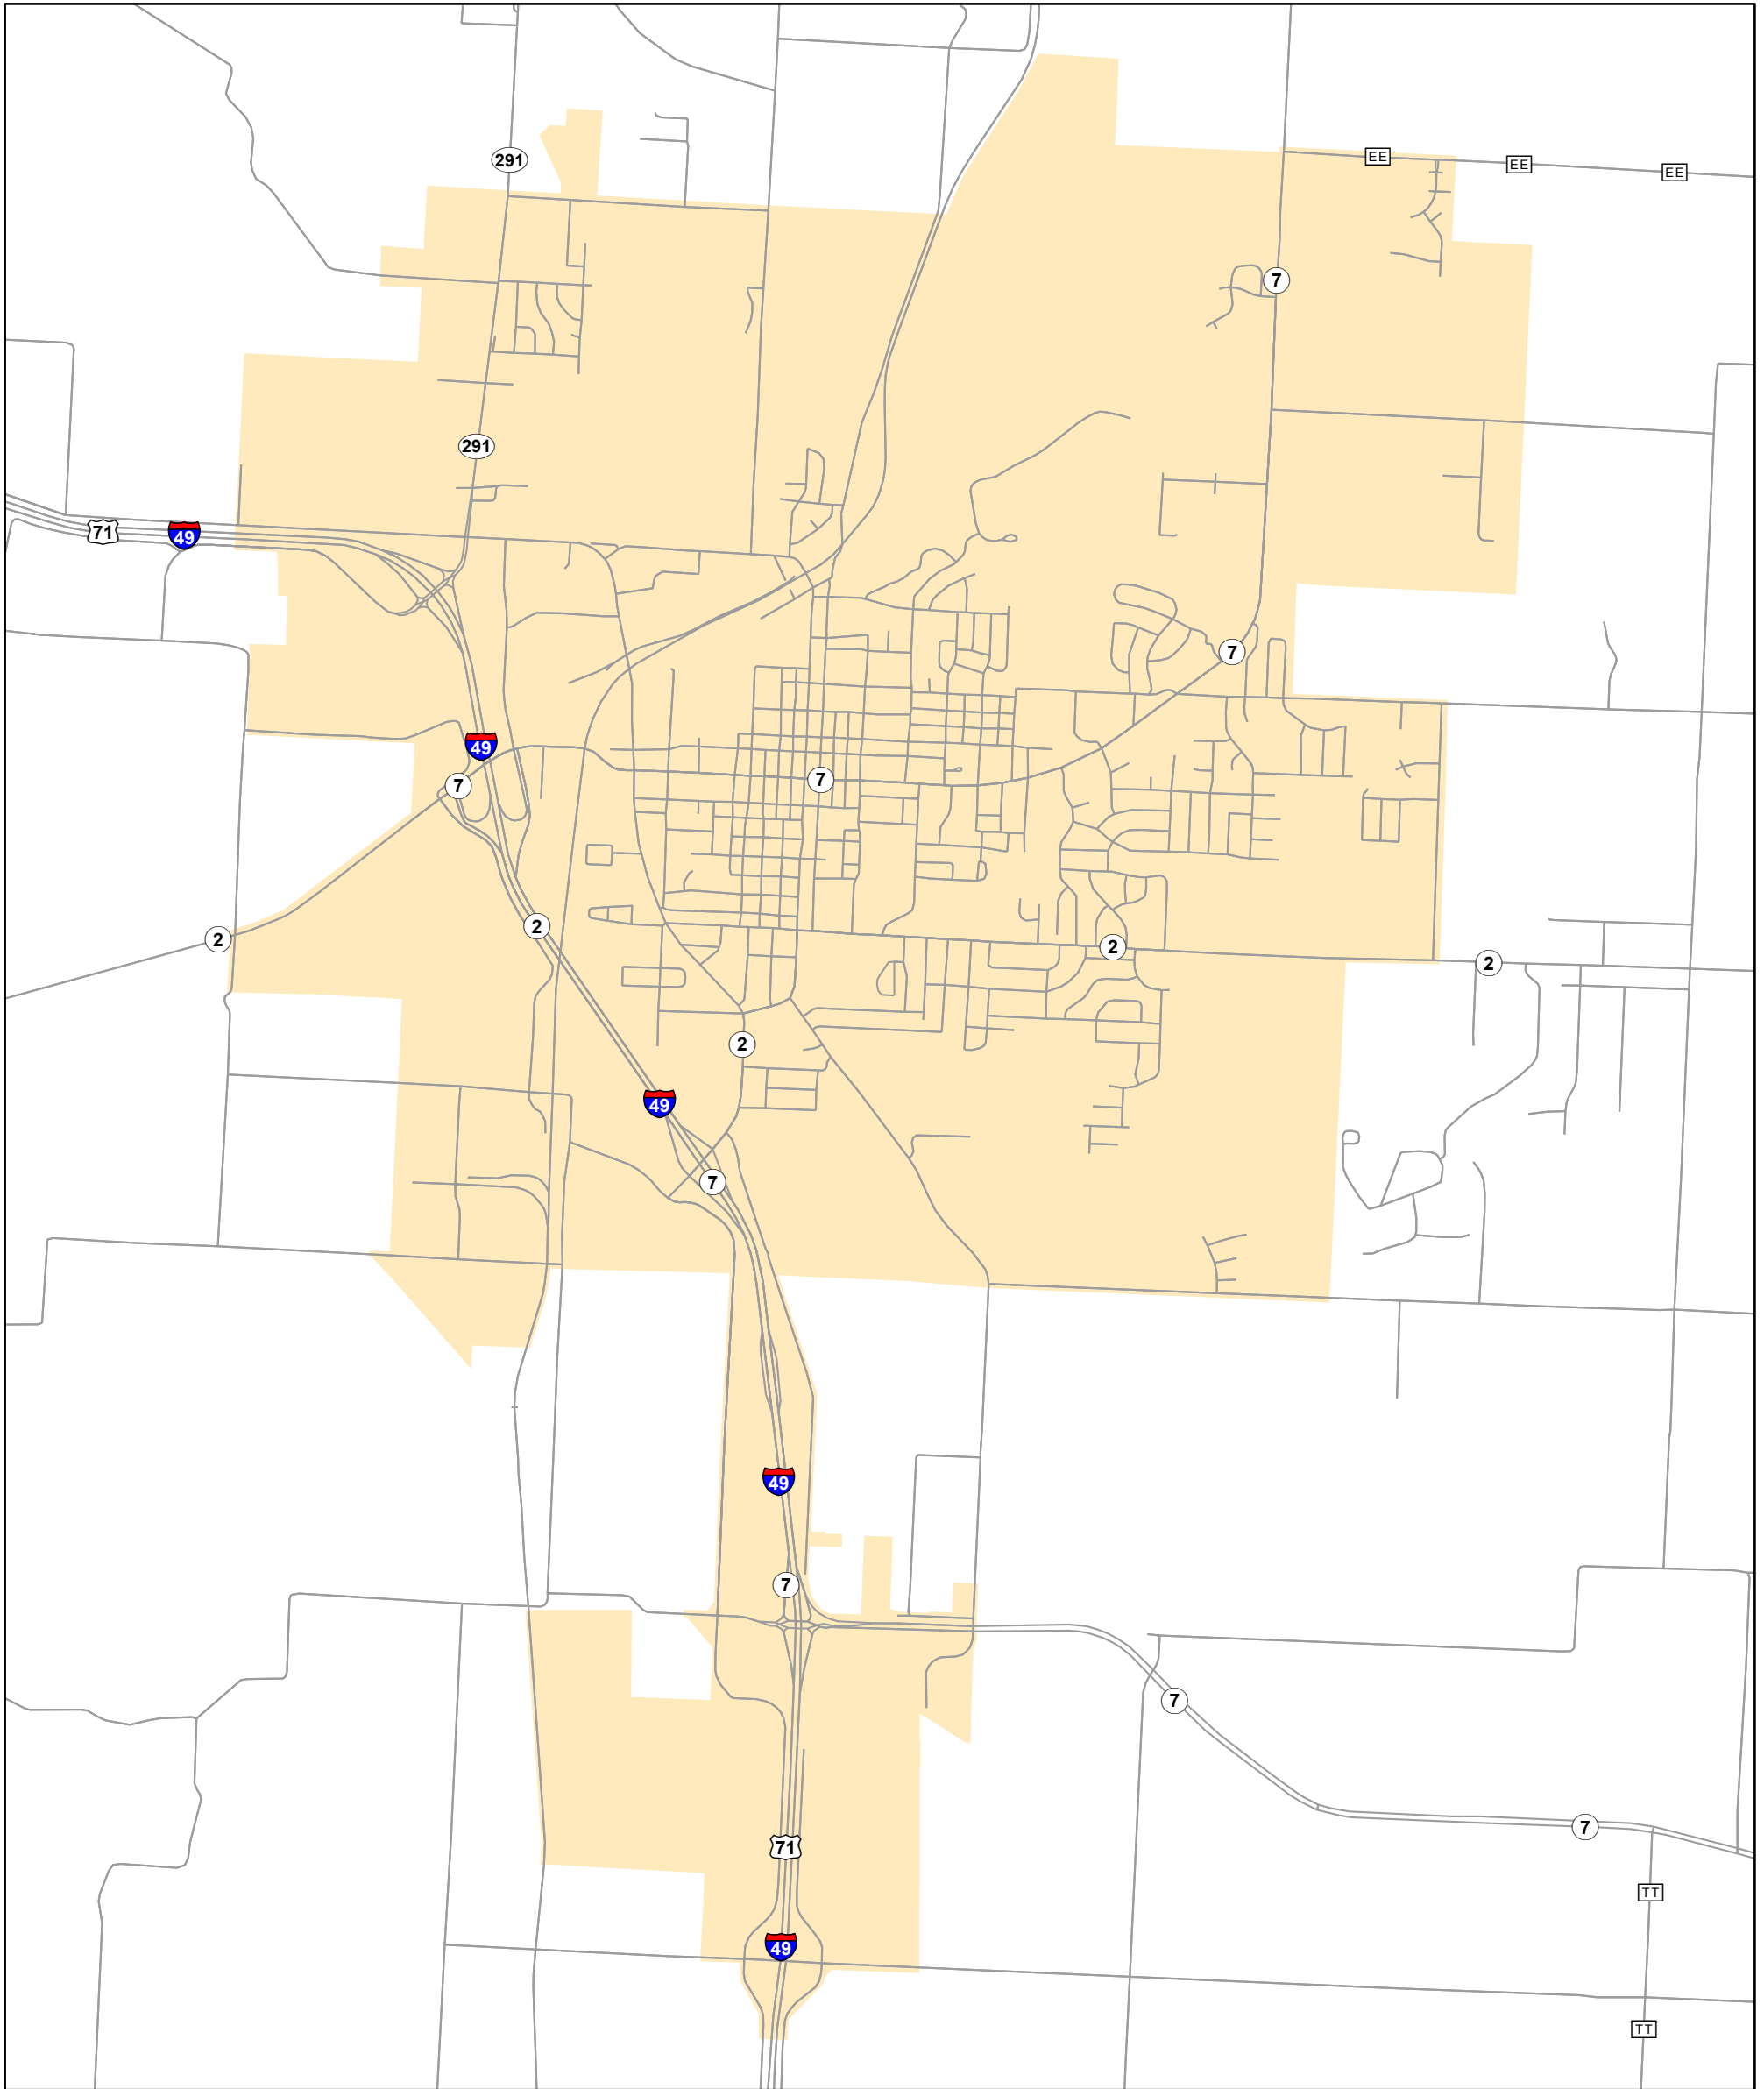

State System Urban Area

HARRISONVILLE, MISSOURI

105 W. Capitol Ave.
Jefferson City, MO 65102
Phone (573) 526-5478
Fax (573) 526-8052

April 2026

State System Class	Miles
Interstate	5.092
Primary	3.33
Supplementary	12.723
State Marked - NOS	
Other Roads	
Urban Area	