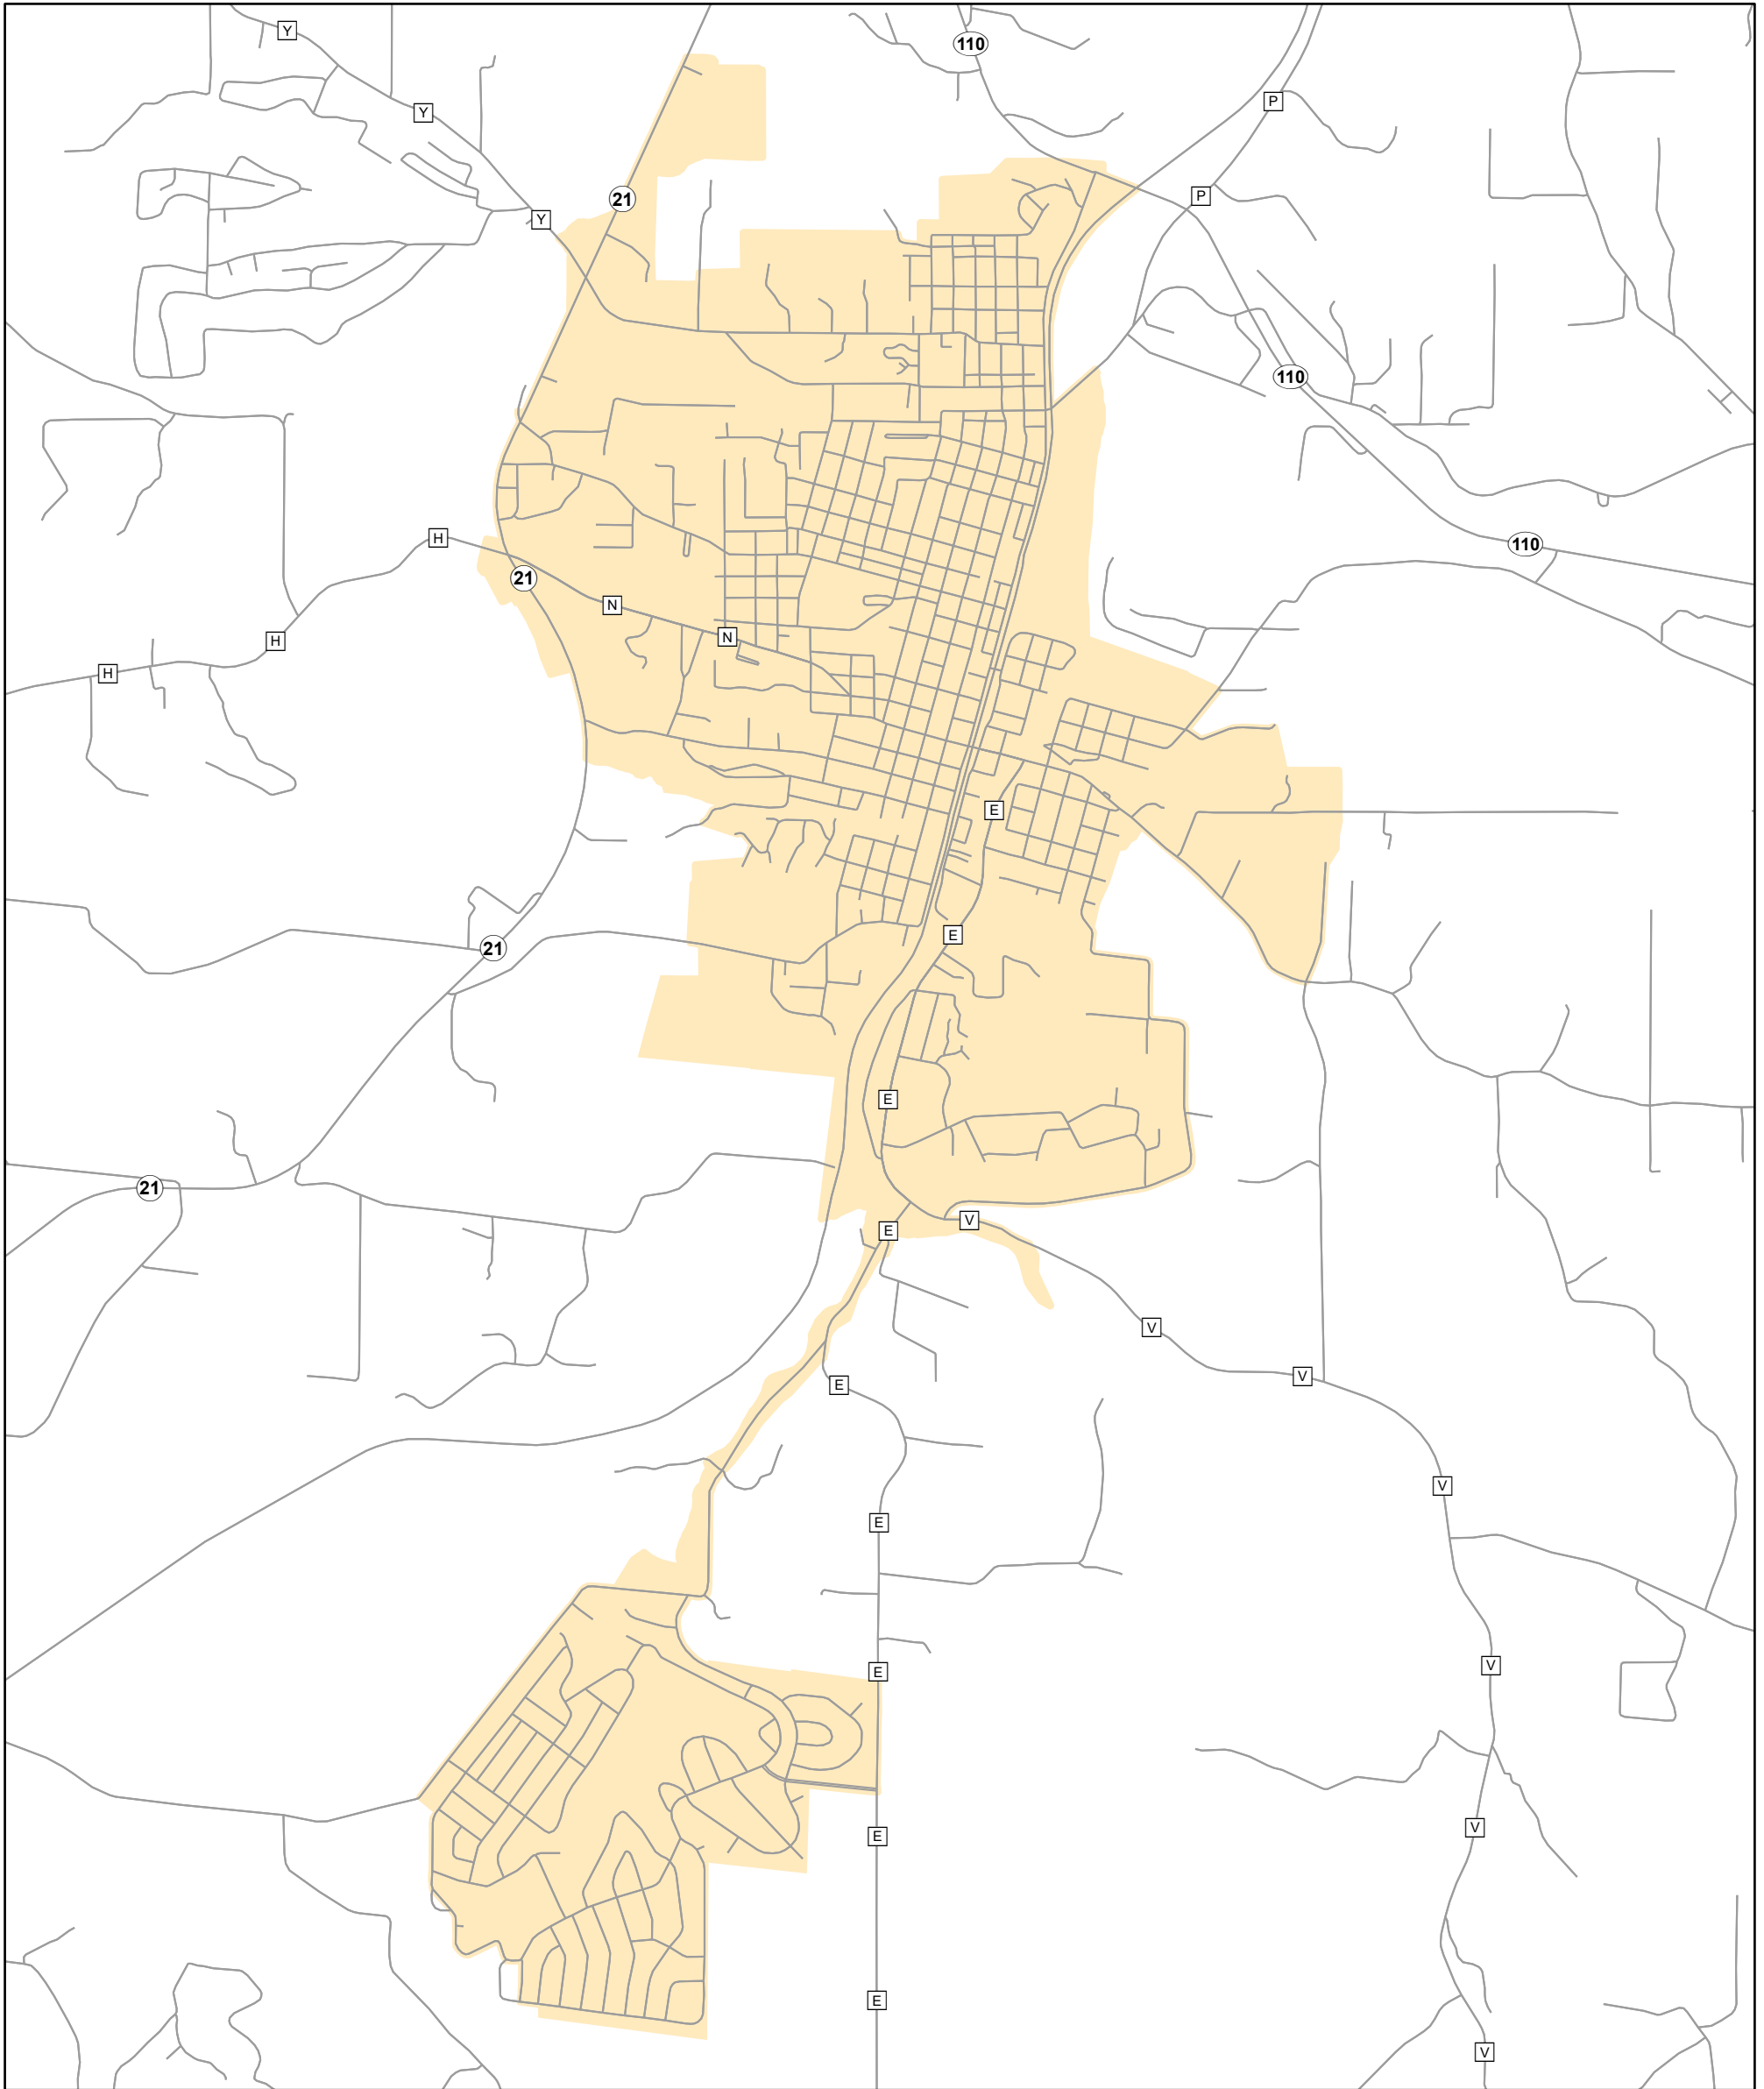

State System Urban Area

DE SOTO, MISSOURI

105 W. Capitol Ave.
Jefferson City, MO 65102
Phone (573) 526-5478
Fax (573) 526-8052

April 2026

State System Class	Miles
Interstate	0
Primary	2.203
Supplementary	4.054
State Marked - NOS	
Other Roads	
Urban Area	