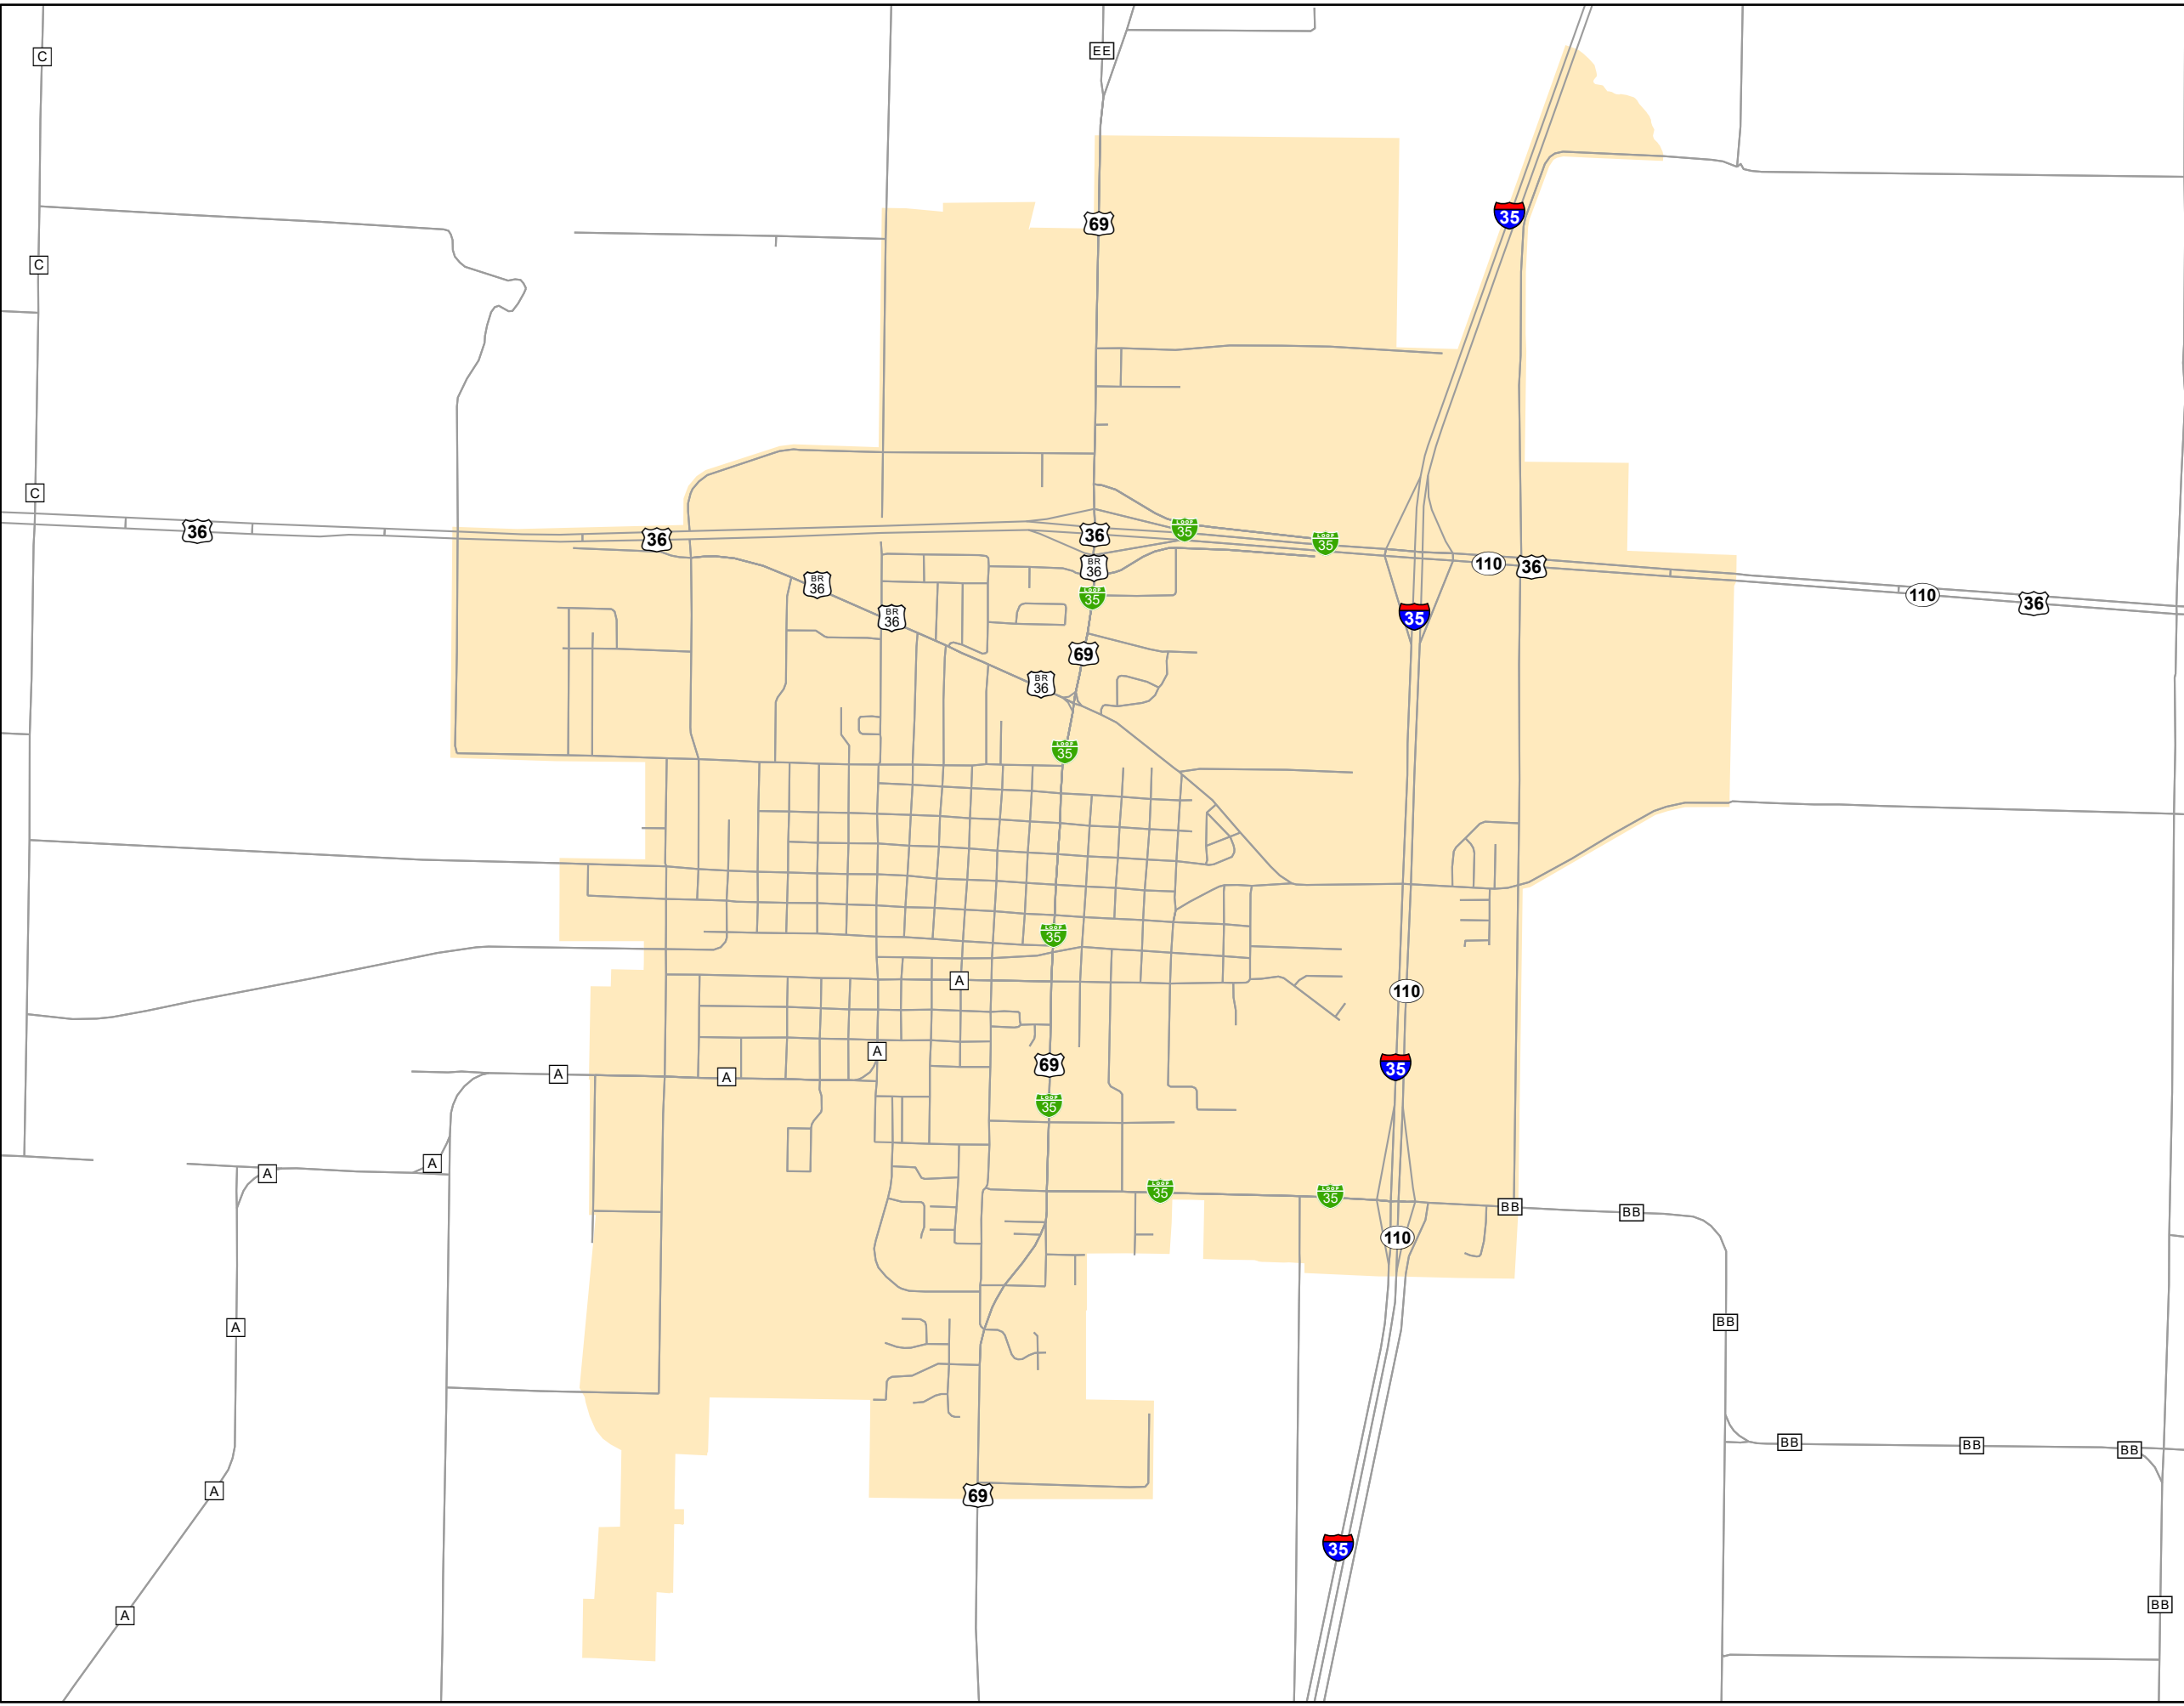

State System Urban Area

**CAMERON
MISSOURI**

State System Class	Miles
Interstate	2.966
Primary	3.22
Supplementary	5.283
State Marked - NOS	
Other Roads	
Urban Area	

105 W. Capitol Ave.
Jefferson City, MO 65102
Phone (573) 526-5478
Fax (573) 526-8052

April 2026