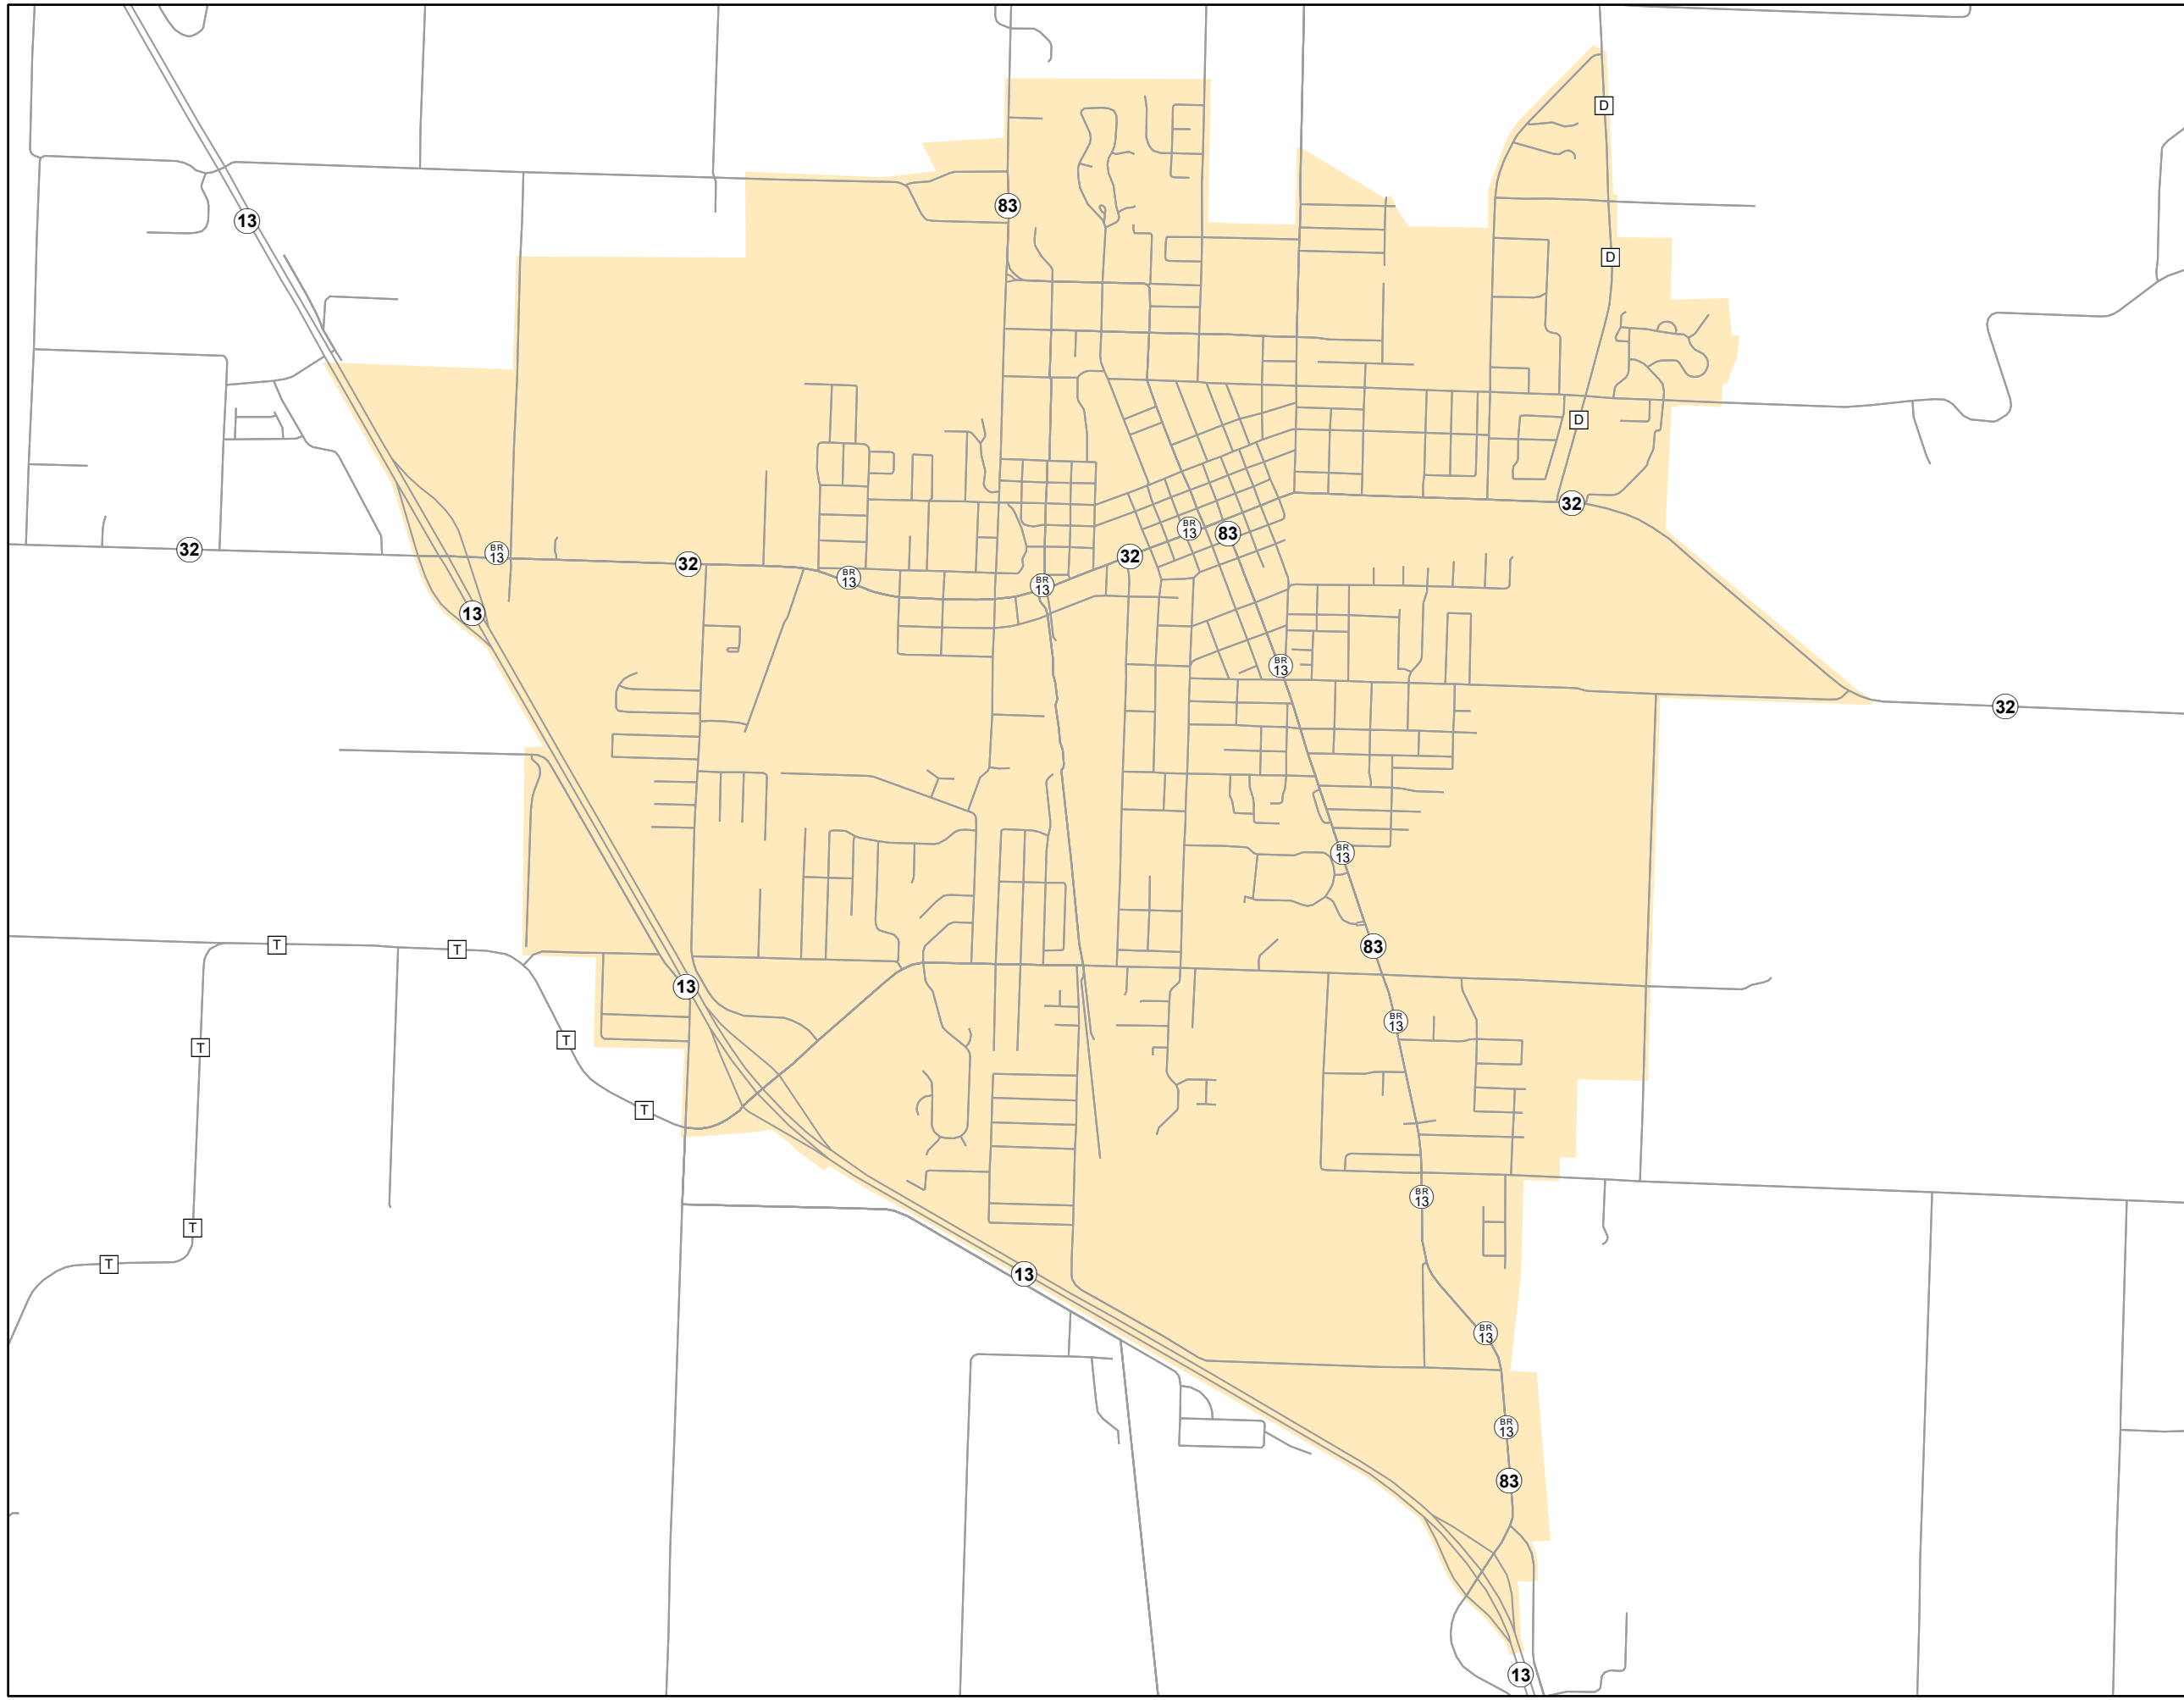

State System Urban Area

**BOLIVAR
MISSOURI**

State System Class	Miles
Interstate	0
Primary	8.598
Supplementary	5.931
State Marked - NOS	
Other Roads	
Urban Area	

105 W. Capitol Ave.
Jefferson City, MO 65102
Phone (573) 526-5478
Fax (573) 526-8052

April 2026