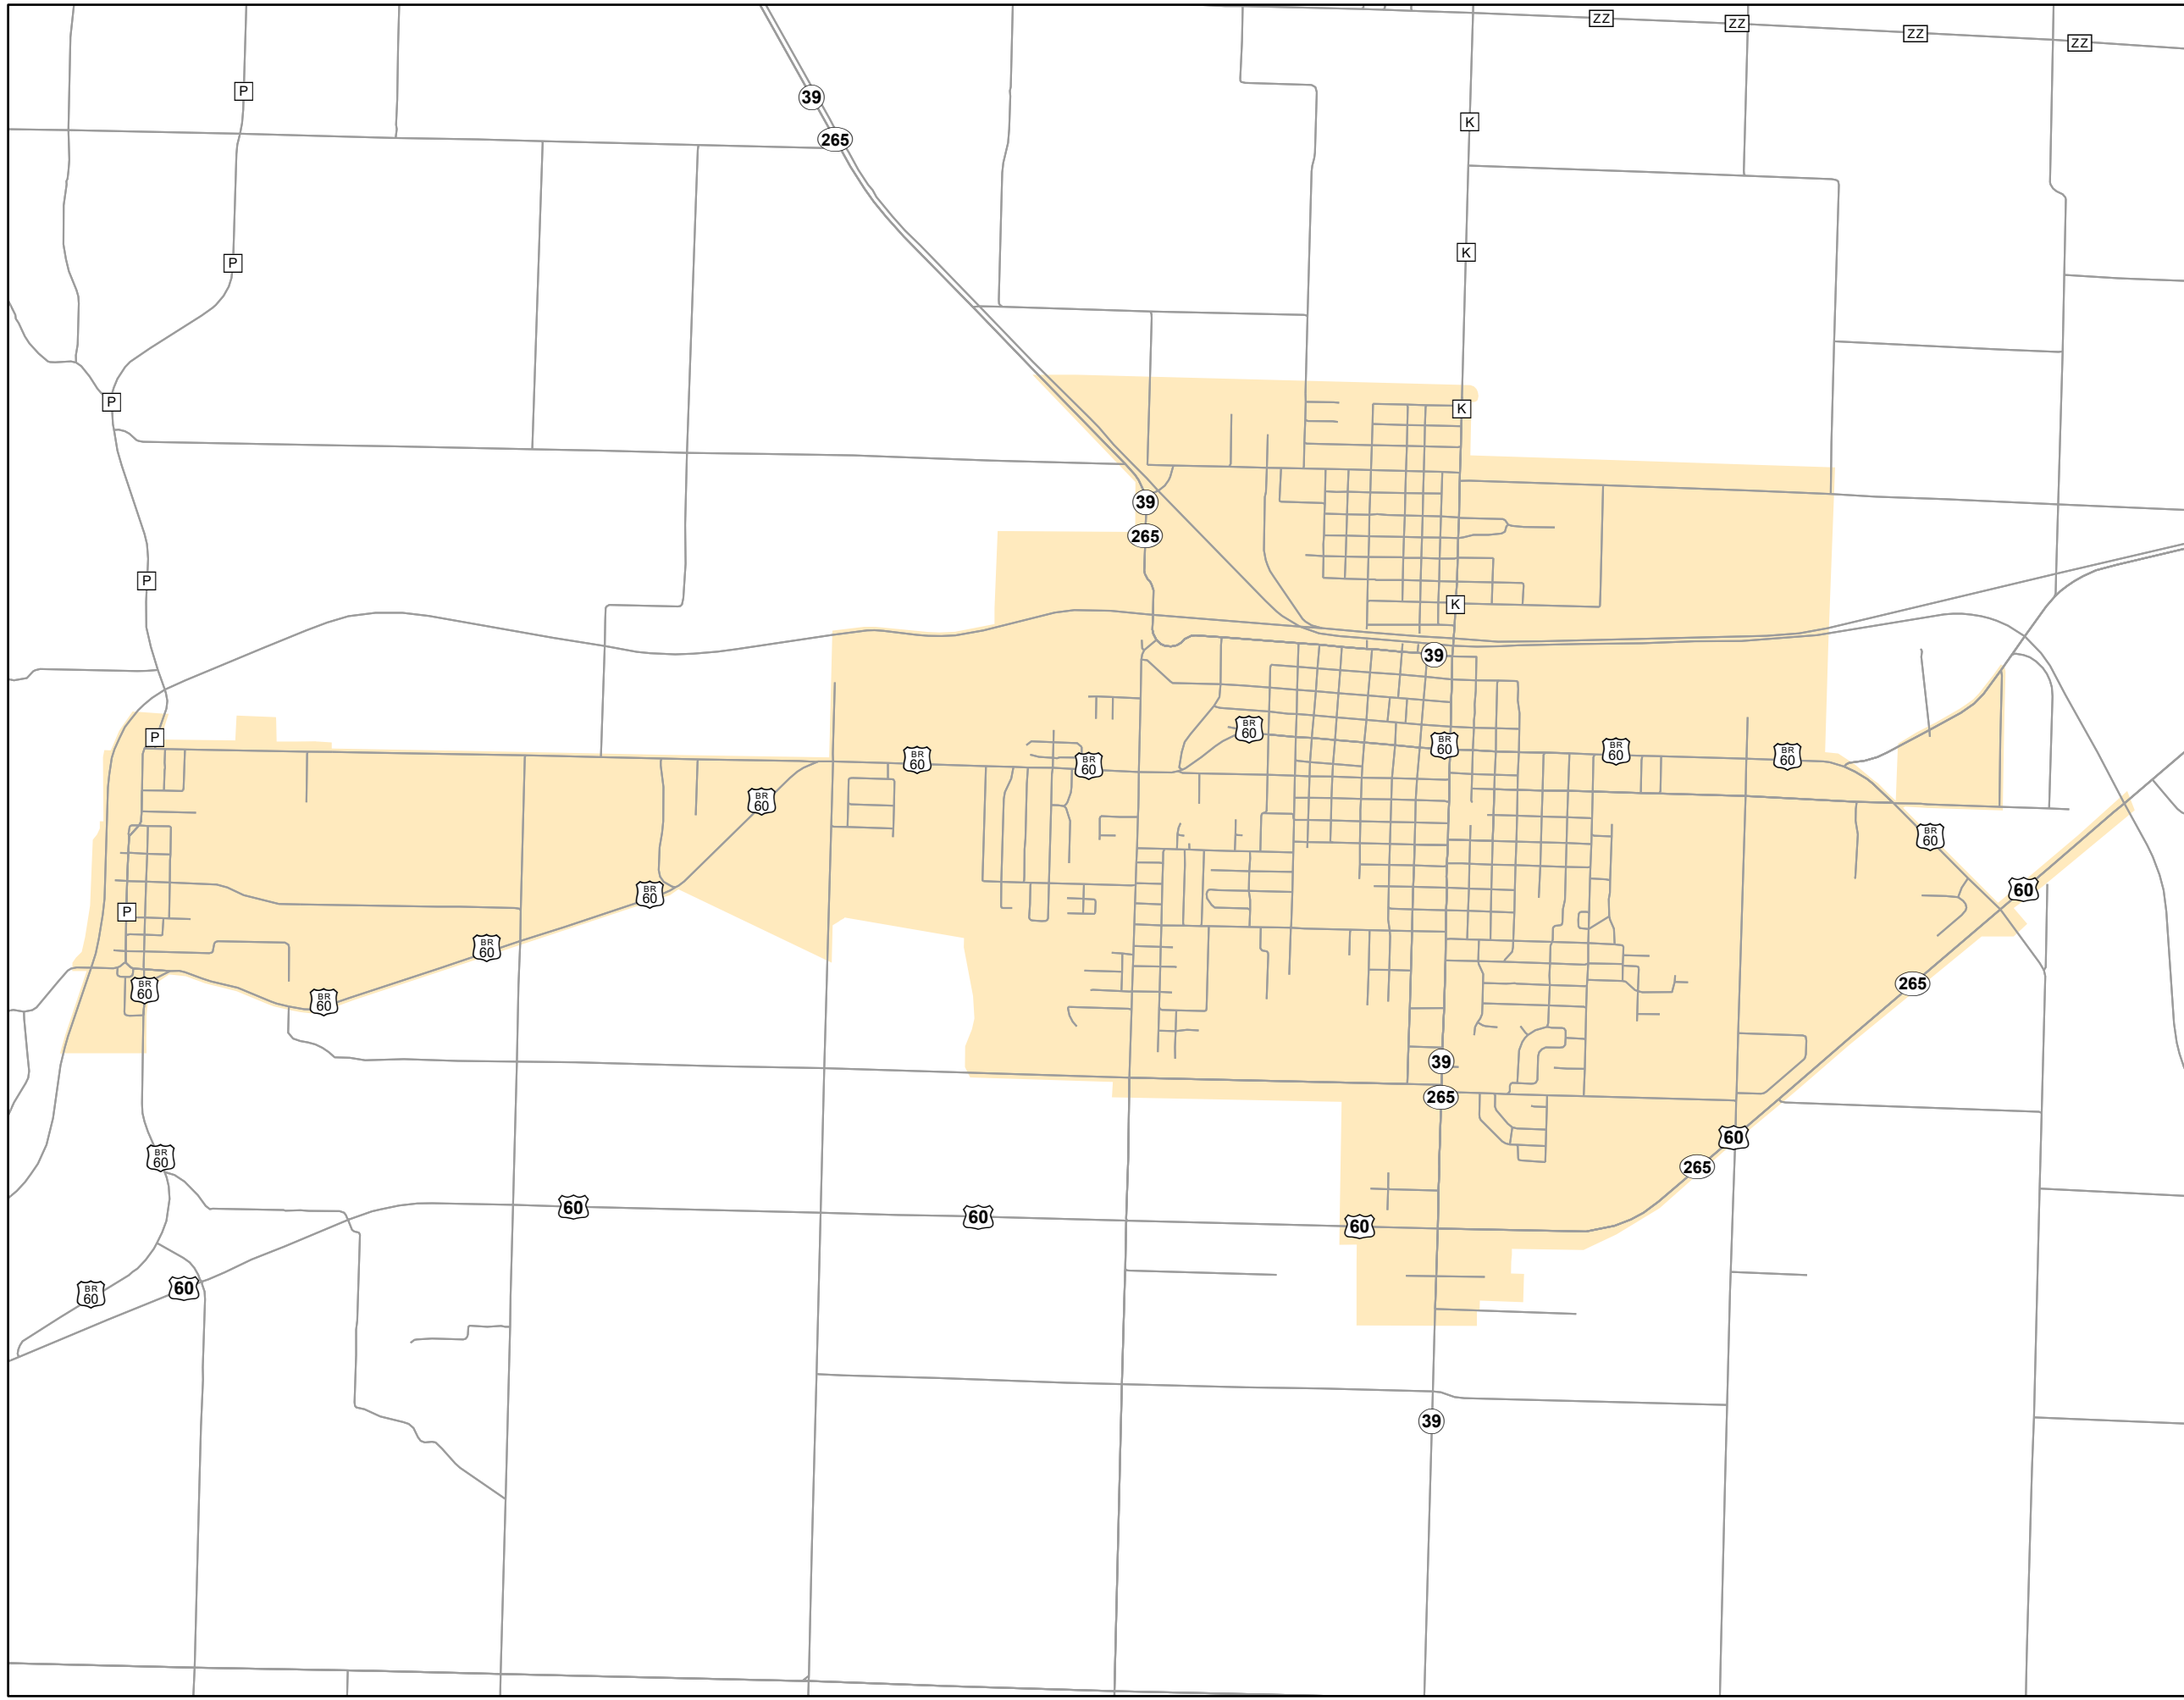

State System Urban Area

**AURORA
MISSOURI**

State System Class	Miles
Interstate	0
Primary	6.2
Supplementary	8.984
State Marked - NOS	
Other Roads	
Urban Area	

105 W. Capitol Ave.
Jefferson City, MO 65102
Phone (573) 526-5478
Fax (573) 526-8052

April 2026