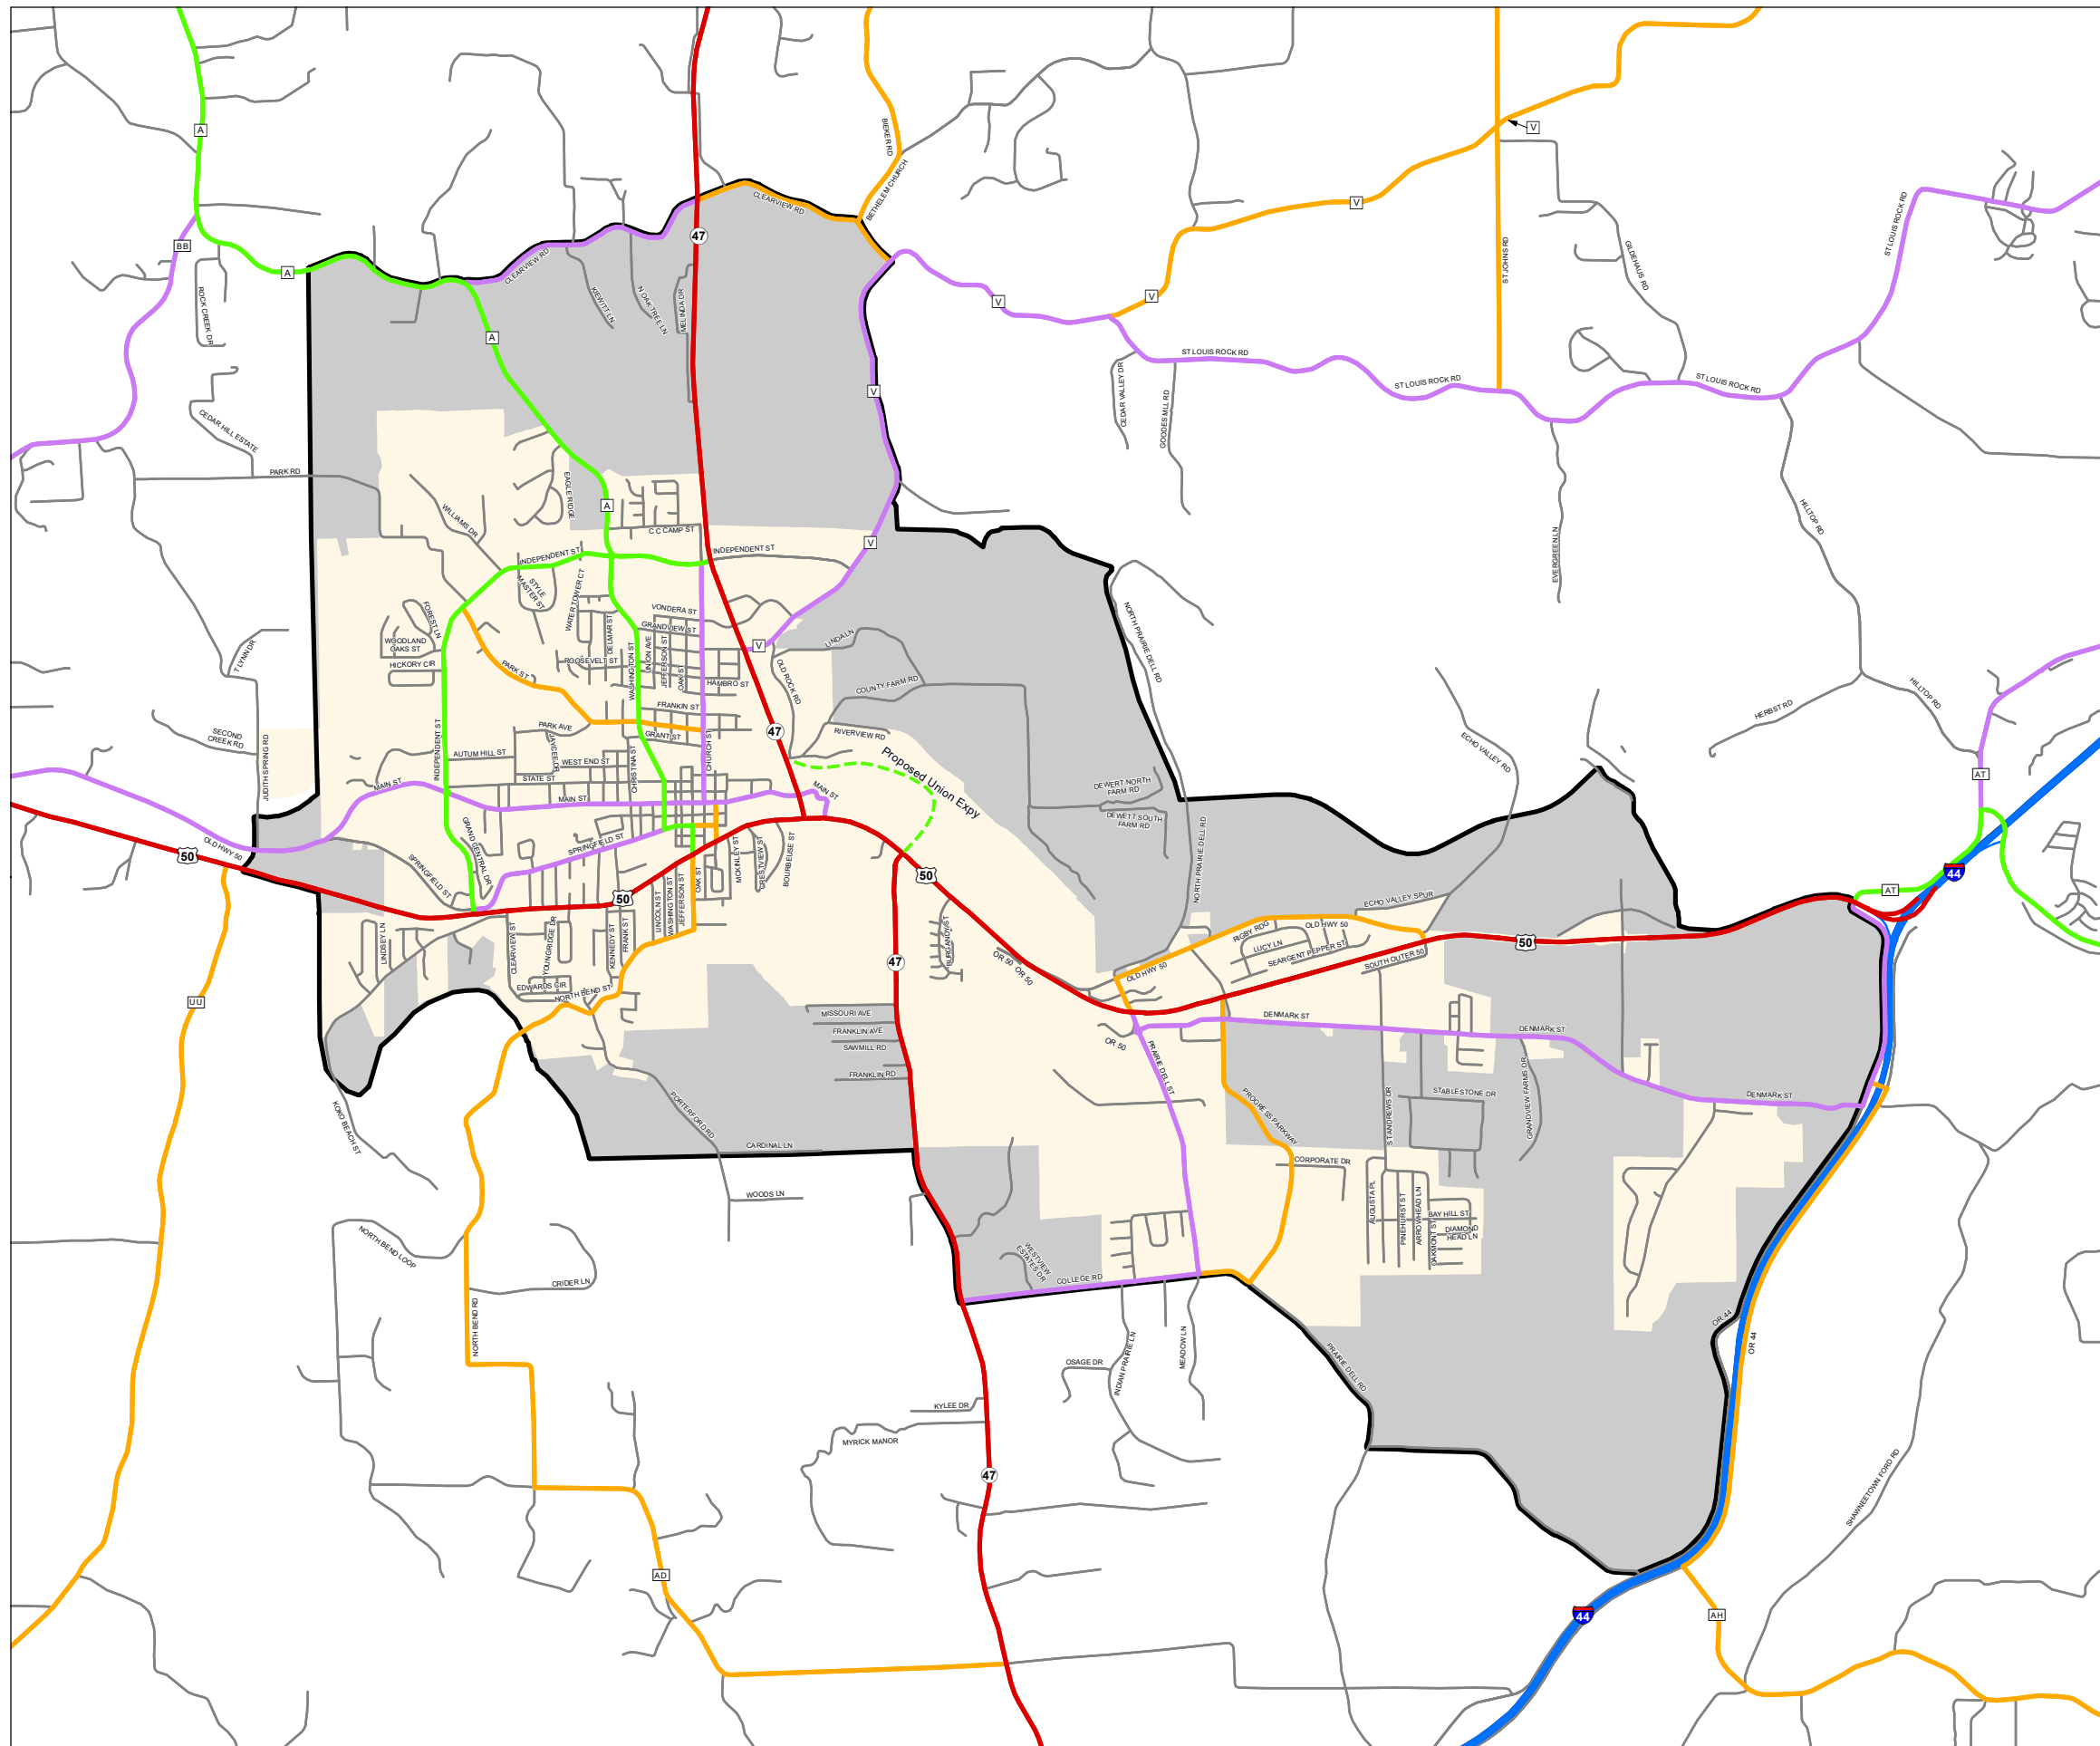

Functional Classification System

UNION
Franklin County

Missouri

FUNCTIONAL CLASS	
Interstate	
Other Freeway and Expressway	
Other Principal Arterial	
Minor Arterial	
Major Collector	
Minor Collector	
Local	
CITY	
URBAN AREA	

Federal-Aid highways exclude local roads and rural minor collectors.

Transportation Planning
105 W. Capitol Ave.
Jefferson City, MO 65102
Phone (573) 526-5478
Fax (573) 526-8052

Approved December 8, 2020