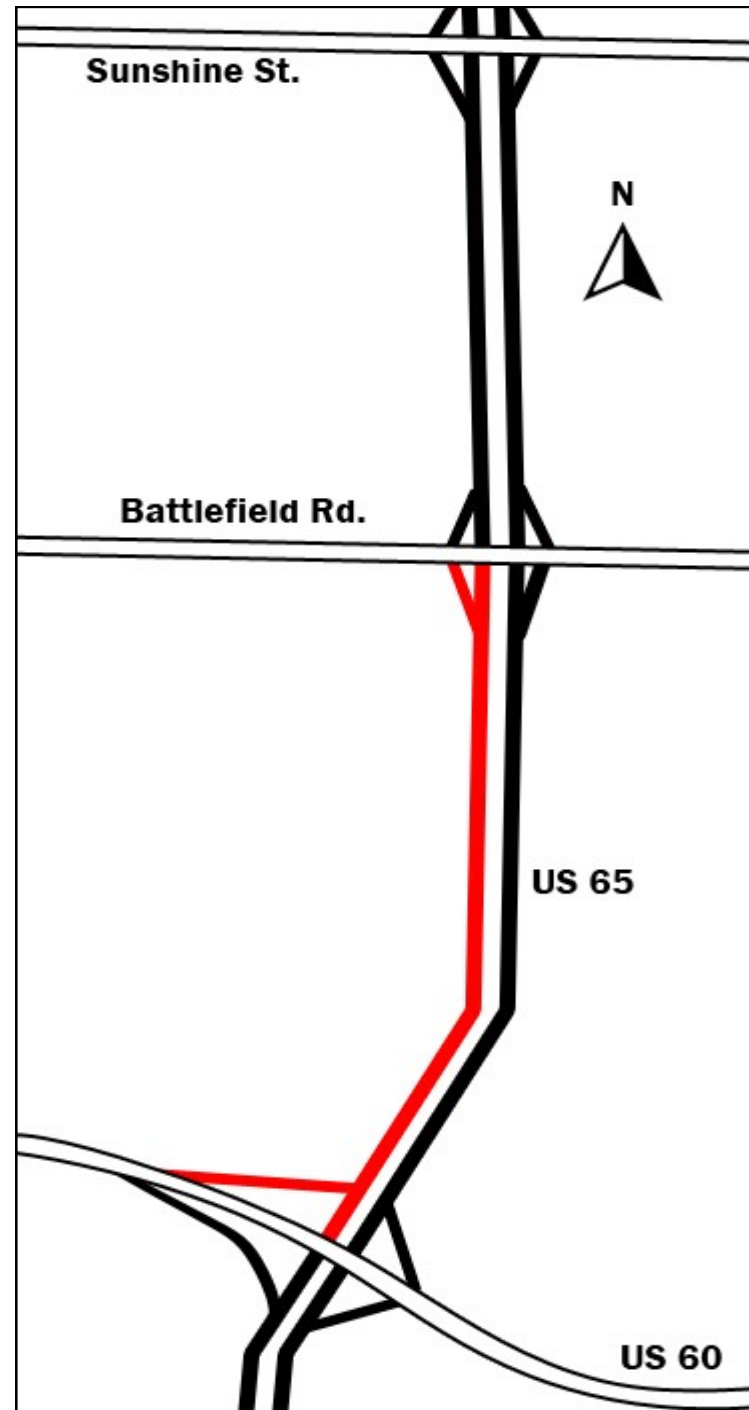

ROUTE 65 THE REBUILD ROAD & RAMP CLOSINGS

Sunday—Saturday
August 4-10

Saturday—Tuesday
August 10-20

Friday—Saturday
September 6-14

Saturday—Friday
September 14-20