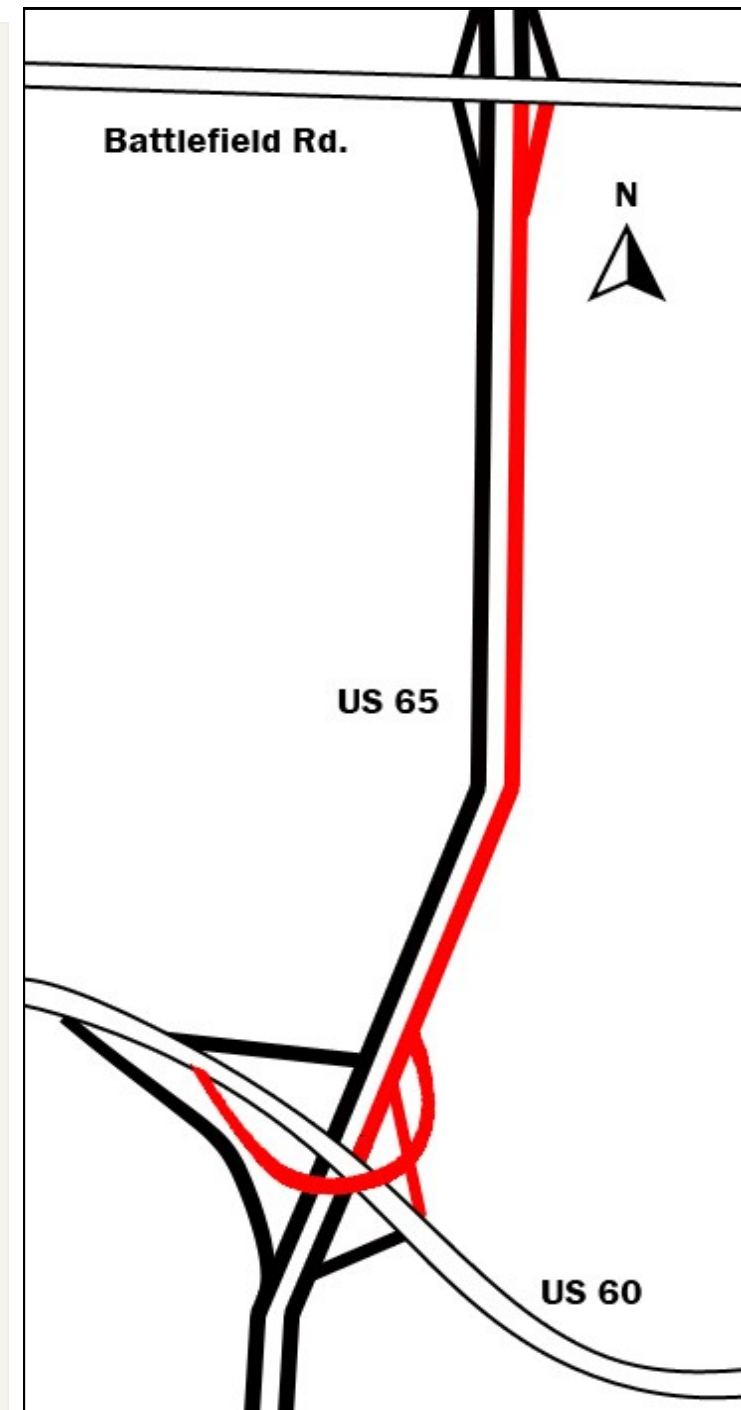

ROUTE 65 THE REBUILD ROAD & RAMP CLOSINGS

Sunday—Saturday
August 4-10

Saturday—Tuesday
August 10-20

Friday—Saturday
September 6-14

Saturday—Friday
September 14-20