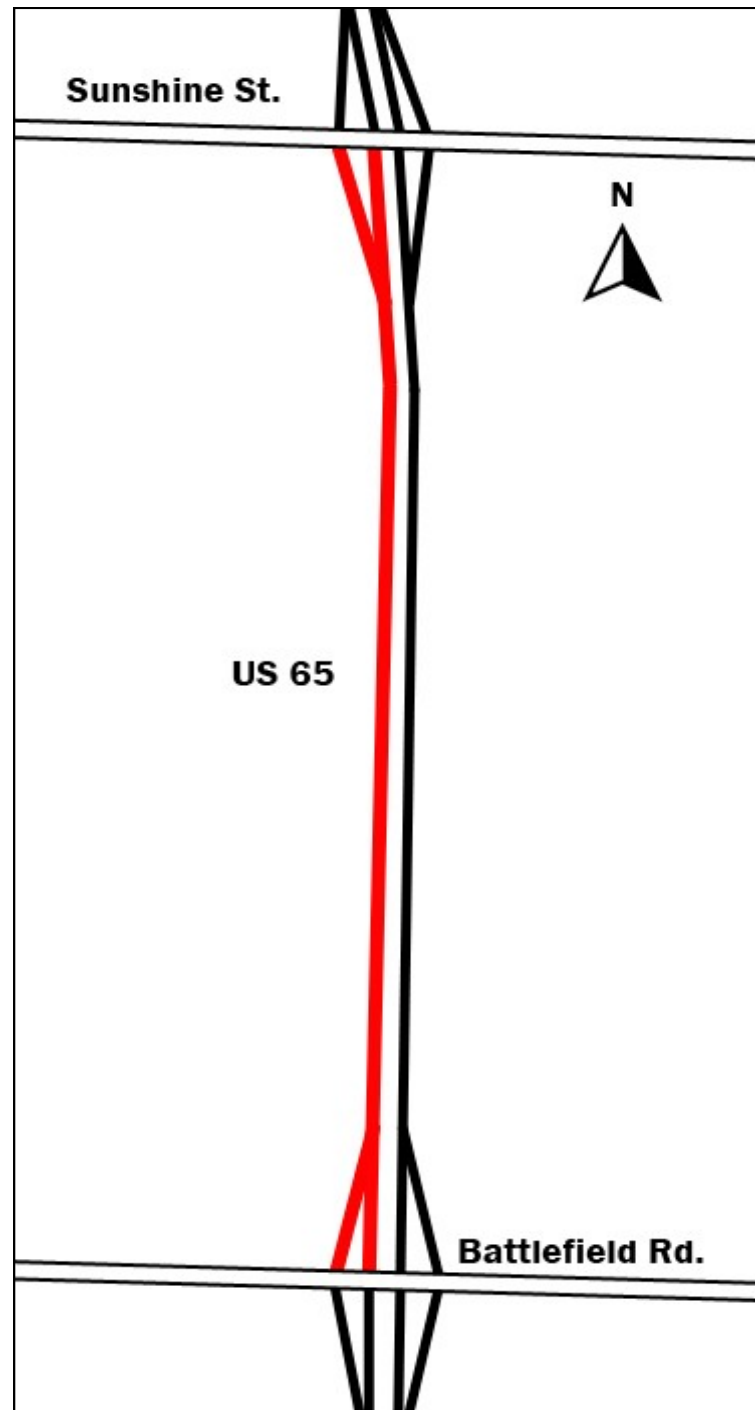

ROUTE 65 THE REBUILD ROAD & RAMP CLOSINGS

Sunday—Saturday
August 4-10

Saturday—Tuesday
August 10-20

Friday—Saturday
September 6-14

Saturday—Friday
September 14-20