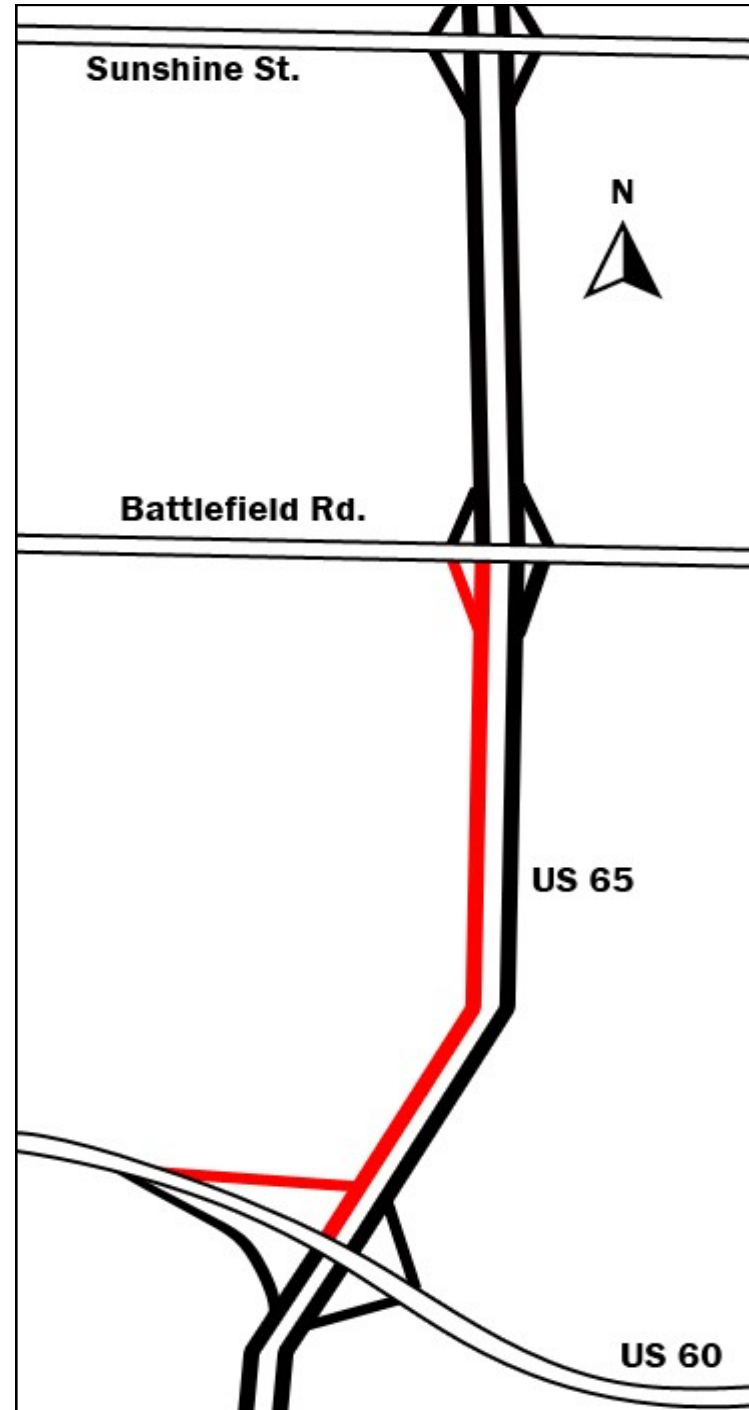

ROUTE 65 THE REBUILD ROAD & RAMP CLOSINGS

Sunday—Saturday
August 4-10

Saturday—Tuesday
August 10-20

Friday—Saturday
September 6-14

Saturday—Friday
September 14-20