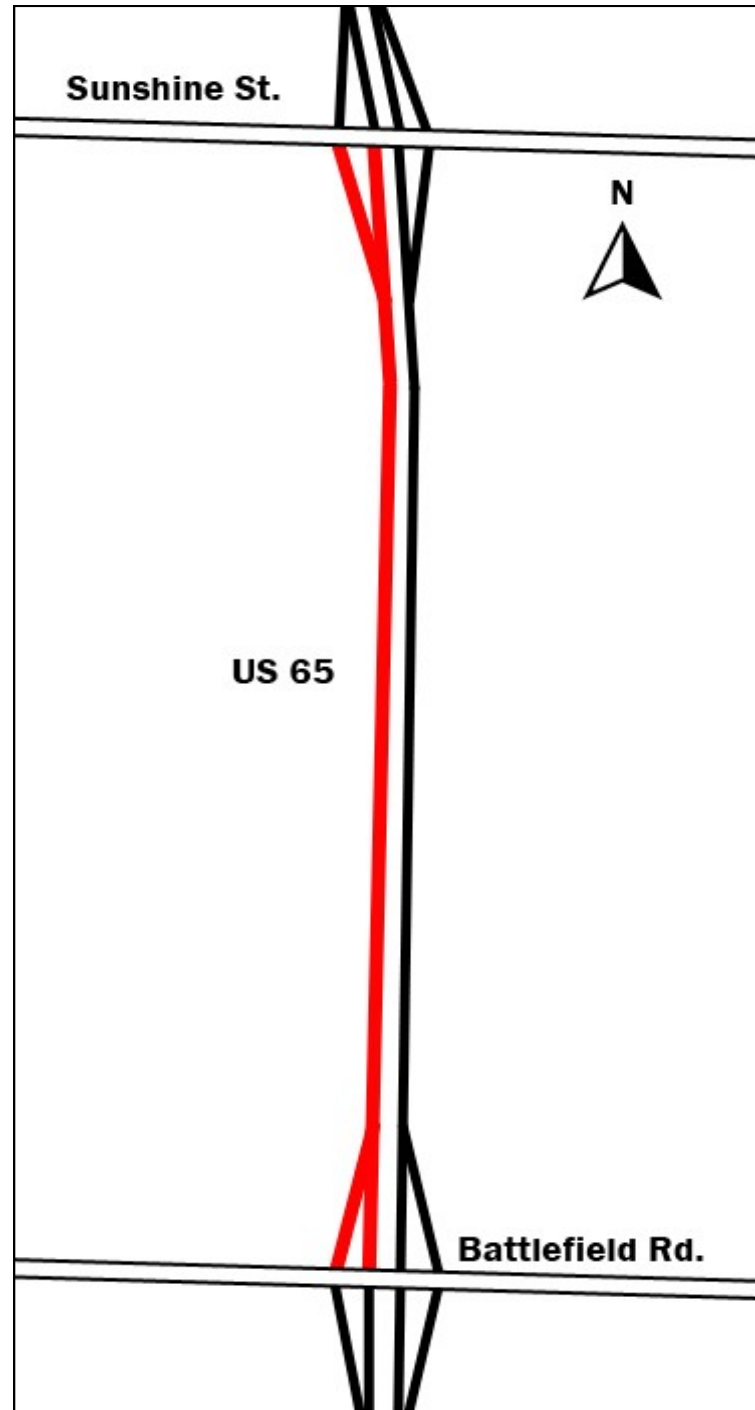

ROUTE 65 THE REBUILD ROAD & RAMP CLOSINGS

Sunday—Saturday
August 4-10

Saturday—Tuesday
August 10-20

Friday—Saturday
September 6-14

Saturday—Friday
September 14-20