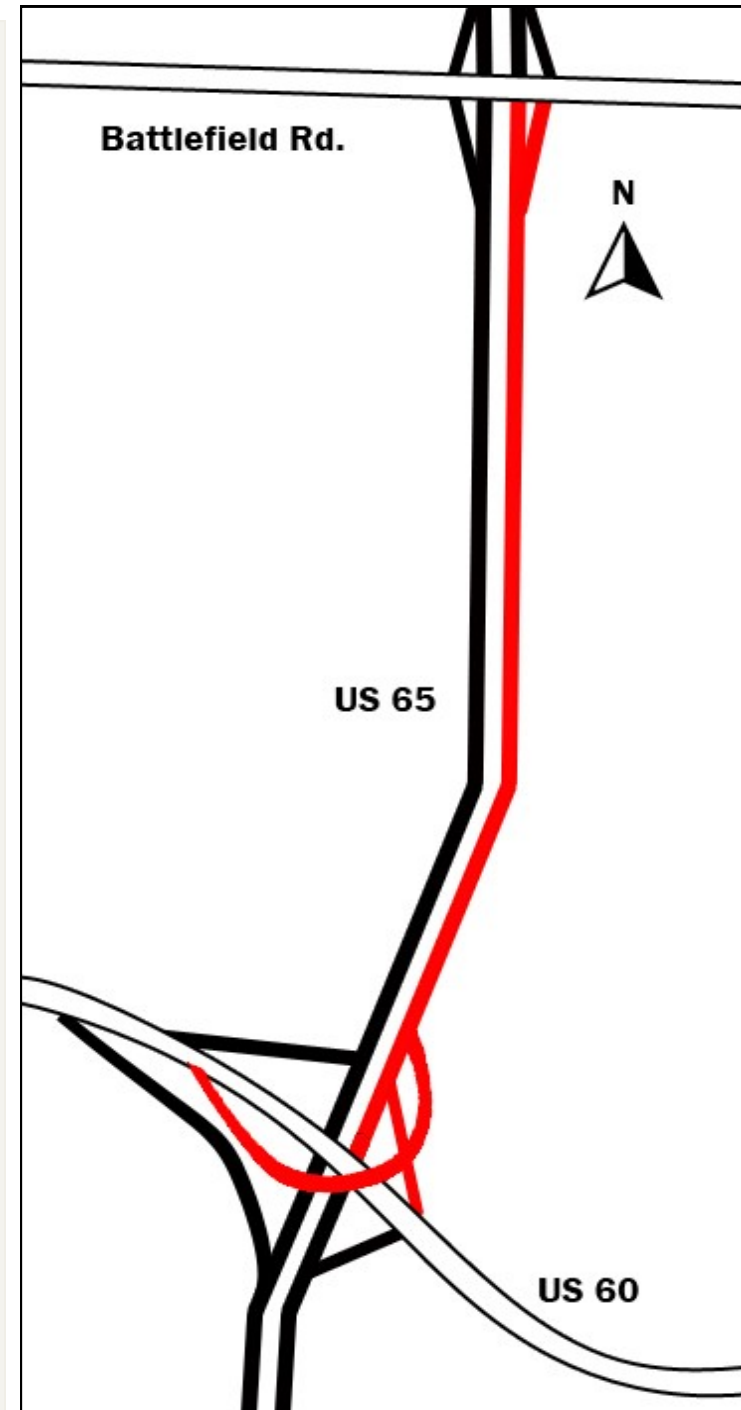

ROUTE 65 THE REBUILD ROAD & RAMP CLOSINGS

Sunday—Saturday
August 4-10

Saturday—Tuesday
August 10-20

Friday—Saturday
September 6-14

Saturday—Friday
September 14-20