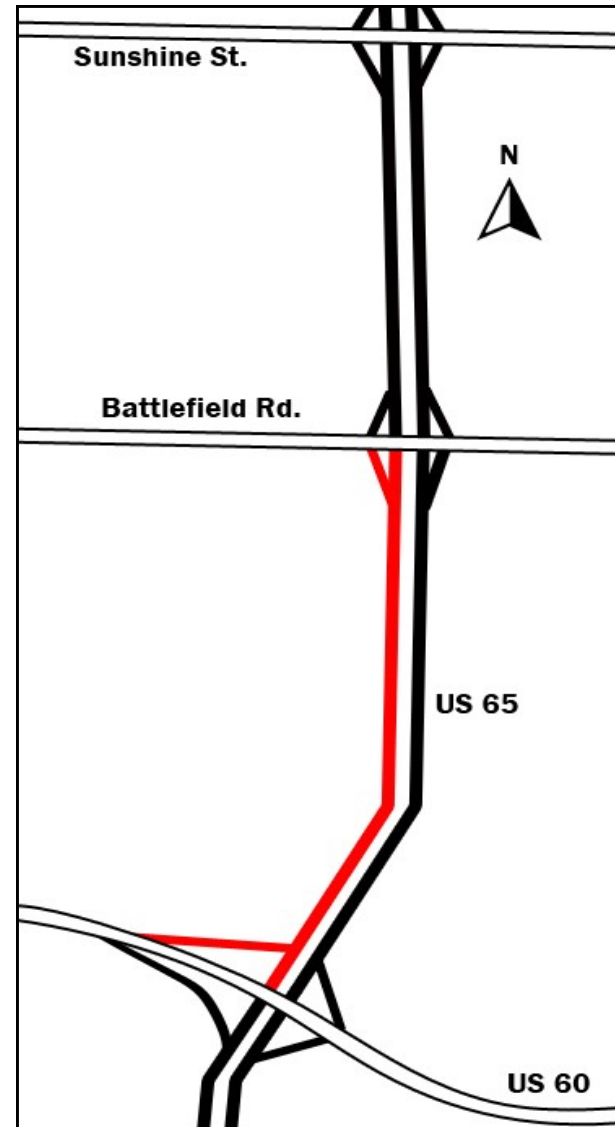

ROUTE 65 THE REBUILD ROAD & RAMP CLOSINGS

Sunday—Saturday, August 4-8

www.modot.org/southwest

Saturday—Tuesday, August 8-20

Friday—Friday, September 6-20*

(417) 895-7600 or 1-888-ASK-MODOT (275-6636)