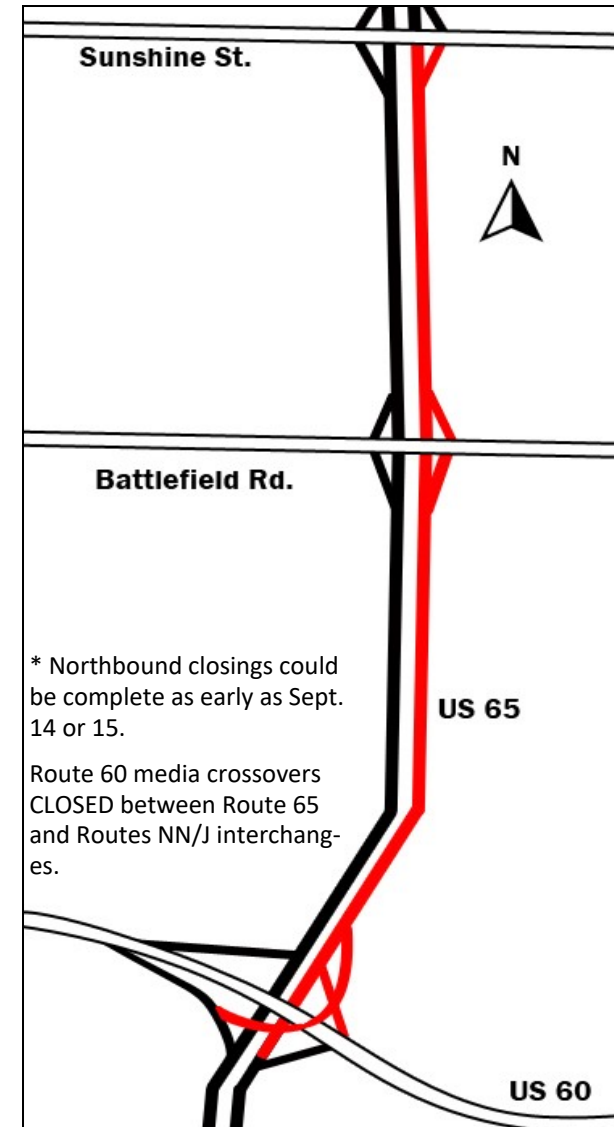

ROUTE 65 THE REBUILD ROAD & RAMP CLOSINGS

Sunday—Saturday, August 4-8

www.modot.org/southwest

Saturday—Tuesday, August 8-20

Friday—Friday, September 6-20*

(417) 895-7600 or 1-888-ASK-MODOT (275-6636)