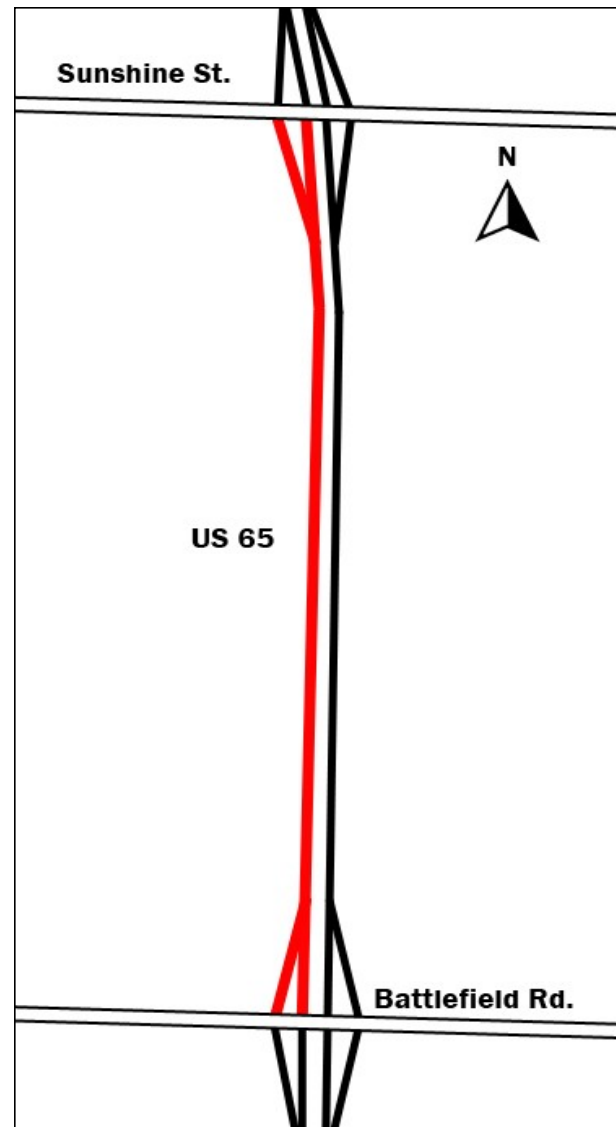

ROUTE 65 THE REBUILD ROAD & RAMP CLOSINGS

Sunday—Saturday, August 4-8

www.modot.org/southwest

Saturday—Tuesday, August 8-20

Friday—Friday, September 6-20*

(417) 895-7600 or 1-888-ASK-MODOT (275-6636)