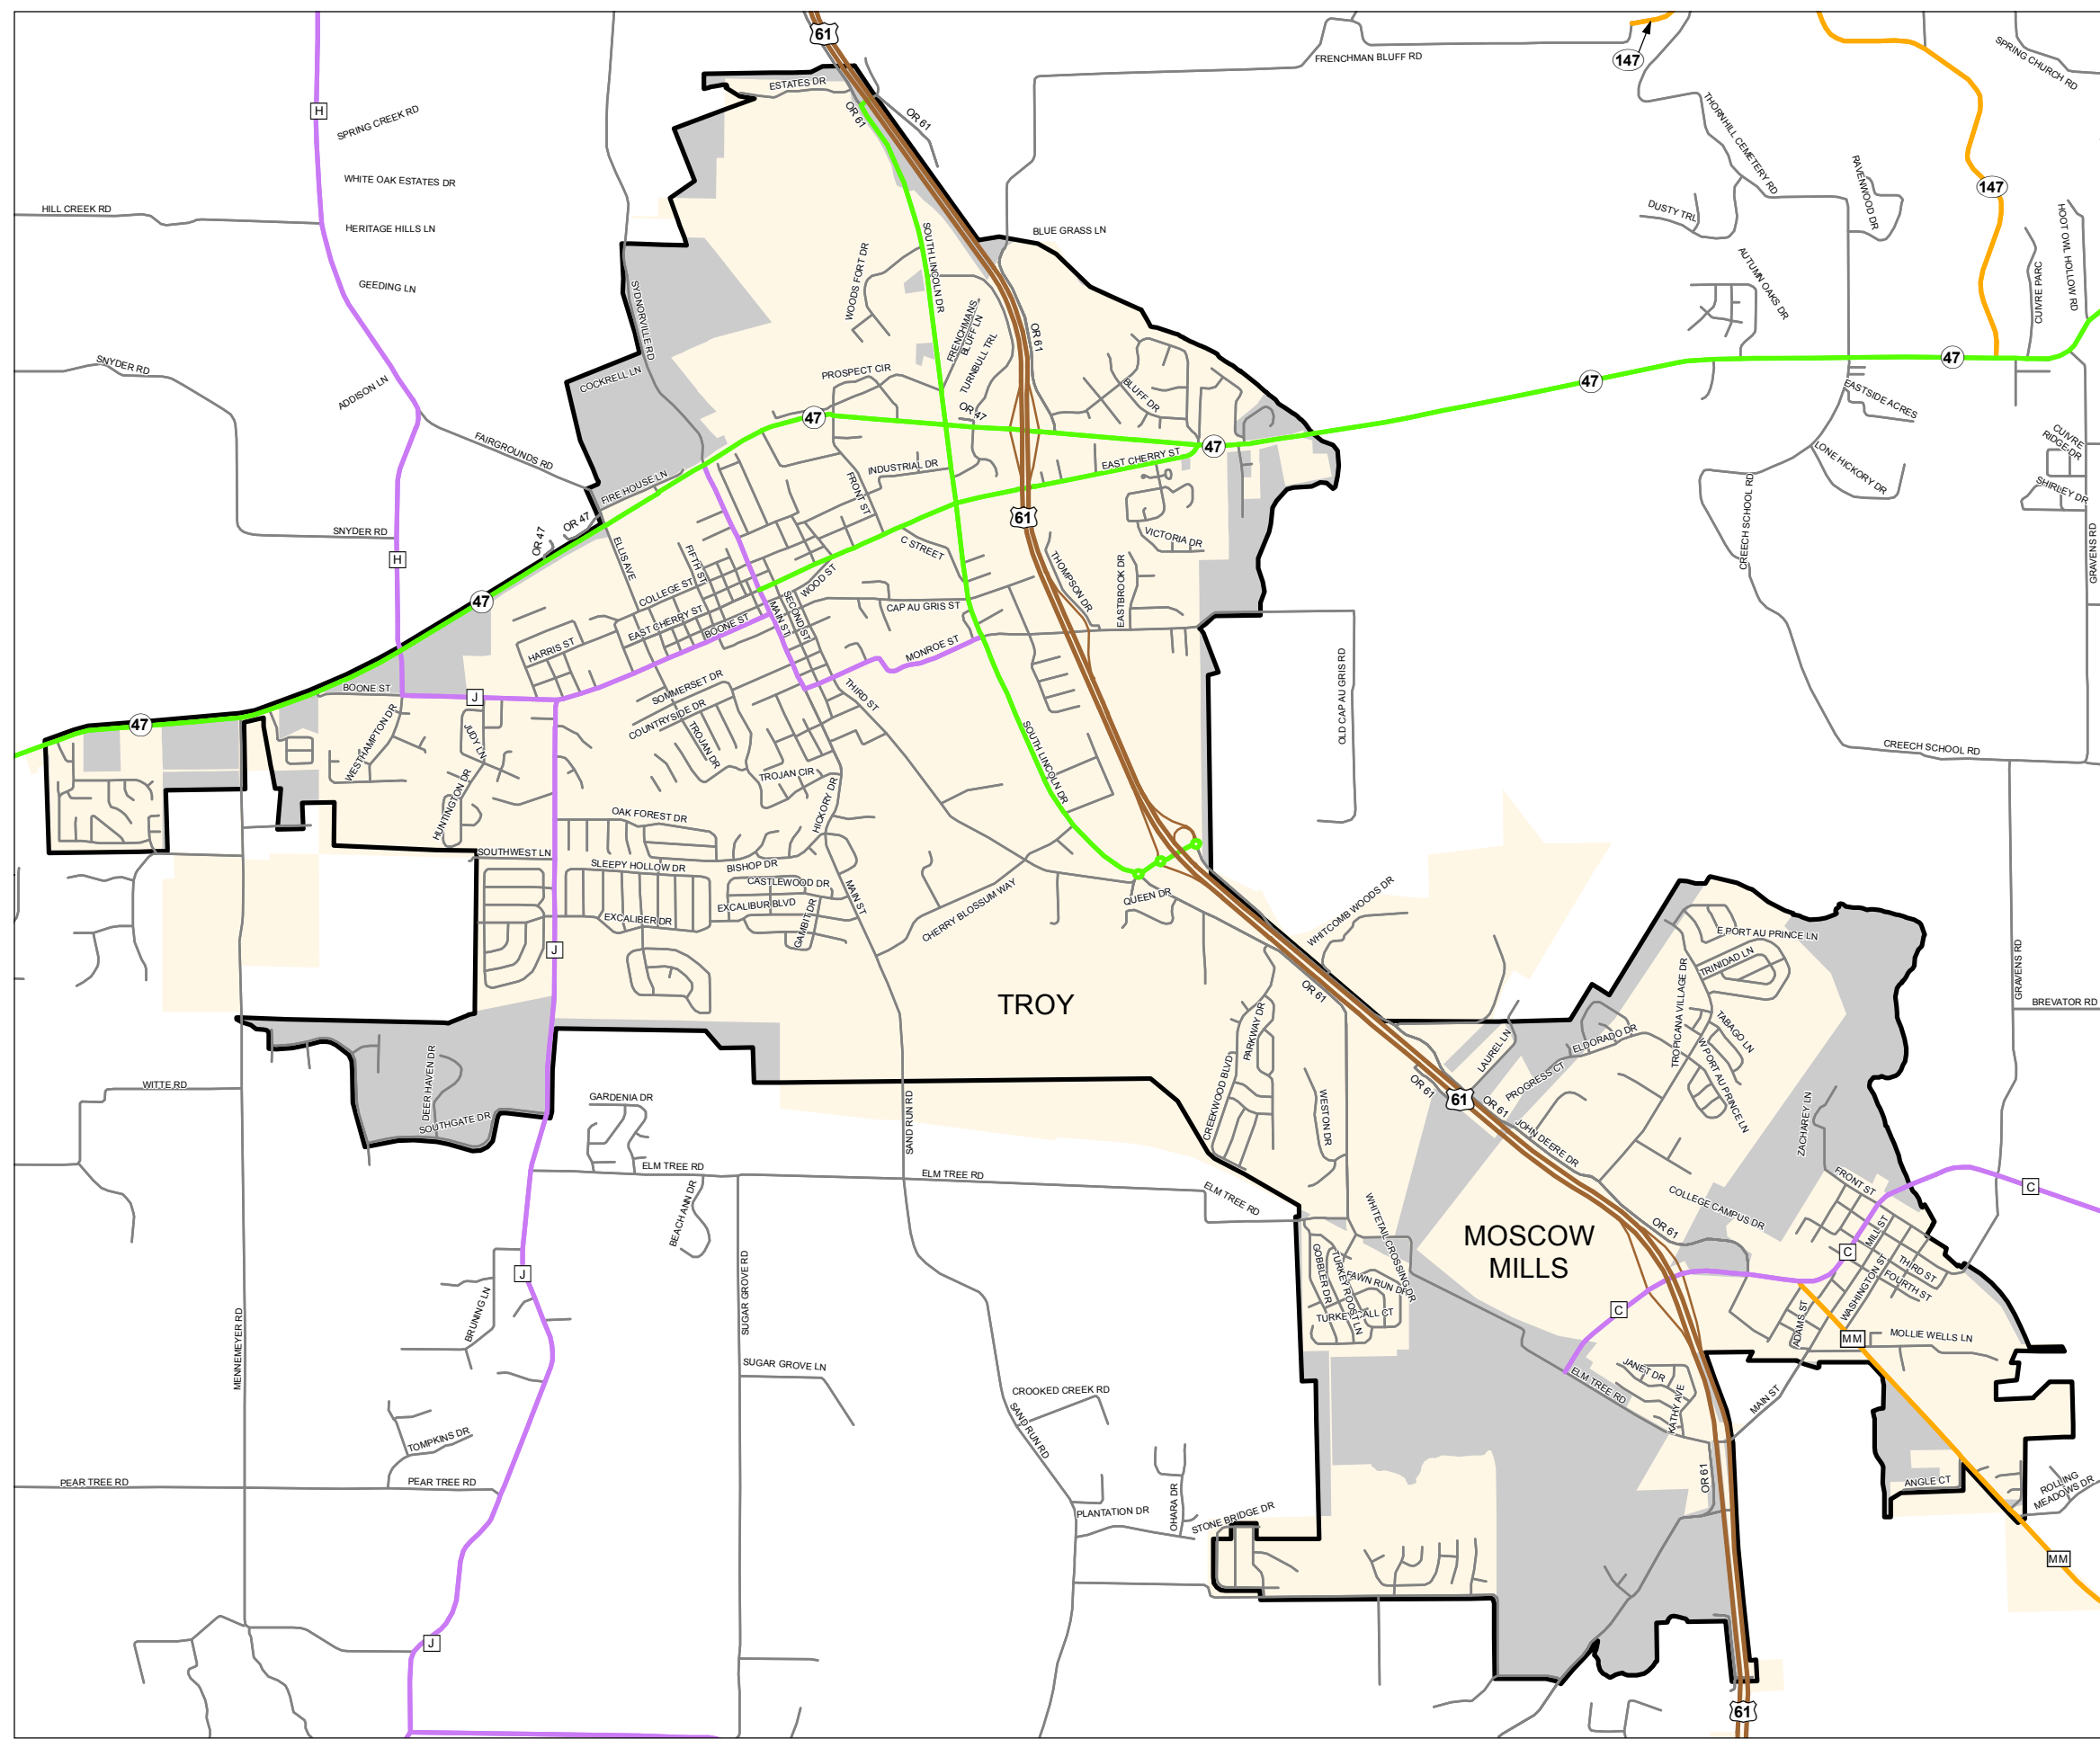

Functional Classification System

TROY
Lincoln County
Missouri

FUNCTIONAL CLASS	
Interstate	
Other Freeway and Expressway	
Other Principal Arterial	
Minor Arterial	
Major Collector	
Minor Collector	
Local	
CITY	
URBAN AREA	

Federal-Aid highways exclude local roads and rural minor collectors.

Transportation Planning
105 W. Capitol Ave.
Jefferson City, MO 65102
Phone (573) 526-5478
Fax (573) 526-8052

Approved January 23, 2014