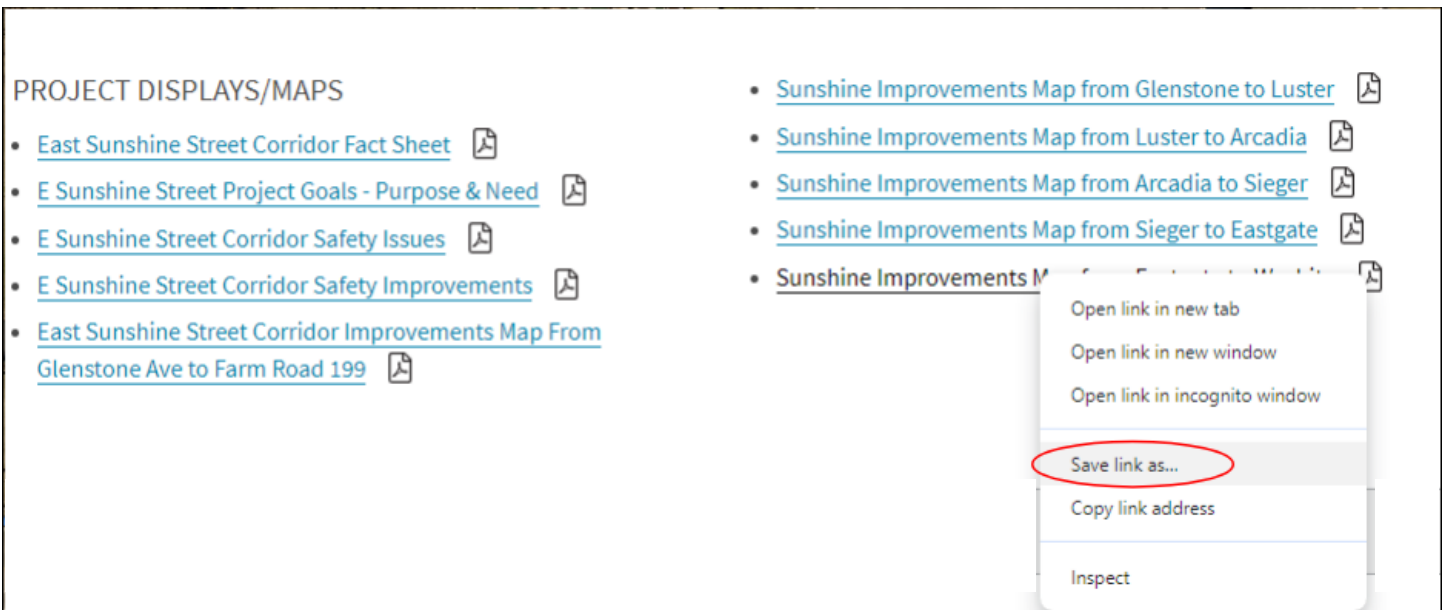

OR, save link as an option by right clicking on the file name and choosing “Save link as...”