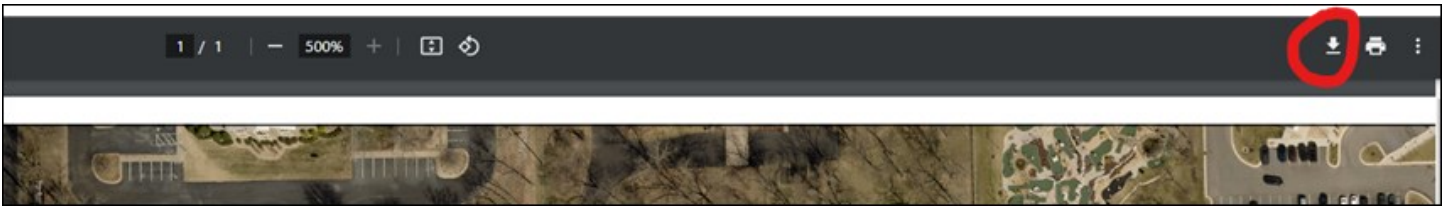

How To Download And View the Sunshine Improvements Maps

From MoDOT's Sunshine Project Page

Google Chrome: Click on the PROJECT DISPLAYS/MAPS website link you want to view. After the page has opened, click the download button in Google Chrome browser.

This screen shot shows the text at double the size after file is downloaded and zoomed in.