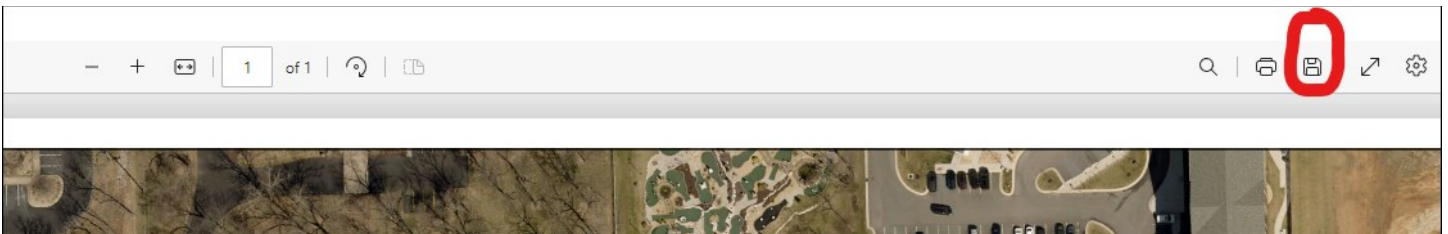

How To Download And View the Sunshine Improvements Maps

From MoDOT's Sunshine Project Page

Google Chrome: Click on the PROJECT DISPLAYS/MAPS website link you want to view. After the page has opened, click the download button in Google Chrome browser.

Microsoft Edge: Click on the PROJECT DISPLAYS/MAPS website link you want to view. After the page has opened, click the save button in Microsoft Edge browser.

OR, save link as an option by right clicking on the file name and choosing “Save link as...”

This screen shot shows the text at double the size after file is downloaded and zoomed in.