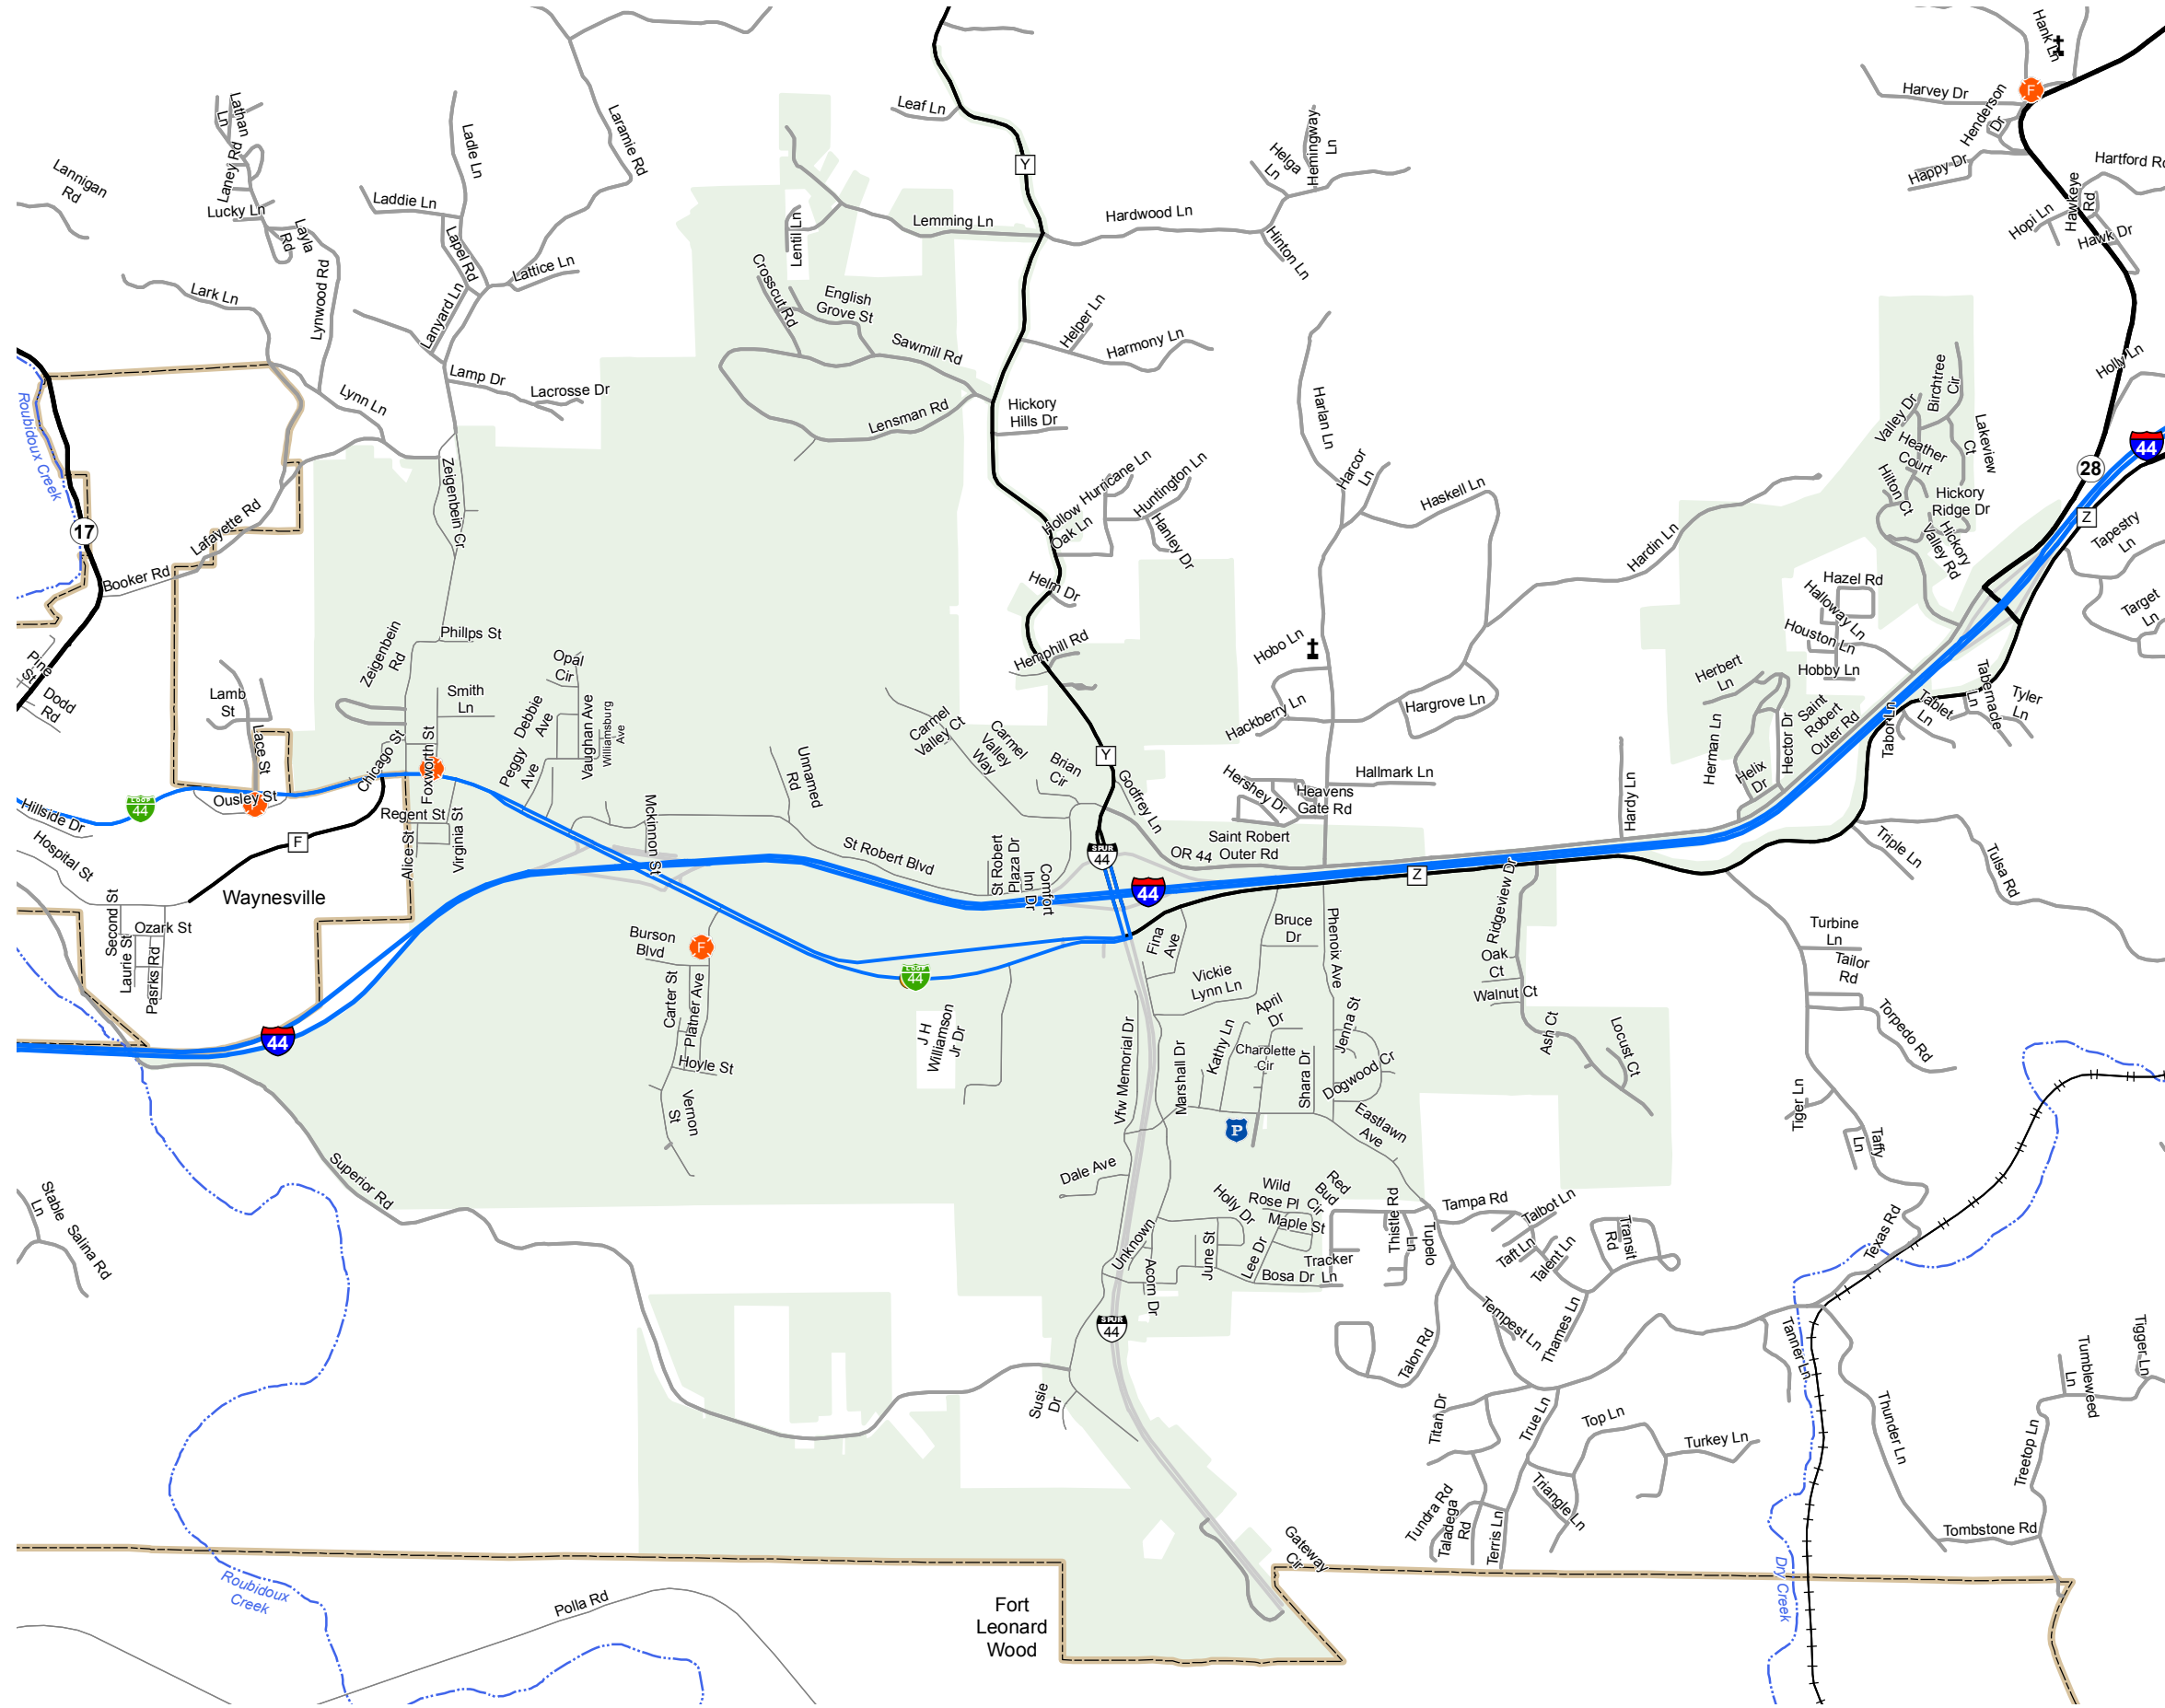

ST. ROBERT

PULASKI COUNTY

MISSOURI

CENTRAL DISTRICT

2015

Legend

- Interstate
- Interstate Loop
- US Route
- Business Route
- Missouri Route
- Letter Route
- County Road
- Railroad
- City Street
- Other Routes
- River or Stream
- Lake or Large River
- City Limits
- County Boundary
- Surrounding City Limits
- Fire Department
- Law Enforcement
- MSHP Office
- County Courthouse
- Hospital
- MoDOT Office
- MoDot Maintenance Building
- Cemeteries
- Airport
- Amtrak Stations