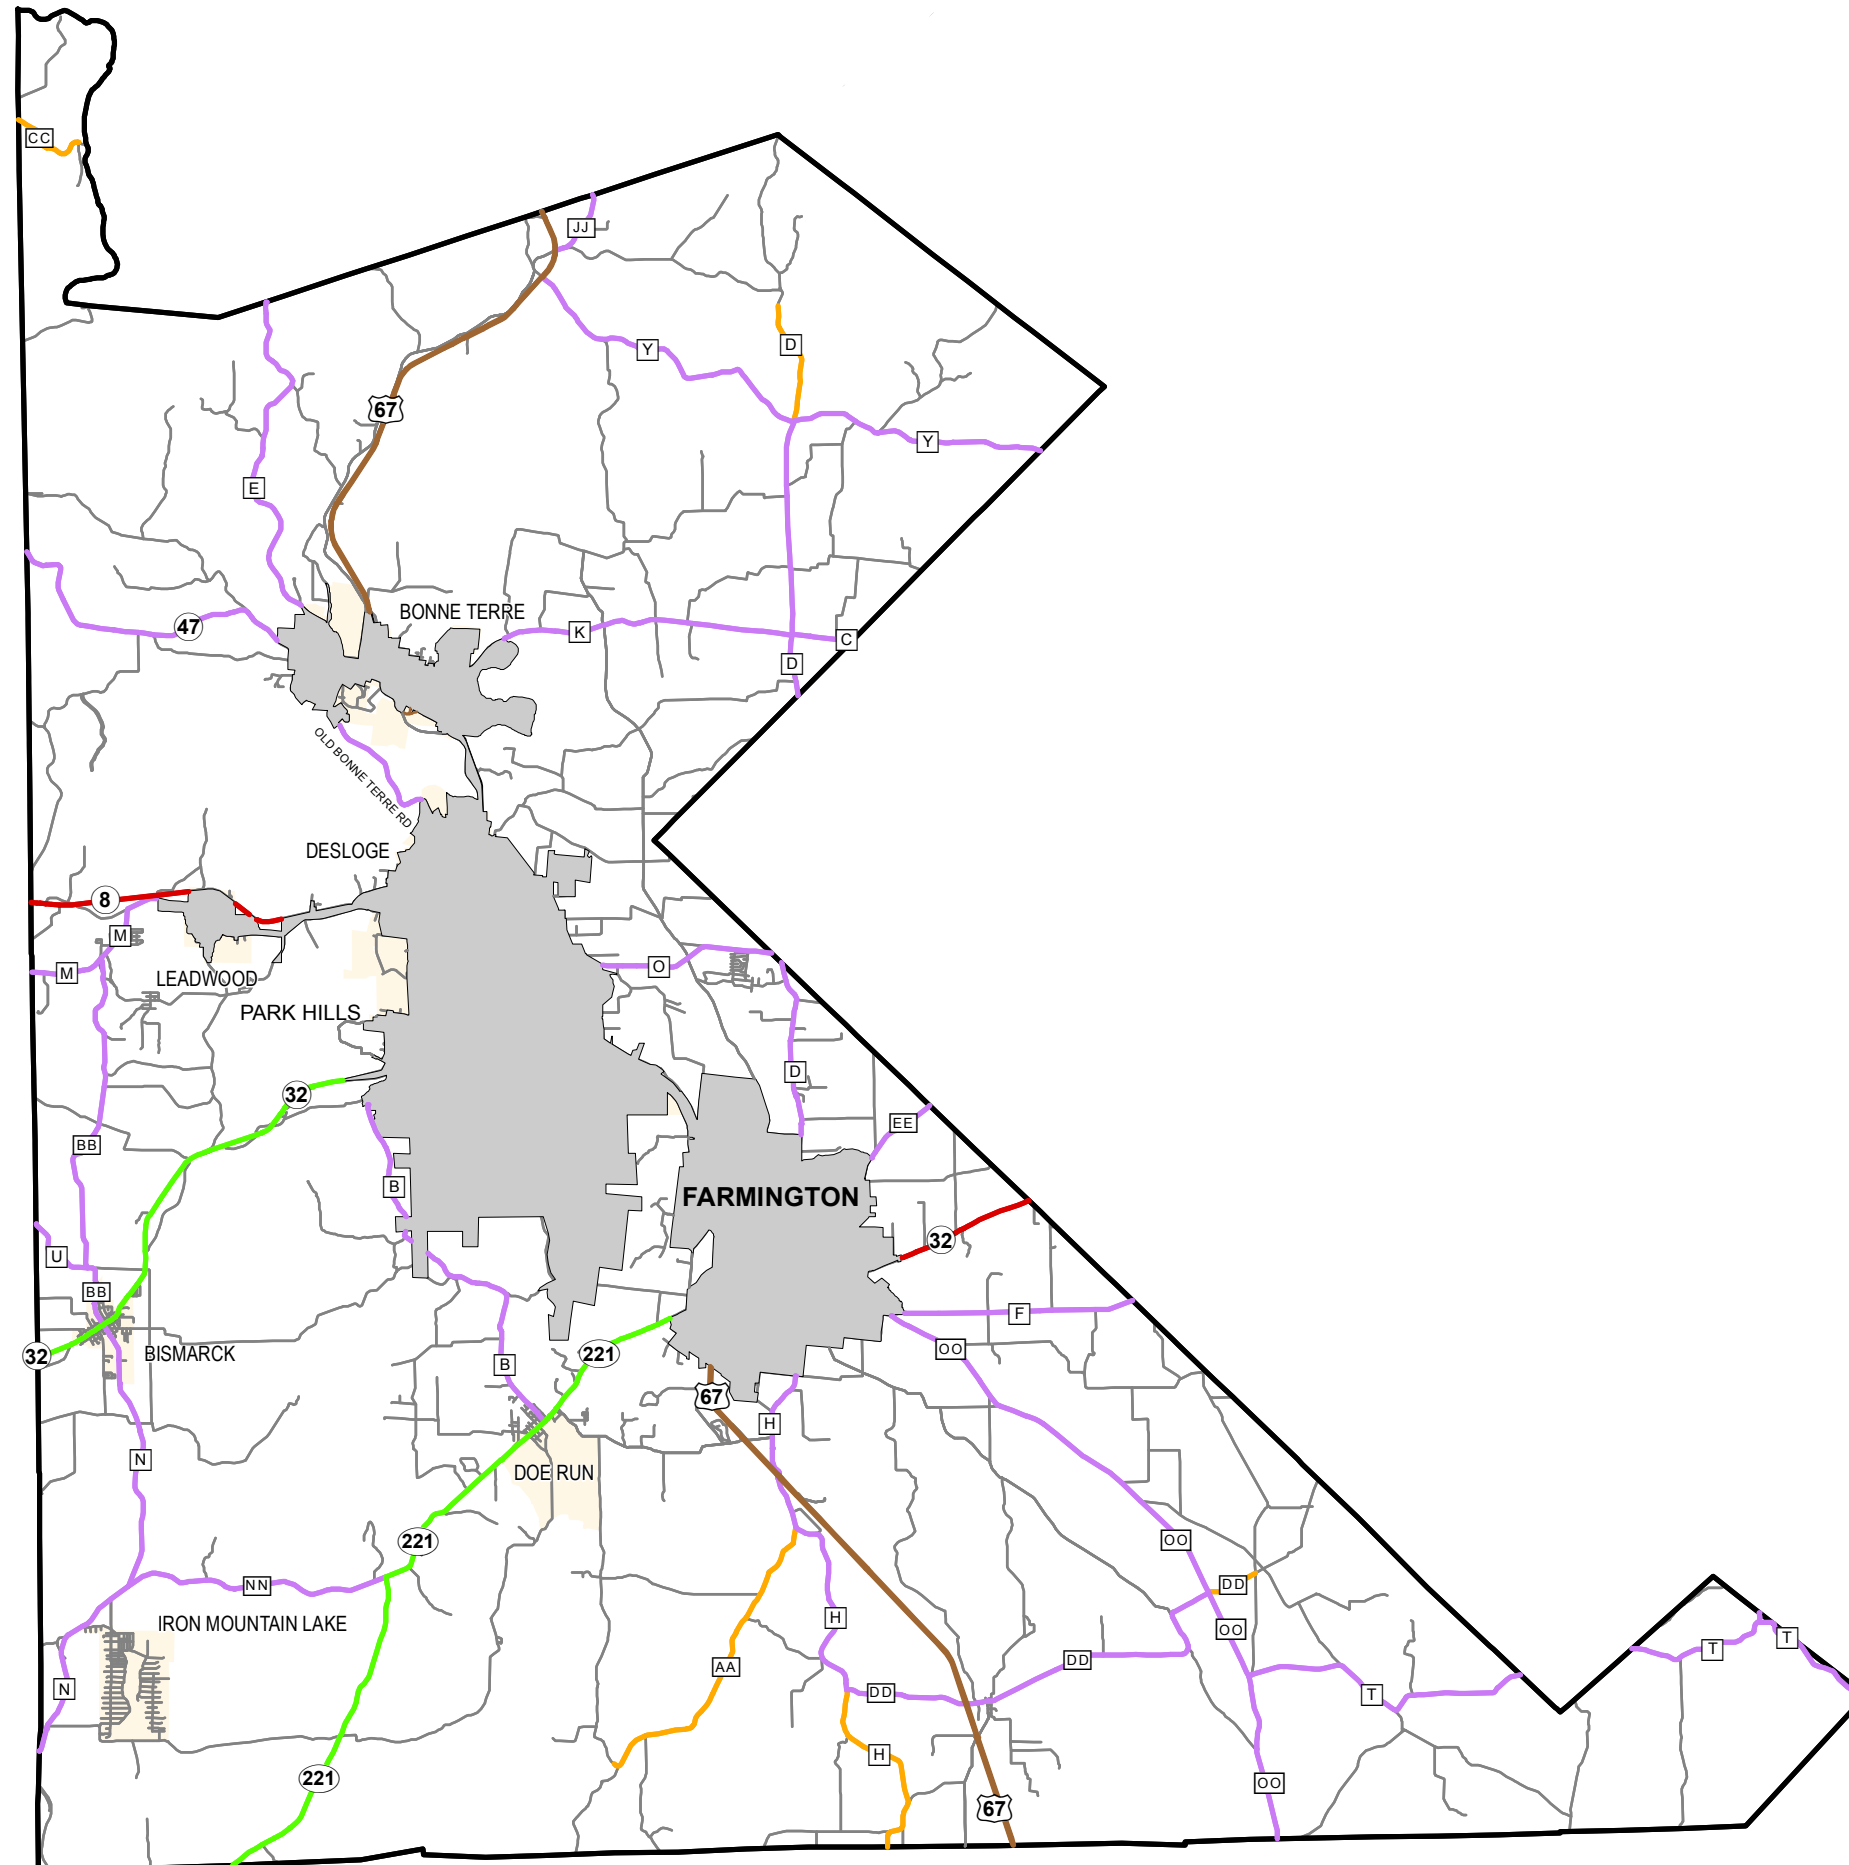

Rural Functional Classification

ST. FRANCOIS COUNTY

Missouri

FUNCTIONAL CLASS

- Interstate —
- Other Freeway and Expressway —
- Other Principal Arterial —
- Minor Arterial —
- Major Collector —
- Minor Collector —
- Local —

CITY

URBAN AREA

Federal-Aid highways exclude local roads and rural minor collectors.

Transportation Planning
 105 W. Capitol Ave.
 Jefferson City, MO 65102
 Phone (573) 526-5478
 Fax (573) 526-8052

Approved October 17, 2014