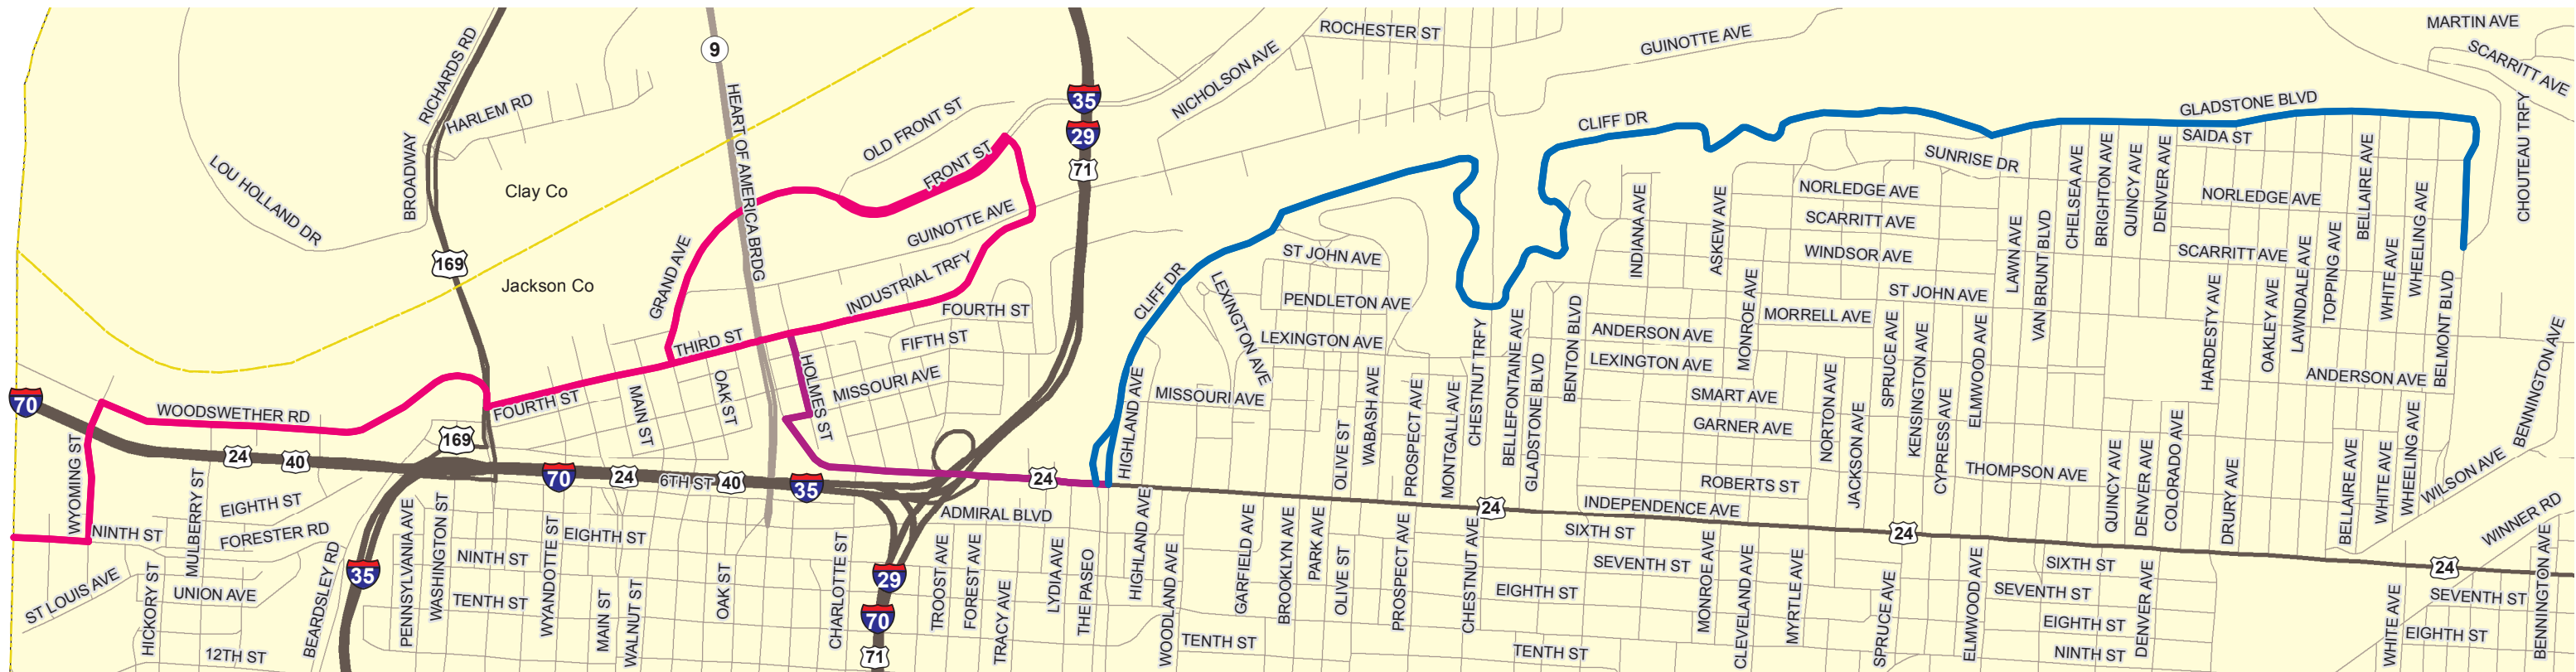

Kansas City Area Scenic Byways

Missouri Department of Transportation
 Transportation Planning
 1-888-ASK-MODOT
 WWW.MODOT.ORG
 Date: 5/01/2014

Legend

- CLIFF DRIVE
- CLIFF DRIVE CONNECTION
- SPIRIT OF KANSAS CITY
- City Limit