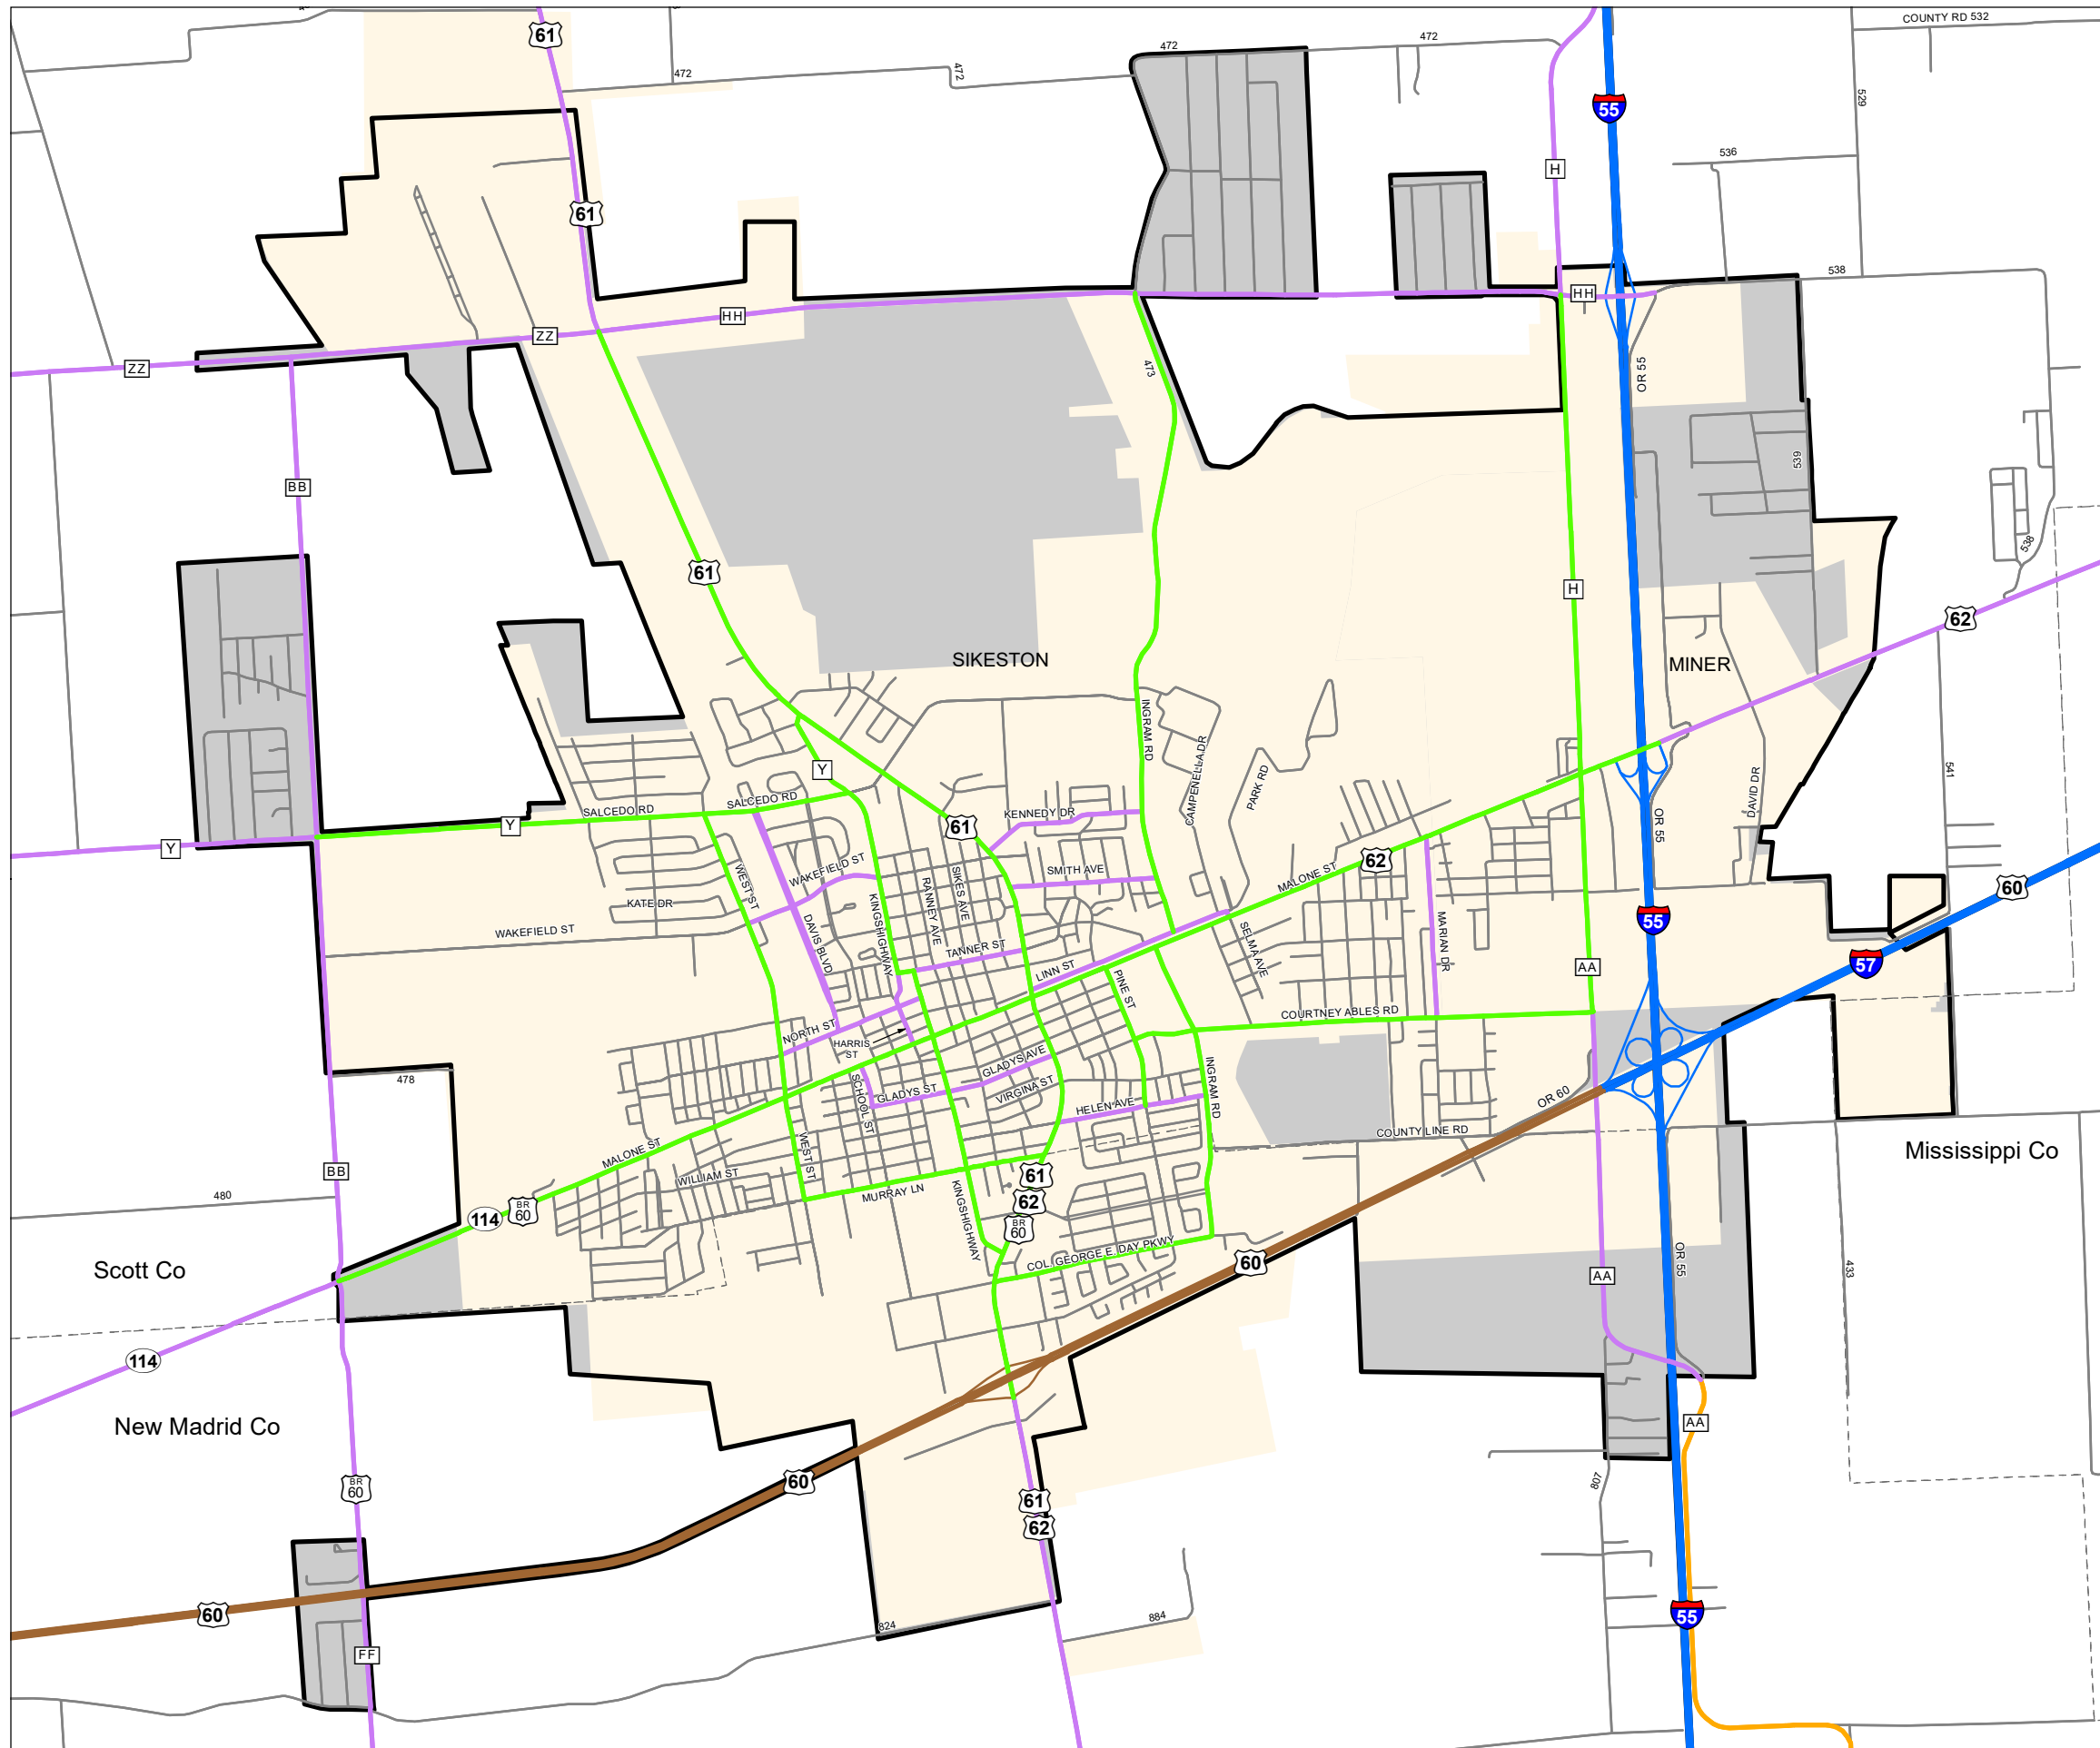

Functional Classification System

SIKESTON

New Madrid County
 Scott County
 Mississippi County

Missouri

FUNCTIONAL CLASS	
Interstate	
Other Freeway and Expressway	
Other Principal Arterial	
Minor Arterial	
Major Collector	
Minor Collector	
Local	
CITY	
URBAN AREA	

Federal-Aid highways exclude local roads and rural minor collectors.

Transportation Planning

105 W. Capitol Ave.
 Jefferson City, MO 65102
 Phone (573) 526-5478
 Fax (573) 526-8052

Approved January 10, 2024