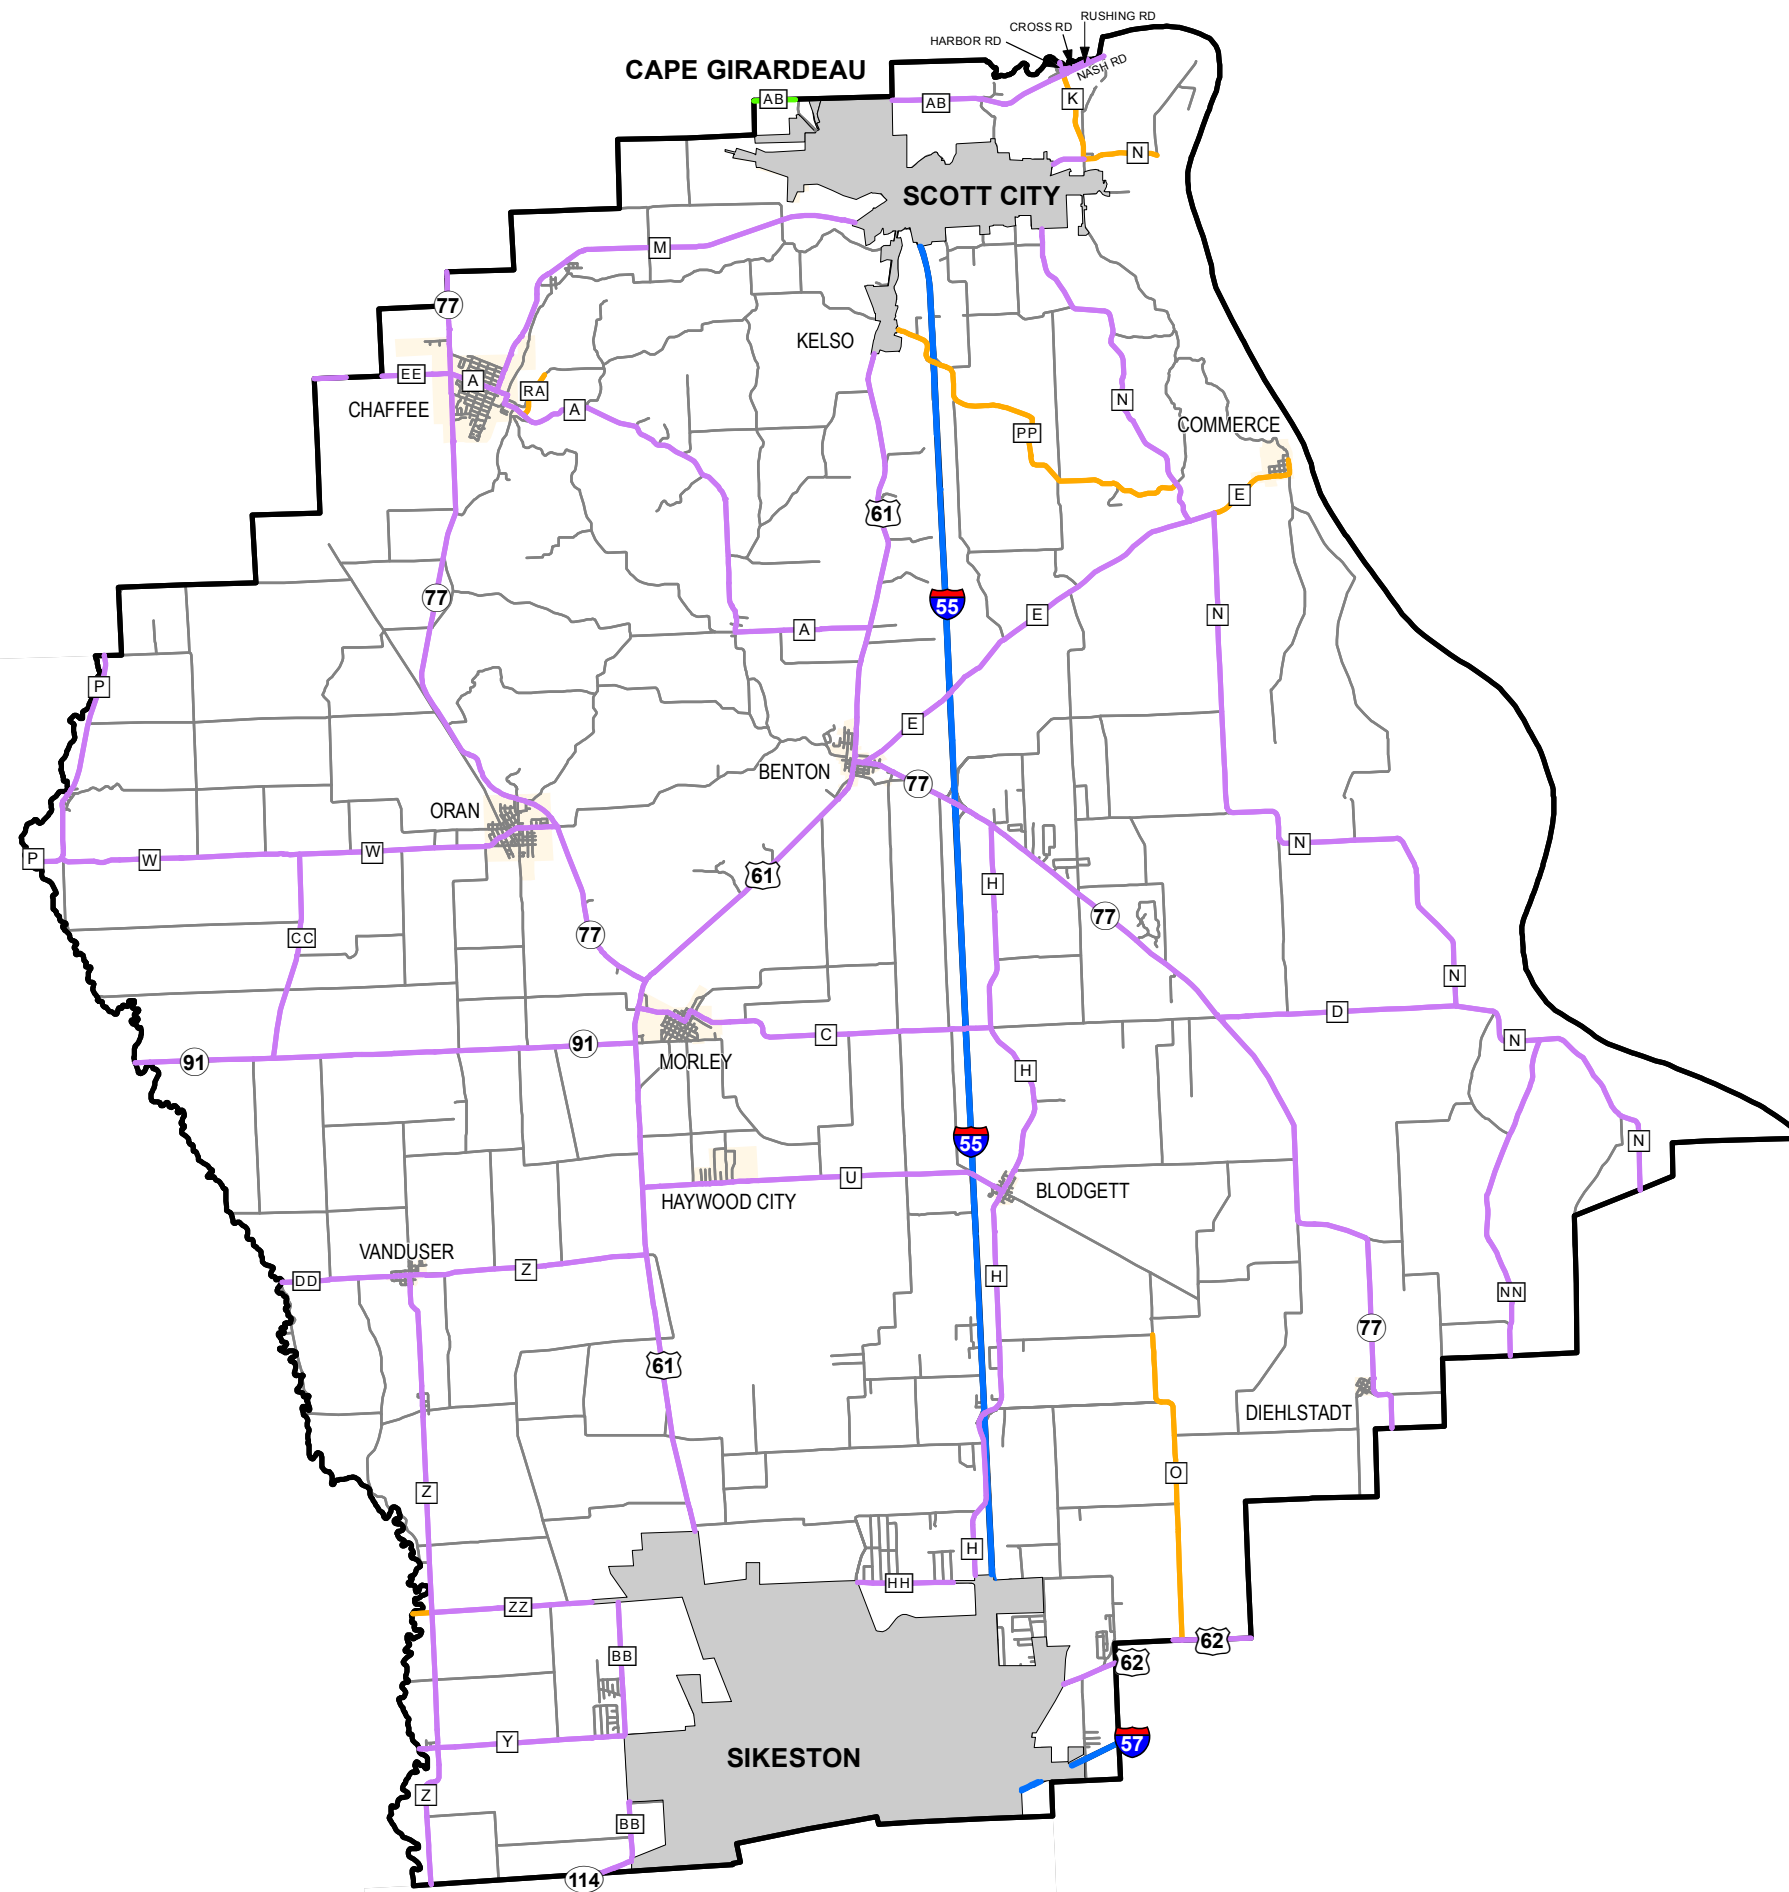

Rural Functional Classification

SCOTT COUNTY

Missouri

FUNCTIONAL CLASS

Interstate	
Other Freeway and Expressway	
Other Principal Arterial	
Minor Arterial	
Major Collector	
Minor Collector	
Local	

CITY

URBAN AREA

Federal-Aid highways exclude local roads and rural minor collectors.

Transportation Planning
 105 W. Capitol Ave.
 Jefferson City, MO 65102
 Phone (573) 526-5478
 Fax (573) 526-8052

Approved December 13, 2012

(\\ghwvp07\Z:\FunctionalClass\Maps\FunctionalClass\Maps\FunctionalClass_Dist07_Rural.mxd)