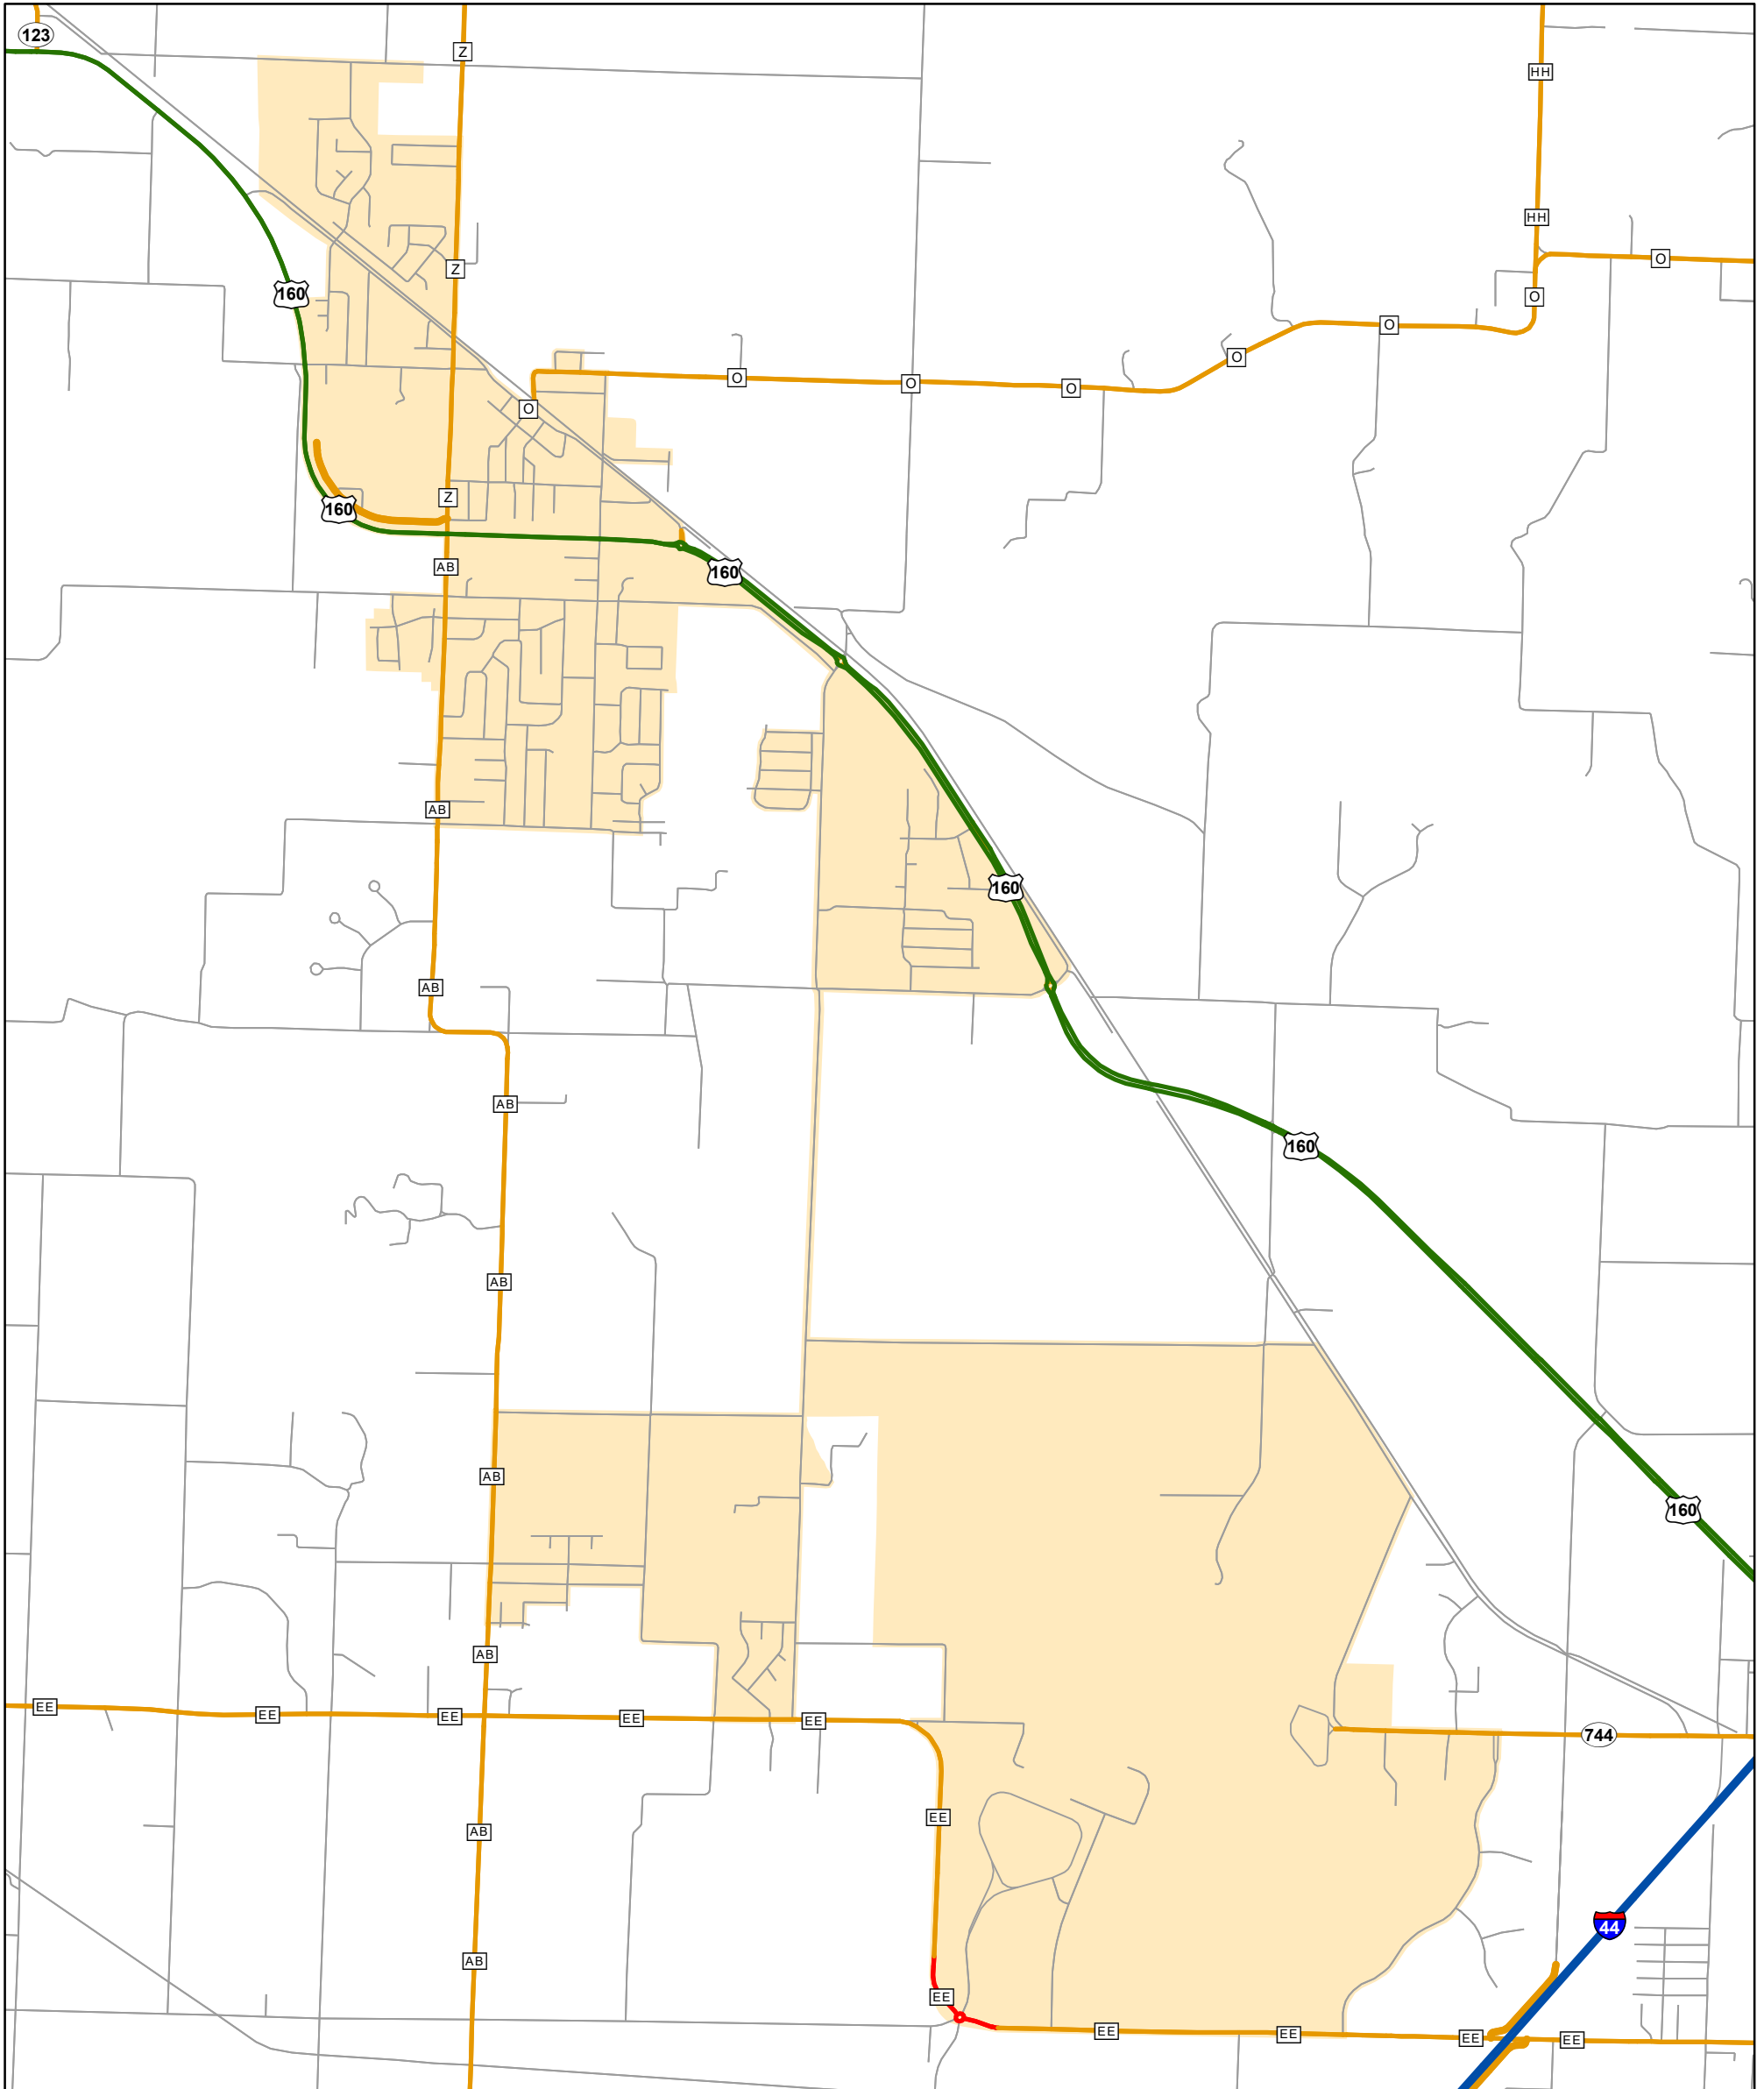

State System Urban Area

WILLARD, MISSOURI

105 W. Capitol Ave.
 Jefferson City, MO 65102
 Phone (573) 526-5478
 Fax (573) 526-8052

February 2021

State System Class	Miles
Interstate	0
Primary	3.841
Supplementary	6.877
State Marked - NOS	
Other Roads	
Urban Area	