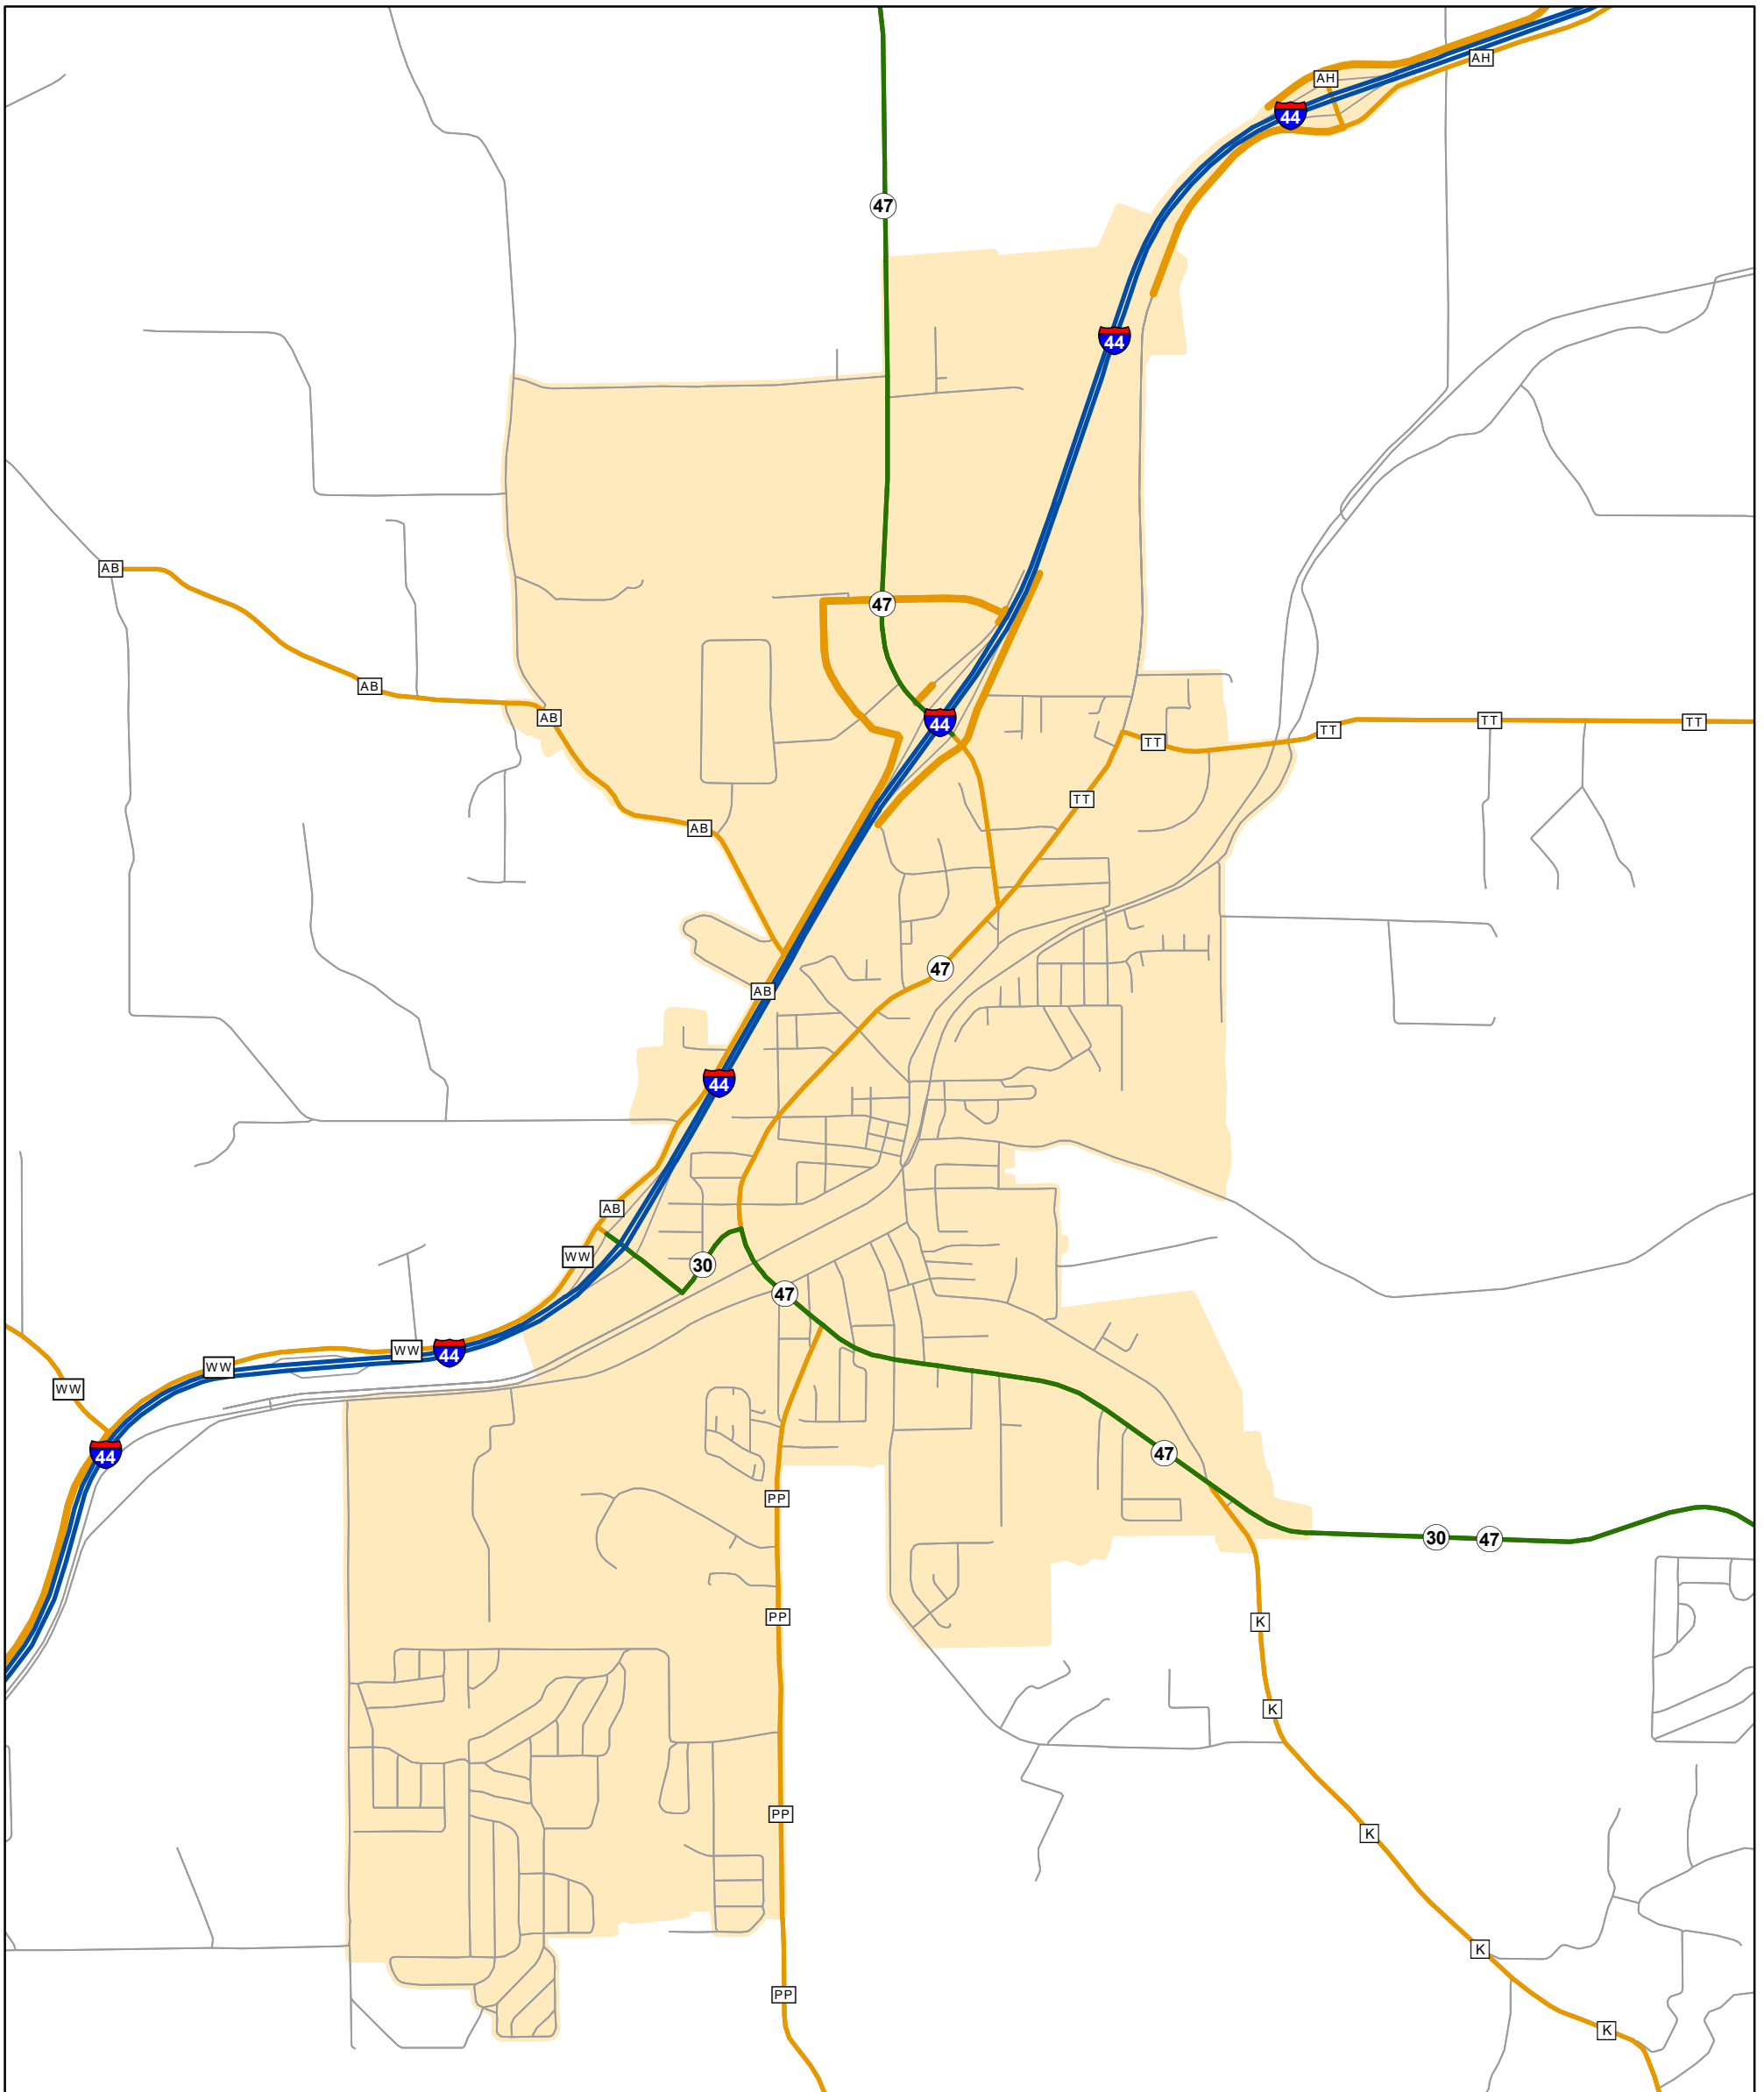

State System Urban Area

ST. CLAIR, MISSOURI

105 W. Capitol Ave.
Jefferson City, MO 65102
Phone (573) 526-5478
Fax (573) 526-8052

February 2021

State System Class	Miles
Interstate	3.909
Primary	3.336
Supplementary	10.006
State Marked - NOS	
Other Roads	
Urban Area	