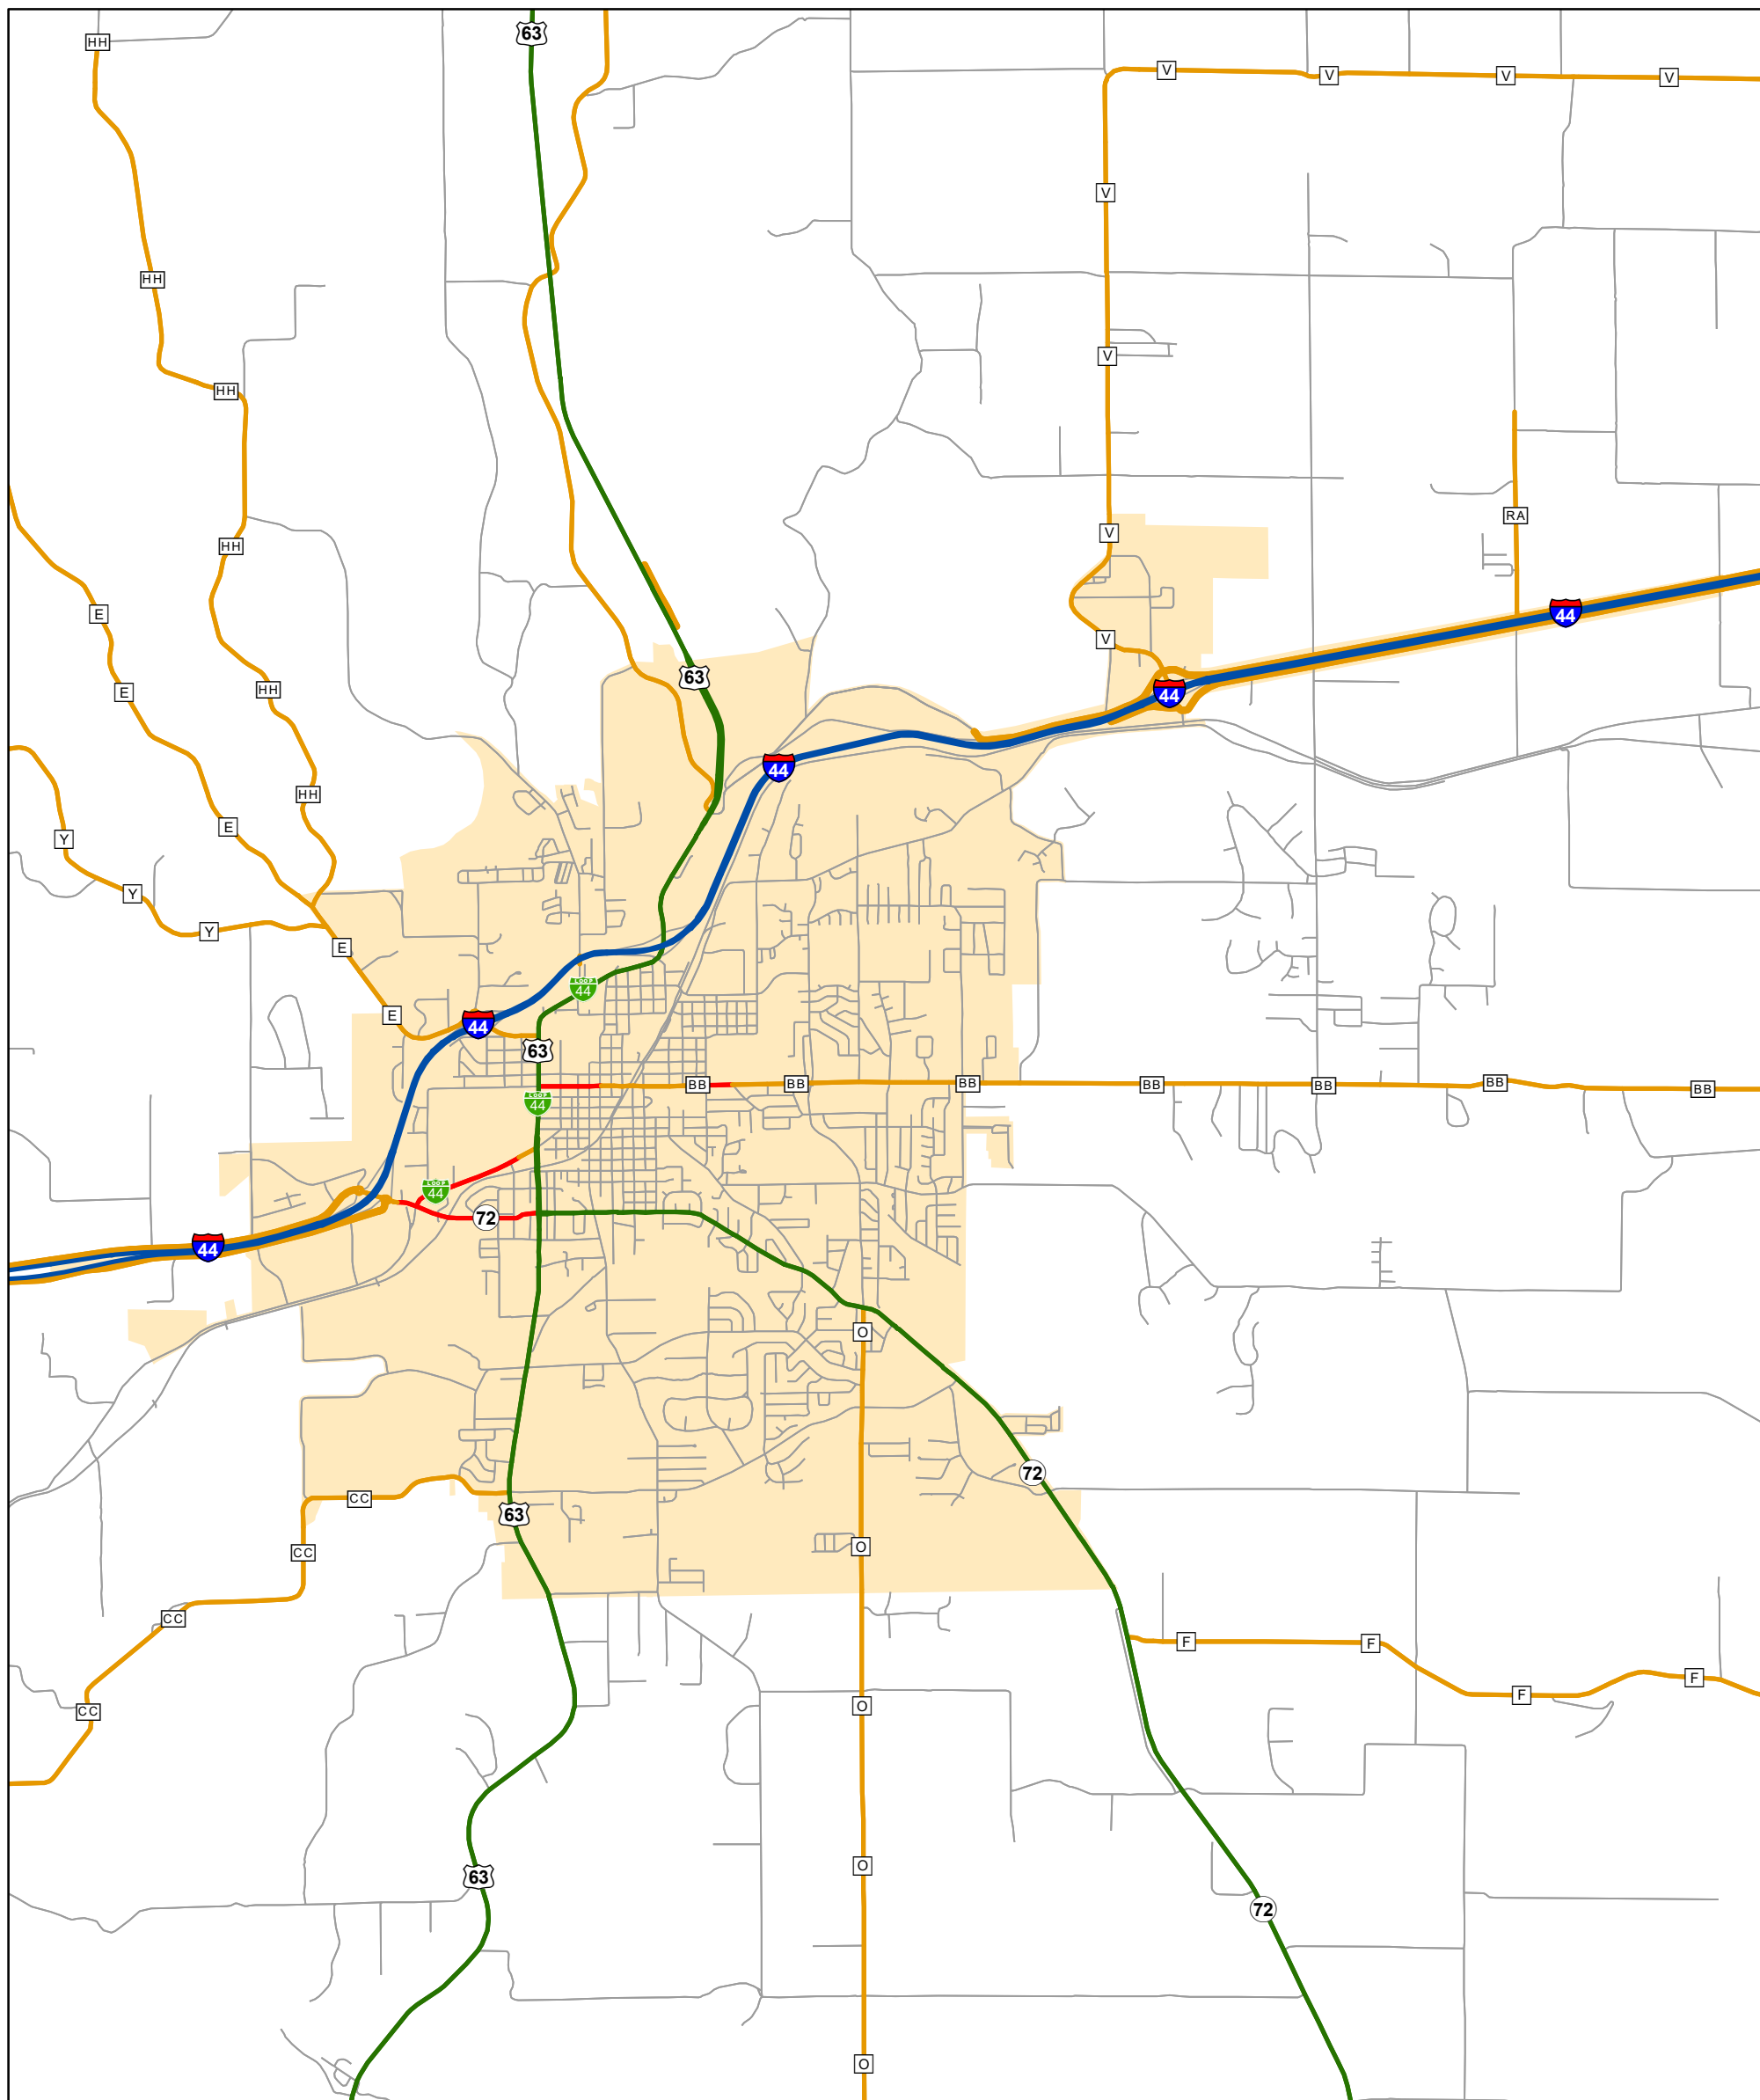

State System Urban Area

ROLLA, MISSOURI

105 W. Capitol Ave.
Jefferson City, MO 65102
Phone (573) 526-5478
Fax (573) 526-8052

February 2021

State System Class	Miles
Interstate	9.614
Primary	8.81
Supplementary	19.233
State Marked - NOS	
Other Roads	
Urban Area	