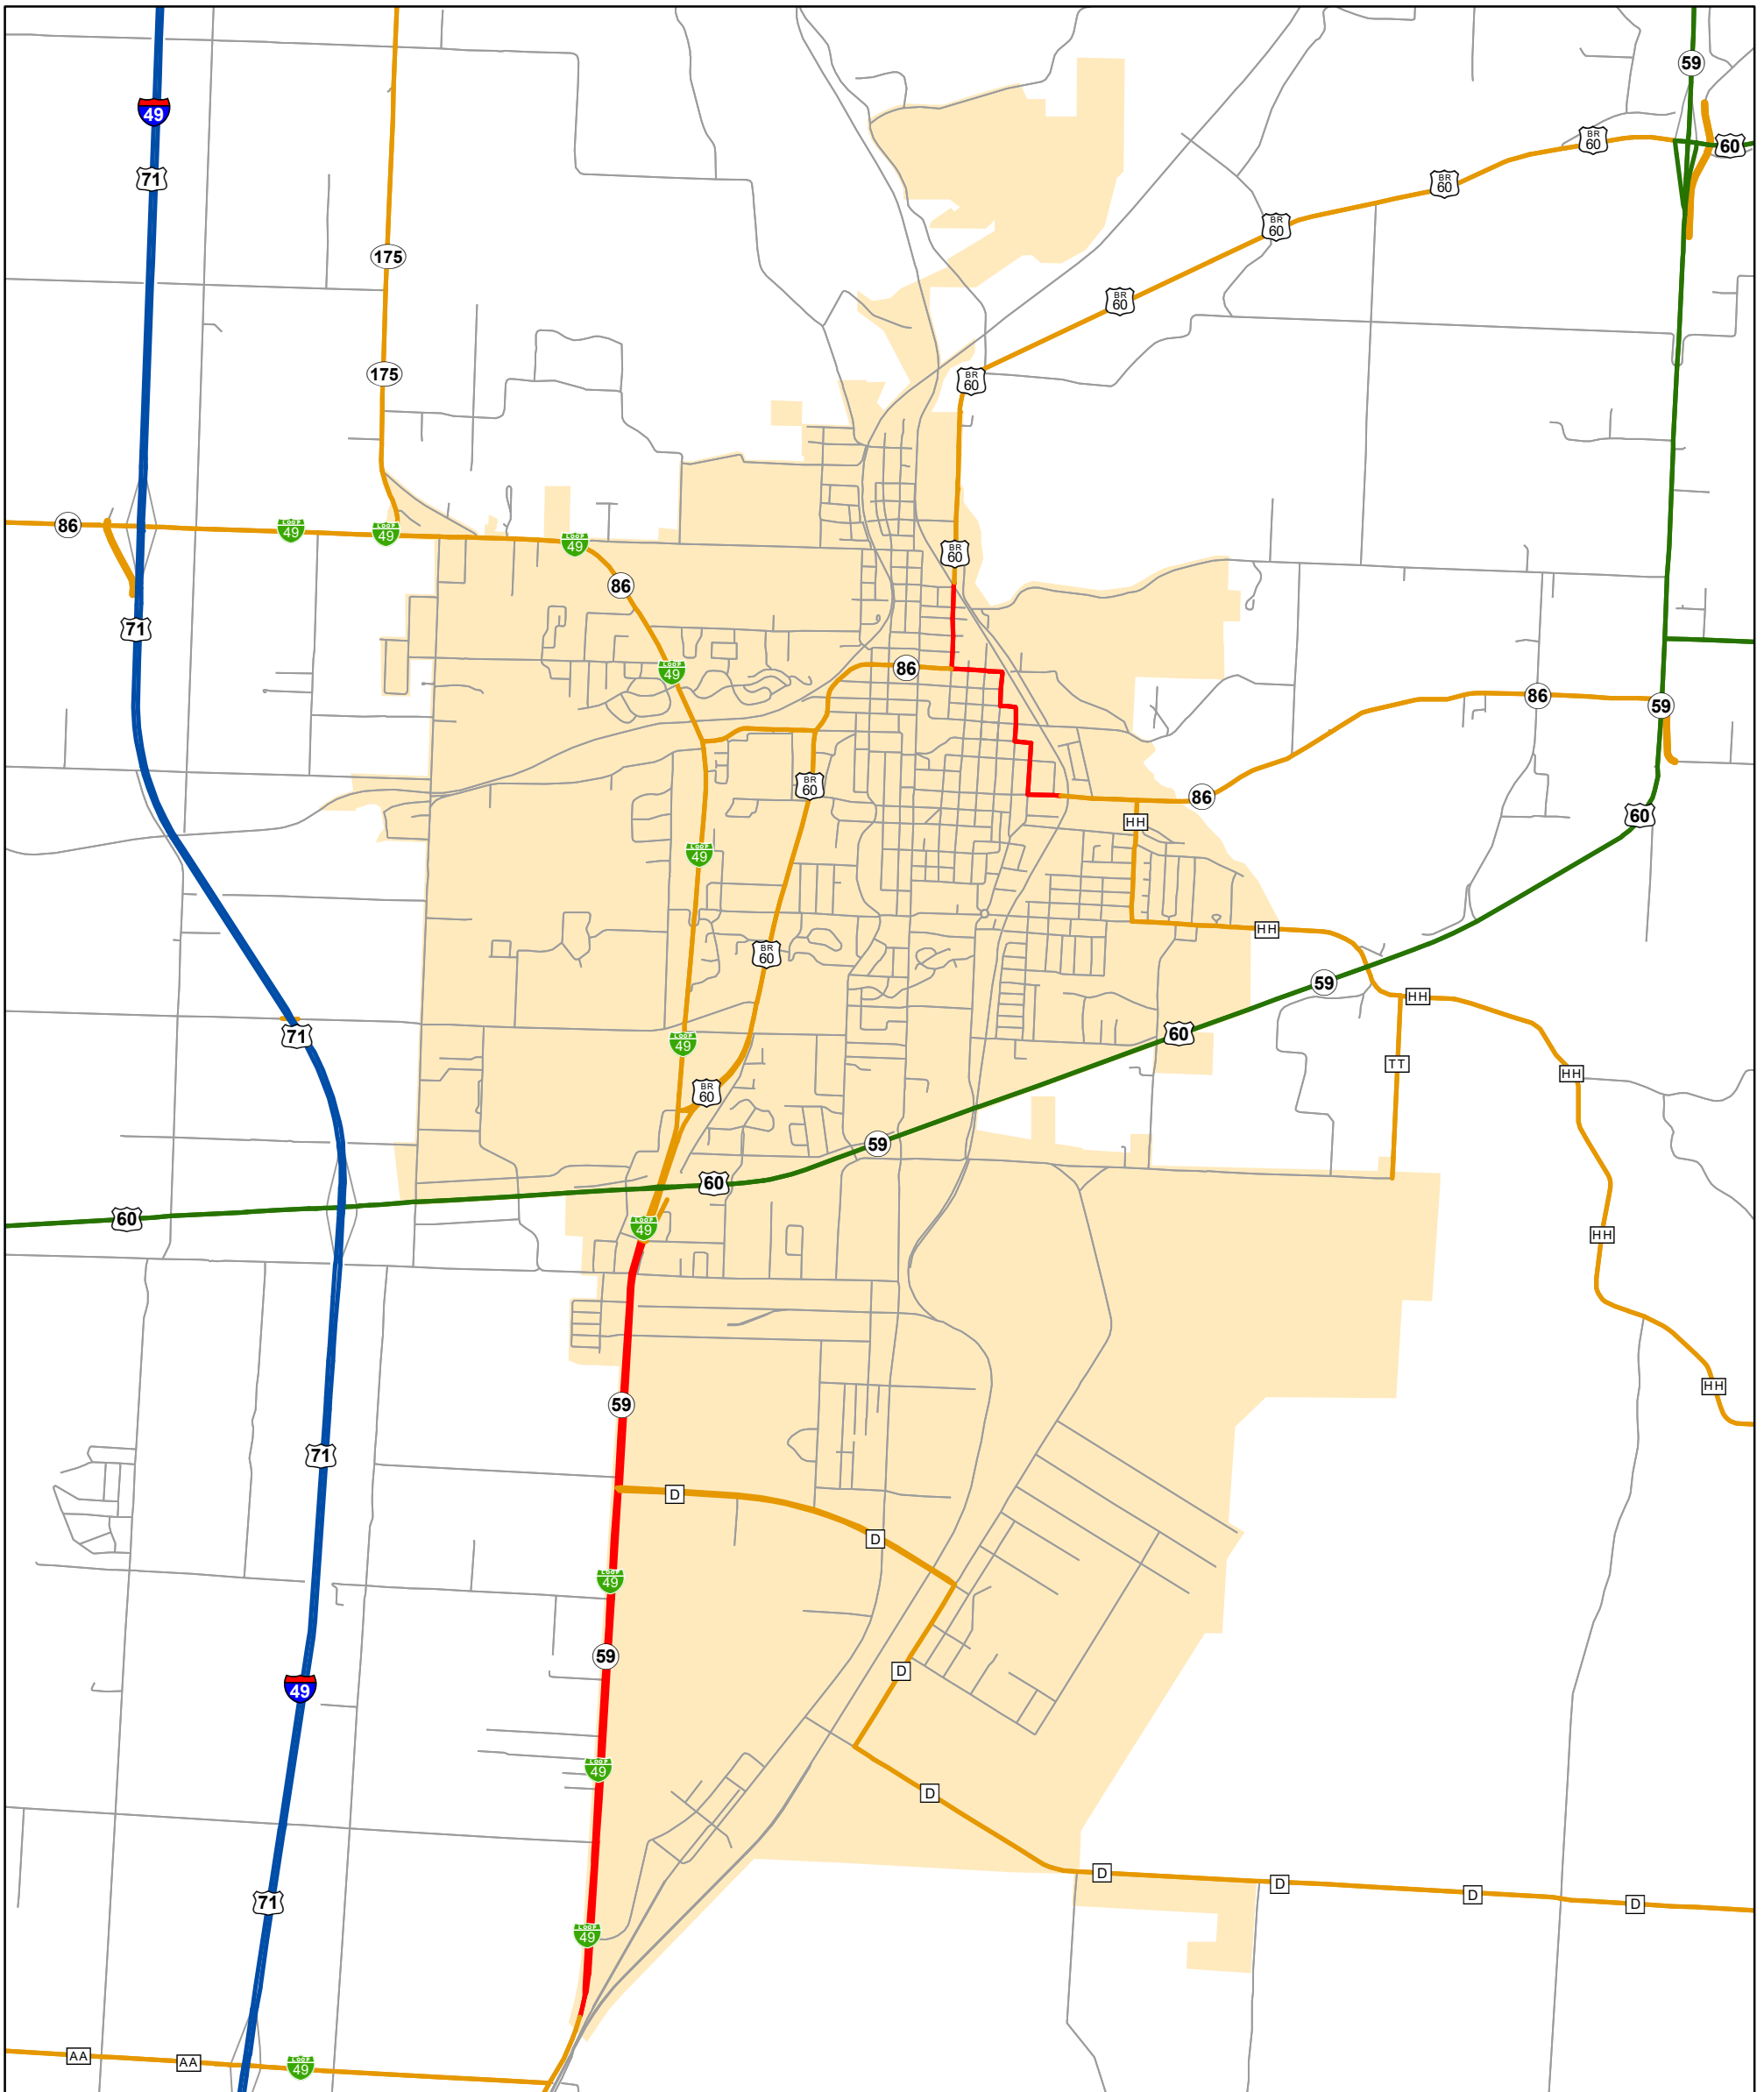

State System Urban Area

NEOSHO, MISSOURI

105 W. Capitol Ave.
Jefferson City, MO 65102
Phone (573) 526-5478
Fax (573) 526-8052

February 2021

State System Class	Miles
Interstate	0
Primary	3.566
Supplementary	13.072
State Marked - NOS	
Other Roads	
Urban Area	