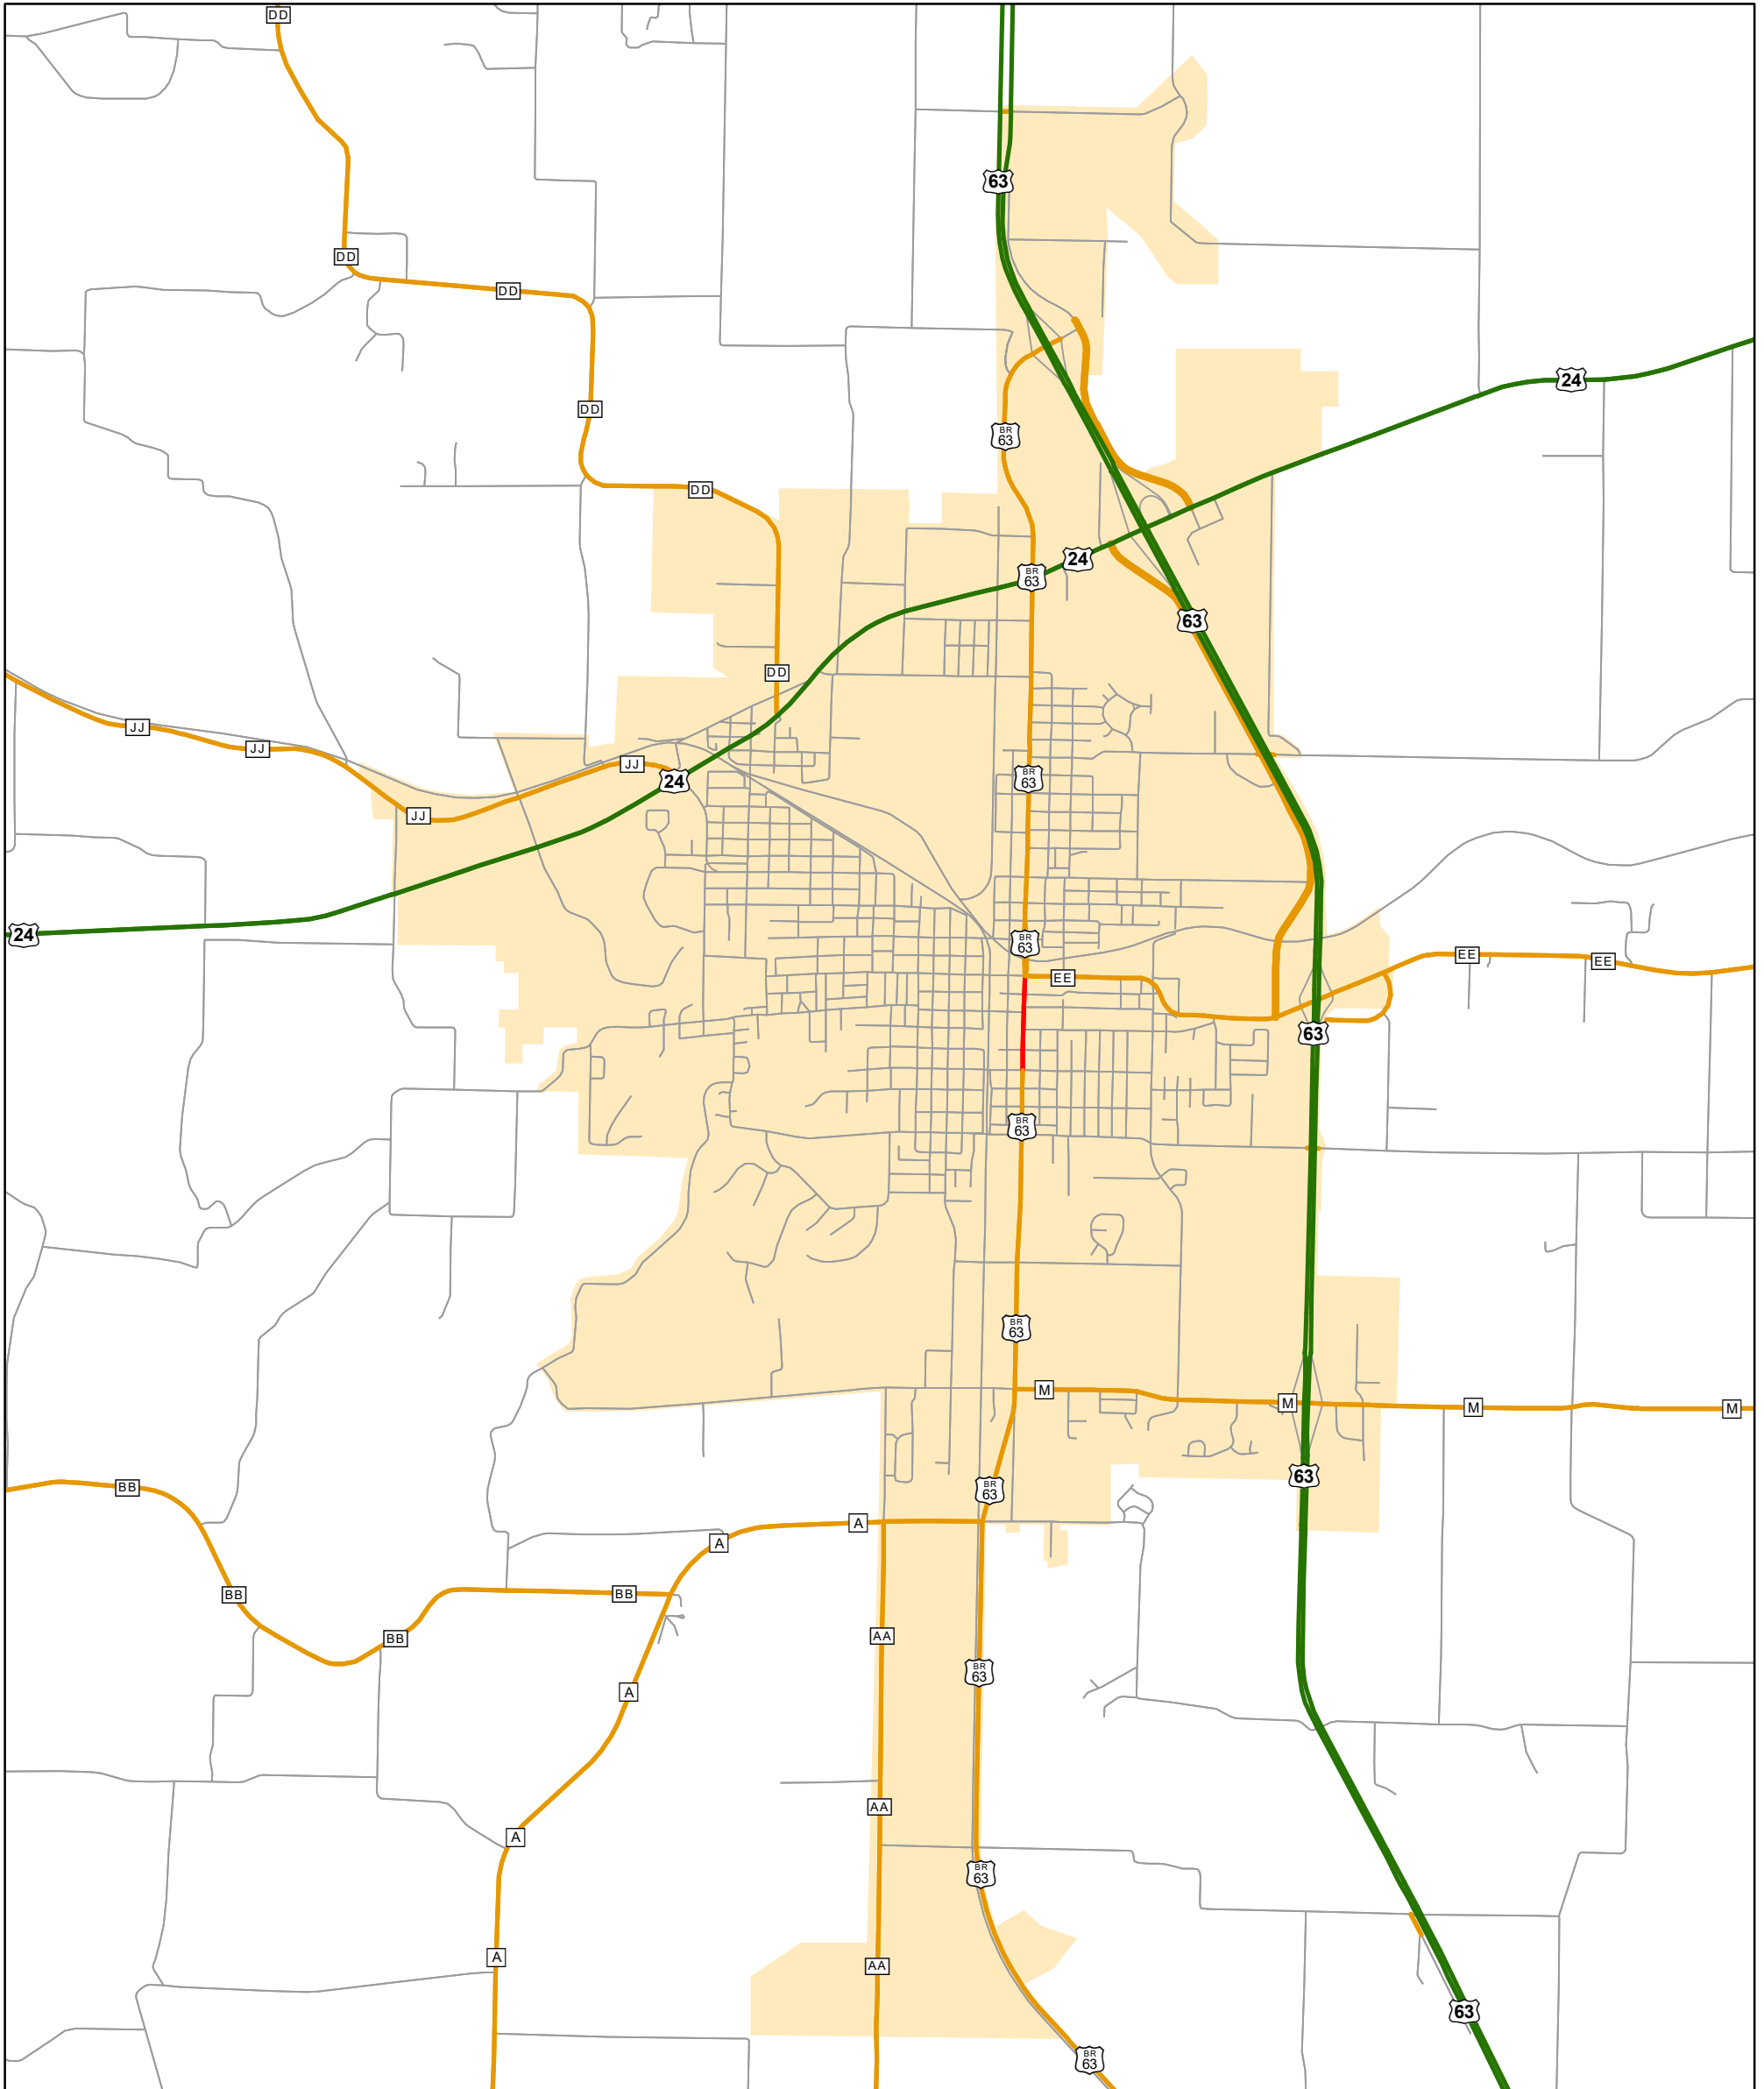

State System Urban Area

MOBERLY, MISSOURI

105 W. Capitol Ave.
Jefferson City, MO 65102
Phone (573) 526-5478
Fax (573) 526-8052

February 2021

State System Class	Miles
Interstate	0
Primary	10.083
Supplementary	18.27
State Marked - NOS	
Other Roads	
Urban Area	